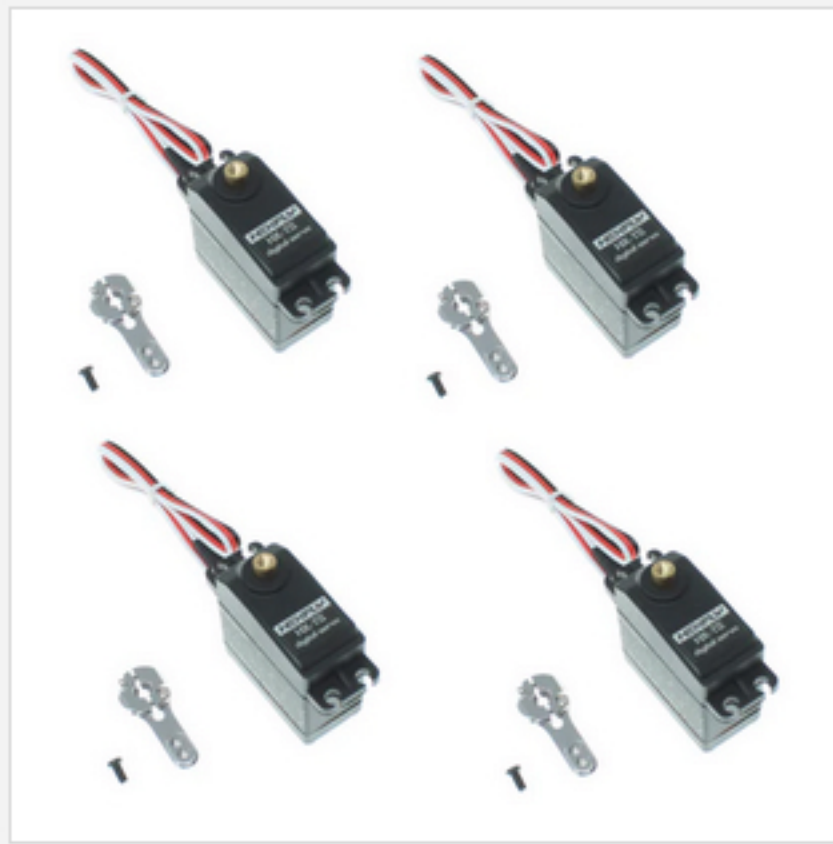

RER-2CENR
FLYSKY RCR-2CE RADIO(2.4GHZ)(IPC)

RER31528
FRONT KNUCKLES W/ STEERING STOPS (ALUMINUM)(IPR)

HX-C6D-Mini
HEXFLY C6D MINI LIPO/NIMH CHARGER (IPC)

RER31526
FRONT LOWER SUSPENSION ARMS (ALUMINUM)(IPR)

RER31527
TRANSMISSION HOUSING (ALUMINUM)(IPC)

RER20924
RCR-T4C 4 CHANNEL 2.4GHZ RADIO W/ RECEIVER(IPR)

RER31529
SPUR GEAR ADAPTER (ALUMINUM)(IPC)

RER15247
HEXFLY PRO X2 DUAL PORT CHARGER (IPC)

HX-403
HEXFLY HX-403 DUAL PORT 2S-4S AC/DC LIPO LIFE BATTERY CHARGER(IPC)

BS903-089
2X10MM PINS (12PCS)

RER21283
TORQUE SPEC SERVO 4-PACK (INCLUDES METAL SERVO HORNS)

HX-A3
HEXFLY HX-A3 LIPO CHARGER (IPC)

RER19685
SERVO HORN (25T)(BLACK/SILVER)(ALUMINUM)(IPC)

O2098
3X3MM SET SCREWS MACHINE THREAD(8PCS)

RER15248
HEXFLY PRO X4 CHARGER

RER11373
5X10X4MM RUBBER SEALED BALL BEARINGS (6PCS)

O2102
3MM STEEL NYLON INSERT LOCKNUTS (6PCS)

70127
2.5MM E-CLIPS (10PCS)

RER14615
HEXFLY X2 MINI DUAL INTELLIGENT CHARGER (LIPO/LIFE/ LHV/LIION/NIMH/NICD/PB) (IPC)