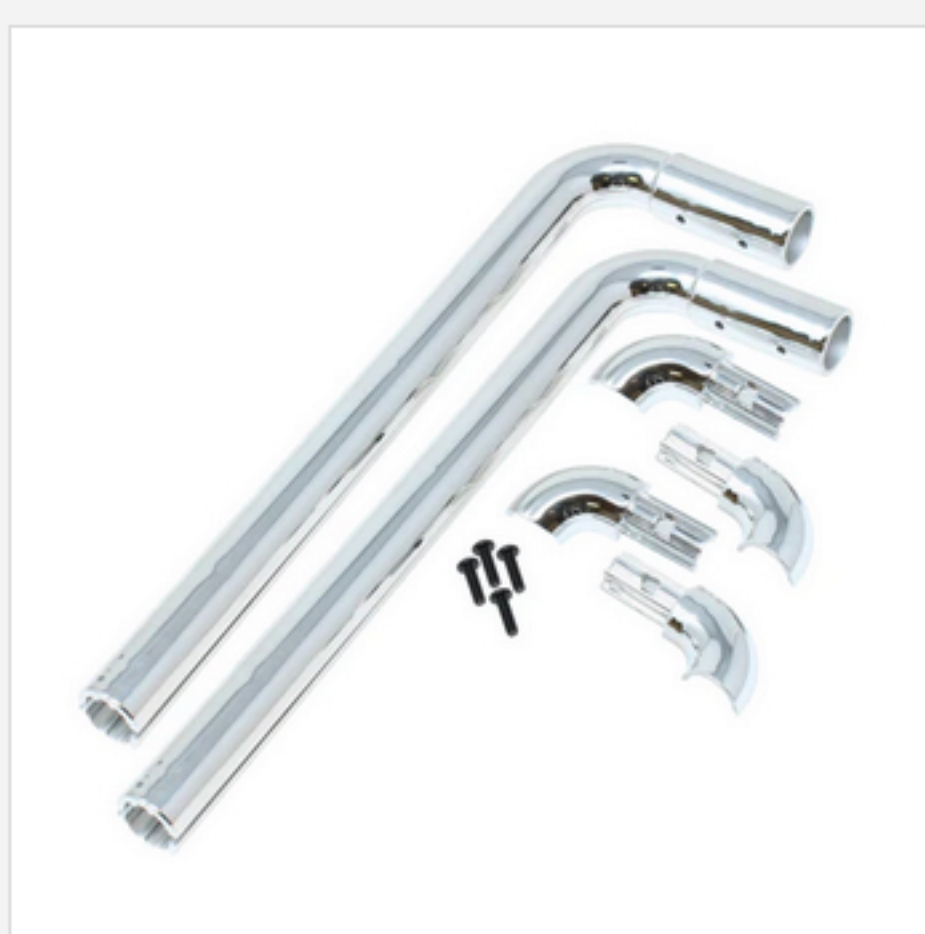

RER16244
HEXFLY TORQUE SPEC METAL GEAR SERVO (WATERPROOF) (IPC)

O8027
2X10MM PINS (10PCS)

RER24409
25T SERVO HORNS (ALUMINUM)(LIFTING/LOWERING)(2PCS)

RER25702
1953 CHEVROLET COE CAB BODY SET (CLEAR)(ISET)

RER24113
WHEEL CAPS F/R(ISET)

18128
SPUR GEAR 87T (48 PITCH) (IPC)

RER11384
KING PIN BUSHING (8PCS)

RER24114
HUB HEX ADAPTERS(F/R)(ISET)

RER11385
BATTERY STRAPS(250MM)(2PCS)

RER11363
PORTAL AXLE PINION GEAR (TIT) (2PCS)

RER12694
4MM SERRATED NYLON LOCK NUT (6PCS)

RER12089
SERVO HORN (25T)(ALUMINUM)(IPC)

RER25700
REAR PRE-MOUNTED TIRES W/ WHEELS (CHROME)(IPR)

RER24224
BODY TRIM PARTS(CHROME)(ISET)

RER24118
EXHAUST PIPES(PLASTIC)(1PR)

RER24223
WIPERS, SIDE MIRRORS, W/ BADGES(ISET)

O2098
3X3MM SET SCREWS MACHINE THREAD(8PCS)

13824
TRANSMISSION (COMPLETE)(IPC)

RER23501
WINCH W/ MOUNT(PLASTIC)(ISET)