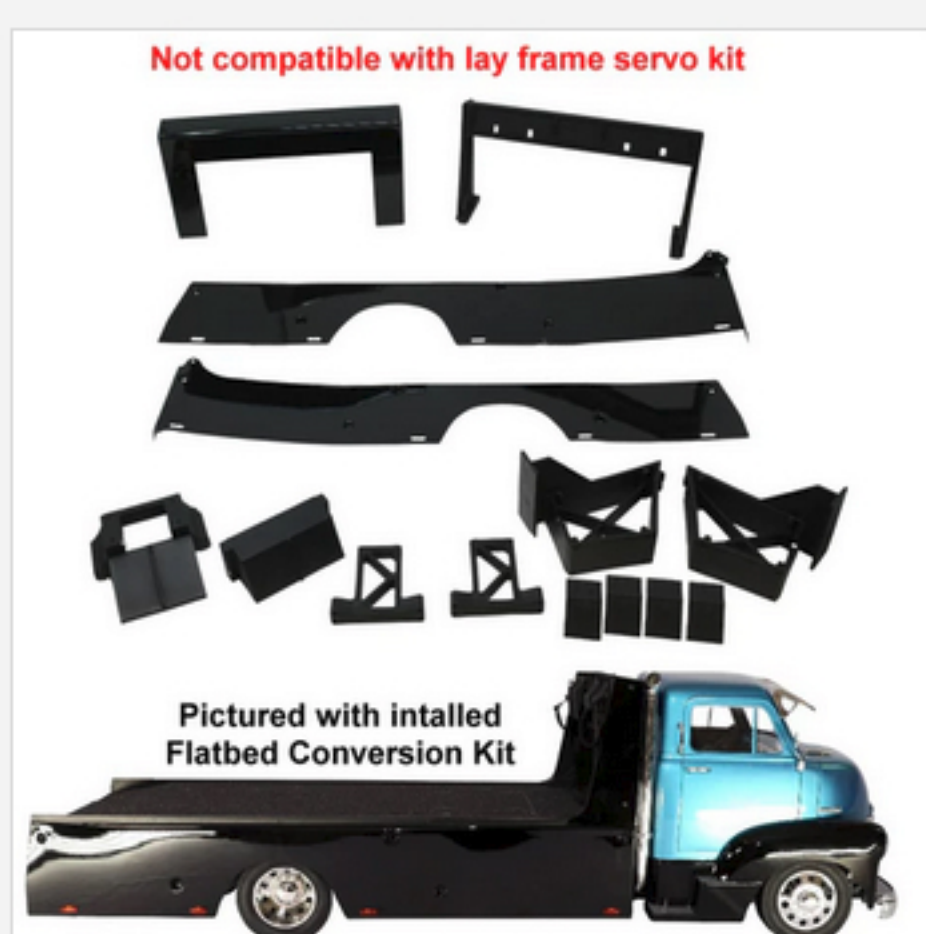

RER21925
CUSTOM TRAILER

RER23393
HEXFLY TORQUE SPEC SERVO 2 PACK W/ Y-HARNESS(ISET)

RER23173
LED LIGHT KIT FOR 1/10 HAULER(IPC)

RER24304
FLATBED CONVERSION KIT FOR COE HAULER (ISET)

O2053
BODY CLIPS 1/10 SCALE (8PCS)

RER16244
HEXFLY TORQUE SPEC METAL GEAR SERVO (WATERPROOF) (IPC)

O8027
2X10MM PINS (10PCS)

RER24409
25T SERVO HORNS (ALUMINUM)(LIFTING/LOWERING)(2PCS)

RER25702
1953 CHEVROLET COE CAB BODY SET (CLEAR)(ISET)

RER24113
WHEEL CAPS F/R(ISET)

18128
SPUR GEAR 87T (48 PITCH) (IPC)

RER11384
KING PIN BUSHING (8PCS)

RER24114
HUB HEX ADAPTERS(F/R)(ISET)

RER11385
BATTERY STRAPS(250MM)(2PCS)

RER11363
PORTAL AXLE PINION GEAR (TIT) (2PCS)