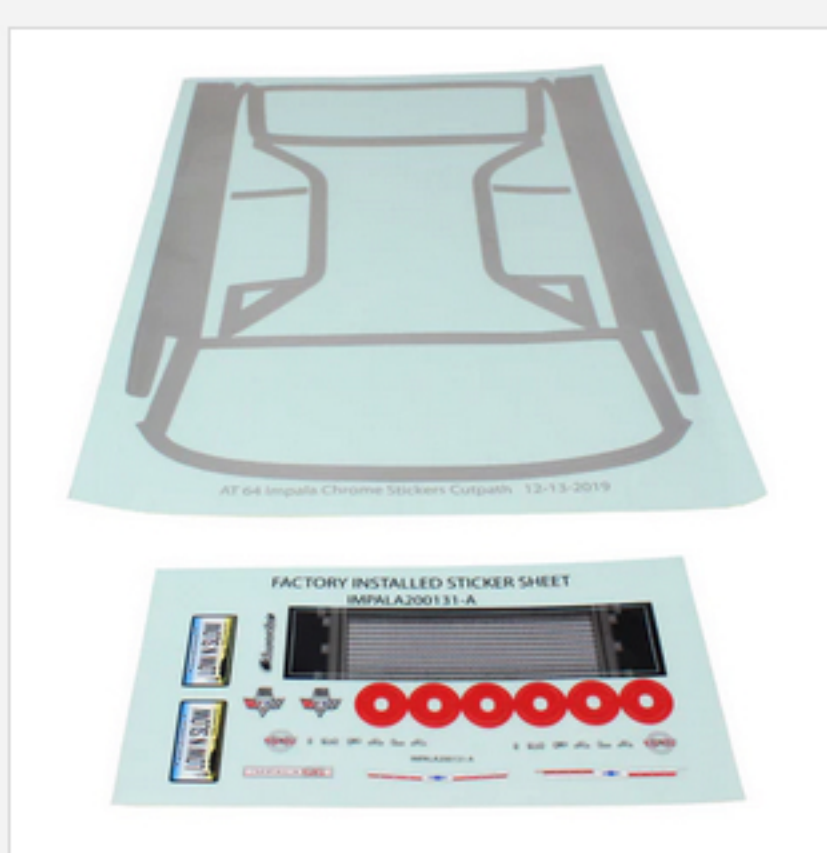

RER13476
2X4MM BUTTON HEAD HEX MACHINE THREAD SCREWS (6PCS)

RER13213
1964 IMPALA BODY STICKER SHEET (1SET)

RER13473
2X10MM BUTTON HEAD HEX MACHINE THREAD SCREWS (2PCS)

RER13516
DIFFERENTIAL CROSS PIN (2PCS)

RER13469
BLACK BODY CLIP (6PCS)

RER13437
F/R SHOCK ABSORBER (2PCS)

RER15538
59' IMPALA TRIM AND INTERIOR DECALS W/ CHROME BODY TRIM DECALS(1SET)

RER15261
LRH285 DUAL SERVO KIT(SERVO NOT INCLUDED)(1SET)

RER13474
BALL STUD (6PCS)

RER13520
DIFFERENTIAL GEAR SET (1SET)

BS901-046
4X8X3MM BALL BEARINGS (2PCS)

RER13428
CHASSIS(PLASTIC) (1PC)

RER13519
3.2X0.6MM E-CLIP (12PCS)

RER14383
BANNER REDCAT (7 X 3')(1PC)

RER13472
2X6MM COUNTERSUNK HEX MACHINE THREAD SCREWS (12PCS)

RER13459
REAR AXLE SHAFT (L/R)(2PCS)

RER19795
CHROME 26' BARREL (SET OF 4)

RER14615
HEXFLY X2 MINI DUAL INTELLIGENT CHARGER (LIPO/LIFE/LIHV/LIION/NIMH/NICD/PB) (1PC)

RER13434
WEIGHT BALLAST A (1PC)