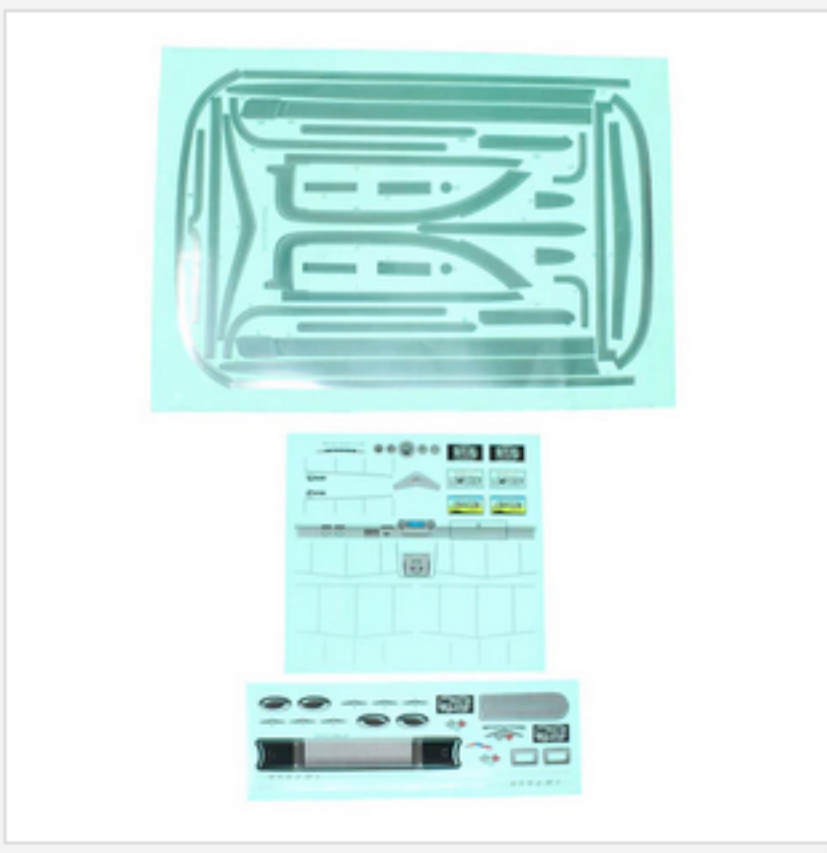

RER13476
2X4MM BUTTON HEAD HEX MACHINE THREAD SCREWS (6PCS)

RER13213
1964 IMPALA BODY STICKER SHEET (1SET)

RER13473
2X10MM BUTTON HEAD HEX MACHINE THREAD SCREWS (2PCS)

RER13516
DIFFERENTIAL CROSS PIN (2PCS)

RER13469
BLACK BODY CLIP (6PCS)

RER13437
F/R SHOCK ABSORBER (2PCS)

RER15538
59' IMPALA TRIM AND INTERIOR DECALS W/ CHROME BODY TRIM DECALS(1SET)

RER15261
LRH285 DUAL SERVO KIT(SERVO NOT INCLUDED)(1SET)

RER13474
BALL STUD (6PCS)

RER13520
DIFFERENTIAL GEAR SET (1SET)

BS901-046
4X8X3MM BALL BEARINGS (2PCS)

RER13428
CHASSIS(PLASTIC) (1PC)

RER13519
3.2X0.6MM E-CLIP (12PCS)

RER14383
BANNER REDCAT (7 X 3')(1PC)

RER13472
2X6MM COUNTERSUNK HEX MACHINE THREAD SCREWS (12PCS)

RER13459
REAR AXLE SHAFT (L/R)(2PCS)

RER19795
CHROME 26' BARREL (SET OF 4)

RER14615
HEXFLY X2 MINI DUAL INTELLIGENT CHARGER (LIPO/LIFE/LIHV/LIION/NIMH/NICD/PB) (1PC)

RER13434
WEIGHT BALLAST A (1PC)