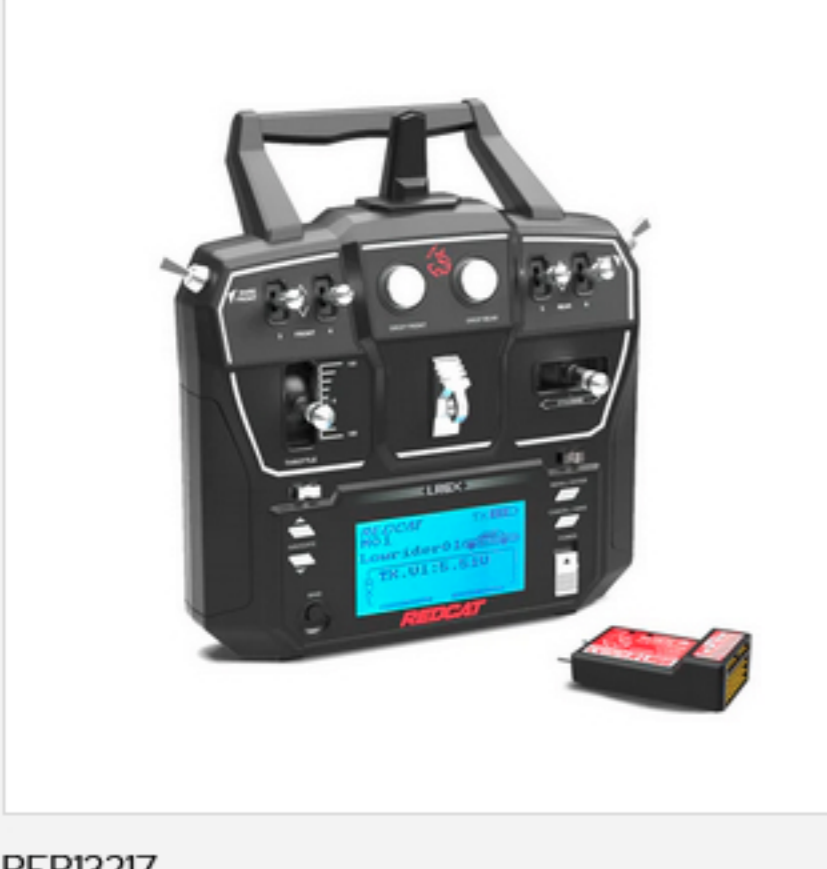

RER13461
COMPLETE DIFFERENTIAL (IPC)

RER19791
GOLD 26" WHEEL TIRE COMBO KIT (3 STYLES)

RER13219
R-LR6B RECEIVER(FOR LR6X)(6CHANNEL)(IPC)

RER14525
TRANSMISSION CASE W/ GEAR COVER (CHROME) (ISET)

RER13229
WP-1040-BRUSHED-V3 ESC (IPC)

RER13450
SERVO HORN SET(ISET)

RER13217
LR6X RADIO WITH RECEIVER (6CHANNEL)(IPR)

RER13481
8X12X3.5MM BALL BEARINGS (2PCS)

RER13464
FRONT INNER HINGE PIN SCREWS (8PCS)

RER14654
LOW PROFILE TIRES W/ FOAMS(4PCS)

RER19794
HI-RISER 26" TIRES (SET OF 4)

RER13454
RC380 BRUSHED MOTOR (IPC)

RER13218
LR6X RADIO ONLY(6CHANNEL)(IPC)

RER13453
COMPLETE GEARBOX UNIT (IPC)

RER15248
HEXFLY PRO X4 CHARGER

HX-N701
HEXFLY HX-N701 1 AMP NIMH AC CHARGER W/ BANANA CONNECTOR (IPC)