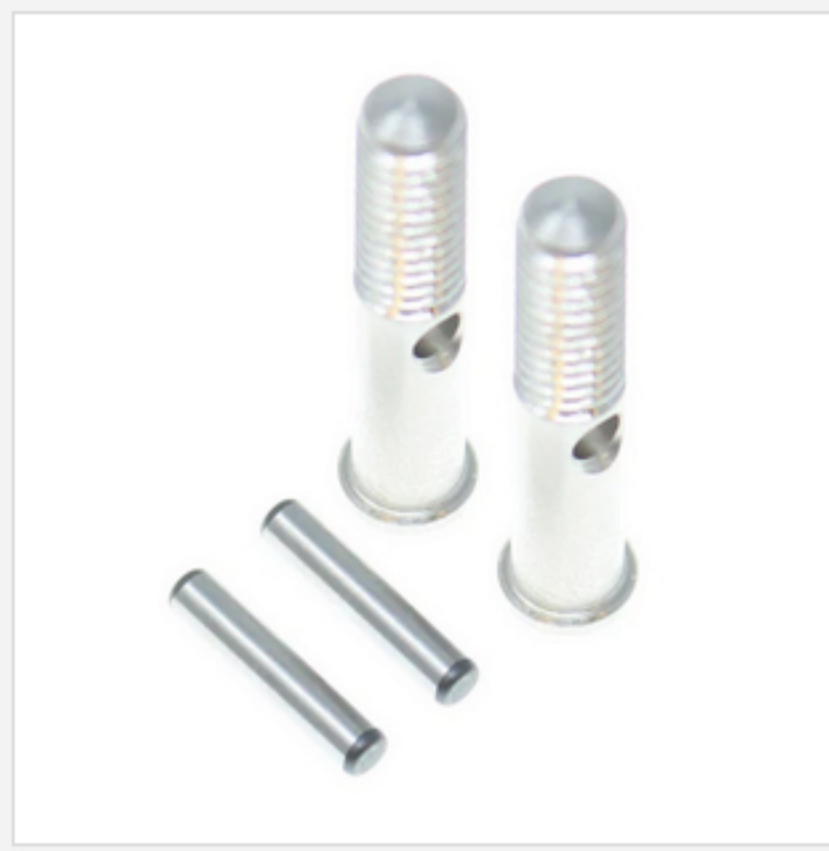

RER13448
KINGPIN BUSHING (6PCS)

RER13211
1964 IMPALA CHROME PARTS SET (1SET)

RER15315
MONTE CARLO LOGO/INTERIOR DECAL SHEET (1PC)

RER13463
BODY MOUNTS (F/R)(1SET)

RER14384
REDCAT LOGO DECAL SHEET (1PC)

RER13441
WHEEL HEX (PLASTIC)(4PCS)

RER19790
CHROME 26" WHEEL TIRE COMBO KIT (3 STYLES)

RER13443
FRONT AXLE (2PCS)

RER16015
1962 IMPALA BODY UNCUT (CLEAR)(1PC)

RER14496
1964 IMPALA BODY (PURPLE) (1PC)

RER14523
V2 STEERING ARMS L/R AND V2 TOE LINKS (CHROME) (1SET)

RER13259
USB NI-MH CHARGER(600MA)(1PC)

RER14527
STEERING TRAY AND TRUNK PAN (CHROME) (1SET)

RER13444
FRONT C HUB (2PCS)

RER15658
MAIN CHASSIS (CHROME) (1PC)

RER28238
SUSPENSION LINKS (BLACK)(5PCS)

RER13435
STEERING RACK ASSEMBLY (PLASTIC) (1SET)

RER14434
WHITETALL LOW PRO TIRES AND WHEELS W/ KNOCK OFFS WHEEL NUTS (GOLD)(NOT GLUED) (1SET)

RER13465
FRONT OUTER HINGE PIN (3X15.5MM)(4PCS)

RER14528
FRONT LIFTING BELLCRANK SET (CHROME) (1SET)

RER13458
ROD END SET(14PCS)