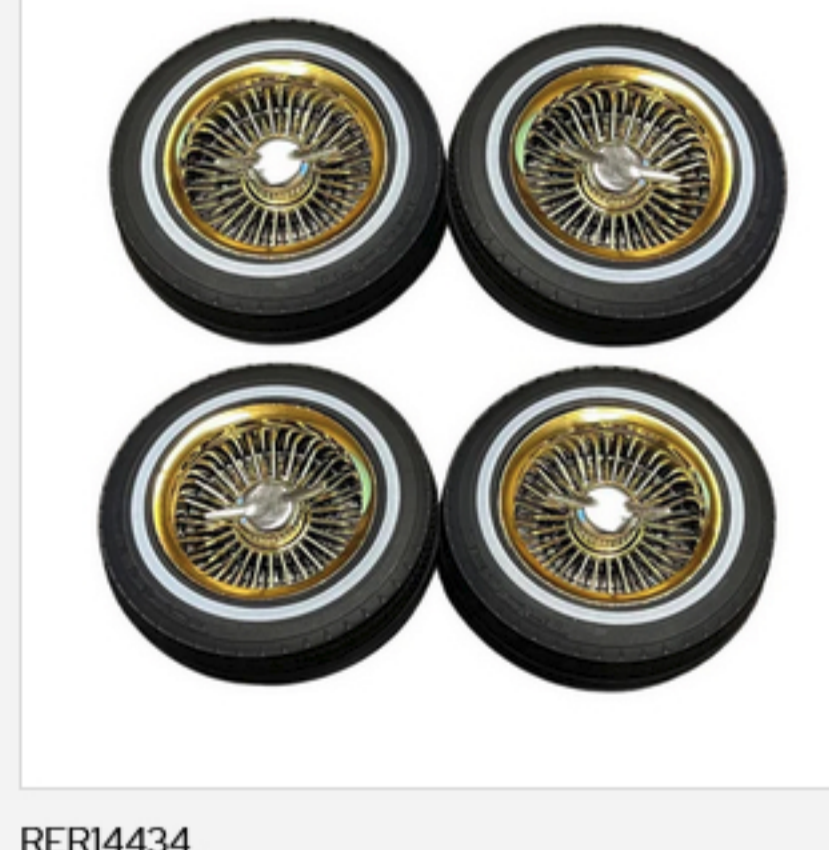

RER19790
CHROME 26" WHEEL TIRE COMBO KIT (3 STYLES)

RER13443
FRONT AXLE (2PCS)

RER16015
1962 IMPALA BODY UNCUT (CLEAR)(1PC)

RER14496
1964 IMPALA BODY (PURPLE) (1PC)

RER14523
V2 STEERING ARMS L/R AND V2 TOE LINKS (CHROME) (1SET)

RER13259
USB NI-MH CHARGER(600MA)(1PC)

RER14527
STEERING TRAY AND TRUNK PAN (CHROME) (1SET)

RER13444
FRONT C HUB (2PCS)

RER15658
MAIN CHASSIS (CHROME) (1PC)

RER28238
SUSPENSION LINKS (BLACK)(5PCS)

RER13435
STEERING RACK ASSEMBLY (PLASTIC) (1SET)

RER14434
WHITETALL LOW PRO TIRES AND WHEELS W/ KNOCK OFFS WHEEL NUTS (GOLD)(NOT GLUED) (1SET)

RER13465
FRONT OUTER HINGE PIN (3X15.5MM)(4PCS)

RER14528
FRONT LIFTING BELLCRANK SET (CHROME) (1SET)

RER13458
ROD END SET(14PCS)

RER14526
REAR AXLE HOUSING ASSEMBLY AND CAP (CHROME) (1PC)

RER13468
SUSPENSION LINK ROD END BALL (6PCS)

RER15555
STEERING TRAY W/ STEERING RACK (CHROME) (1PR)