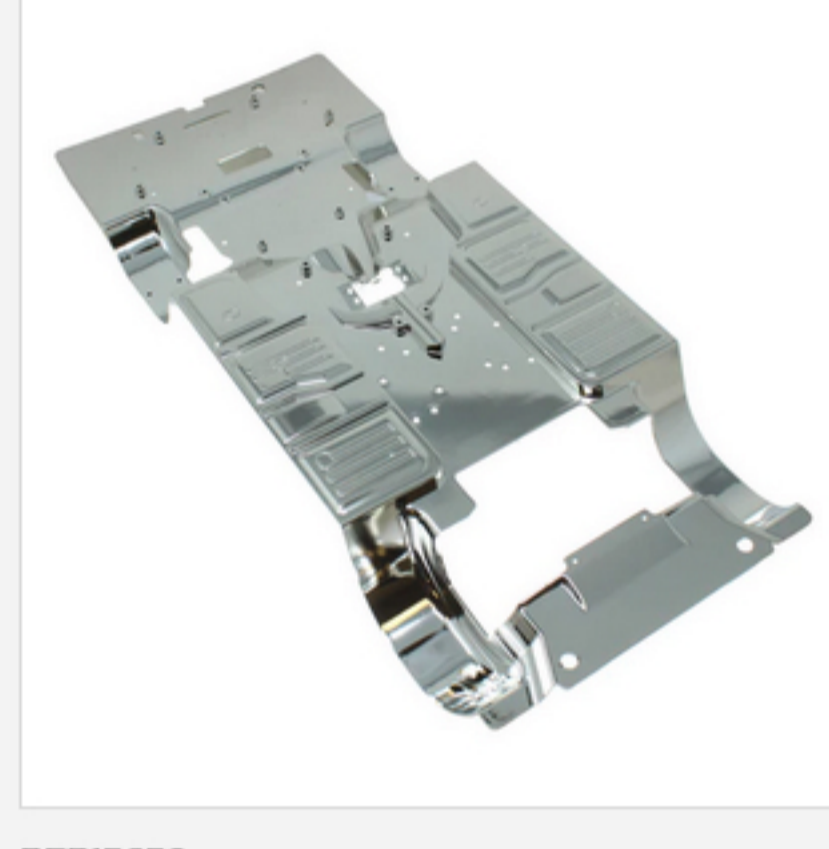

RER13448
KINGPIN BUSHING (6PCS)

RER13211
1964 IMPALA CHROME PARTS SET (1SET)

RER15315
MONTE CARLO LOGO/INTERIOR DECAL SHEET (1PC)

RER13463
BODY MOUNTS (F/R)(1SET)

RER14384
REDCAT LOGO DECAL SHEET (1PC)

RER13441
WHEEL HEX (PLASTIC)(4PCS)

RER19790
CHROME 26" WHEEL TIRE COMBO KIT (3 STYLES)

RER13443
FRONT AXLE (2PCS)

RER16015
1962 IMPALA BODY UNCUT (CLEAR)(1PC)

RER14496
1964 IMPALA BODY (PURPLE) (1PC)

RER14523
V2 STEERING ARMS L/R AND V2 TOE LINKS (CHROME) (1SET)

RER13259
USB NI-MH CHARGER(600MA)(1PC)

RER14527
STEERING TRAY AND TRUNK PAN (CHROME) (1SET)

RER13444
FRONT C HUB (2PCS)

RER15658
MAIN CHASSIS (CHROME) (1PC)

RER28238
SUSPENSION LINKS (BLACK)(5PCS)

RER13435
STEERING RACK ASSEMBLY (PLASTIC) (1SET)