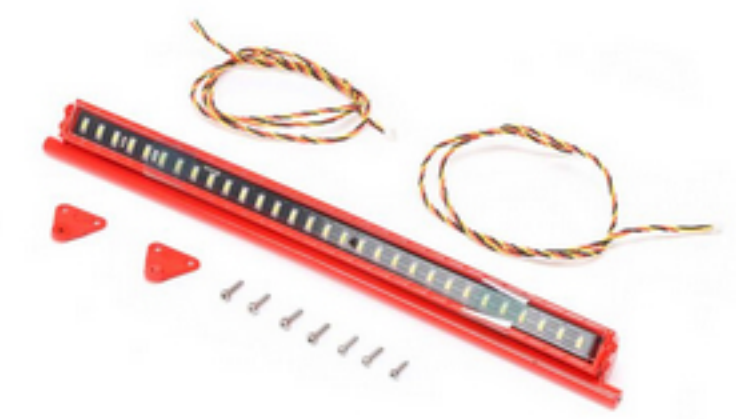

**PRB289009**  
Swim Deck Set, EVA, Shreddy: Jetstream

**PRB282100**  
Jet Nozzle & Reverse Gate Set: Jetstream

**PRB18041**  
Rear LED Race Light Set: Jetstream

**PRB289010**  
Swim Deck Set, EVA, Mojo 2: Jetstream

**PRB281145**  
Intake Grate: Jetstream

**SPMXMM1400**  
Firma 4068 1750KV Marine Motor

New

IMAGE  
COMING SOON

**PRB-1377**  
Trim Tab Mount Set: Jetstream

**PRB281144**  
Roof & Cage Set: Mojo, Jetstream

**PRB18043**  
Front LED Light Bar Assembly: Mojo, Jetstream

Backorder

**PRB281136**  
Hull & Interior: Jetstream