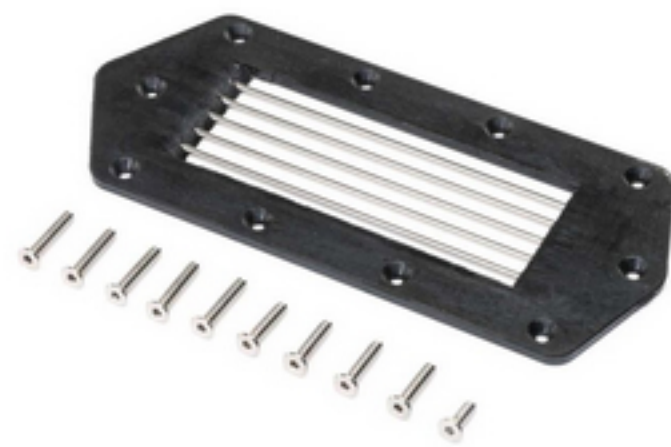

**PRB289009**  
Swim Deck Set, EVA, Shreddy: Jetstream

**PRB282100**  
Jet Nozzle & Reverse Gate Set: Jetstream

**PRB18041**  
Rear LED Race Light Set: Jetstream

**PRB289010**  
Swim Deck Set, EVA, Mojo 2: Jetstream

**PRB281145**  
Intake Grate: Jetstream

**SPMXMM1400**  
Firma 4068 1750KV Marine Motor

New

IMAGE  
COMING SOON

**PRB-1377**  
Trim Tab Mount Set: Jetstream

**PRB281144**  
Roof & Cage Set: Mojo, Jetstream

**PRB18043**  
Front LED Light Bar Assembly: Mojo, Jetstream

Backorder

**PRB281136**  
Hull & Interior: Jetstream