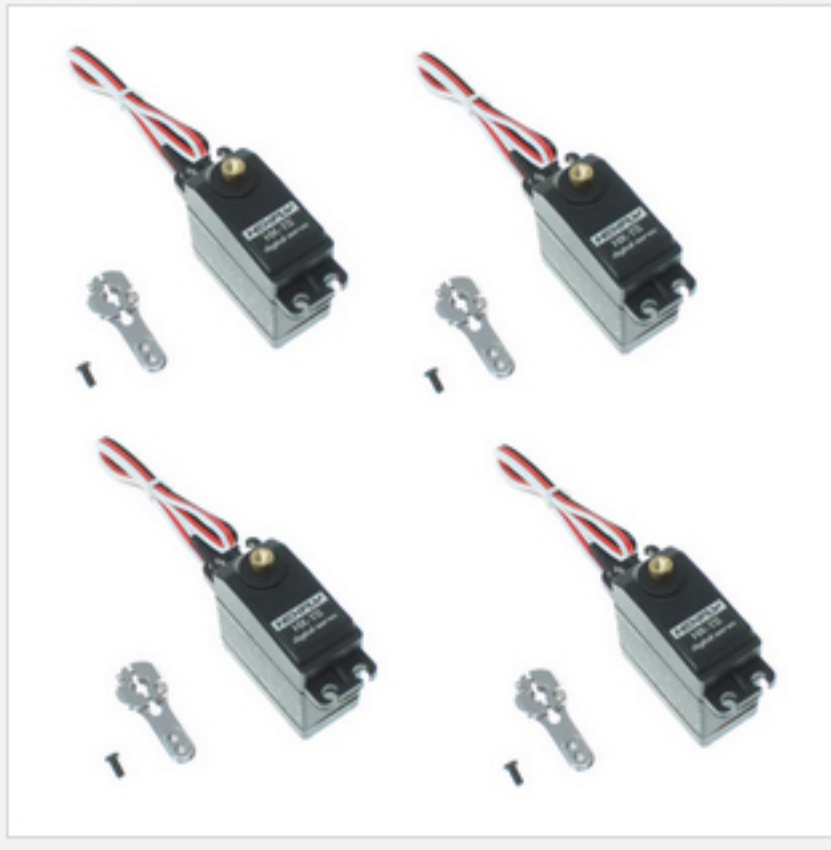

RER25823  
FRONT UPPER AND LOWER ARMS (GOLD) (ISET)

RER25831  
STEERING WHEEL ASSEMBLY (GOLD) (IPC)

RER11856  
HEXFLY 25KG METAL GEAR SERVO (WATERPROOF)(IPC)

RER14530  
STEERING WHEEL ASSEMBLY (CHROME) (IPC)

RER25830  
FRAME RAILS (GOLD) (IPC)

RER25836  
GOLD STEERING TRAY W/ STEERING RACK (IPR)

RER14240  
SIXTYFOUR CHAIN STEERING WHEEL (3D PRINTED)(IPC)

RER16050  
ALUMINUM VEHICLE DISPLAY STANDS(CNC)(BLACK)(4PCS)

HX-N802  
HEXFLY HX-N802 20W AC CHARGER FOR 4-BS NiMH/NiCd BATTERY PACKS(IPC)

BS903-089  
2X10MM PINS (12PCS)

RER13212  
1964 IMPALA BODY SET(UNCUT)(CLEAR)(ISET)

RER15533  
59' IMPALA BODY KIT (CLEAR) (IPC)

RER21283  
TORQUE SPEC SERVO 4-PACK (INCLUDES METAL SERVO HORNS)

RER13882  
WHITEWALL LOW PRO TIRES AND WHEELS W/ KNOCK OFFS WHEEL NUTS (CHROME)(NOT GLUED) (ISET)

RER14497  
1964 IMPALA BODY (GREEN) (IPC)