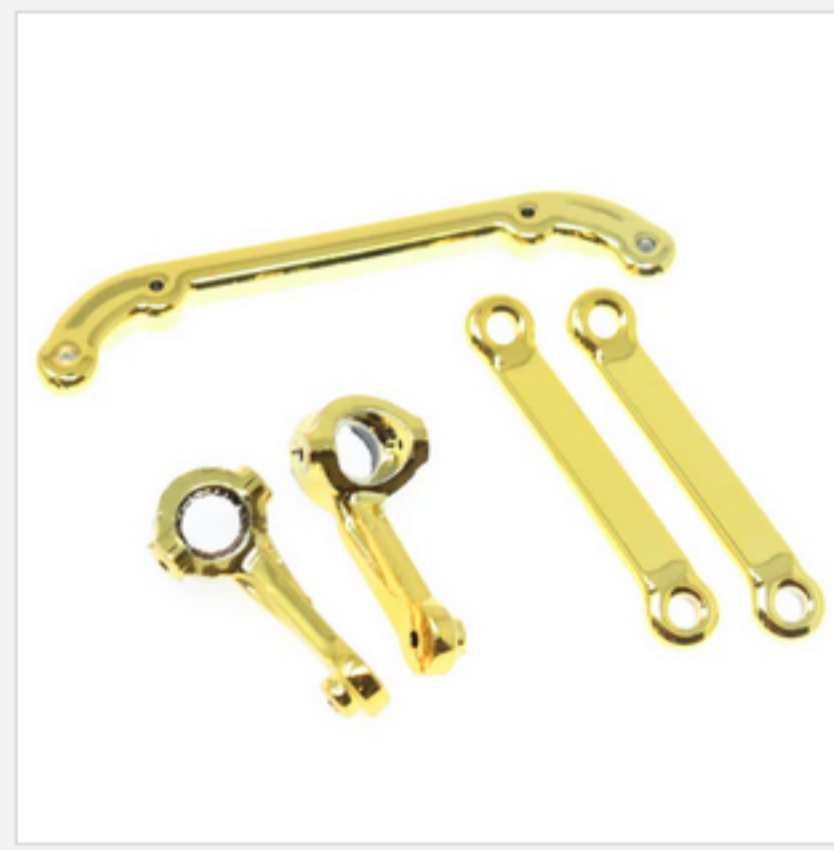

RER25826  
REAR AXLE HOUSING ASSEMBLY AND CAP (GOLD) (IPC)

RER13192  
1964 IMPALA BODY KIT(CLEAR)(IPC)

RER25825  
STEERING TRAY AND TRUNK PAN (GOLD) (ISET)

RER15247  
HEXFLY PRO X2 DUAL PORT CHARGER (IPC)

RER19792  
CHROME 26" WIRE WHEEL TIRE SET

RER25834  
FRONT LIFTING BELLCRANK SET (GOLD) (ISET)

RER13484  
TRANSMISSION GEAR SET (PLASTIC)(ISET)

RER14736  
MOD WHEEL KIT(GOLD)(ISET)

RER25824  
V2 STEERING ARMS L/R AND V2 TOE LINKS (GOLD) (ISET)

RER25823  
FRONT UPPER AND LOWER ARMS (GOLD) (ISET)

RER25831  
STEERING WHEEL ASSEMBLY (GOLD) (IPC)

RER11856  
HEXFLY 25KG METAL GEAR SERVO (WATERPROOF)(IPC)

RER14530  
STEERING WHEEL ASSEMBLY (CHROME) (IPC)

RER25830  
FRAME RAILS (GOLD) (IPC)

RER25836  
GOLD STEERING TRAY W/ STEERING RACK (IPR)

RER14240  
SIXTYFOUR CHAIN STEERING WHEEL (3D PRINTED)(IPC)

RER16050  
ALUMINUM VEHICLE DISPLAY STANDS(CNC)(BLACK)(4PCS)