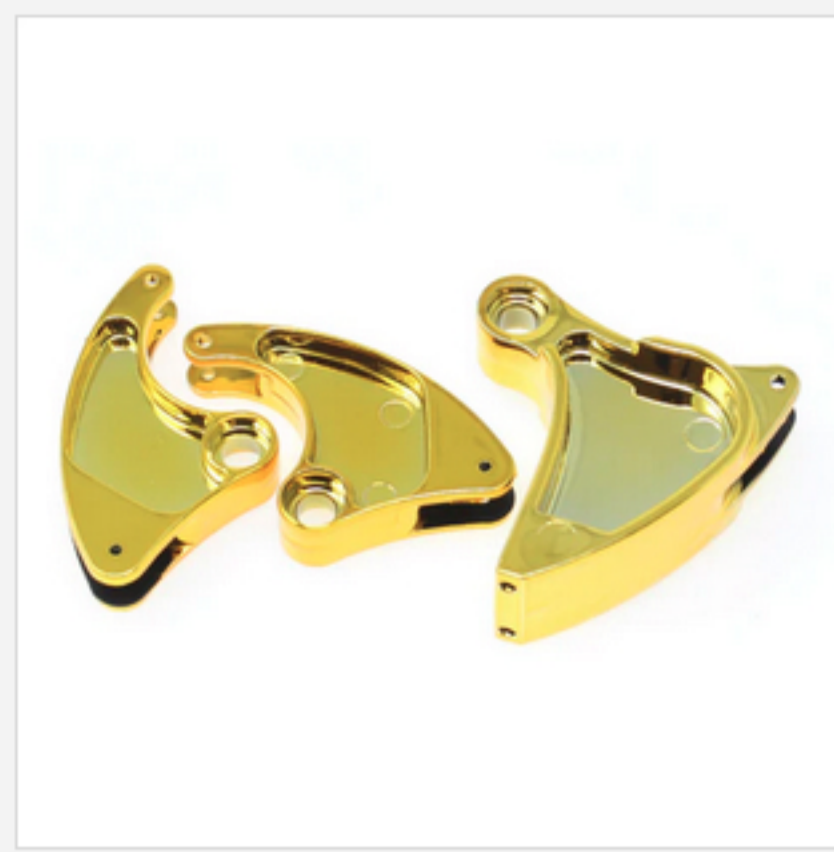

RER25826  
REAR AXLE HOUSING ASSEMBLY AND CAP (GOLD) (IPC)

RER13192  
1964 IMPALA BODY KIT(CLEAR)(IPC)

RER25825  
STEERING TRAY AND TRUNK PAN (GOLD) (ISET)

RER15247  
HEXFLY PRO X2 DUAL PORT CHARGER (IPC)

RER19792  
CHROME 26" WIRE WHEEL TIRE SET

RER25834  
FRONT LIFTING BELLCRANK SET (GOLD) (ISET)

RER13484  
TRANSMISSION GEAR SET (PLASTIC)(ISET)

RER14736  
MOD WHEEL KIT(GOLD)(ISET)

RER25824  
V2 STEERING ARMS L/R AND V2 TOE LINKS (GOLD) (ISET)

RER25823  
FRONT UPPER AND LOWER ARMS (GOLD) (ISET)

RER25831  
STEERING WHEEL ASSEMBLY (GOLD) (IPC)

RER11856  
HEXFLY 25KG METAL GEAR SERVO (WATERPROOF)(IPC)

RER14530  
STEERING WHEEL ASSEMBLY (CHROME) (IPC)

RER21283  
TORQUE SPEC SERVO 4-PACK (INCLUDES METAL SERVO HORNS)

RER13882  
WHITEWALL LOW PRO TIRES AND WHEELS W/ KNOCK OFFS WHEEL NUTS (CHROME)(NOT GLUED) (ISET)

RER14497  
1964 IMPALA BODY (GREEN) (IPC)