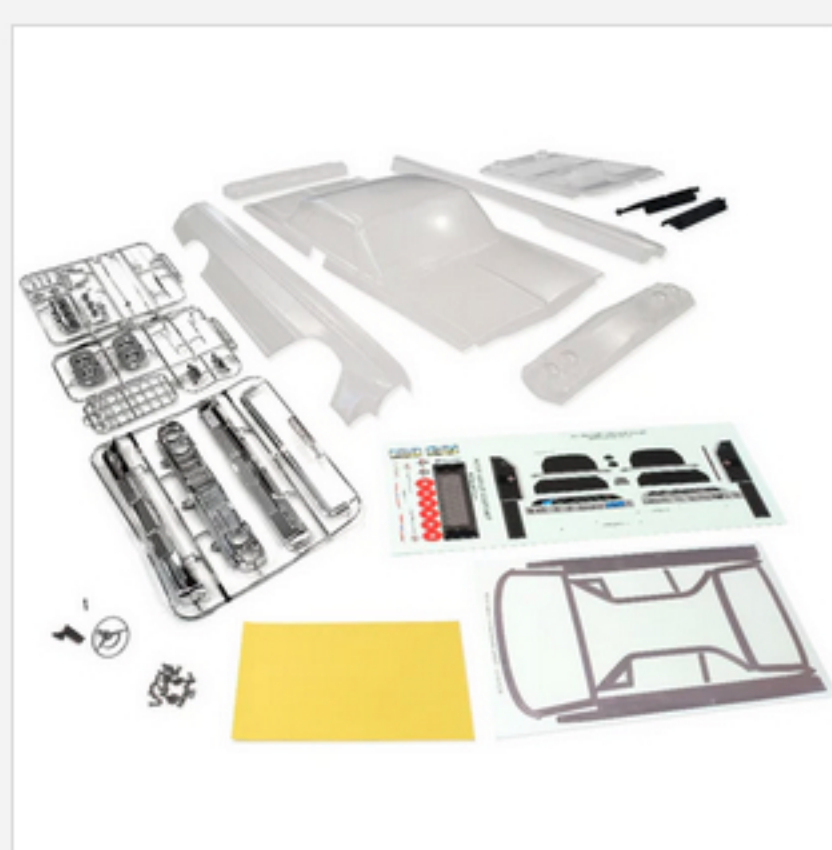

RER25826  
REAR AXLE HOUSING ASSEMBLY AND CAP (GOLD) (IPC)

RER13192  
1964 IMPALA BODY KIT(CLEAR)(IPC)

RER25825  
STEERING TRAY AND TRUNK PAN (GOLD) (ISET)

RER15247  
HEXFLY PRO X2 DUAL PORT CHARGER (IPC)

RER19792  
CHROME 26" WIRE WHEEL TIRE SET

RER25834  
FRONT LIFTING BELLCRANK SET (GOLD) (ISET)

RER13484  
TRANSMISSION GEAR SET (PLASTIC)(ISET)

RER14736  
MOD WHEEL KIT(GOLD)(ISET)

RER25824  
V2 STEERING ARMS L/R AND V2 TOE LINKS (GOLD) (ISET)

RER25823  
FRONT UPPER AND LOWER ARMS (GOLD) (ISET)

RER25831  
STEERING WHEEL ASSEMBLY (GOLD) (IPC)

RER11856  
HEXFLY 25KG METAL GEAR SERVO (WATERPROOF)(IPC)

RER14530  
STEERING WHEEL ASSEMBLY (CHROME) (IPC)

RER25830  
FRAME RAILS (GOLD) (IPC)

RER25836  
GOLD STEERING TRAY W/ STEERING RACK (IPR)

RER14240  
SIXTYFOUR CHAIN STEERING WHEEL (3D PRINTED)(IPC)

RER16050  
ALUMINUM VEHICLE DISPLAY STANDS(CNC)(BLACK)(4PCS)