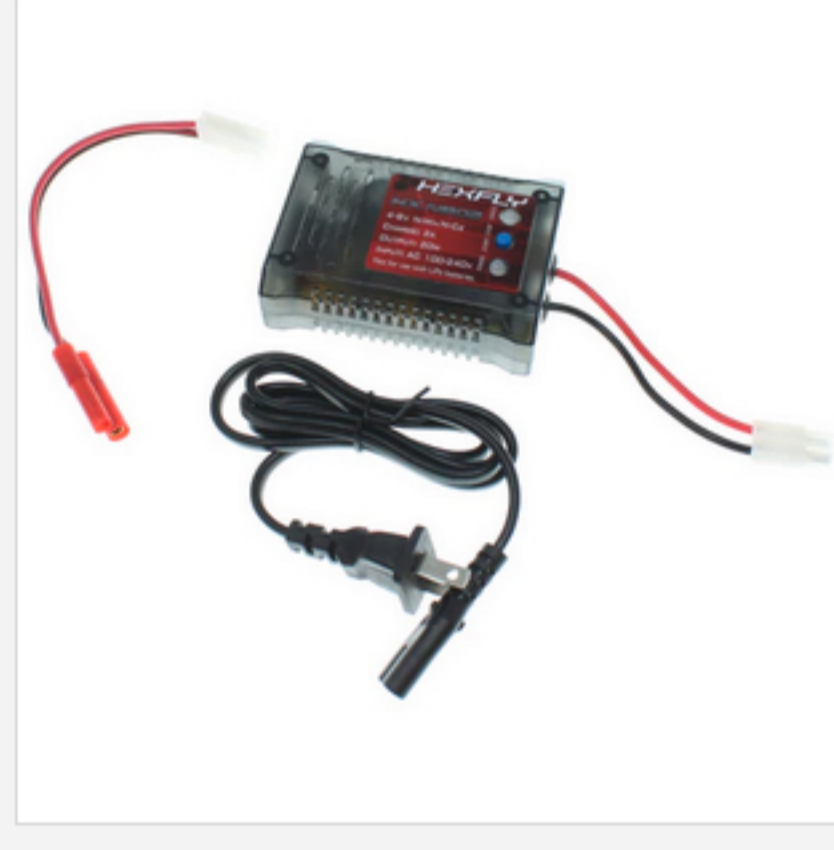

RER25826  
REAR AXLE HOUSING ASSEMBLY AND CAP (GOLD) (IPC)

RER13192  
1964 IMPALA BODY KIT(CLEAR)(IPC)

RER25825  
STEERING TRAY AND TRUNK PAN (GOLD) (ISET)

RER15247  
HEXFLY PRO X2 DUAL PORT CHARGER (IPC)

RER25823  
FRONT UPPER AND LOWER ARMS (GOLD) (ISET)

RER25831  
STEERING WHEEL ASSEMBLY (GOLD) (IPC)

RER11856  
HEXFLY 25KG METAL GEAR SERVO (WATERPROOF)(IPC)

RER14530  
STEERING WHEEL ASSEMBLY (CHROME) (IPC)

RER25830  
FRAME RAILS (GOLD) (IPC)

RER25836  
GOLD STEERING TRAY W/ STEERING RACK (IPR)

RER14240  
SIXTYFOUR CHAIN STEERING WHEEL (3D PRINTED)(IPC)

RER16050  
ALUMINUM VEHICLE DISPLAY STANDS(CNC)(BLACK)(4PCS)

HX-N802  
HEXFLY HX-N802 20W AC CHARGER FOR 4-BS NiMH/NiCd BATTERY PACKS(IPC)

BS903-089  
2X10MM PINS (12PCS)

RER13212  
1964 IMPALA BODY SET(UNCUT)(CLEAR)(ISET)

RER15533  
59' IMPALA BODY KIT (CLEAR) (IPC)