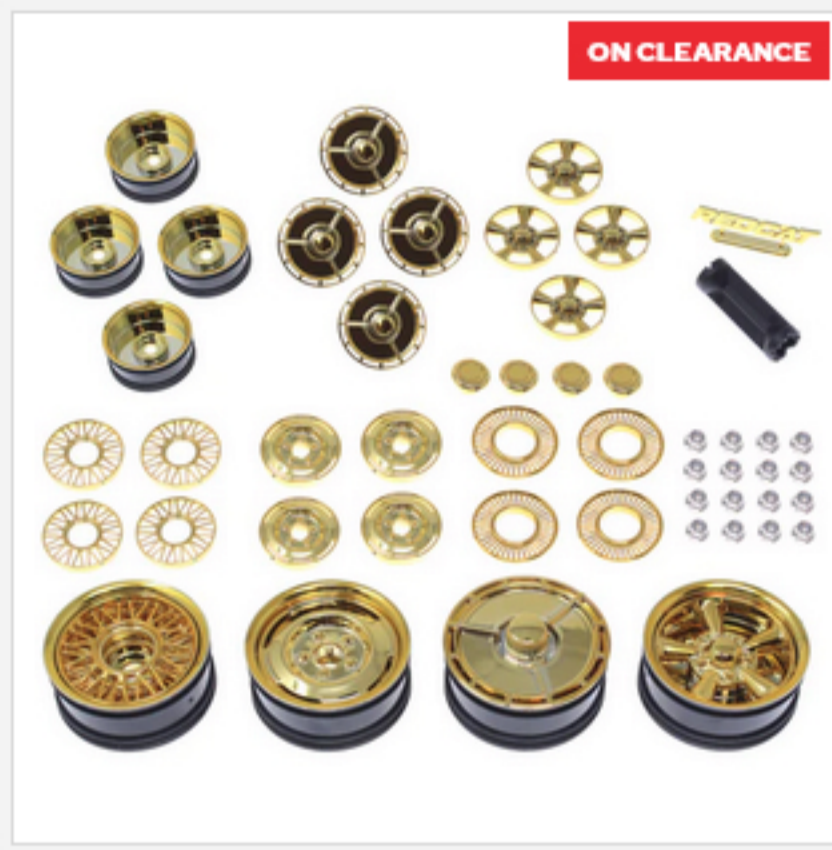

RER25826  
REAR AXLE HOUSING ASSEMBLY AND CAP (GOLD) (IPC)

RER13192  
1964 IMPALA BODY KIT(CLEAR)(IPC)

RER25825  
STEERING TRAY AND TRUNK PAN (GOLD) (ISET)

RER15247  
HEXFLY PRO X2 DUAL PORT CHARGER (IPC)

RER19792  
CHROME 26" WIRE WHEEL TIRE SET

RER25834  
FRONT LIFTING BELLCRANK SET (GOLD) (ISET)

RER13484  
TRANSMISSION GEAR SET (PLASTIC)(ISET)

RER14736  
MOD WHEEL KIT(GOLD)(ISET)

RER25824  
V2 STEERING ARMS L/R AND V2 TOE LINKS (GOLD) (ISET)

RER25823  
FRONT UPPER AND LOWER ARMS (GOLD) (ISET)

RER25831  
STEERING WHEEL ASSEMBLY (GOLD) (IPC)

RER11856  
HEXFLY 25KG METAL GEAR SERVO (WATERPROOF)(IPC)

RER14530  
STEERING WHEEL ASSEMBLY (CHROME) (IPC)

RER21283  
TORQUE SPEC SERVO 4-PACK (INCLUDES METAL SERVO HORNS)

RER13882  
WHITEWALL LOW PRO TIRES AND WHEELS W/ KNOCK OFFS WHEEL NUTS (CHROME)(NOT GLUED) (ISET)

RER14497  
1964 IMPALA BODY (GREEN) (IPC)