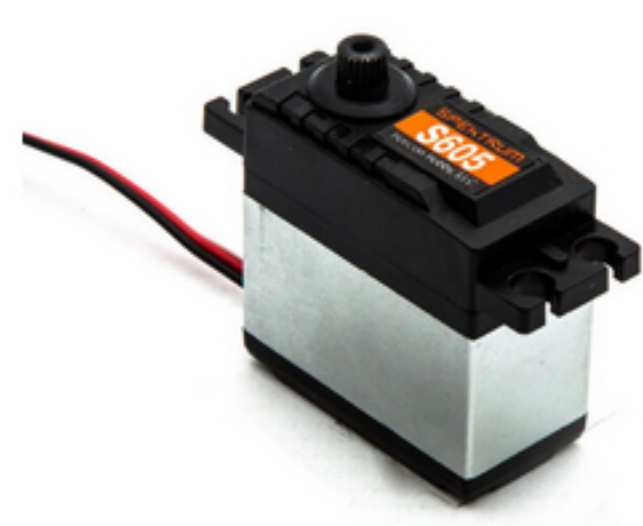

SPMXME1A
100 Amp Brushless Marine ESC 3S-4S

SPMSLR300
SLR300 3-Channel SLT Receiver Single Protocol

SPMS605
S605 Standard Analog Waterproof 9KG 23T Surface Servo

PRB282101
Impeller: Jetstream

PRB281137
Roof & Cage: Jetstream

PRB286102
Bellow Set: Jetstream

PRB286107
Decorative Accessories Set: Jetstream

PRB281143
IC5 Mount Set: Jetstream

PRB281140
Battery Hatch Set: Jetstream

PRB281139
Trim Tab Set: Jetstream

PRB289011
Decal Set, Shreddy: Jetstream

PRB282103
Aluminum Wear Ring: Jetstream

PRB282102
Drive Shaft Set: Jetstream

PRB282104
Motor Mount Set: Jetstream

PRB281138
Hull Armor Set: Jetstream

PRB286103
Full Linkage Set: Jetstream

PRB282099
Jet Pump Housing Set: Jetstream

PRB286106
Drain Plug Set, Teathered: Pro Boat

PRB18040
Front LED Light Bar Assembly: Jetstream