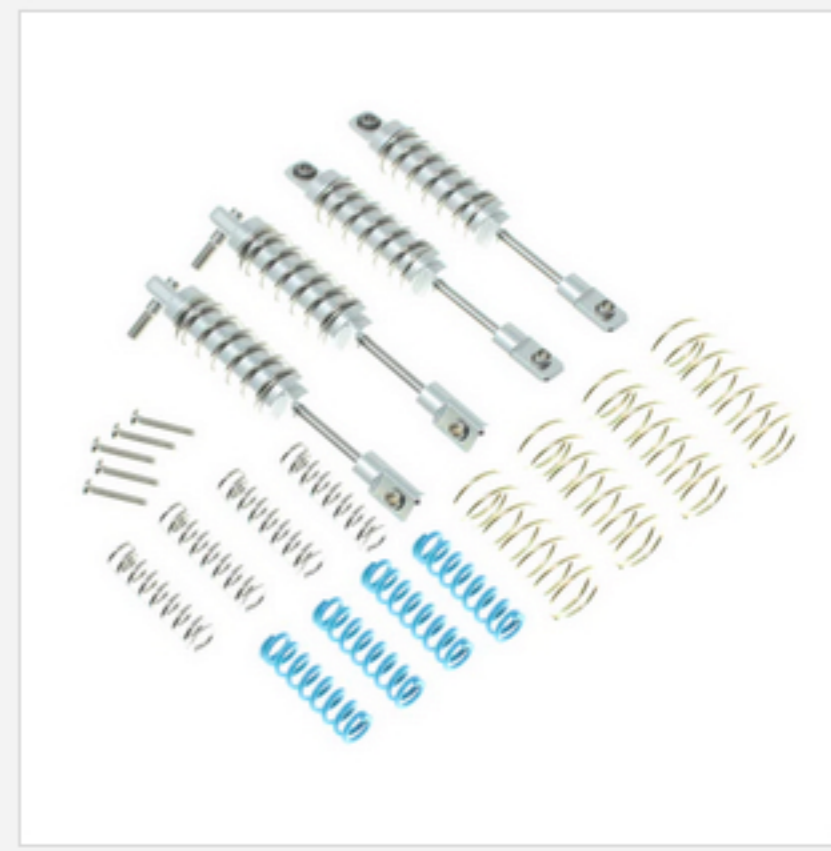

RER15416
1964 IMPALA BODY (WHITE CONVERTIBLE) (IPC)

RER15639
LED LIGHT KIT FOR SIXTYFOUR AND FIFTYNINE(1PC)

RER25989
MAGNETIC BODY MOUNT SET FOR SIXTY FOUR (1SET)

RER23393
HEXFLY TORQUE SPEC SERVO 2 PACK W/ Y-HARNES(1SET)

RER17089
DAYTON WIRE WHEEL SET(GOLD)(4PCS)

RER17088
DAYTON WIRE WHEEL SET(CHROME)(4PCS)

HX-5000MH-B2
HEXFLY 6 CELL 7.2V 5000MAH NIMH BATTERY(BANANA CONNECTOR)(1PC)

RER19793
GOLD 26" WIRE WHEEL TIRE SET

HX-C6D-Mini
HEXFLY C6D MINI LIPO/NIMH CHARGER (1PC)

RER25839
FRONT SUSPENSION MOUNT, PIN BRACE W/ PINS (CHROME) (PLASTIC) (1SET)

HX-3800MH-B
HEXFLY 6 CELL 7.2V 3800MAH NIMH BATTERY(BANANA CONNECTOR)(1PC)

RER16319
F/R ADJUSTABLE CNC ALUMINUM SHOCK ABSORBERS (4PCS)

RER25837
MAIN CHASSIS (GOLD) (1PC)

RER21791
HX-M4K 4KG CORELESS METAL GEAR MICRO SERVO (1PC)