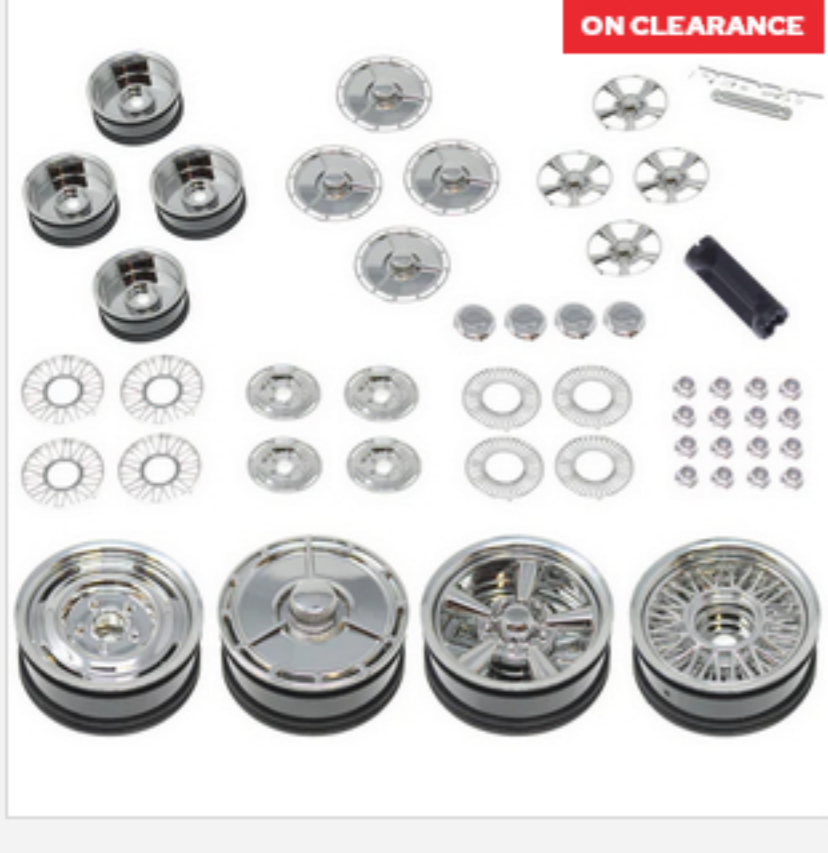

RER17089
DAYTON WIRE WHEEL SET(GOLD)(4PCS)

RER17088
DAYTON WIRE WHEEL SET(CHROME)(4PCS)

HX-5000MH-B2
HEXFLY 6 CELL 7.2V 5000MAH NIMH BATTERY(BANANA CONNECTOR)(1PC)

RER19793
GOLD 26" WIRE WHEEL TIRE SET

HX-C6D-Mini
HEXFLY C6D MINI LIPO/NIMH CHARGER (1PC)

RER25839
FRONT SUSPENSION MOUNT, PIN BRACE W/ PINS (CHROME) (PLASTIC) (1SET)

HX-3800MH-B
HEXFLY 6 CELL 7.2V 3800MAH NIMH BATTERY(BANANA CONNECTOR)(1PC)

RER16319
F/R ADJUSTABLE CNC ALUMINUM SHOCK ABSORBERS (4PCS)

RER28138
EXHAUST SET (GOLD)(PLASTIC)(1PC)

RER13214
1964 IMPALA INTERIOR W/ STICKERS(CLEAR)(UNCUT)(1PC)

HX-580030C-D
HEXFLY 2 CELL 7.4V 5800MAH 30C LIPO BATTERY(T-PLUG) (1PC)

RER14737
MOD-WHEELS CHROME

RER25838
FRONT SUSPENSION MOUNT, PIN BRACE W/ PINS (GOLD) (PLASTIC) (1SET)

RER25837
MAIN CHASSIS (GOLD) (1PC)

RER21791
HX-M4K 4KG CORELESS METAL GEAR MICRO SERVO (1PC)