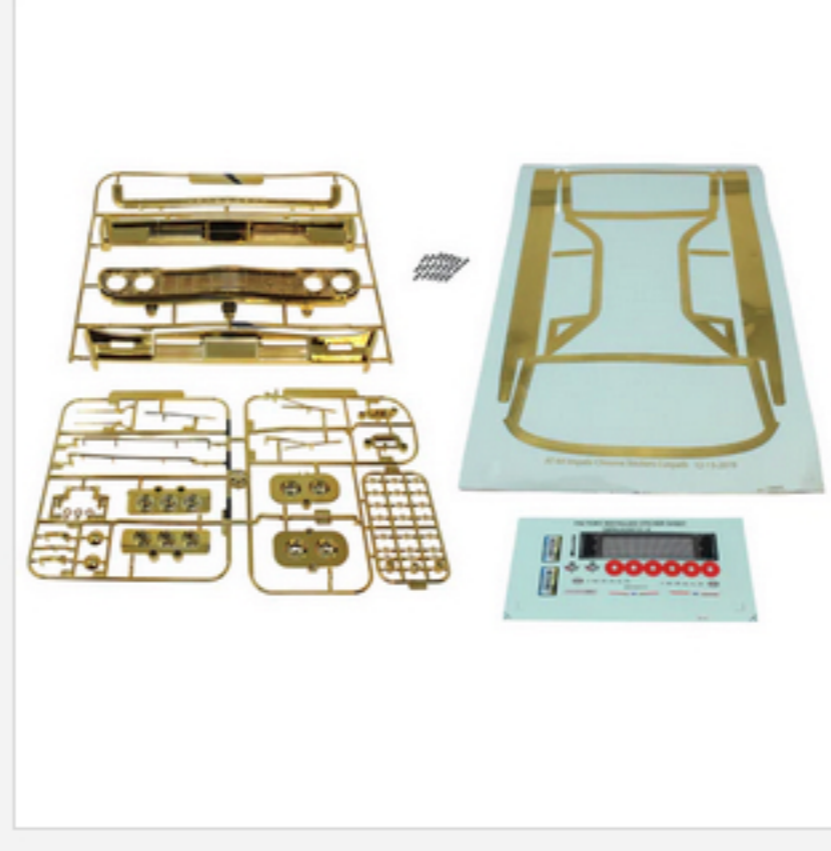

RER14428
1964 IMPALA GOLD PARTS SET W/ STICKERS(1SET)