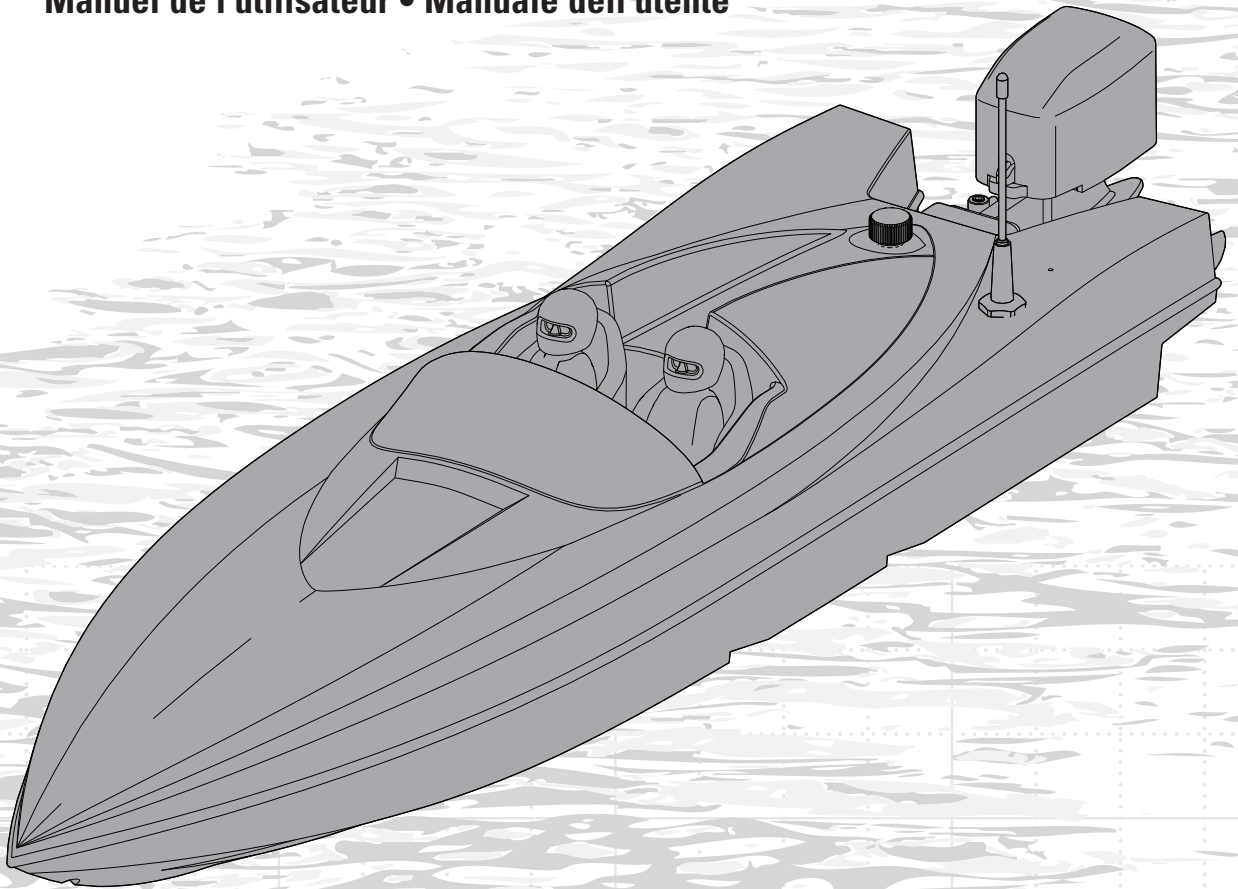

PROBOAT™
ProBoatModels.com

17 POWER BOAT RACER DEEP V

17-INCH READY-TO-RUN POWER BOAT RACER DEEP V WITH SPEKTRUM SMART CHARGER AND BATTERY

PRB08044

**Owners Manual • Bedienungsanleitung
Manuel de l'utilisateur • Manuale dell'utente**