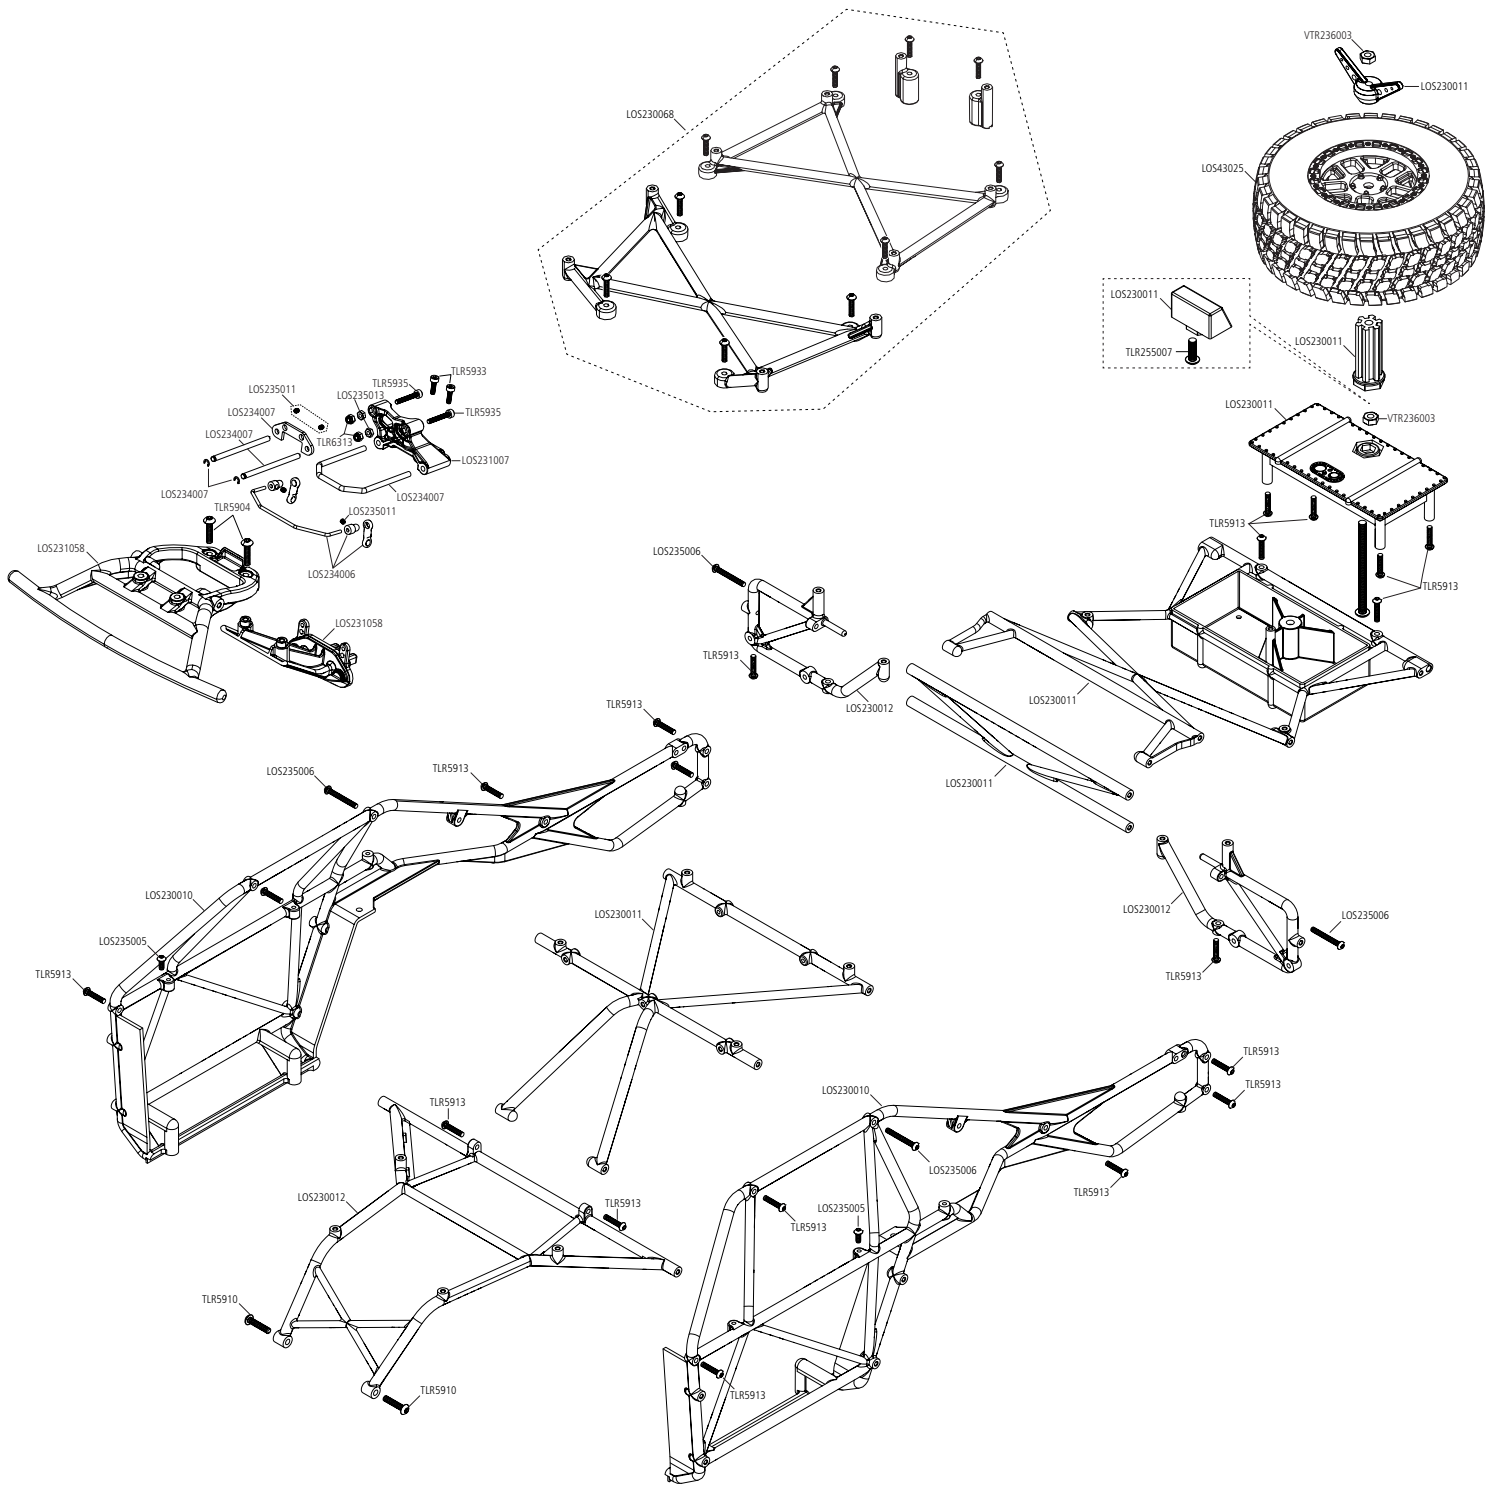

EXPLODED VIEW // EXPLOSIONSZEICHNUNG // VUE ÉCLATÉE DES PIÈCES // VISTA ESPLOSA DELLE PARTI