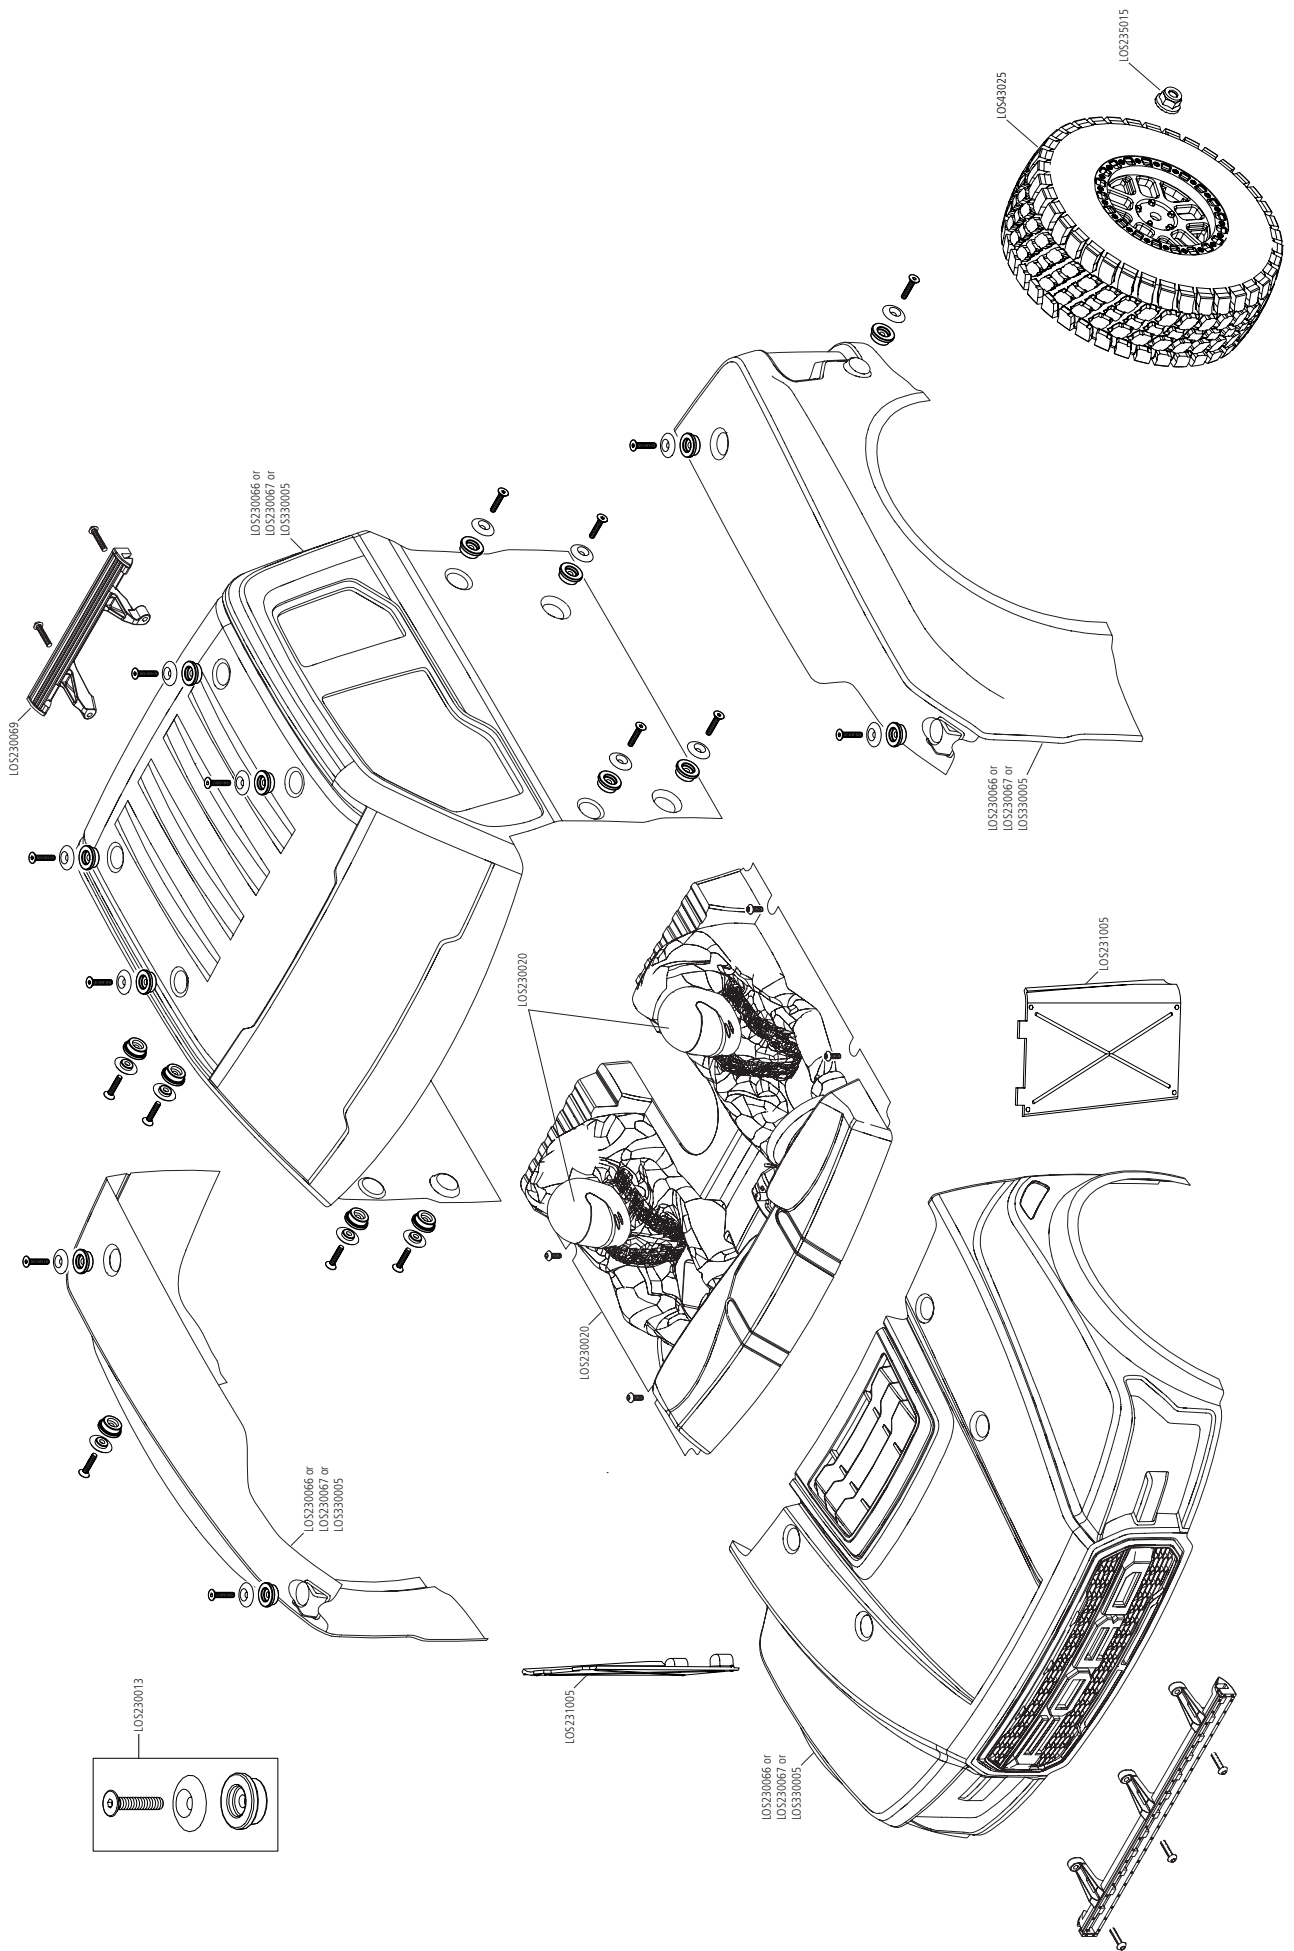

EXPLODED VIEW // EXPLOSIONSZEICHNUNG // VUE ÉCLATÉE DES PIÈCES // VISTA ESPLOSA DELLE PARTI