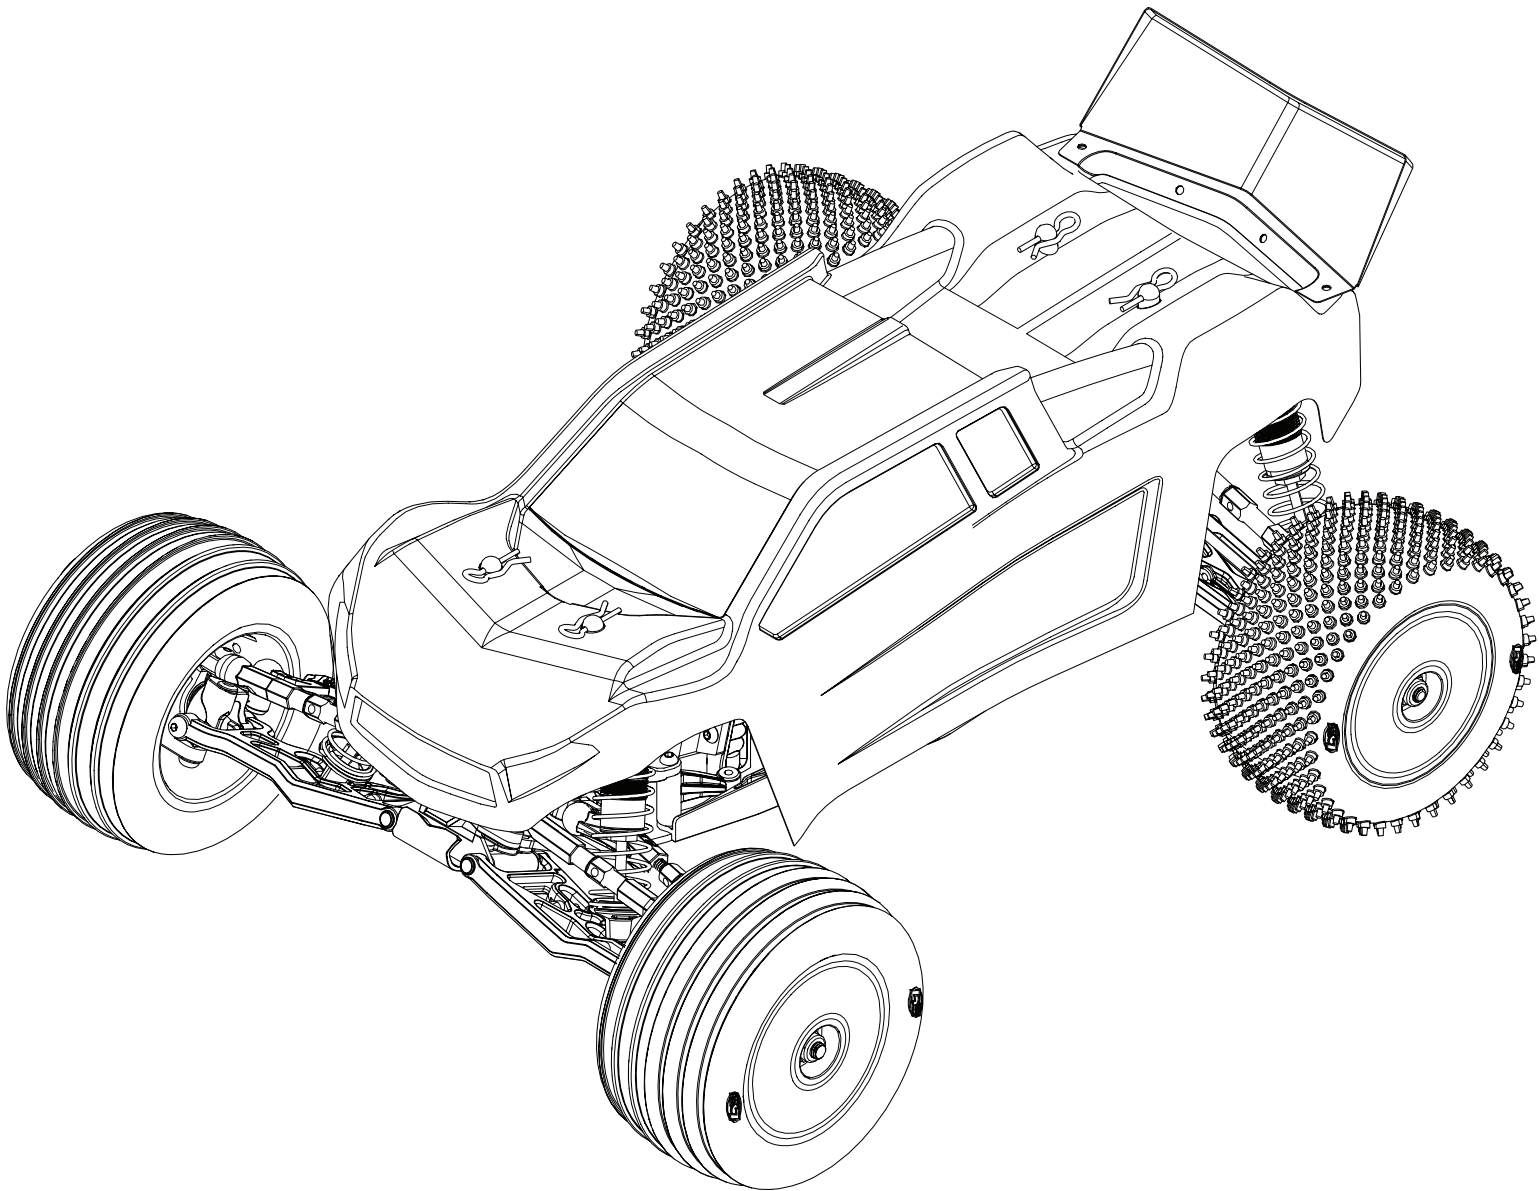

RTR
READY-TO-RUN

MINI-T[®] 2.0

1/18 BRUSHLESS 2WD TRUCK

INSTRUCTION MANUAL
BEDIENUNGSANLEITUNG
MANUEL D'UTILISATION
MANUALE DI ISTRUZIONI

Before operating this vehicle, please read all printed materials thoroughly.
Horizon Hobby is not responsible for inadvertent errors in this manual.