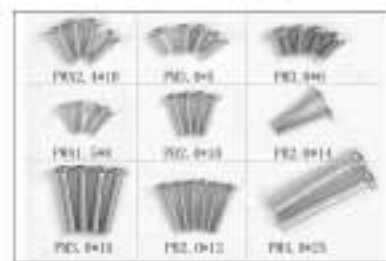

### Kit contents

1. The fuselage assembly (With the motor, the canopy, the electronic parts, ESC)
2. Vertical stabilizer assembly
3. Horizontal stabilizer with the elevator
4. Landing gear set
5. Propeller and spinner
6. Spare parts bag
7. Wing tube and the stay bar

### The illustration of the spare parts

**MG 101**

**MG 102**

**MG 103**

**MG 104**

**MG 105**

**MG 106**

**MG 201**

**MG 202**

**MG 203**

**MG 205**

**MG 206**

**MG 301**

**MG 302**

**MG 303**

**MG 304**

**MG 305**

**MG 306**

**MG 307**

**MG 308**

**MG 309**

**MG 310**