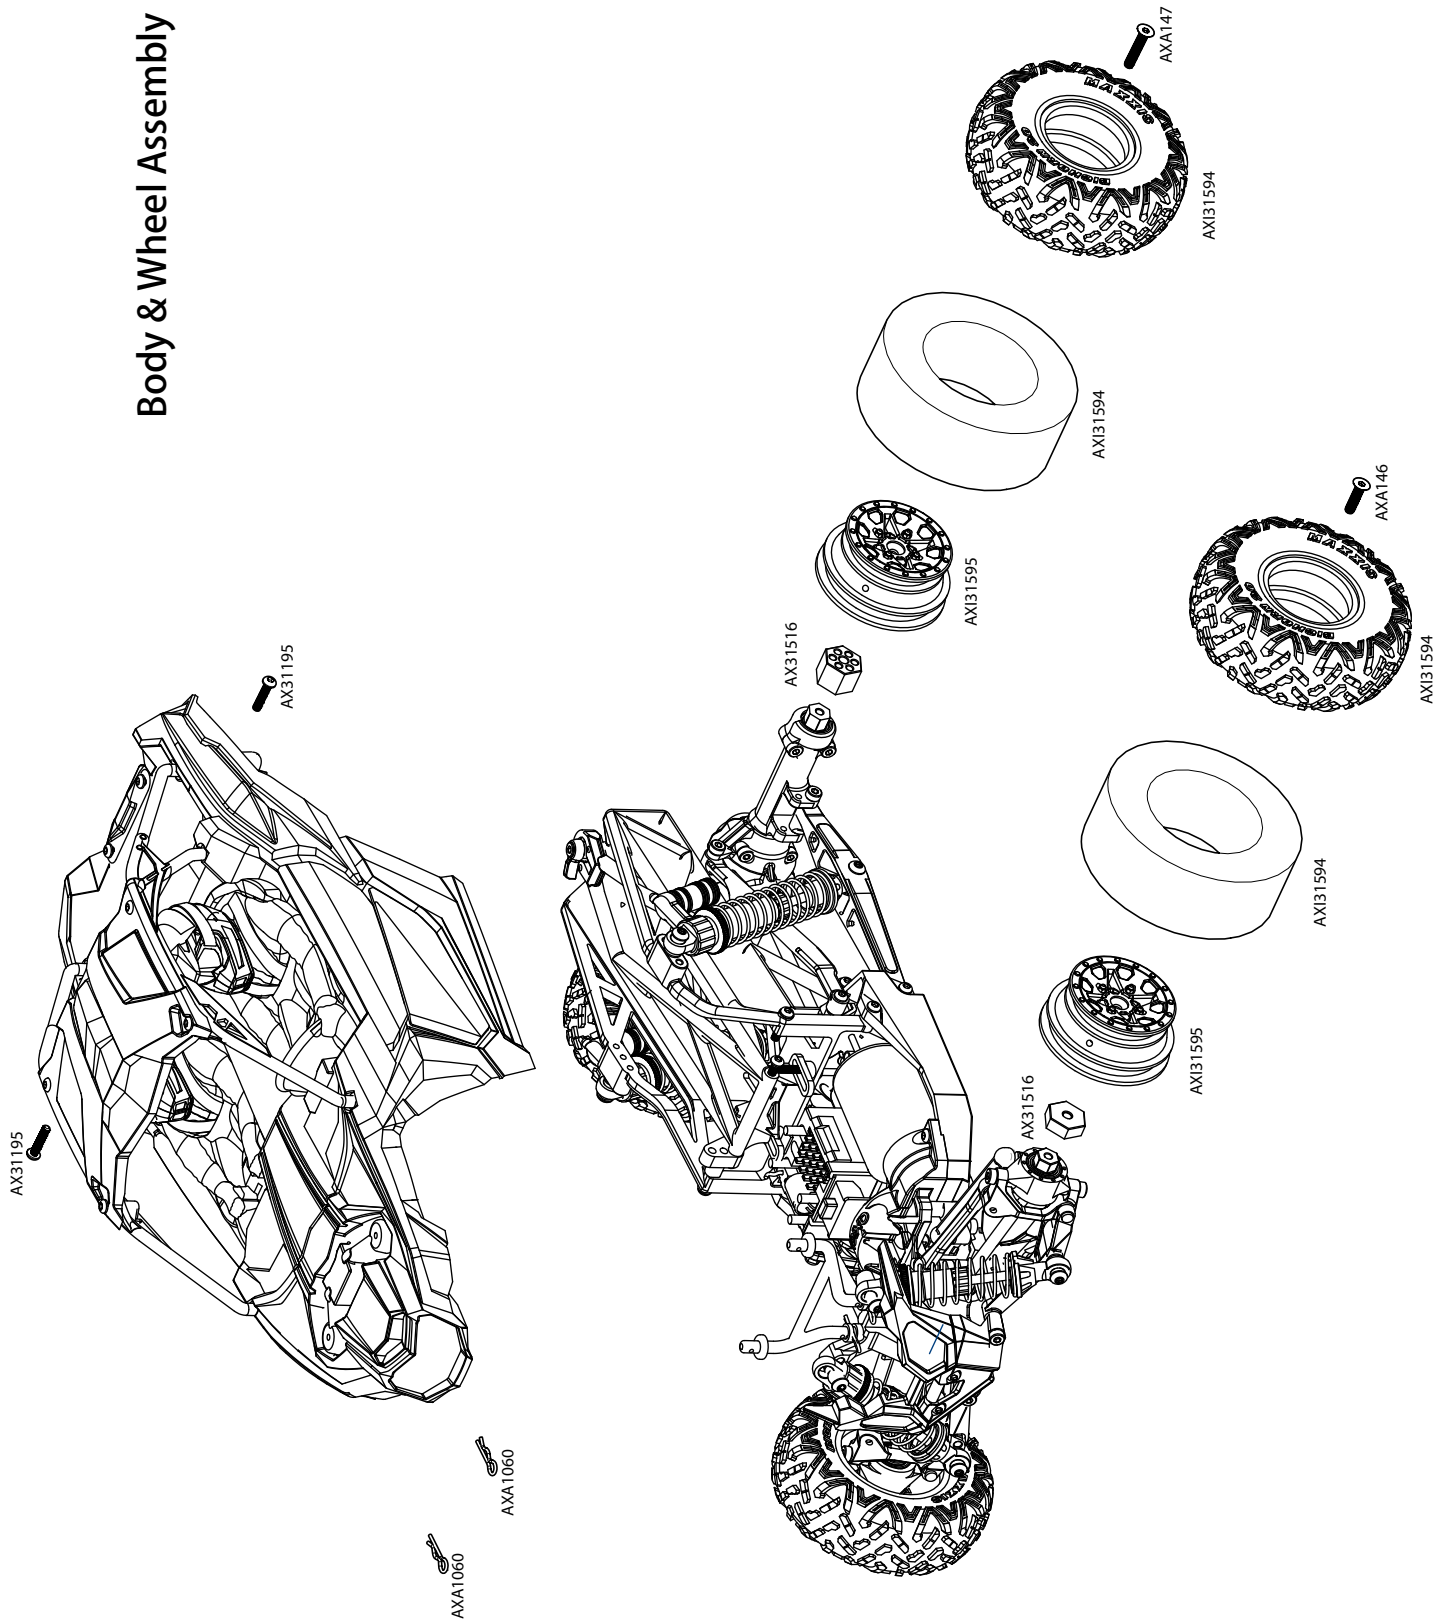

Body & Wheel Assembly

Parts List

Part #	Description
AX30146	Shock Shaft 3x50 (2pcs)
AX30162	Pin 1.5x8mm (6pcs.)
AX30168	Pin 2x8mm (6pcs.)
AX31009	2-Speed Hi/Lo Servo Saver Set
AX31195	M2.6x12mm Hex Socket Button Head (Black) (10pcs)
AX31280	M2.6x6mm Hex Socket Button Head (Black) (10pcs)
AX31289	Shim 10x8x0.3mm (6pcs)
AX31373	M2.6x8mm Hex Socket Button Head (Black) (10pcs)
AX31398	M2.6x12mm Cap Head (Black) (10pcs)
AX31399	M2.6x18mm Cap Head (Black) (10pcs)
AX31488	Shock Shaft 3x35mm (2pcs)
AX31489	M2.5x6x10mm Hex Socket Button Head Shoulder Screw (Black) (6pcs)
AX31490	M2.5x6x12mm Hex Socket Button Head Shoulder Screw (Black) (6pcs)
AX31491	M2.6x18mm Hex Socket Button Head (Black) (10pcs)
AX31492	M2.6x40mm Cap Head (Black) (6pcs)
AX31493	M2.6x25mm Cap Head (Black) (6pcs)
AX31494	Bevel Gear Set - 35/15T
AX31495	Bearing 8x12x3.5mm (2pcs)
AX31533	Pinion Gear 48P 15T (2.3 Motor Shaft)
AX31497	Pin 2x20mm (6pcs)
AX31499	Ball Stud 4mm M2.6x5mm (4pcs)
AX31502	Universal Joint Axle Set 48mm (2pcs)
AX31504	Hinge Pin 2.5x19mm (2pcs)
AX31505	46-63mm Shock Body Set
AX31506	Yeti Jr.™ Molded Chassis Tub
AX31508	Yeti Jr.™ Rear Cage Battery Tray
AX31509	Differential Outputs Set
AX31510	AR18 Axle Housing
AX31511	Dogbone and Center Driveline Set
AX31512	Yeti Jr.™ Chassis Components
AX31513	Spur Gear 48P 60T
AX31515	Yeti Jr.™ Front Carrier Set
AX31516	Yeti Jr.™ Steering Knuckle Set
AX31520	Yeti Jr.™ Battery Door
AX31538	M2.6x10mm Hex Socket Button Head (Black) (10pcs)
AX31542	M2x12mm Hex Socket Button Head (Black) (10pcs)
AX31543	Washer 2x7x0.5mm (10pcs)
AX80029	Shock Cap Parts Tree
AX80030	61-90 Shock Body Set
AX80032	Shock Parts
AX80131	Helmet Set
AXA0023	M2.6x8mm Cap Head (Black) (10pcs)
AXA013	M2x6 mm Cap Head (Black) (10pcs)
AXA0413	M2.6x8mm Hex Socket Tapping Flat Head (Black) (10pcs)
AXA0414	M2.6x10mm Hex Socket Tapping Flat Head (Black) (10pcs)
AXA0467	M3x16mm Hex Socket Tapping Flat Head (Black) (10pcs)
AXA0467	M3x16mm Hex Socket Tapping Flat Head (Black) (10pcs)
AXA1041	M2.5 Nylon Locking Hex Nut - Silver (10pcs)
AXA1059	6mm Body clip (Black) (10pcs)
AXA114	M3x8mm Hex Socket Button Head (Black) (10pcs)
AXA1163	O-Ring 7x1mm (10pcs)
AXA116	M3x12mm Hex Socket Button Head (Black) (10pcs)
AXA118	M3x18mm Hex Socket Button Head (Black) (10pcs)
AXA1179	O-Ring 2.5x1.5mm (10pcs)
AXA1218	Bearing 5x10x4mm (2pcs)
AXA1358	Shock Damper 3x7x8 (10pcs)
AXA1392	E2 e-clip (10pcs)
AXA146	M3x12mm Hex Socket Flat Head - Black (10pcs)
AXA147	M3x16mm Hex Socket Flat Head - Black (10pcs)
AXA180	M3x3mm Set Screw (Black) (10pcs)
AXI31584	Yeti Jr.™ Can-Am X3 Bumper and Body Mount
AXI31593	Yeti Jr.™ Can-Am X3 Cage (Red)
AXI31594	1.2 1.55 Maxxis Bighorn 2.0 - S30 Compound (2pcs)
AXI31595	1.2 1.55 Can-Am Maverick X3 Wheel (Black) (2pcs)
AXI31596	Yeti Jr.™ Can-Am Maverick X3 Body (Clear)
AXI31603	2-in-1 ESC-Servo Mount
AXI31604	Yeti Jr.™ Rear Axle Link Set (Red)
AXI31605	Yeti Jr.™ Front Lower Control Arm Set (Red)
AXI31606	Spring 12.5x60mm 1.13lbs -White (2) (Red Springs)
AXI31607	Spring 12.5x35mm 1.79lbs (2) (Red Springs)
DYNS1208	Tazer 380 motor, 37T