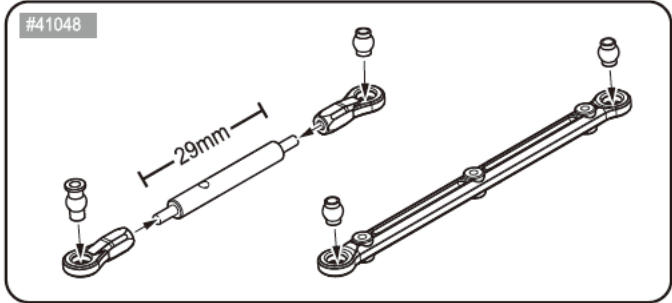

M2.5 x 10mm BHCS (x4) #31522

M3 x 10mm BHCS (x5) #25181

STEP 17 :: **Steering Turnbuckle** 轉向拉桿

-  M2.5 x 10mm BHCS (x2) #31522
-  M2.5 x 14mm BHCS (x1) #41074

STEP 18 :: **Side Guard** 側板

-  M2.5 x 14mm BHCS (x4) #41074