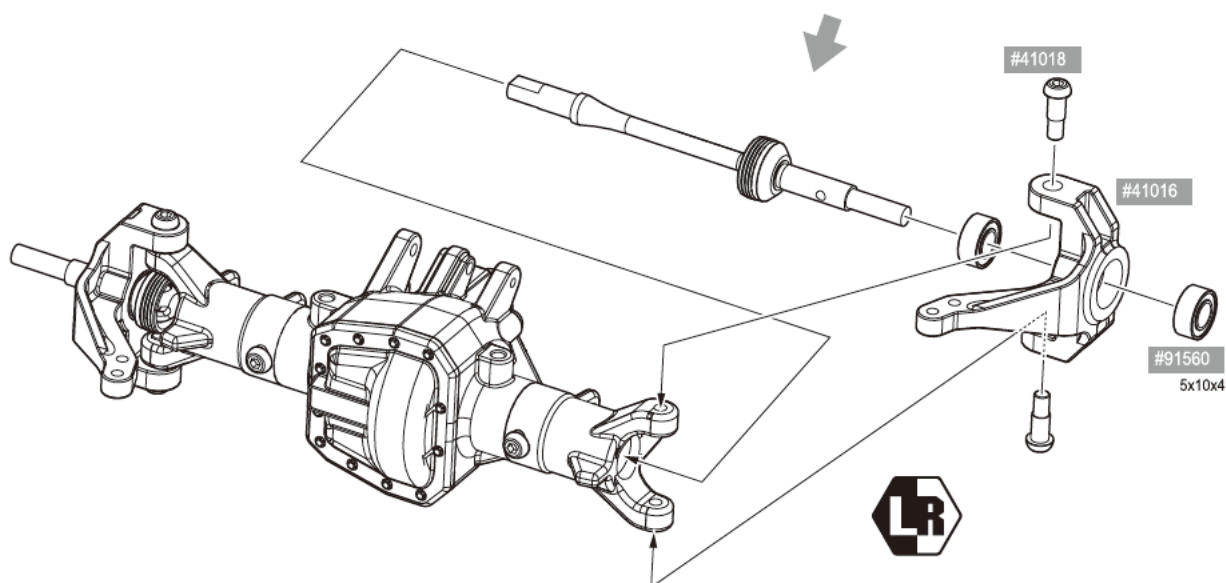

STEP 3 :: Front Axle 前傳動組

M3 x 4mm BHCS (x4) #91158

**STEP 4** :: Front Steering Set 前轉向組

3 x 11.6mm C-Hub Screw (x4) #41018

FT Bearings 5 x 10 x 4mm (x4) #91560

STEP 5 :: Rear Hub Set 後輪座組

-  M3 x 4mm BHCS (x4) #91158
-  FT Bearings 5 x 10 x 4mm (x2) #91560