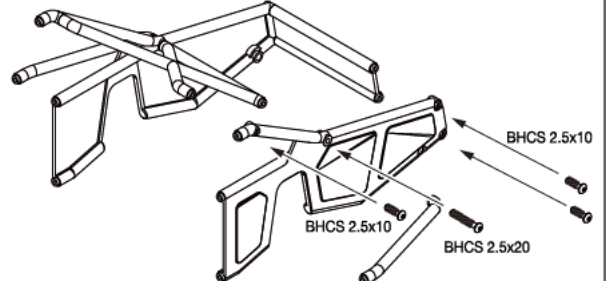

STEP 23 :: Body 車殼

- M2.5 x 10mm BHCS (x6) #31522
- M2.5 x 14mm BHCS (x8) #41073
- M2.5 x 20mm BHCS (x2) #41074

STEP 2