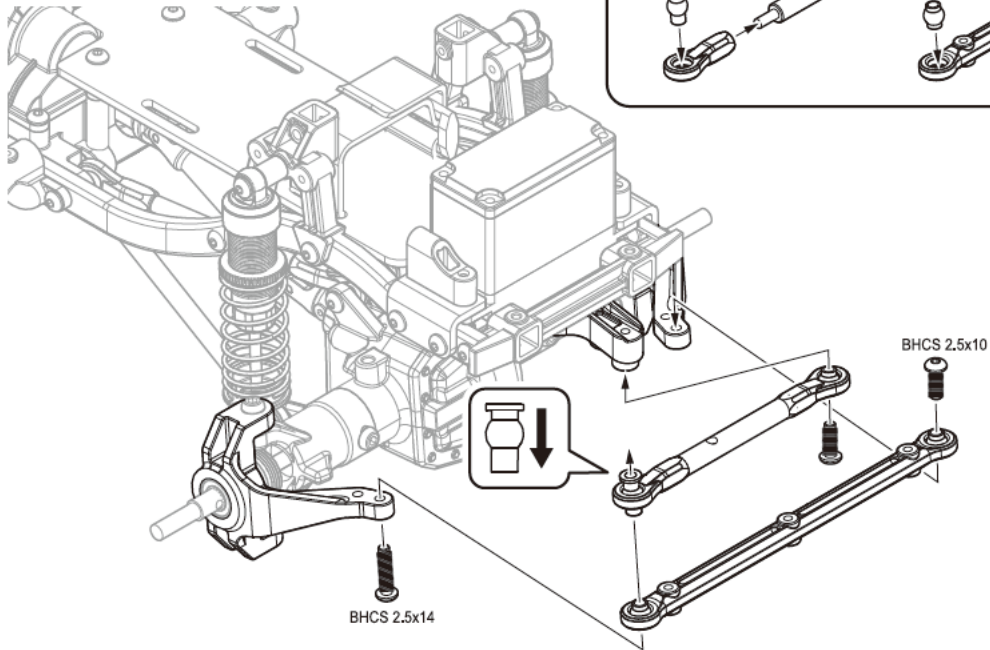

M2.5 x 10mm BHCS (x4) #31522

M3 x 10mm BHCS (x5) #25181

STEP 17 :: **Steering Turnbuckle** 轉向拉桿

-  M2.5 x 10mm BHCS (x2) #31522
-  M2.5 x 14mm BHCS (x1) #41074

STEP 18 :: **Side Guard** 側板

-  M2.5 x 14mm BHCS (x4) #41074