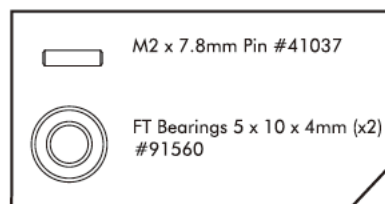

STEP 11 :: Center Gear 中央齒輪