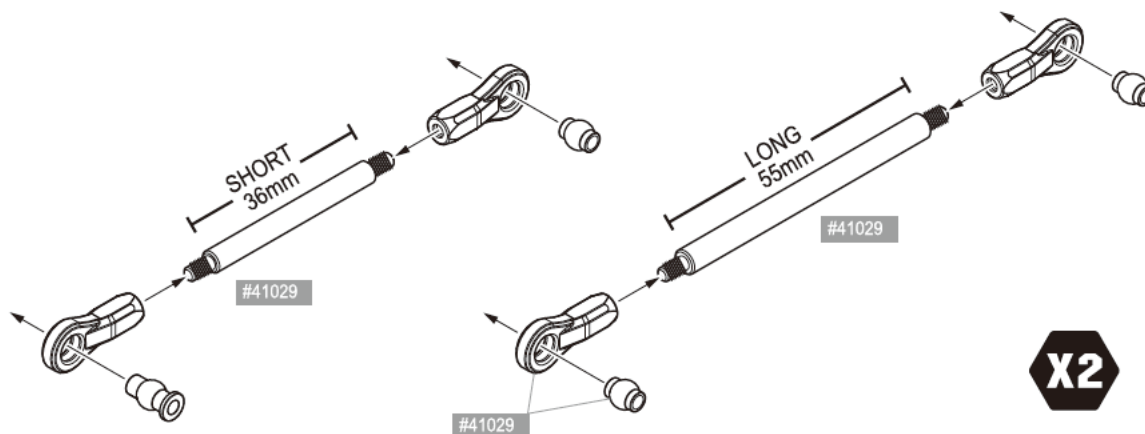

STEP 7 :: Front Adjustable Links 前可調連桿