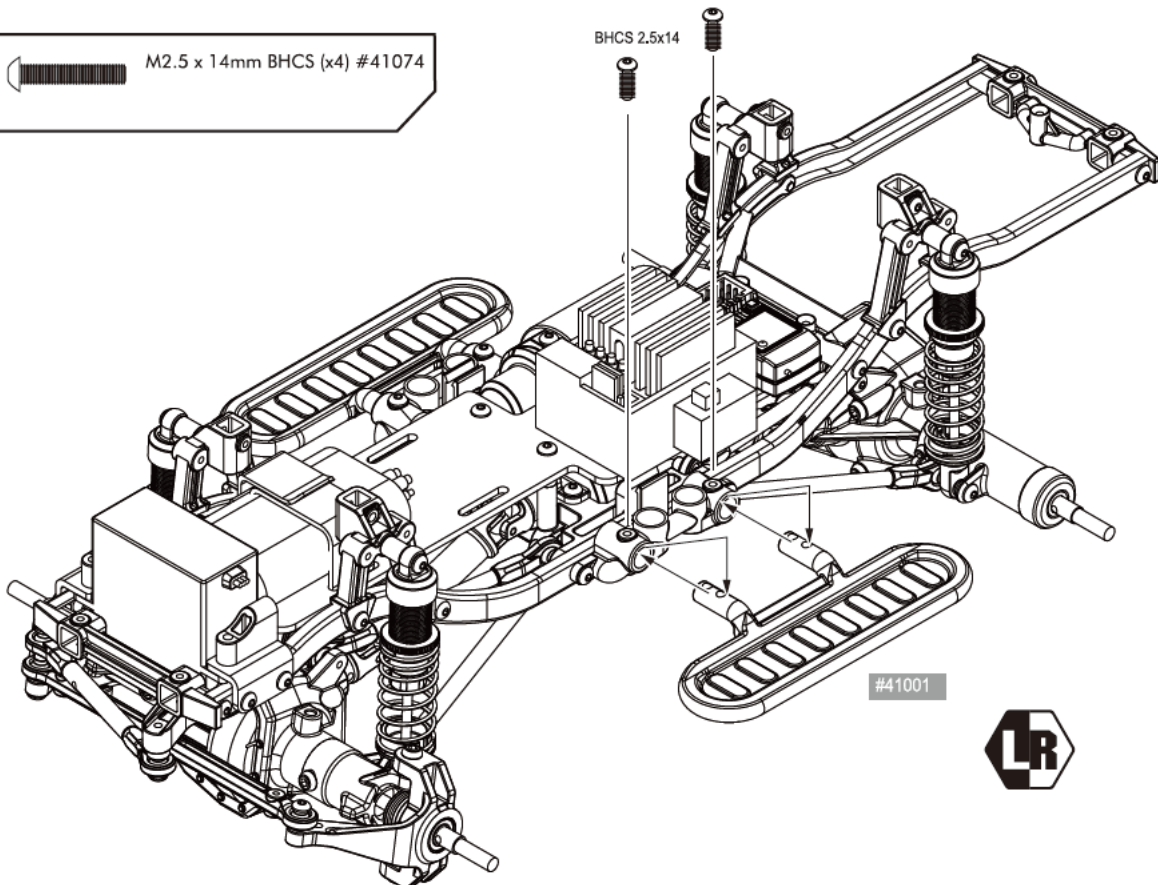

M2.5 x 10mm BHCS (x4) #31522

M3 x 10mm BHCS (x5) #25181

STEP 17 :: **Steering Turnbuckle** 轉向拉桿

-  M2.5 x 10mm BHCS (x2) #31522
-  M2.5 x 14mm BHCS (x1) #41074

STEP 18 :: **Side Guard** 側板

-  M2.5 x 14mm BHCS (x4) #41074