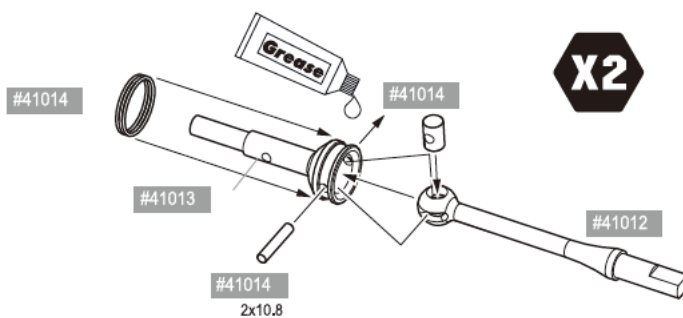

STEP 3 :: Front Axle 前傳動組

M3 x 4mm BHCS (x4) #91158

**STEP 4** :: Front Steering Set 前轉向組

3 x 11.6mm C-Hub Screw (x4) #41018

FT Bearings 5 x 10 x 4mm (x4) #91560

STEP 5 :: Rear Hub Set 後輪座組

-  M3 x 4mm BHCS (x4) #91158
-  FT Bearings 5 x 10 x 4mm (x2) #91560