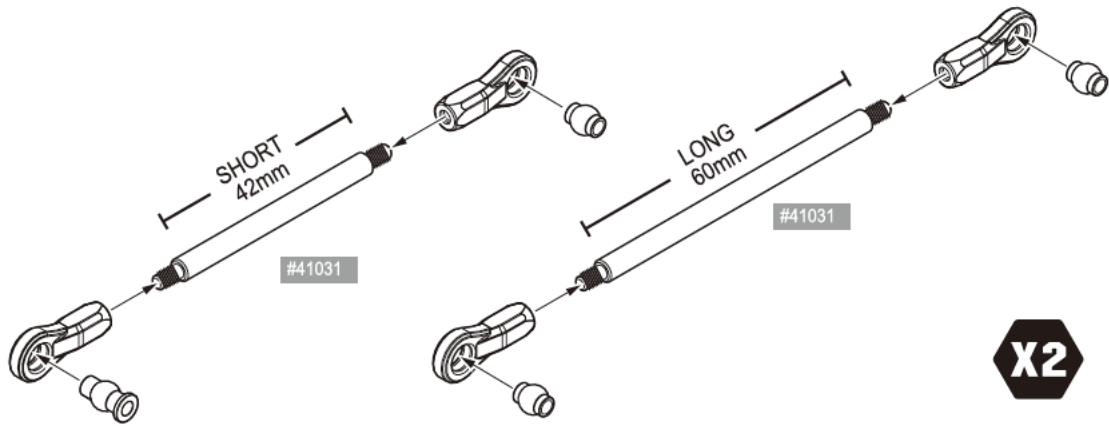

STEP 9 :: Rear Adjustable Links 後可調連桿