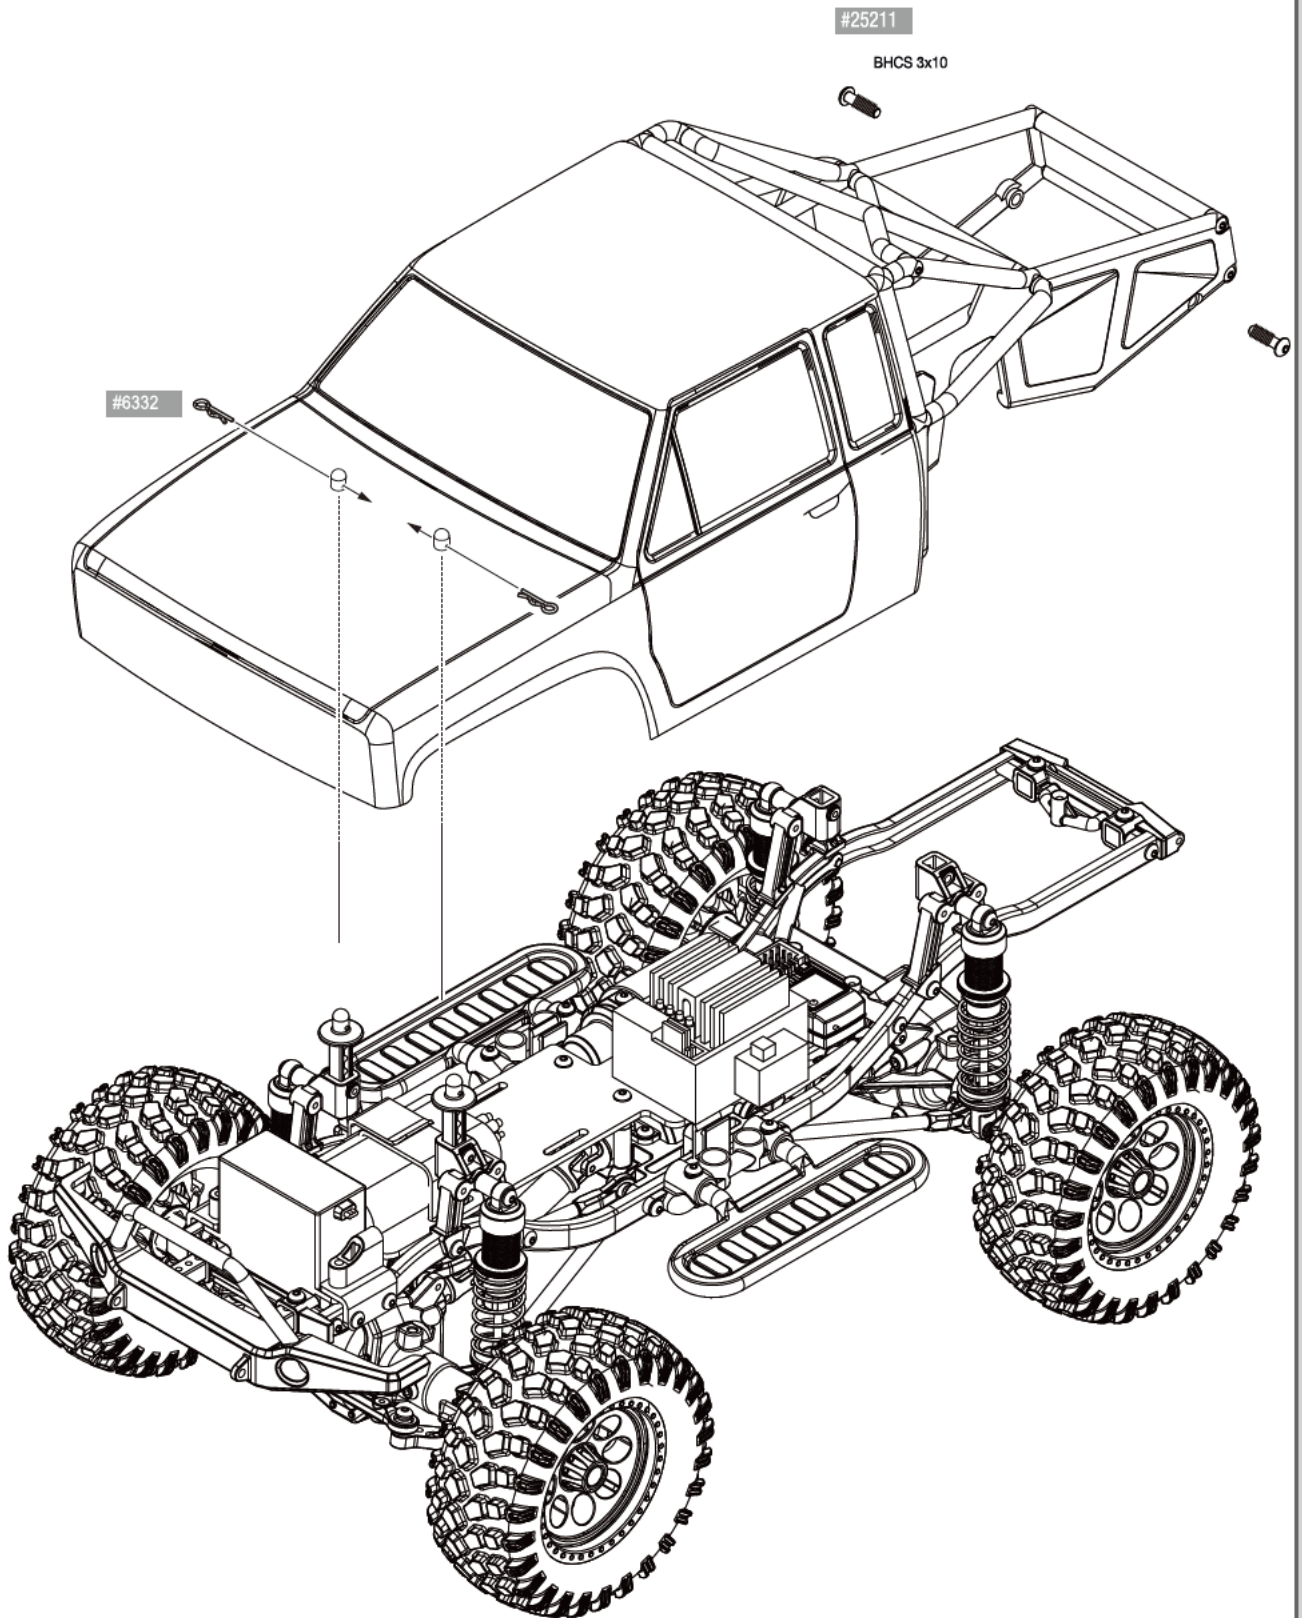

STEP 23 :: Body 車殼

-  M2.5 x 10mm BHCS (x6) #31522
-  M2.5 x 14mm BHCS (x8) #41073
-  M2.5 x 20mm BHCS (x2) #41074

STEP 1

STEP 2

STEP 3

STEP 4

Part #	Description	Part #	Description
1499	FT Body Reamer	41012	CR12 Front CVA Drive Shafts
1518	FT Hex Driver Tool Set, 3pc.	41013	CR12 Front CVA Drive Cups
1596	FT Locking Adhesive	41014	CR12 Front CVA Rebuild
1597	Factory Team Tire Adhesive, medium viscosity	41015	CR12 Rear Drive Axles
1737	FT Body Scissors	41016	CR12 Steering Blocks
25211	Screws, M3x10 mm BCHS	41017	CR12 Servo Saver and Servo Mounts
25181	Screws, M3x10 mm BHPS	41018	CR12 Steering Block Screws
25188	Screws, M3x20 mm BHSS	41019	CR12 Shock Set, plastic parts
25237	Bearings, 5x10x4 mm	41021	CR12 Shock Shafts
25616	Bearings, 10x15x4 mm	41022	CR12 Shock Rod Ends
27101	RT1508 Digital HV Hi-Torque Competition Servo	41023	CR12 Shock Pistons, 2 holes
27200	Reedy 1216-C2 Dual AC/DC Competition Balance Charger	41024	CR12 Shock Rebuild Kit
27231	Reedy USB Li-Ion Balance Charger	41025	CR12 Shock Springs, 0.8 mm
27329	Reedy 850mAh 7.4V Li-Ion Battery	41027	CR12 Shock Cap Bushings
27422	CR380 Brushed Crawler Motor	41029	CR12 Front Upper and Lower Links Set
29198	Reedy SC400 Brushed ESC w/Crawler Mode	41031	CR12 Rear Upper and Lower Links Set
29203	AE XP120 2.4GHz Radio System	41033	CR12 Pivot Balls, 5.0mm, short neck
29204	AE XP-R4 2.4GHz 4CH Receiver	41034	CR12 Pivot Balls, 5.0mm, long neck
29287	XP LED Trail Headlight Set	41035	CR12 Main Drive Gear
31350	Screws, M2.5x10 mm FHCS	41036	CR12 Main Drive Gear Shaft
31521	Screws, M2.5 x 8 BHCS	41037	CR12 Main Drive Gear Shaft Pin
31522	Screws, M2.5x10 mm BHCS	41038	CR12 Center Drive Shaft Set
31532	Screws, M3x0.5x8 mm BHCS	41040	CR12 Drive Shaft Set Screws
31541	Screws, M3x6 mm FHCS	41041	CR12 Step Gear
31551	Locknuts, M4 with flange	41042	CR12 Step Gear Shaft and Bushings
41000	CR12 C-Channel Frame Rails	41043	CR12 Pinion Gear, 11T
41001	CR12 Shock Towers and Bumper Mounts	41044	CR12 Pinion Gear, 12T
41002	CR12 Body Posts	41045	CR12 Electronics Tray, metal
41003	CR12 Gearbox and Motor Mount	41047	CR12 Battery Straps
41004	CR12 Front Axle Housing and Hubs	41048	CR12 Steering Turnbuckle Set
41005	CR12 Rear Axle Housing and Hubs	41049	CR12 Wheel Hexes and Pins Set
41007	CR12 Input Pinion Gear	41051	CR12 Wheel Set, chrome
41008	CR12 Input Pinion Gear Shaft	41052	CR12 Wheel Set, Black
41009	CR12 Differential Ring Gear	41053	CR12 Wheel Set, Satin Silver
41010	CR12 Differential Bevel Gear, metal	41054	CR12 Multi-Terrain Tires
41011	CR12 Differential Set	41055	CR12 Tioga Tires