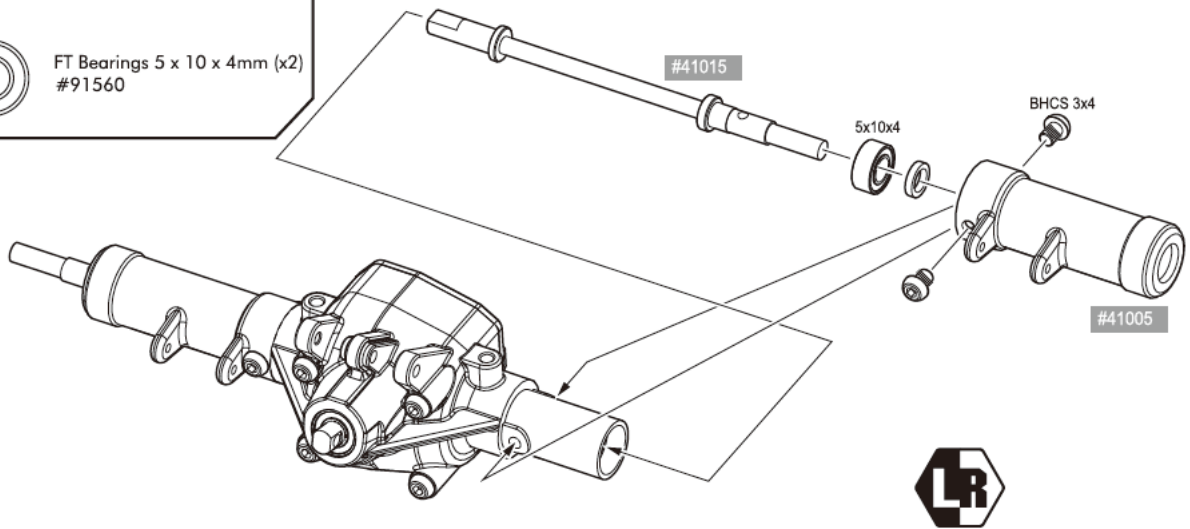

STEP 3 :: Front Axle 前傳動組

M3 x 4mm BHCS (x4) #91158

**STEP 4** :: Front Steering Set 前轉向組

3 x 11.6mm C-Hub Screw (x4) #41018

FT Bearings 5 x 10 x 4mm (x4) #91560

STEP 5 :: Rear Hub Set 後輪座組

-  M3 x 4mm BHCS (x4) #91158
-  FT Bearings 5 x 10 x 4mm (x2) #91560