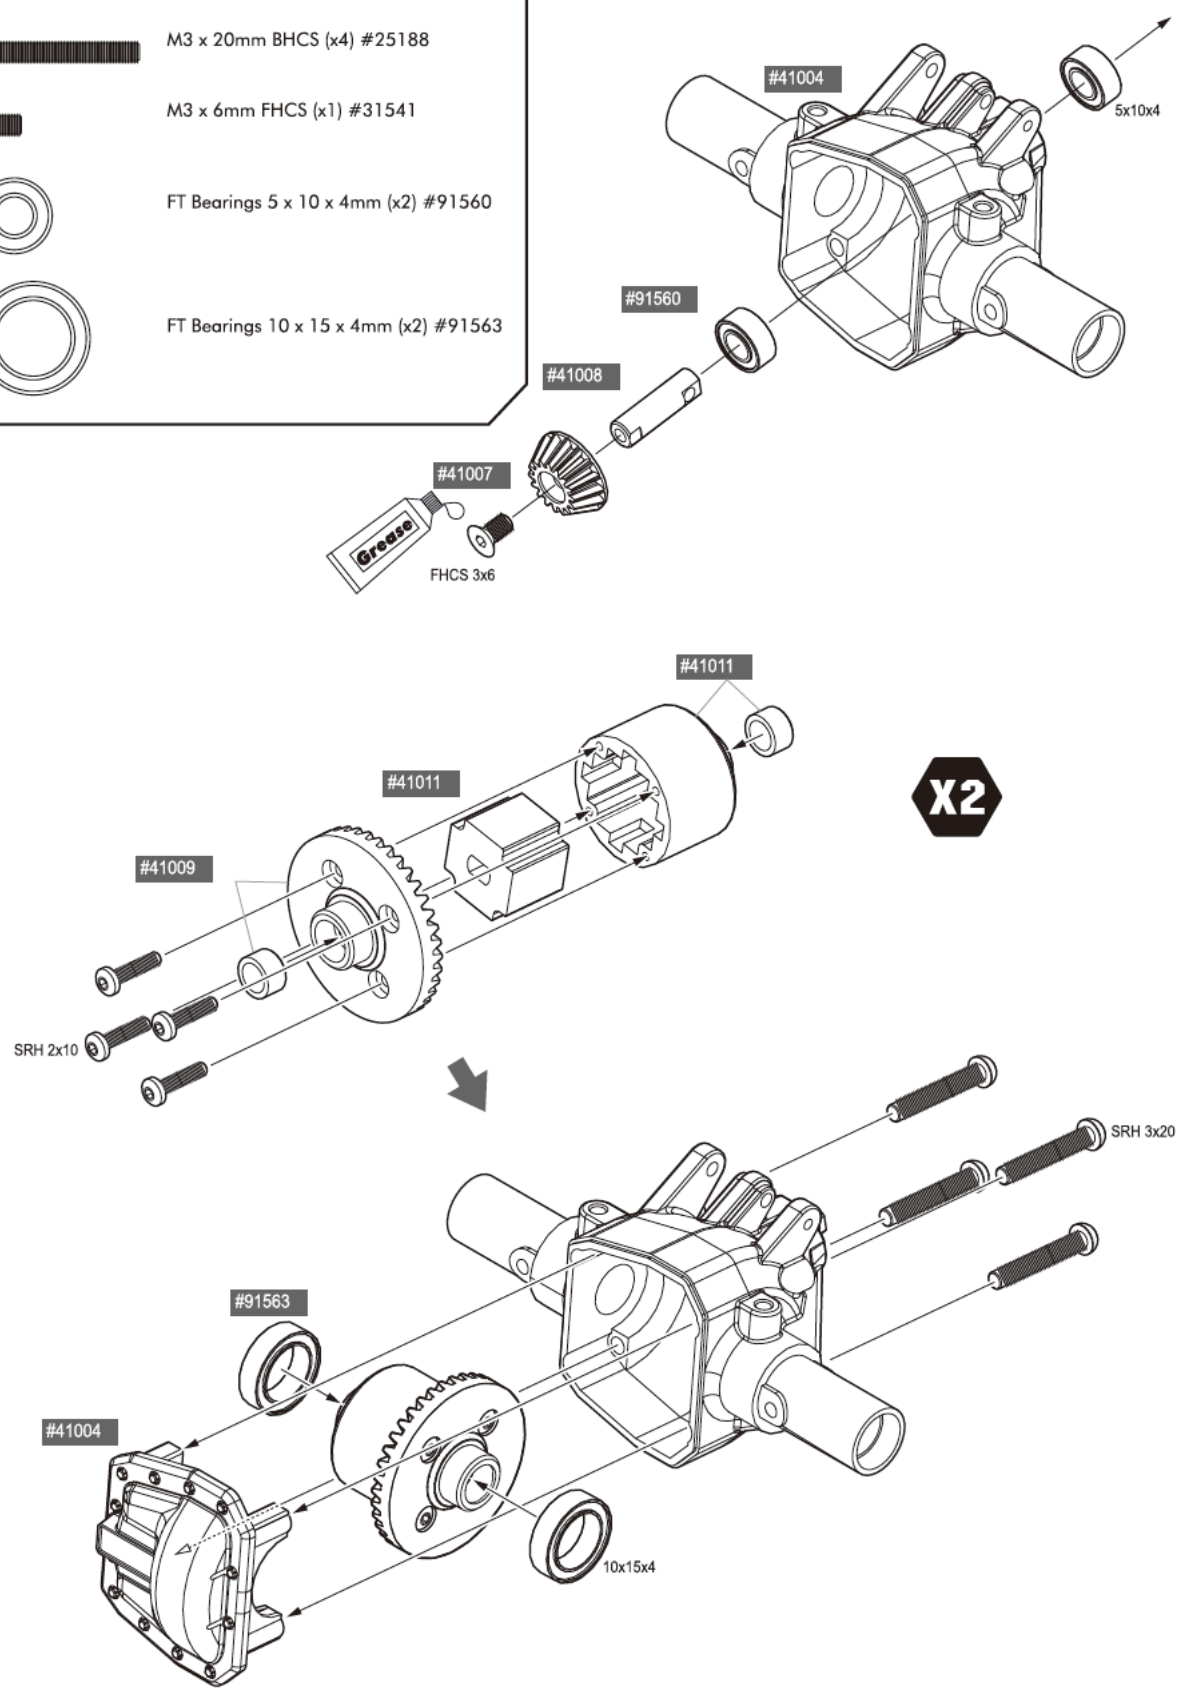

1:12 Scale Ready-To-Run
Electric 4x4 Off Road Truck

CR12 TRAIL SERIES

#40005 CR12 Trail Series Tioga

READY-TO-RUN

INCLUDES
LED
TWO PIECE LIGHT SET

1:12 Scale Ready-To-Run Electric 4x4 Off Road Truck Manual & Catalog

CHAMPIONS *by* **DESIGN**

TeamAssociated.com

TEAM ASSOCIATED

STEP 1 :: Chassis 車體

 M2.5 x 8mm (x16) BHCS #31521

 M2.5 x 10mm (x2) FHCS #31350

STEP 2 :: **Front/Rear Differential** 前/後差速組

-  M2 x 10mm SRH Screw (x8) #41073
-  M3 x 20mm BHCS (x4) #25188
-  M3 x 6mm FHCS (x1) #31541
-  FT Bearings 5 x 10 x 4mm (x2) #91560
-  FT Bearings 10 x 15 x 4mm (x2) #91563

STEP 3 :: Front Axle 前傳動組

M3 x 4mm BHCS (x4) #91158

**STEP 4** :: Front Steering Set 前轉向組

3 x 11.6mm C-Hub Screw (x4) #41018

FT Bearings 5 x 10 x 4mm (x4) #91560

STEP 5 :: Rear Hub Set 後輪座組

-  M3 x 4mm BHCS (x4) #91158
-  FT Bearings 5 x 10 x 4mm (x2) #91560