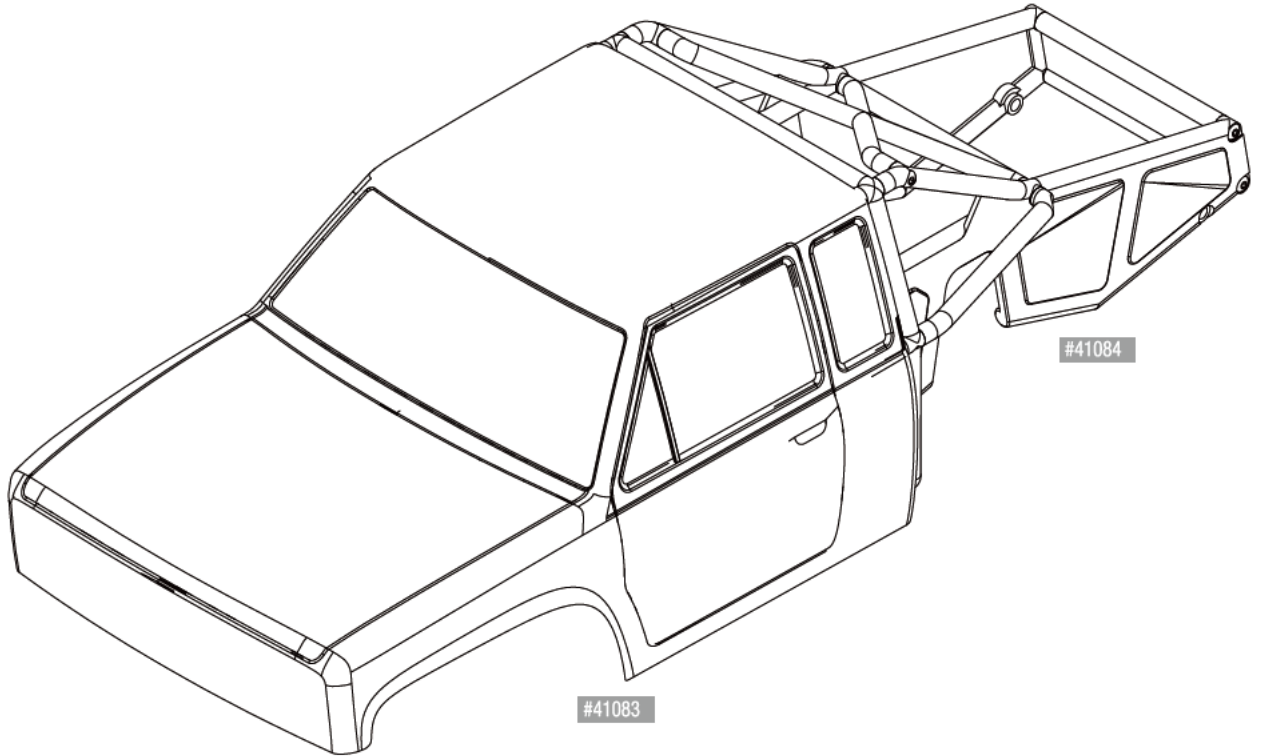

STEP 23 :: Body 車殼

- M2.5 x 10mm BHCS (x6) #31522
- M2.5 x 14mm BHCS (x8) #41073
- M2.5 x 20mm BHCS (x2) #41074