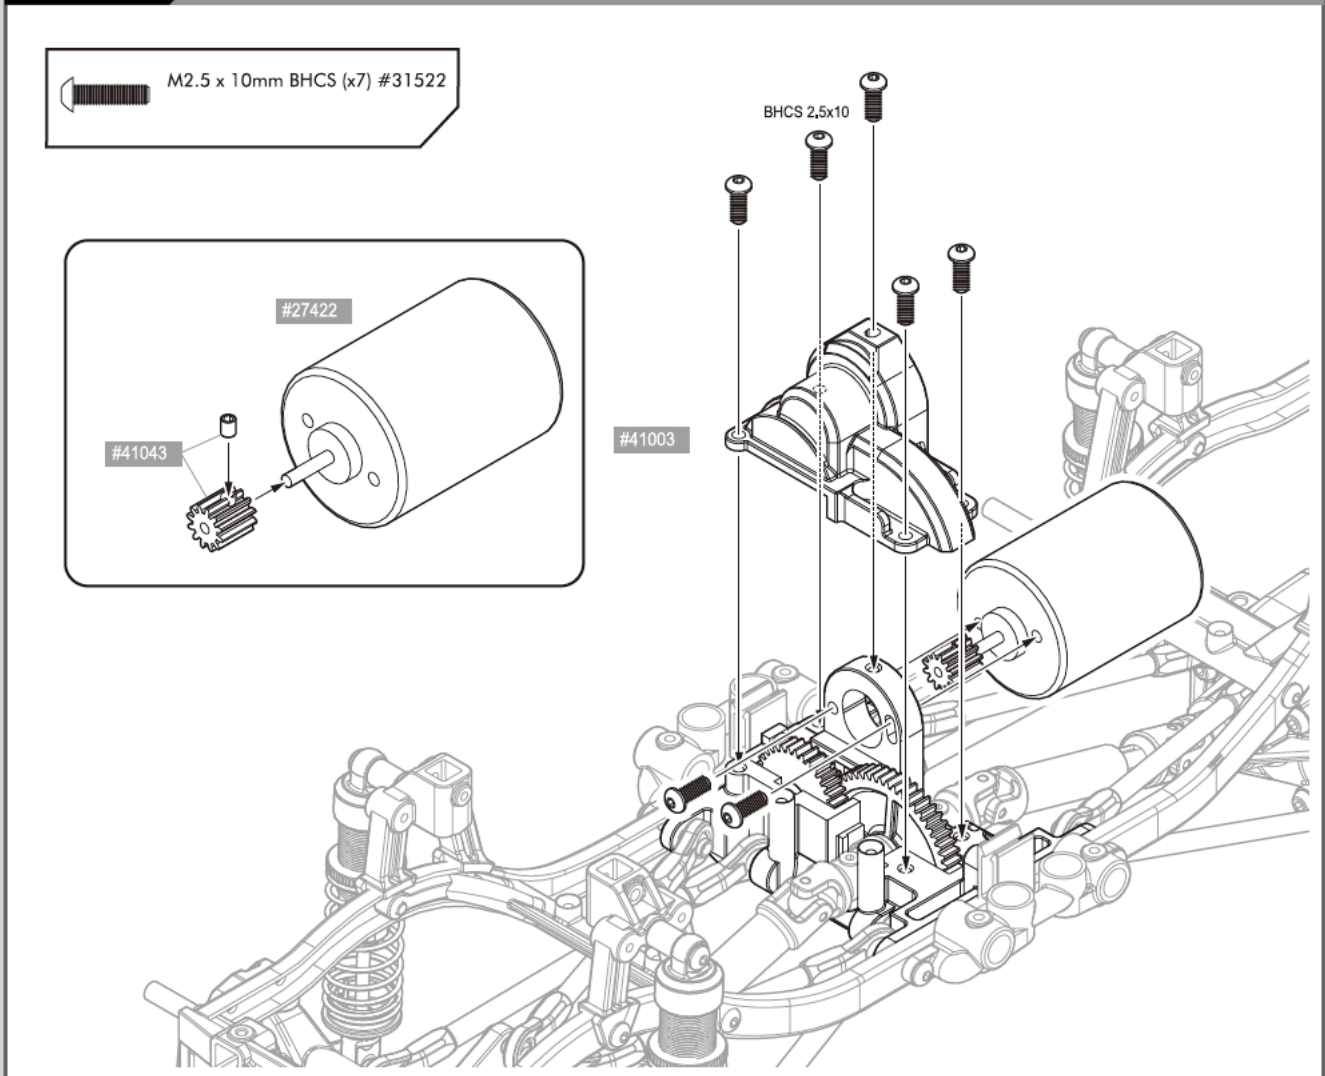

STEP 14 :: Motor 馬達組