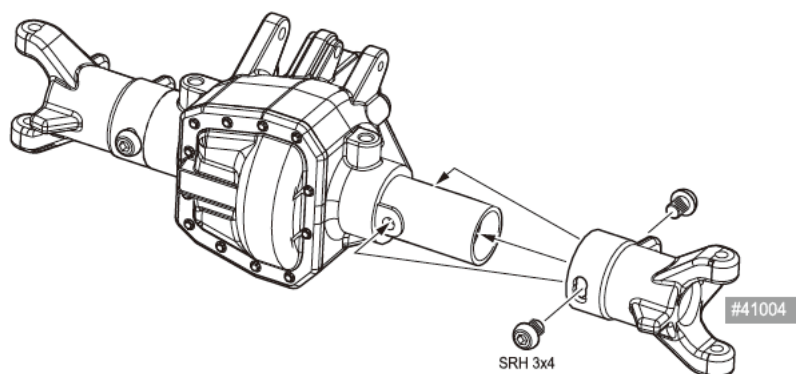

CHAMPIONS *by* **DESIGN**

TeamAssociated.com

TEAM ASSOCIATED

STEP 1 :: Chassis 車體

 M2.5 x 8mm (x16) BHCS #31521

 M2.5 x 10mm (x2) FHCS #31350

STEP 2 :: **Front/Rear Differential** 前/後差速組

-  M2 x 10mm SRH Screw (x8) #41073
-  M3 x 20mm BHCS (x4) #25188
-  M3 x 6mm FHCS (x1) #31541
-  FT Bearings 5 x 10 x 4mm (x2) #91560
-  FT Bearings 10 x 15 x 4mm (x2) #91563

STEP 3 :: Front Axle 前傳動組

M3 x 4mm BHCS (x4) #91158

**STEP 4** :: Front Steering Set 前轉向組

3 x 11.6mm C-Hub Screw (x4) #41018

FT Bearings 5 x 10 x 4mm (x4) #91560

STEP 5 :: Rear Hub Set 後輪座組

-  M3 x 4mm BHCS (x4) #91158
-  FT Bearings 5 x 10 x 4mm (x2) #91560