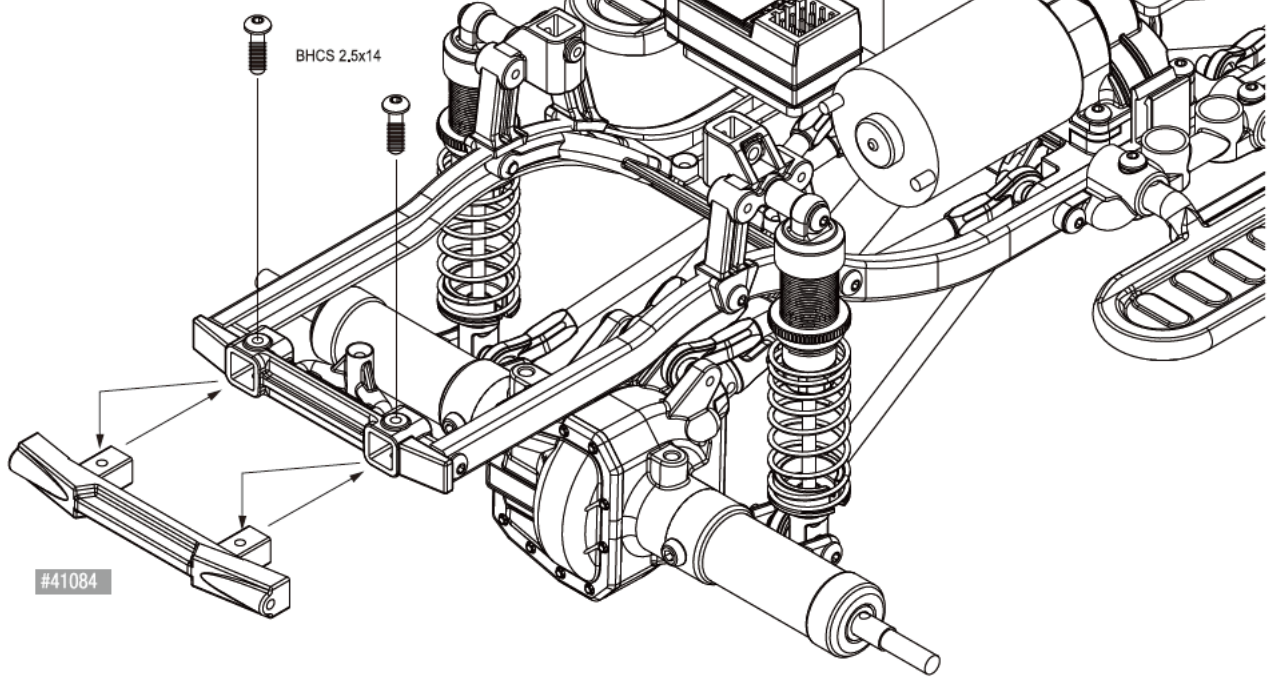

STEP 20 :: *Rear Bumper* 後防撞板

M2.5 x 14mm BHCS (x2) #41074