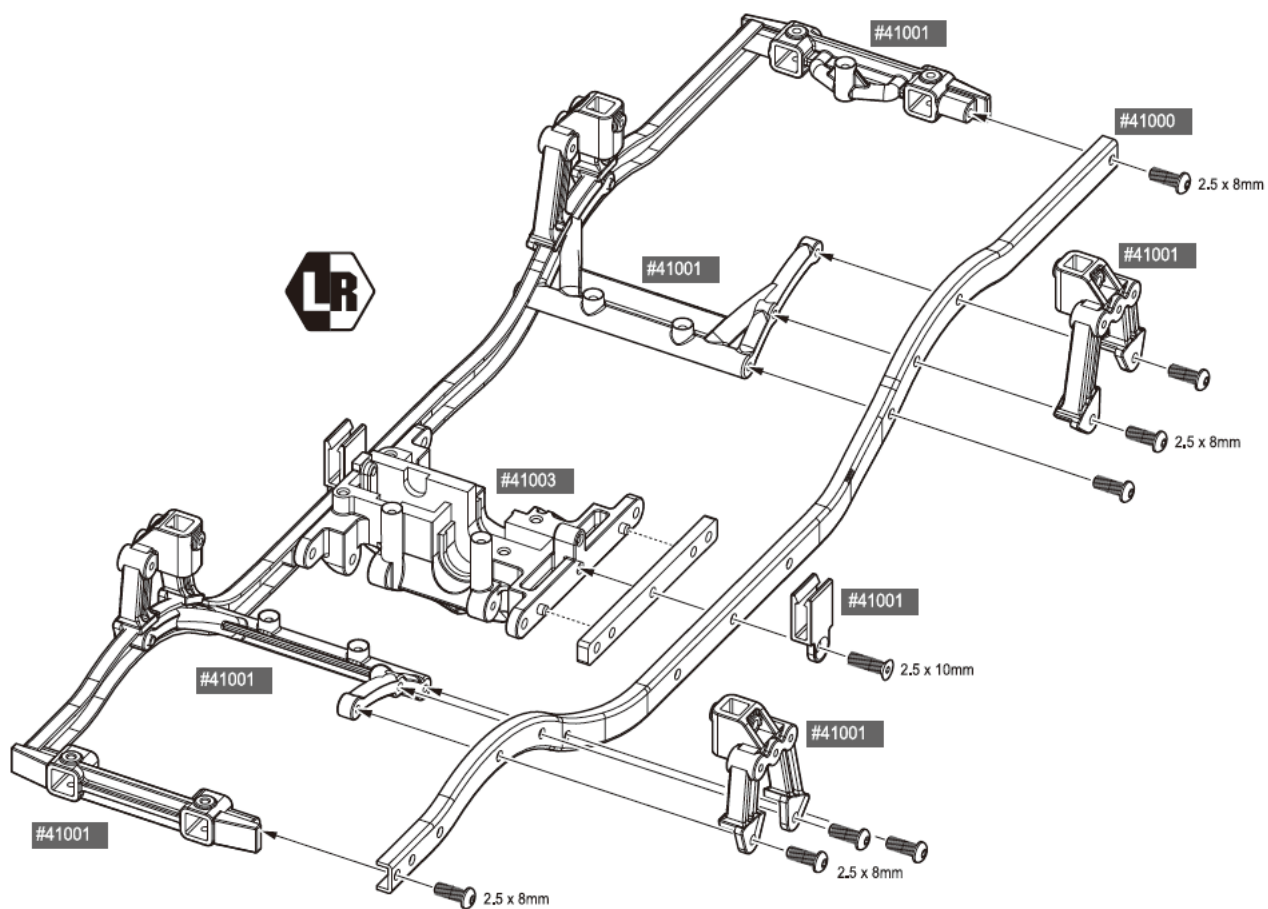

1:12 Scale Ready-To-Run
Electric 4x4 Off Road Truck

CR12 TRAIL SERIES

#40005 CR12 Trail Series Tioga

READY-TO-RUN

INCLUDES
LED
TWO PIECE LIGHT SET

1:12 Scale Ready-To-Run Electric 4x4 Off Road Truck Manual & Catalog

CHAMPIONS *by* **DESIGN**

TeamAssociated.com

TEAM ASSOCIATED

STEP 1 :: Chassis 車體

 M2.5 x 8mm (x16) BHCS #31521

 M2.5 x 10mm (x2) FHCS #31350

STEP 2 :: **Front/Rear Differential** 前/後差速組

-  M2 x 10mm SRH Screw (x8) #41073
-  M3 x 20mm BHCS (x4) #25188
-  M3 x 6mm FHCS (x1) #31541
-  FT Bearings 5 x 10 x 4mm (x2) #91560
-  FT Bearings 10 x 15 x 4mm (x2) #91563

STEP 3 :: Front Axle 前傳動組

M3 x 4mm BHCS (x4) #91158

**STEP 4** :: Front Steering Set 前轉向組

3 x 11.6mm C-Hub Screw (x4) #41018

FT Bearings 5 x 10 x 4mm (x4) #91560

STEP 5 :: Rear Hub Set 後輪座組

-  M3 x 4mm BHCS (x4) #91158
-  FT Bearings 5 x 10 x 4mm (x2) #91560