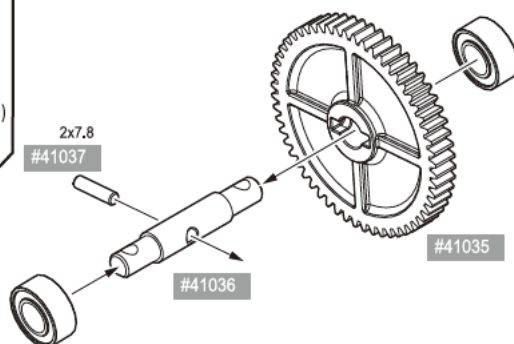

STEP 11 :: Center Gear 中央齒輪