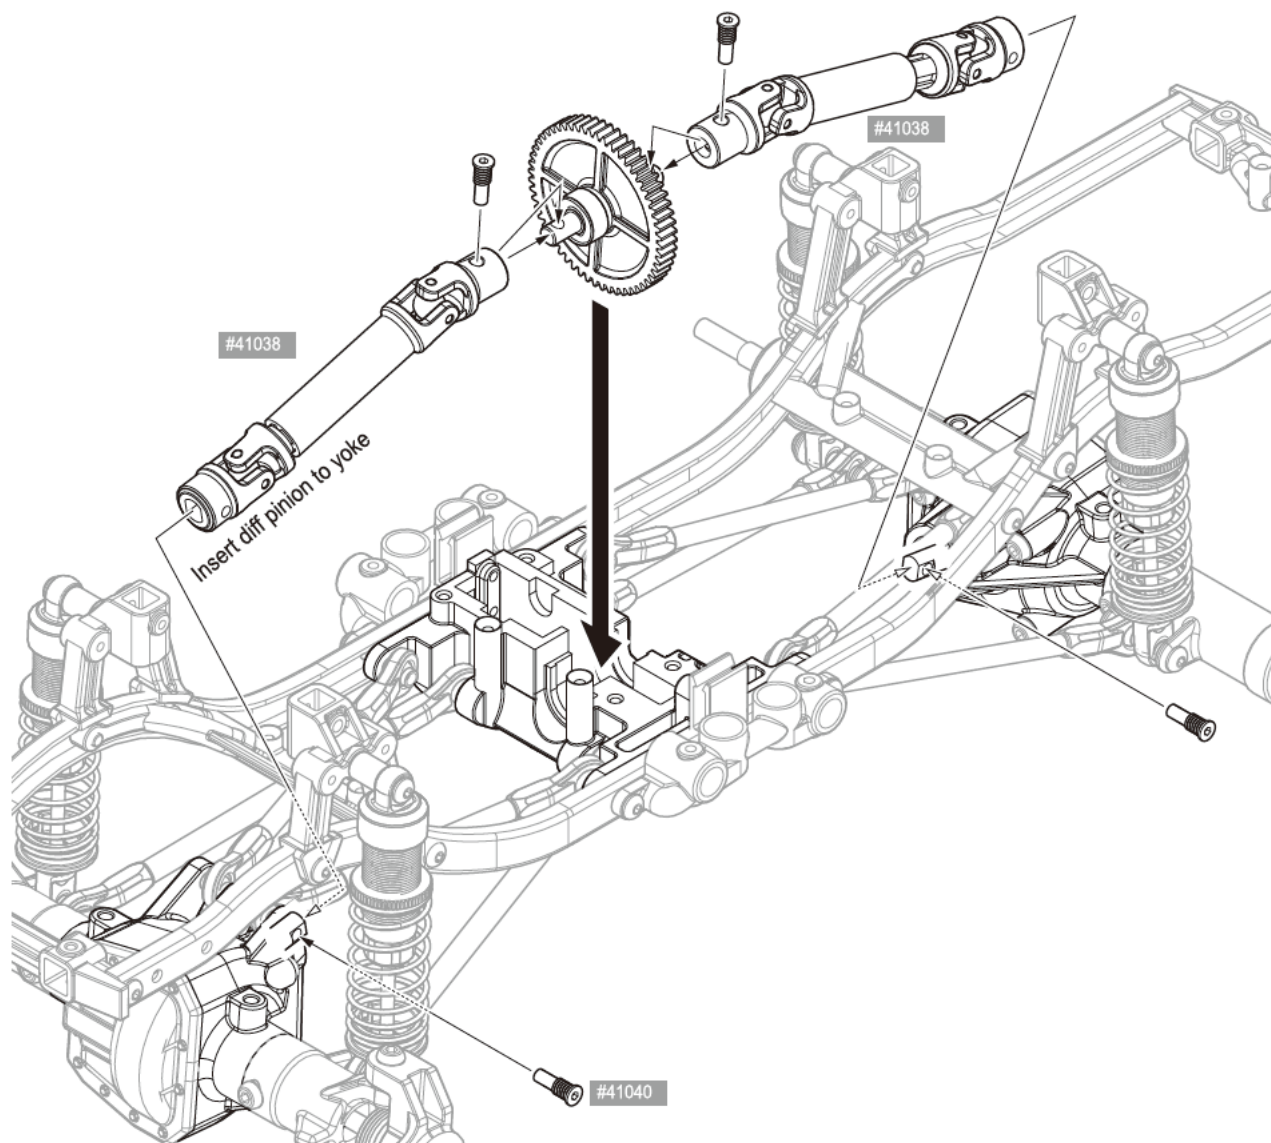

STEP 12 :: Center Drive Shaft 中央傳動軸