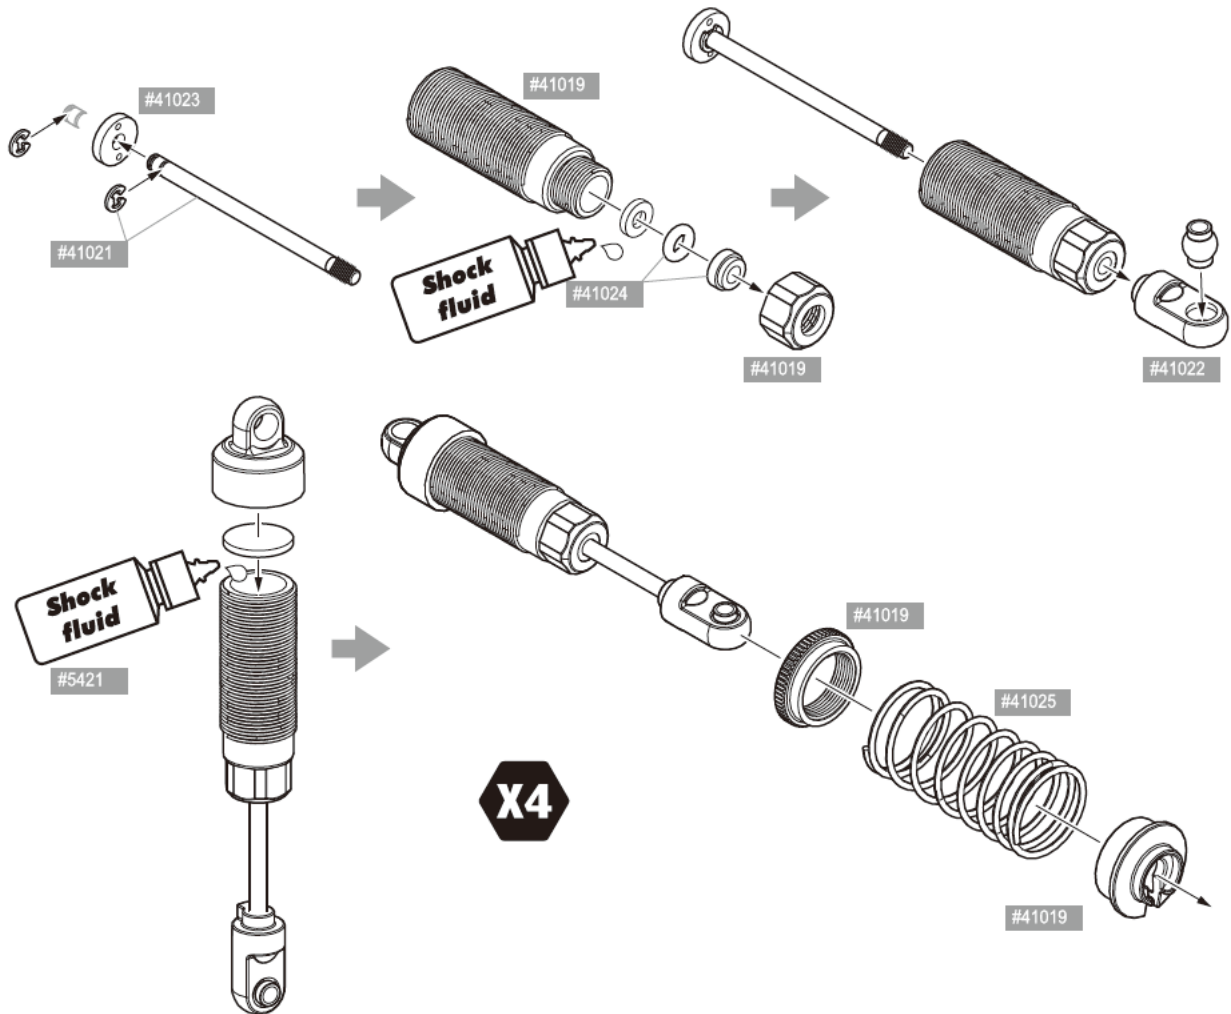

STEP 3 :: Front Axle 前傳動組

M3 x 4mm BHCS (x4) #91158

**STEP 4** :: Front Steering Set 前轉向組

3 x 11.6mm C-Hub Screw (x4) #41018

FT Bearings 5 x 10 x 4mm (x4) #91560

STEP 5 :: Rear Hub Set 後輪座組

-  M3 x 4mm BHCS (x4) #91158
-  FT Bearings 5 x 10 x 4mm (x2) #91560

STEP 6 :: Shock Assembly 避震器組

STEP 7 :: Front Adjustable Links 前可調連桿

STEP 8 :: Front Suspension 前懸吊組

- | | |
|--|------------------------------|
|  | M2.5 x 10mm BHCS (x2) #31522 |
|  | M2.5 x 14mm SRH (x4) #41074 |
|  | M2.5 x 20mm SRH (x2) #41075 |
|  | M2.5 x 25mm SRH (x2) #41076 |