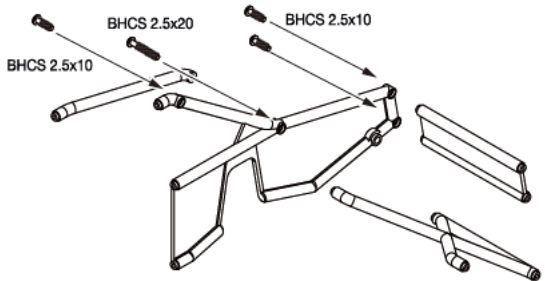

STEP 23 :: Body 車殼

- M2.5 x 10mm BHCS (x6) #31522
- M2.5 x 14mm BHCS (x8) #41073
- M2.5 x 20mm BHCS (x2) #41074

STEP 1