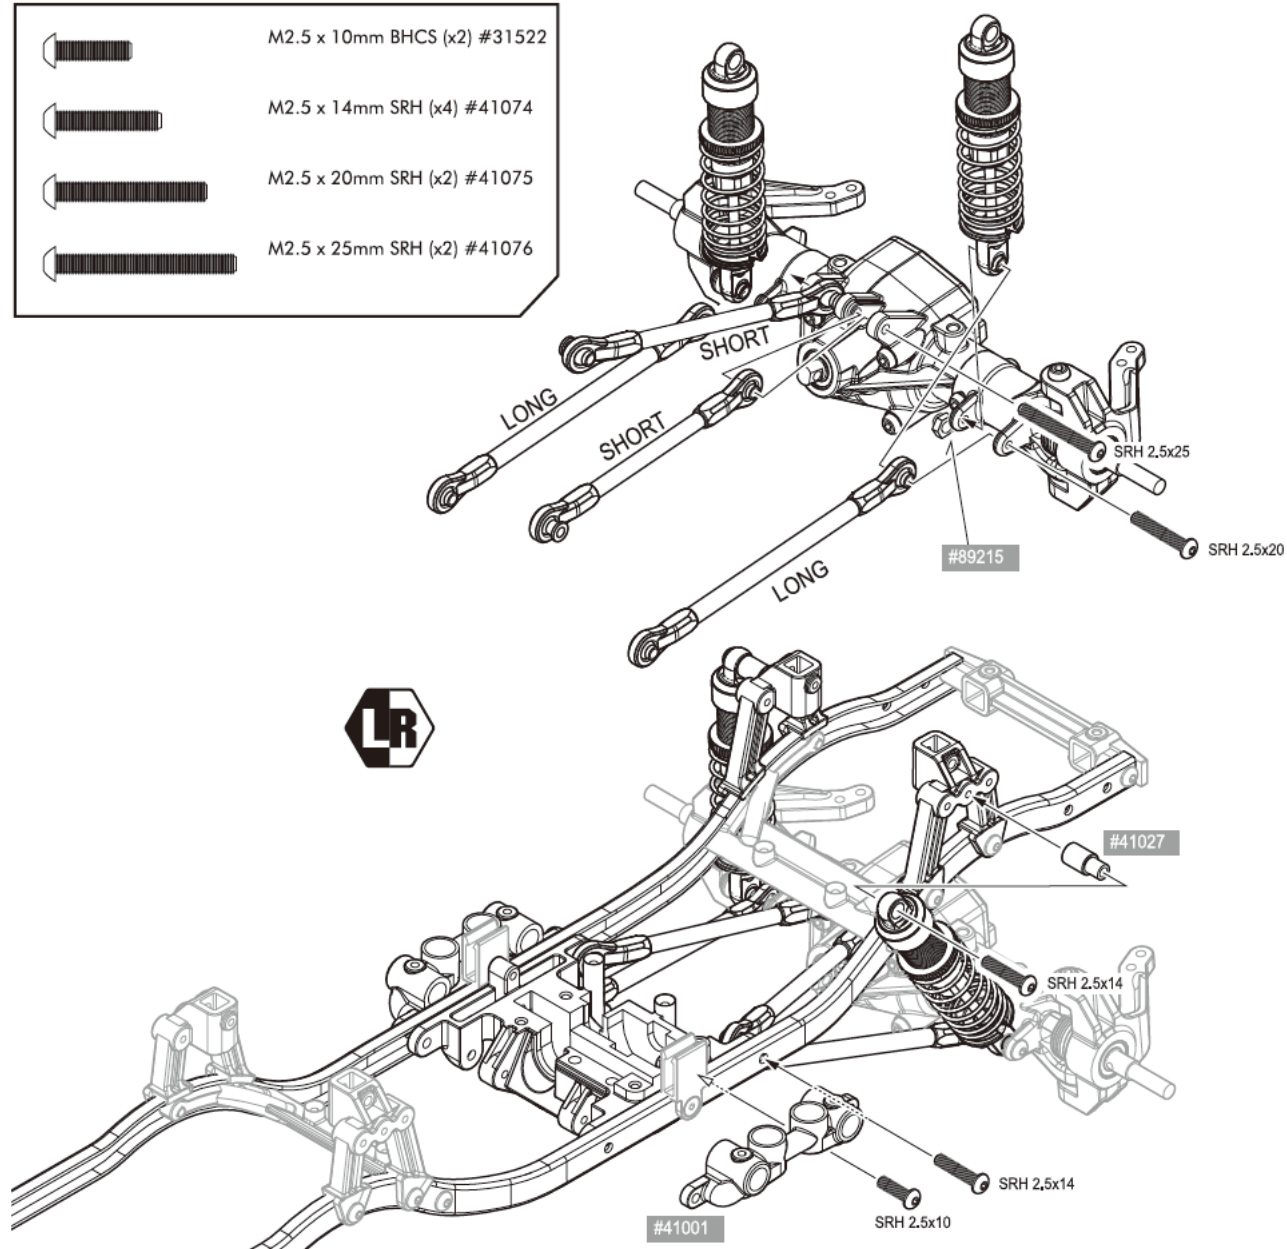

CHAMPIONS *by* **DESIGN**

TeamAssociated.com

TEAM ASSOCIATED

STEP 1 :: Chassis 車體

 M2.5 x 8mm (x16) BHCS #31521

 M2.5 x 10mm (x2) FHCS #31350

STEP 2 :: **Front/Rear Differential** 前/後差速組

-  M2 x 10mm SRH Screw (x8) #41073
-  M3 x 20mm BHCS (x4) #25188
-  M3 x 6mm FHCS (x1) #31541
-  FT Bearings 5 x 10 x 4mm (x2) #91560
-  FT Bearings 10 x 15 x 4mm (x2) #91563

STEP 3 :: Front Axle 前傳動組

M3 x 4mm BHCS (x4) #91158

**STEP 4** :: Front Steering Set 前轉向組

3 x 11.6mm C-Hub Screw (x4) #41018

FT Bearings 5 x 10 x 4mm (x4) #91560

STEP 5 :: Rear Hub Set 後輪座組

-  M3 x 4mm BHCS (x4) #91158
-  FT Bearings 5 x 10 x 4mm (x2) #91560

STEP 6 :: Shock Assembly 避震器組

STEP 7 :: Front Adjustable Links 前可調連桿

STEP 8 :: Front Suspension 前懸吊組

- | | |
|--|------------------------------|
|  | M2.5 x 10mm BHCS (x2) #31522 |
|  | M2.5 x 14mm SRH (x4) #41074 |
|  | M2.5 x 20mm SRH (x2) #41075 |
|  | M2.5 x 25mm SRH (x2) #41076 |

STEP 9 :: Rear Adjustable Links 後可調連桿

STEP 10 :: Rear Suspension 後懸吊組

- | | |
|--|------------------------------|
|  | M2.5 x 10mm SHCS (x1) #31522 |
|  | M2.5 x 14mm SRH (x2) #41074 |
|  | M2.5 x 18mm SRH (x1) #41075 |
|  | M2.5 x 25mm SRH (x1) #41076 |