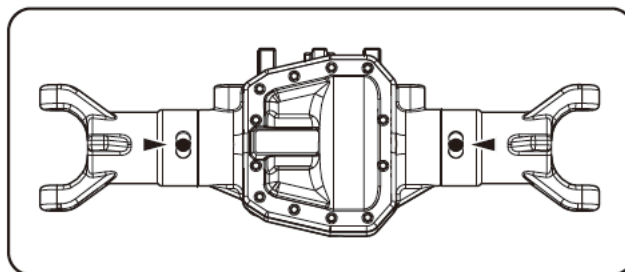

CHAMPIONS *by* **DESIGN**

TeamAssociated.com

TEAM ASSOCIATED

STEP 1 :: Chassis 車體

 M2.5 x 8mm (x16) BHCS #31521

 M2.5 x 10mm (x2) FHCS #31350

STEP 2 :: **Front/Rear Differential** 前/後差速組

-  M2 x 10mm SRH Screw (x8) #41073
-  M3 x 20mm BHCS (x4) #25188
-  M3 x 6mm FHCS (x1) #31541
-  FT Bearings 5 x 10 x 4mm (x2) #91560
-  FT Bearings 10 x 15 x 4mm (x2) #91563

STEP 3 :: Front Axle 前傳動組

M3 x 4mm BHCS (x4) #91158

**STEP 4** :: Front Steering Set 前轉向組

3 x 11.6mm C-Hub Screw (x4) #41018

FT Bearings 5 x 10 x 4mm (x4) #91560

STEP 5 :: Rear Hub Set 後輪座組

-  M3 x 4mm BHCS (x4) #91158
-  FT Bearings 5 x 10 x 4mm (x2) #91560