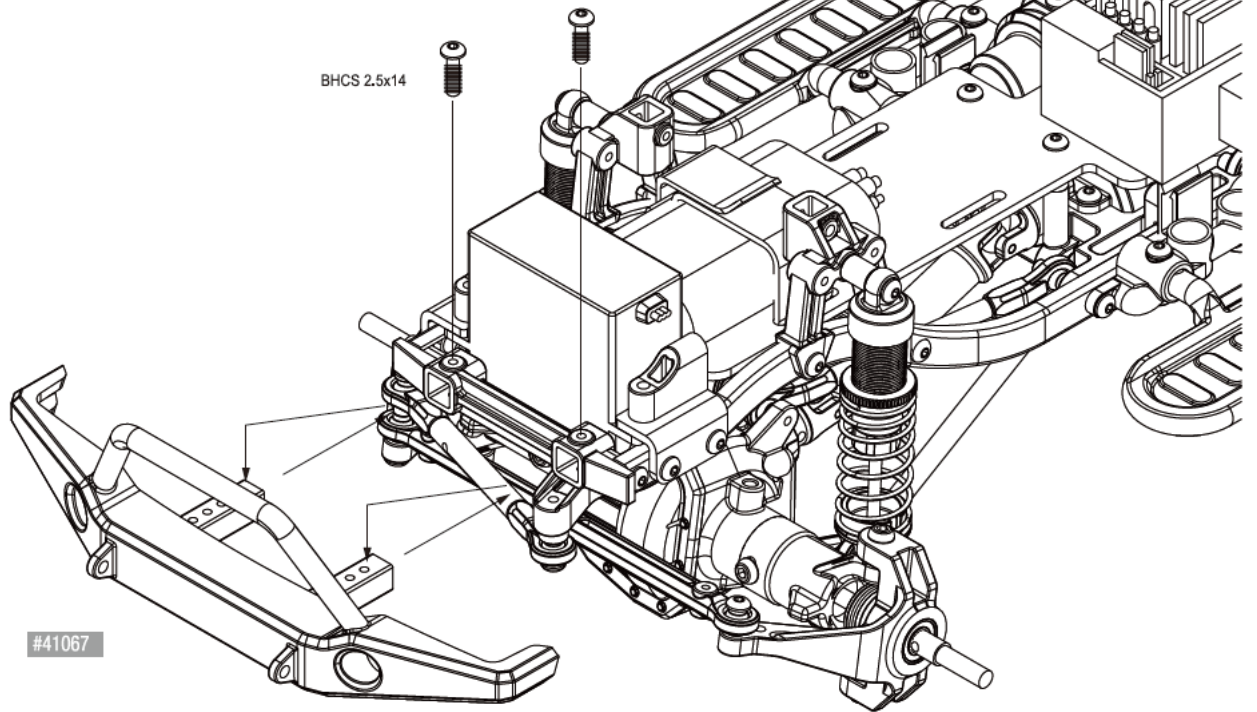

STEP 19 :: *Front Bumper* 前防撞板

M2.5 x 14mm BHCS (x2) #41074