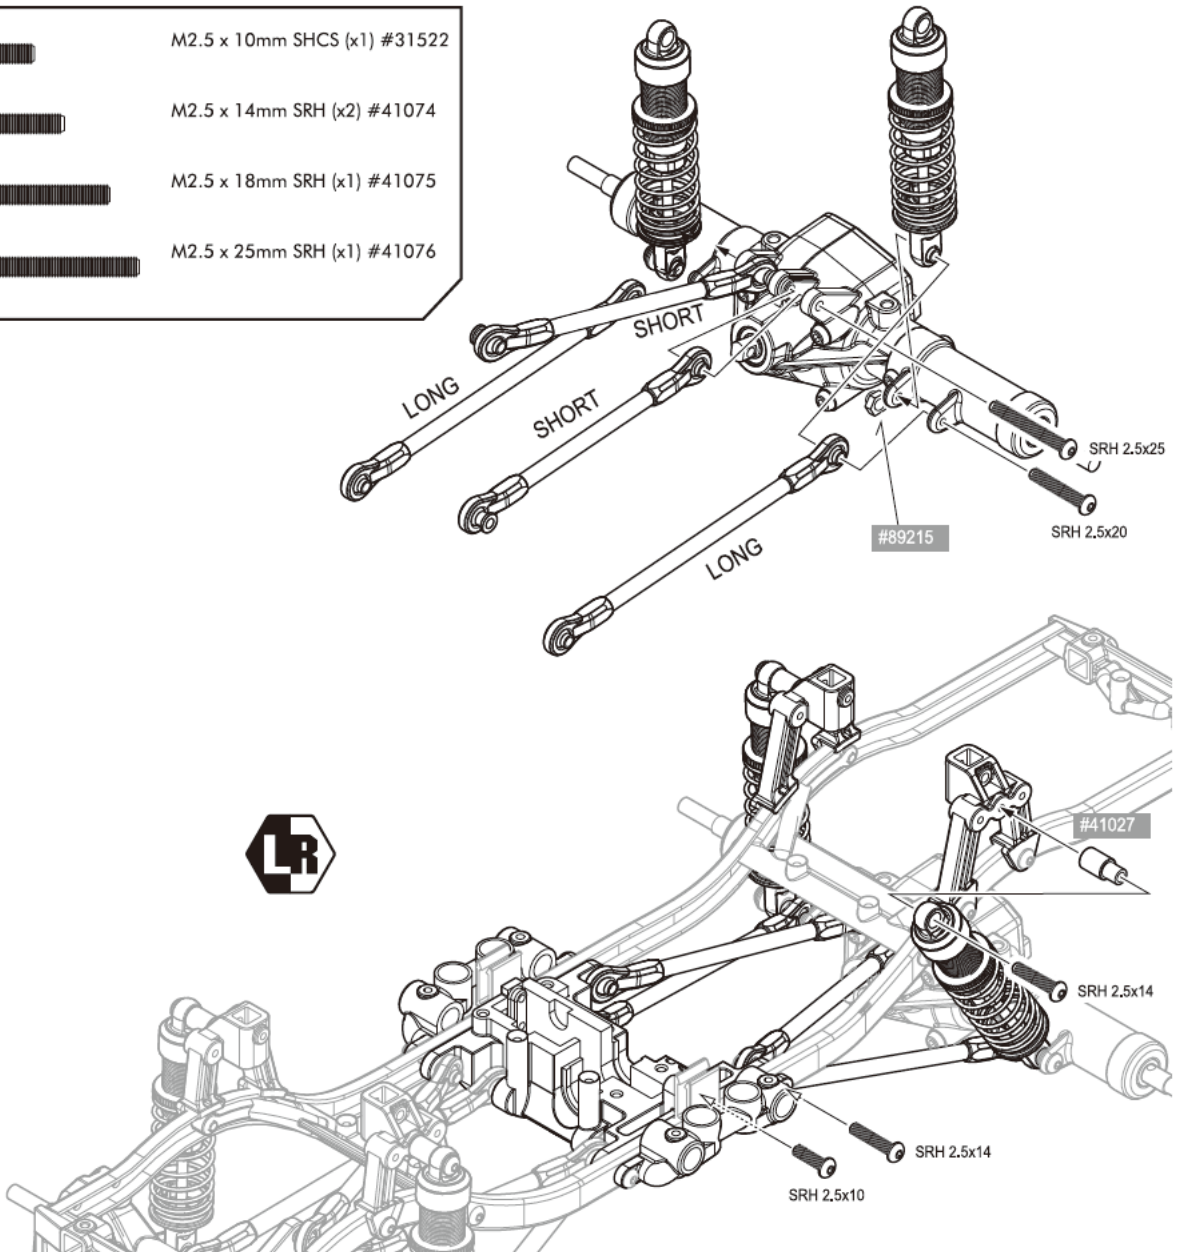

STEP 3 :: Front Axle 前傳動組

M3 x 4mm BHCS (x4) #91158

**STEP 4** :: Front Steering Set 前轉向組

3 x 11.6mm C-Hub Screw (x4) #41018

FT Bearings 5 x 10 x 4mm (x4) #91560

STEP 5 :: Rear Hub Set 後輪座組

-  M3 x 4mm BHCS (x4) #91158
-  FT Bearings 5 x 10 x 4mm (x2) #91560

STEP 6 :: Shock Assembly 避震器組

STEP 7 :: Front Adjustable Links 前可調連桿

STEP 8 :: Front Suspension 前懸吊組

- | | |
|--|------------------------------|
|  | M2.5 x 10mm BHCS (x2) #31522 |
|  | M2.5 x 14mm SRH (x4) #41074 |
|  | M2.5 x 20mm SRH (x2) #41075 |
|  | M2.5 x 25mm SRH (x2) #41076 |

STEP 9 :: Rear Adjustable Links 後可調連桿

STEP 10 :: Rear Suspension 後懸吊組

- | | |
|--|------------------------------|
|  | M2.5 x 10mm SHCS (x1) #31522 |
|  | M2.5 x 14mm SRH (x2) #41074 |
|  | M2.5 x 18mm SRH (x1) #41075 |
|  | M2.5 x 25mm SRH (x1) #41076 |