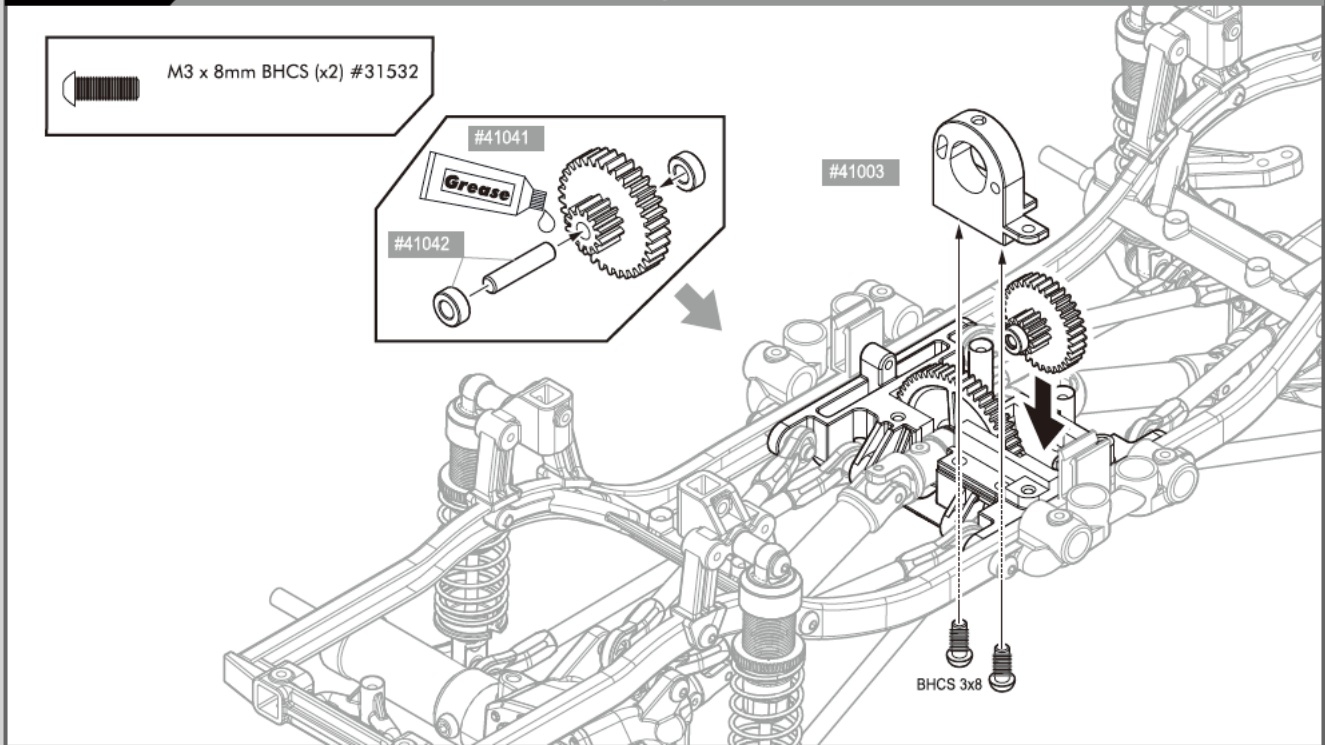

STEP 13 :: Center Gear Case 中央齒輪箱