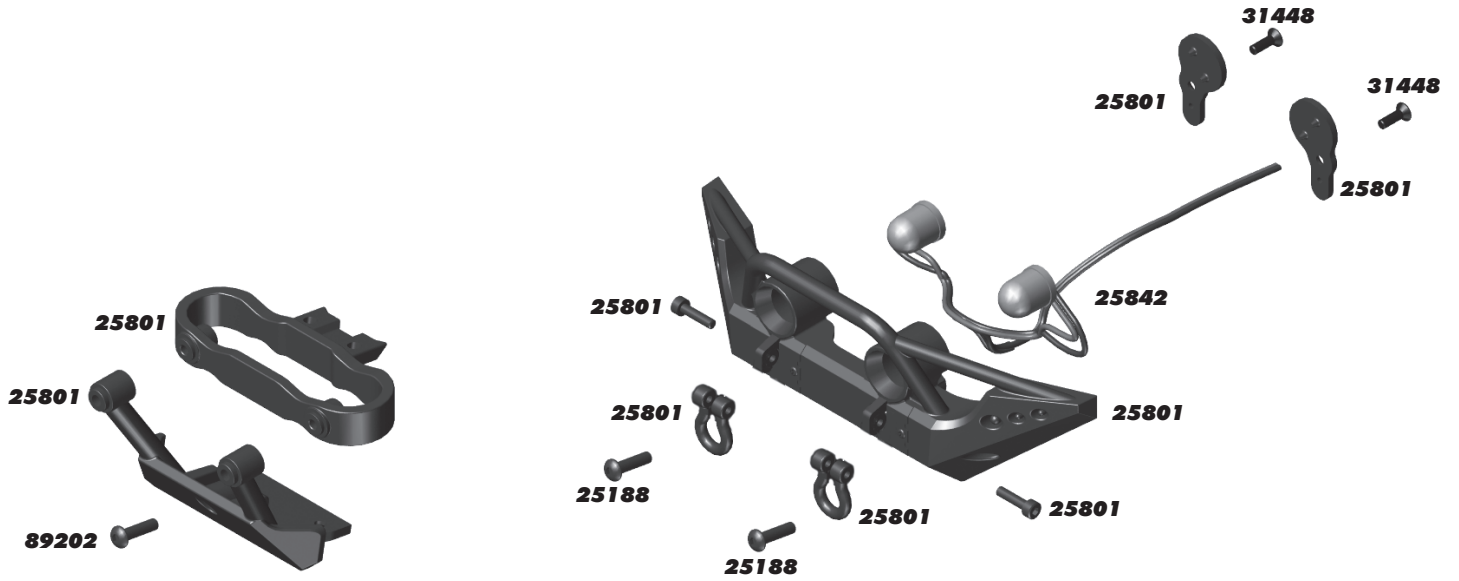

:: Front Bumpers

25188	M3x20mm BHCS	10
25801	Rival MT10 Skid Plates	1
25842	Rival MT10 LED Light Kit	1
31448	M2.5x8mm FHCS	10
89202	M3x12mm BHCS	10