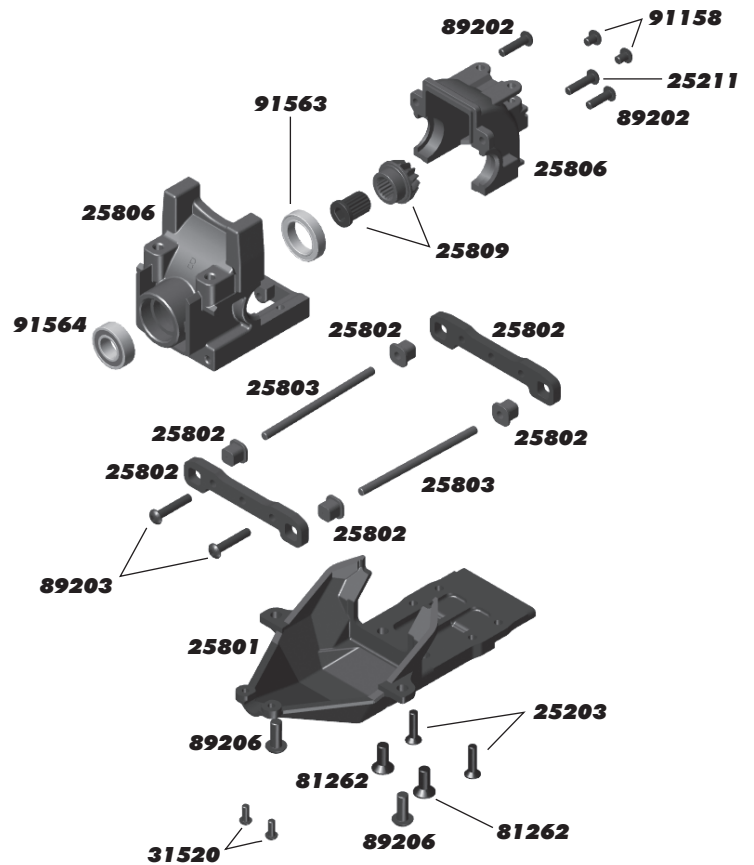

:: Rear Gearbox

25203	M3x12mm FHCS	10
25211	M3x10mm BHCS	10
25801	Rival MT10 Skid Plates	1
25802	Rival MT10 Arm Mounts	1
25803	Roval MT10 Hinge Pin Set	1
25806	Rival MT10 Front & Rear Gearboxes	1
25809	Rival MT10 Oudrive Shaft & Pinion Set	1
31520	M2.5x6mm BHCS	10
81262	M4x10mm FHCS	10
89202	M3x12mm BHCS	10
89203	M3x16mm BHCS	10
89206	M4x10mm BHCS	10
91158	M3x4mm BHCS	10
91563	FT 10x15x4mm Bearing	4
91564	FT 8x16x5mm Bearings	4