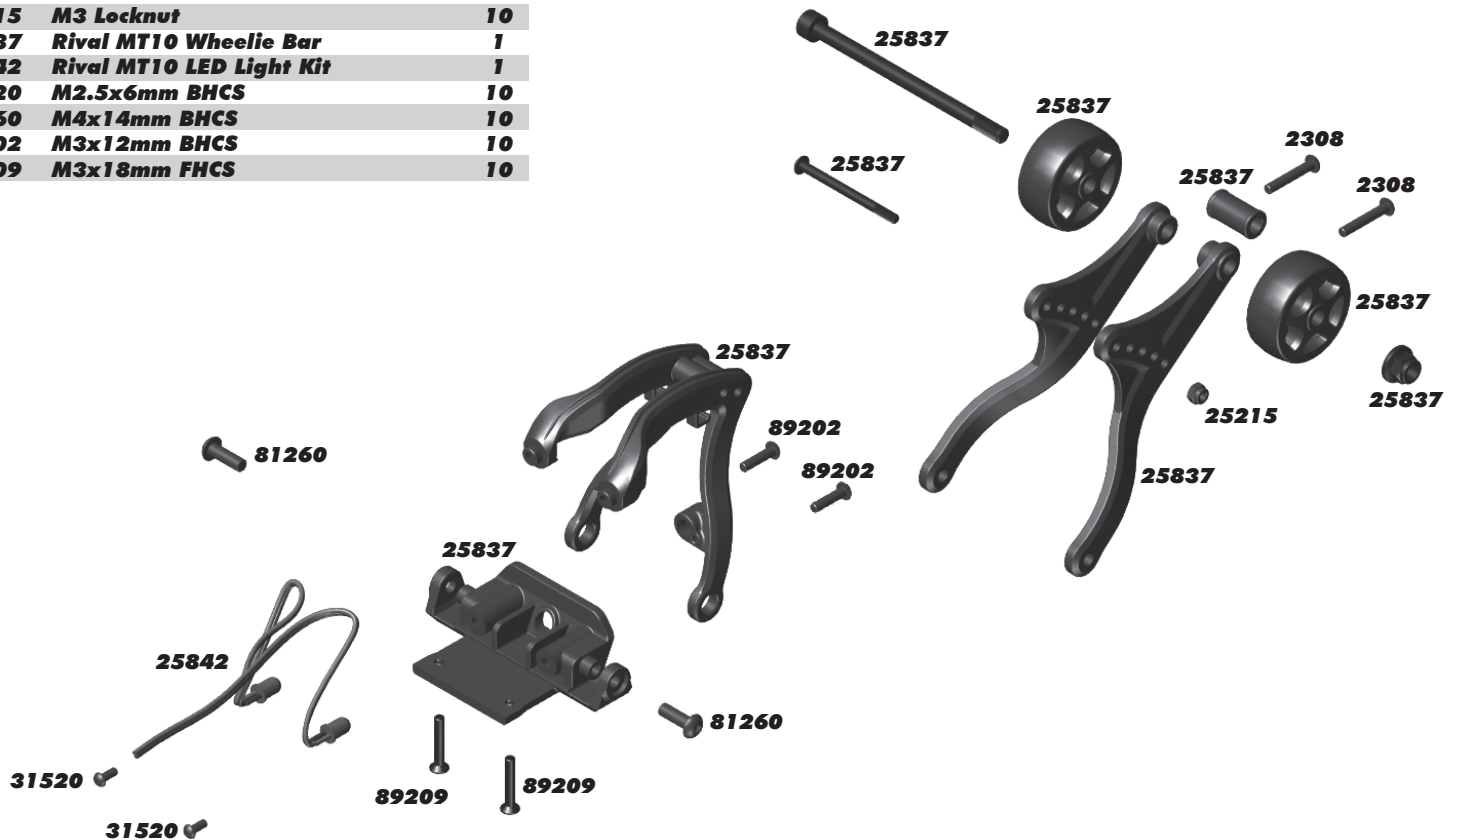

:: Rear Bumpers

2308	M3x18mm BHCS	10
25215	M3 Locknut	10
25837	Rival MT10 Wheelie Bar	1
25842	Rival MT10 LED Light Kit	1
31520	M2.5x6mm BHCS	10
81260	M4x14mm BHCS	10
89202	M3x12mm BHCS	10
89209	M3x18mm FHCS	10