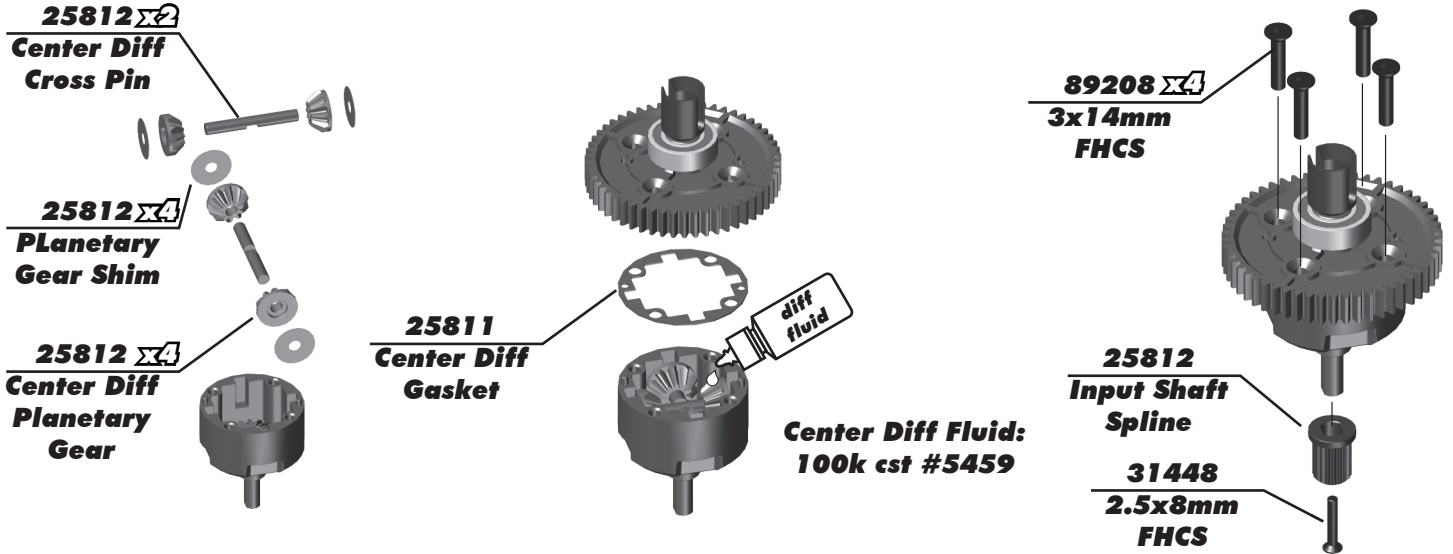

91564 8x16x5mm Bearing

25812 Center Diff Outdrive

25812 Center Diff Sun Gear

25812 Input Pin

25812 Center Diff Sun Gear

25812 Input Pin

**Build 1 (1 center)**

**:: Step 4**