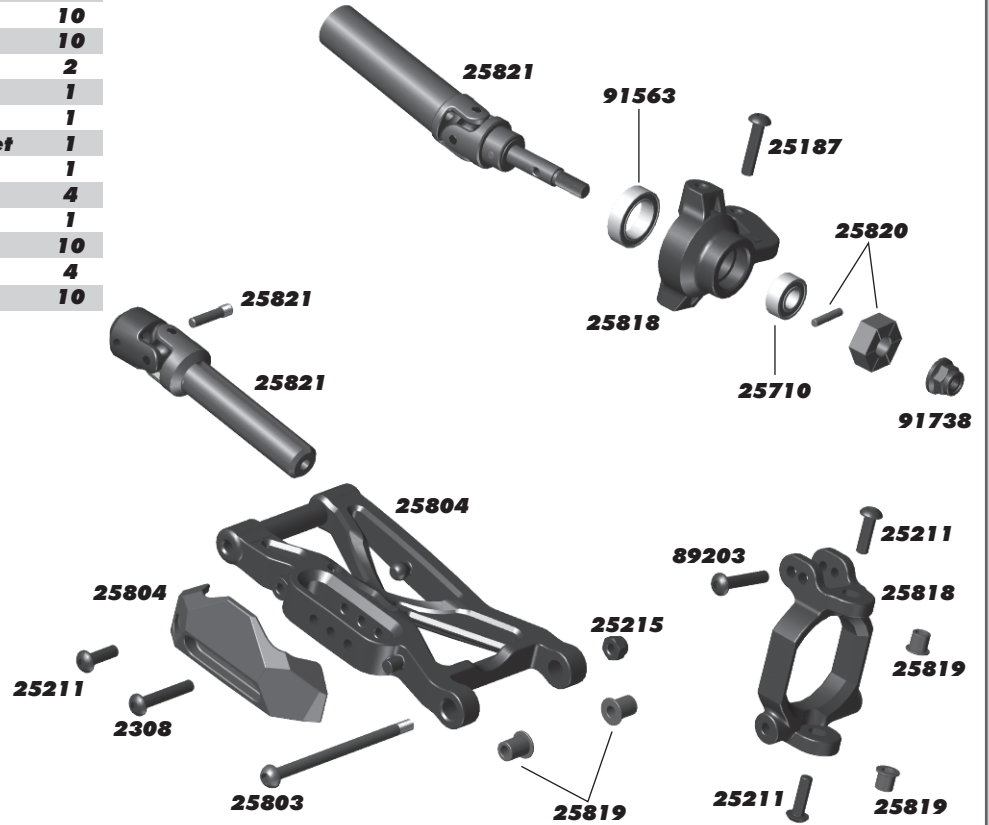

:: Front Arm

2308	M3x18mm BHCS	10
25187	M3x14mm BHCS	10
25211	M3x10mm BHCS	10
25215	M3 Locknut	10
25710	5x11x4mm Bearings	2
25803	Rival MT10 Hinge Pin Set	1
25804	Rival MT10 Suspension Arm Set	1
25818	Rival MT10 Caster & Steering Block Set	1
25819	Rival MT10 Hat Bushing Set	1
25820	Rival MT10 12mm Wheel Hexes	4
25821	Rival MT10 Drive Shaft Set	1
89203	M3x16mm BHCS	10
91563	FT 10x15x4mm Bearings	4
91738	M4 Black Nut, Serrated Aluminum	10