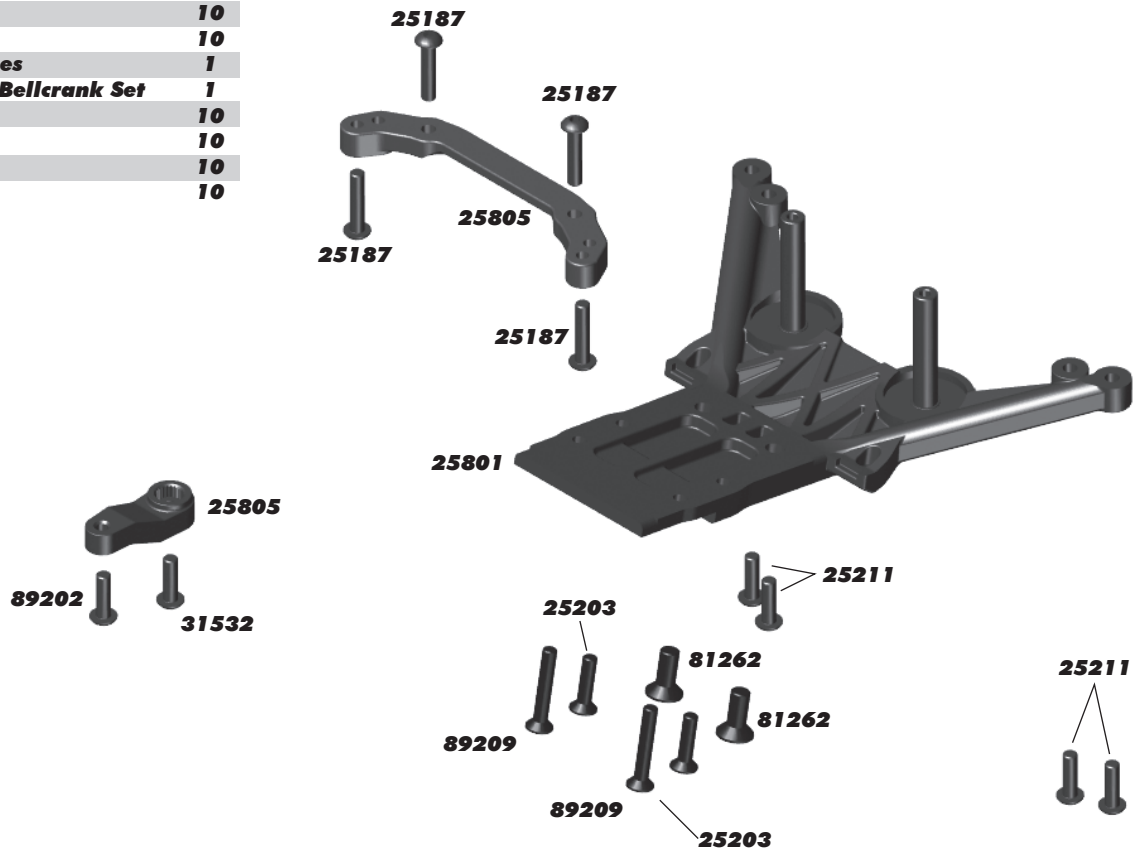

:: Front Bulkhead

25187	M3x14mm BHCS	10
25203	M3x12mm FHCS	10
25211	M3x10mm BHCS	10
25801	Rival MT10 Skid Plates	1
25805	Rival MT10 Steering Bellcrank Set	1
31532	M3x8mm BHCS	10
81262	M4x10mm FHCS	10
89202	M3x12mm BHCS	10
89209	M3x18mm FHCS	10