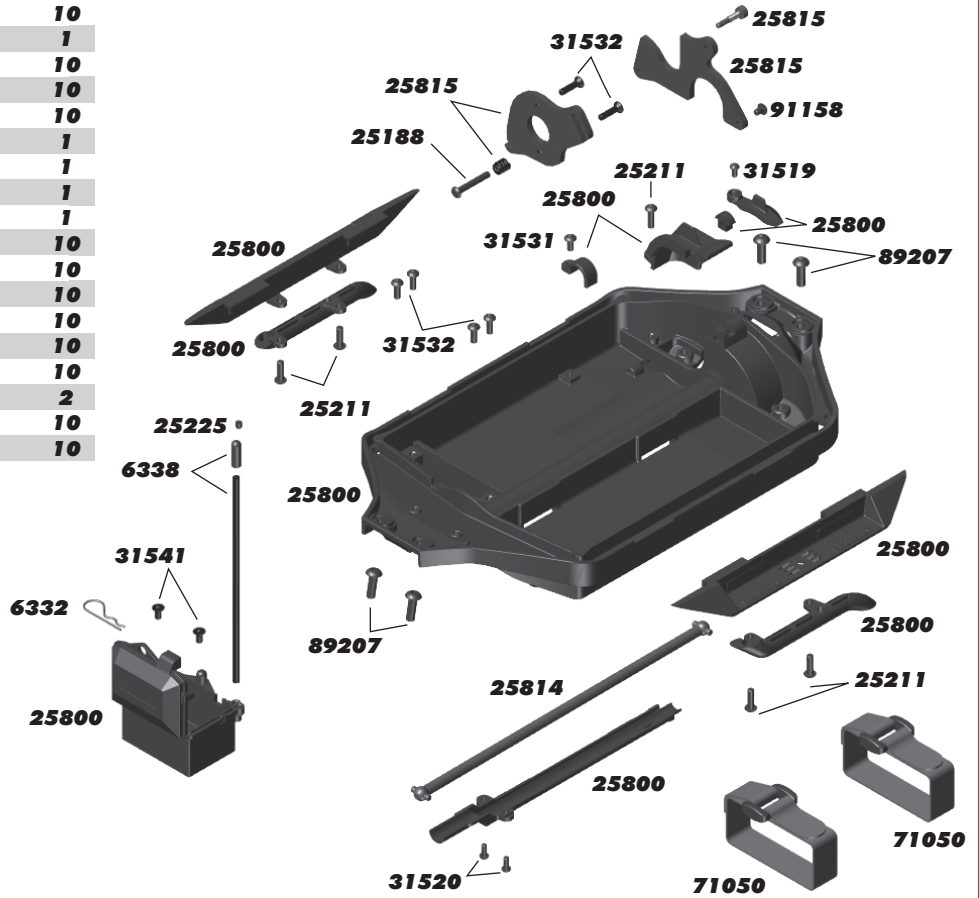

:: Chassis

6332	Body Clips	10
6338	Antenna Tube, 12"	1
25188	M3x20mm BHCS	10
25211	M3x10mm BHCS	10
25225	M3x3mm Set Screw	10
25800	Rival MT10 Chassis	1
25814	Rival MT10 Center Drive Shaft	1
25815	Rival MT10 Motor Mount Set	1
25844	12T-32P Pinion Gear	1
31500	M3x2.5mm Set Screw	10
31519	M2.5x5mm BHCS	10
31520	M2.5x6mm BHCS	10
31531	M3x6mm BHCS	10
31532	M3x8mm BHCS	10
31541	M3x6mm FHCS	10
71050	Hook and Loop Straps	2
89207	M4x12mm BHCS	10
91158	M3x4mm BHCS	10