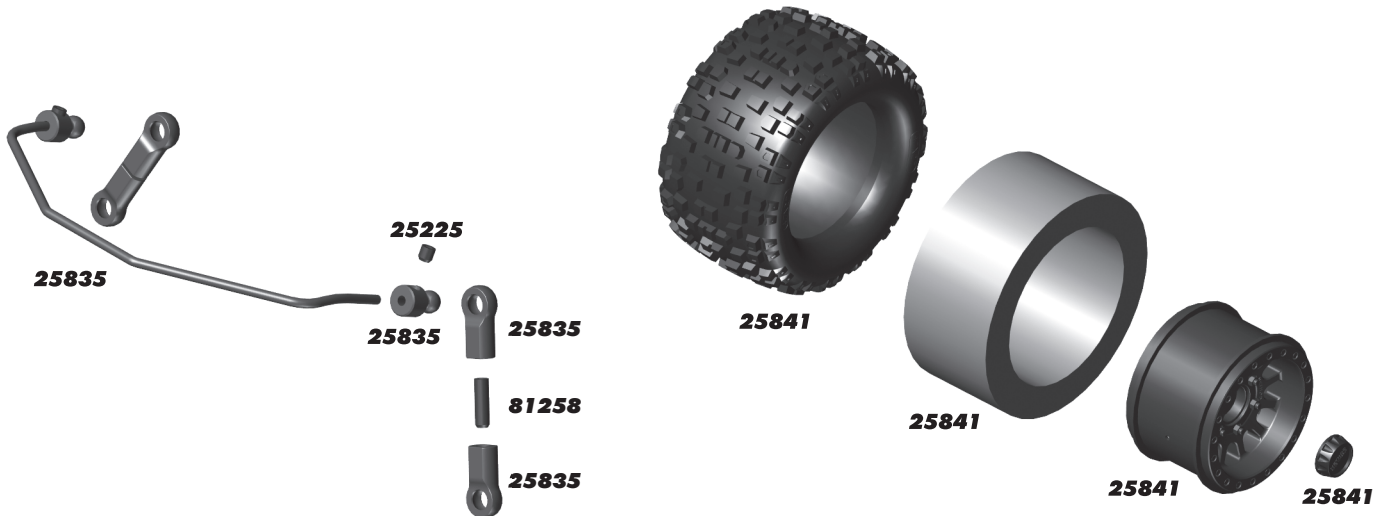

:: Turnbuckles / Swaybars / Wheels / Tires

25225	M3x3mm Set Screw	10
25824	Rival MT10 Turnbuckle Set	1
25827	Rival MT10 Pivot Balls, Short	10
25828	Rival MT10 Pivot Balls, Long	10
25835	Rival MT10 Front Anti-Roll Bar Set	1
25838	Rival MT10 Body, Clear	1
25839	Rival MT10 Body, Red/Blue	1
25841	Rival MT10 Off Road Tires & Method Wheels, Mounted	2
81258	M3x12mm Set Screw	10