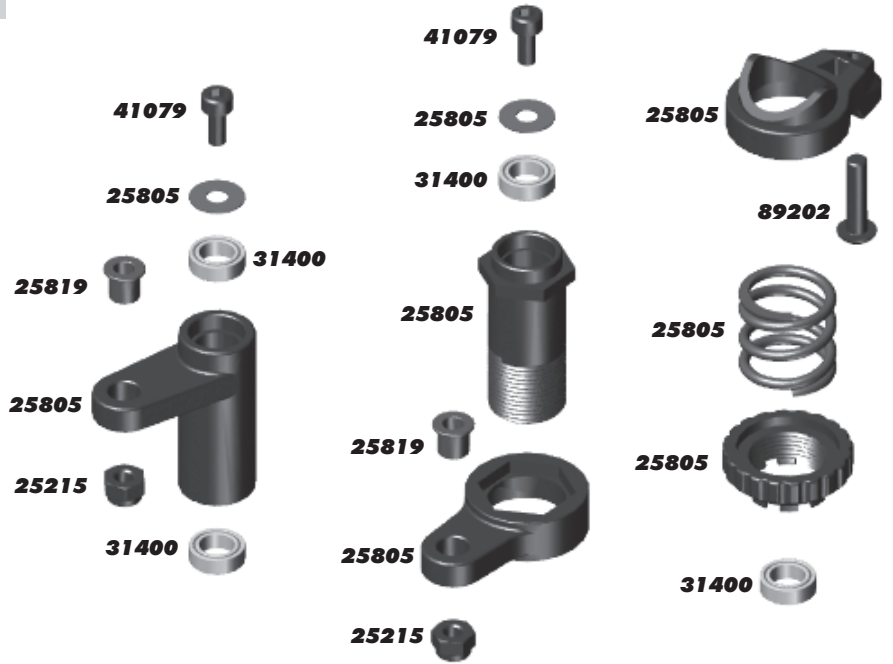

:: Steering Bellcrank

25215	M3 Locknut	10
25805	Rival MT10 Steering Bellcrank Set	1
25819	Rival MT10 Hat Bushing Set	1
31400	5x8x2.5mm Bearing	4
41079	M2.5x6mm SHCS	10
89202	M3x12mm BHCS	10