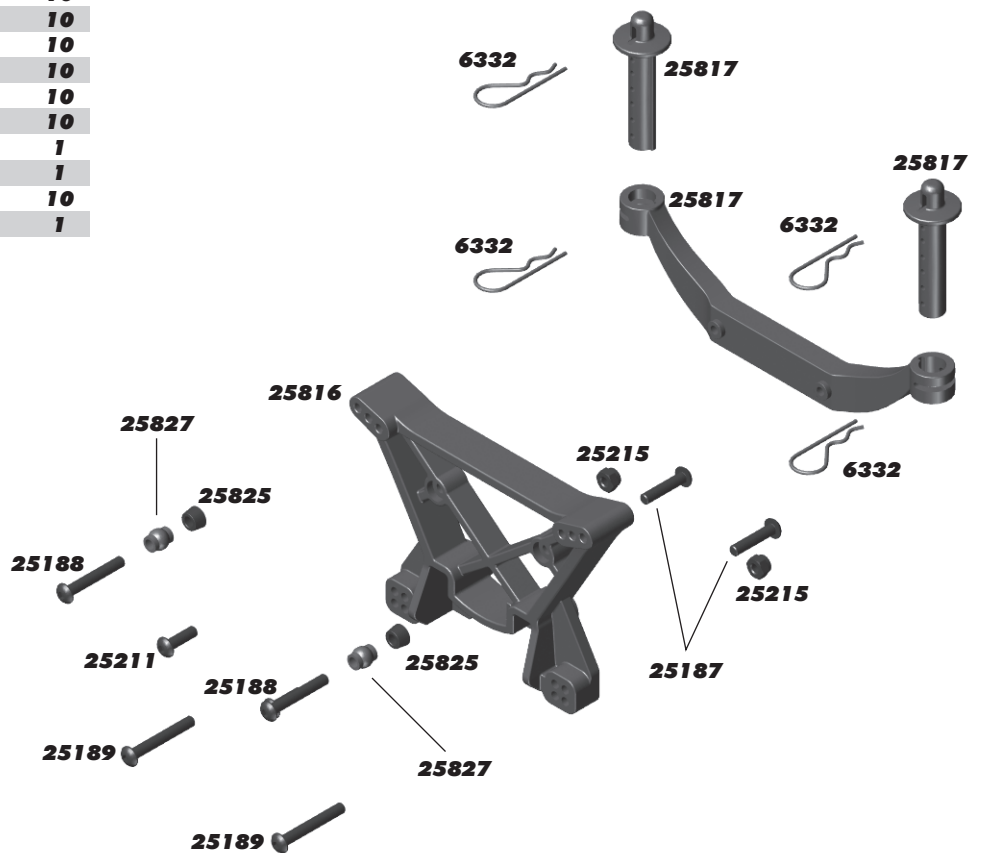

:: Rear Shock Tower

6332	Body Clips	10
25187	M3x14mm BHCS	10
25188	M3x20mm BHCS	10
25189	M3x22mm BHCS	10
25211	M3x10mm BHCS	10
25215	M3 Locknut	10
25816	Rival MT10 Shock Tower Set	1
25817	Rival MT10 Body Mount Set	1
25827	Rival MT10 Pivot Balls, Short	10
25825	Rival MT10 Shock Set	1