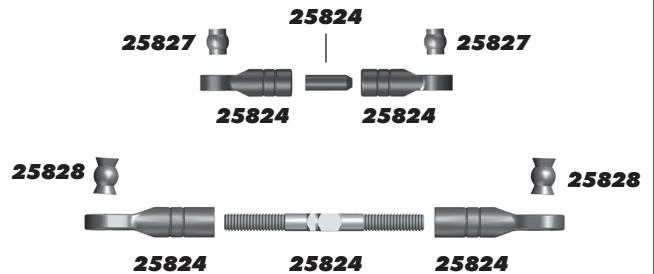

:: Turnbuckles / Swaybars / Wheels / Tires

25225	M3x3mm Set Screw	10
25824	Rival MT10 Turnbuckle Set	1
25827	Rival MT10 Pivot Balls, Short	10
25828	Rival MT10 Pivot Balls, Long	10
25835	Rival MT10 Front Anti-Roll Bar Set	1
25838	Rival MT10 Body, Clear	1
25839	Rival MT10 Body, Red/Blue	1
25841	Rival MT10 Off Road Tires & Method Wheels, Mounted	2
81258	M3x12mm Set Screw	10