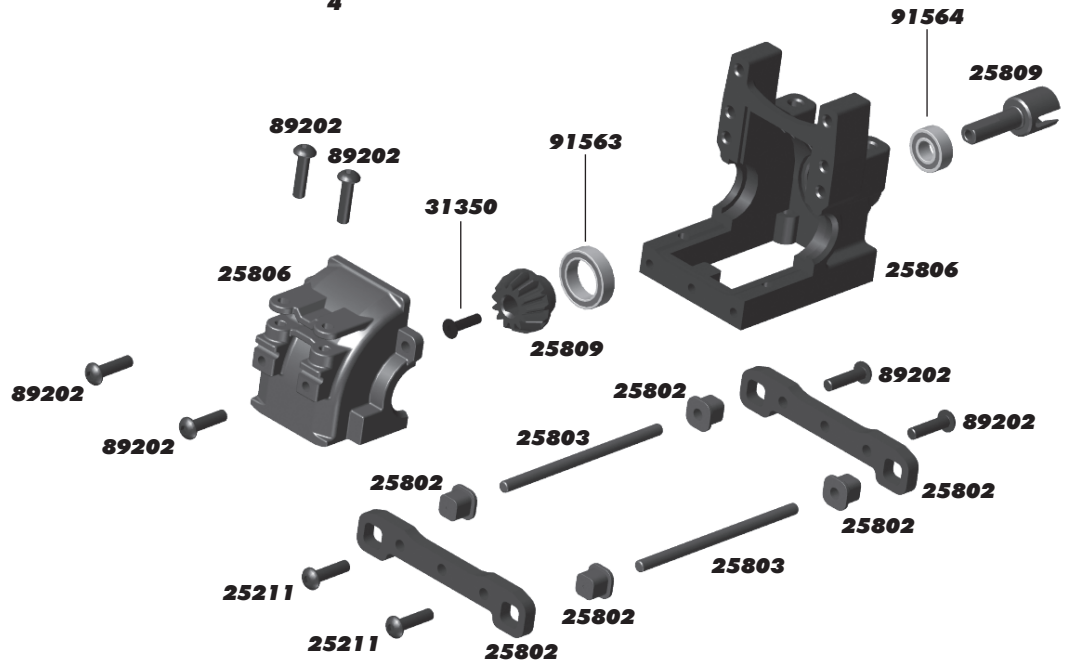

:: Front Gearbox

25211	M3x10mm BHCS	10
25802	Rival MT10 Arm Mounts	1
25803	Roval MT10 Hinge Pin Set	1
25806	Rival MT10 Front & Rear Gearboxes	1
25809	Rival MT10 Oudrive Shaft & Pinion Set	1
31350	M2.5x10mm FHCS	10
89202	M3x12mm BHCS	10
91563	FT 10x15x4mm Bearing	4
91564	FT 8x16x5mm Bearing	4