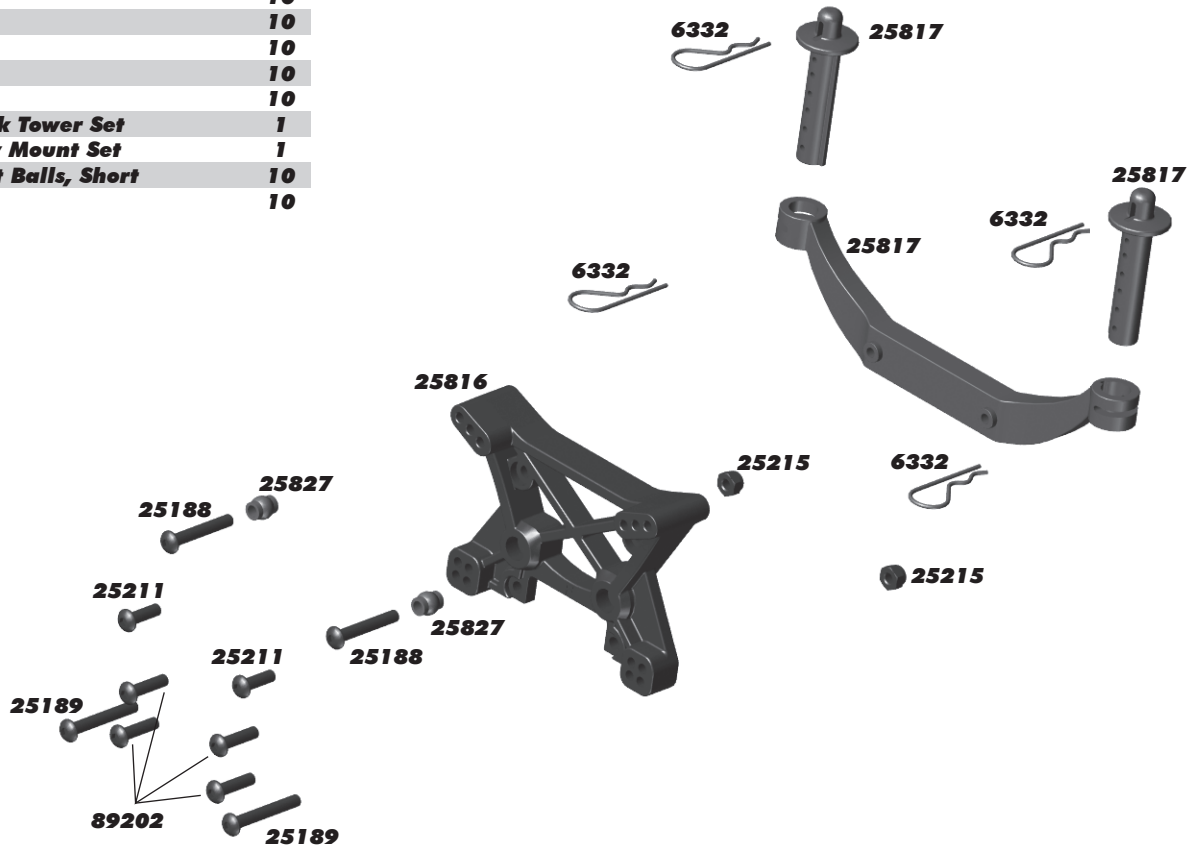

:: Front Shock Tower

6332	Body Clips	10
25188	M3x20mm BHCS	10
25189	M3x22mm BHCS	10
25211	M3x10mm BHCS	10
25215	M3 Locknut	10
25816	Rival MT10 Shock Tower Set	1
25817	Rival MT10 Body Mount Set	1
25827	Rival MT10 Pivot Balls, Short	10
89202	M3x12mm BHCS	10