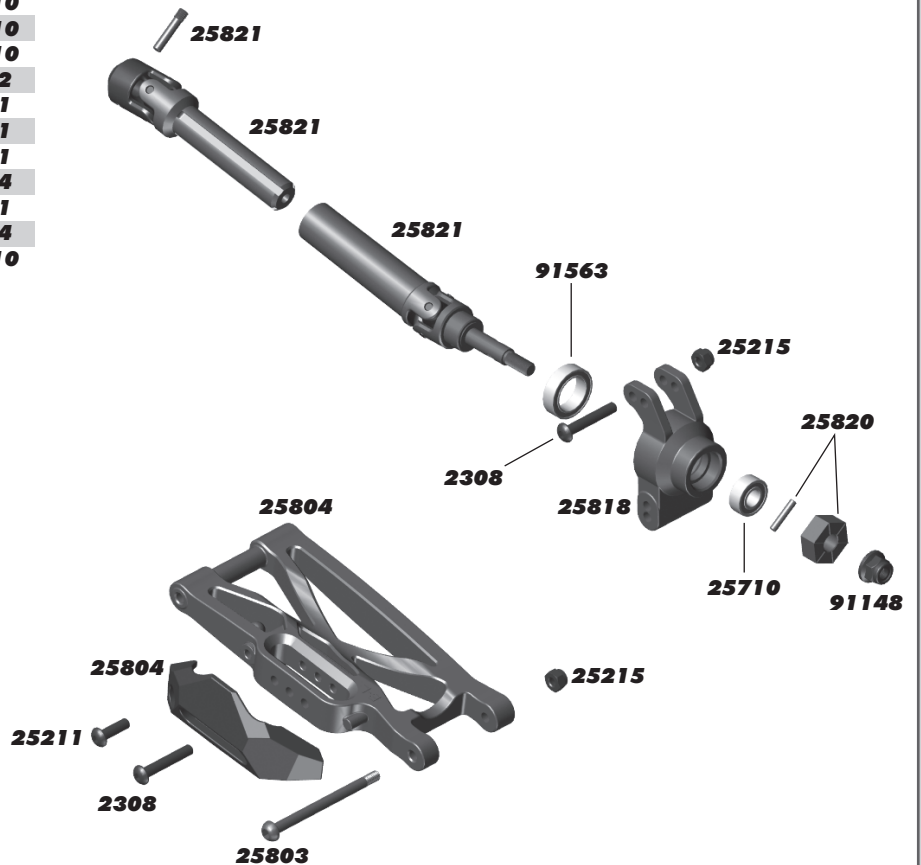

:: Rear Arm

2308	M3x18mm BHCS	10
25211	M3x10mm BHCS	10
25215	M3 Locknut	10
25710	5x11x4mm Bearings	2
25803	Rival MT10 Hinge Pin Set	1
25804	Rival MT10 Suspension Arm Set	1
25818	Rival MT10 Caster & Steering Block Set	1
25820	Rival MT10 12mm Wheel Hexes	4
25821	Rival MT10 Drive Shaft Set	1
91563	FT 10x15x4mm Bearings	4
91738	M4 Black Nut, Serrated Aluminum	10