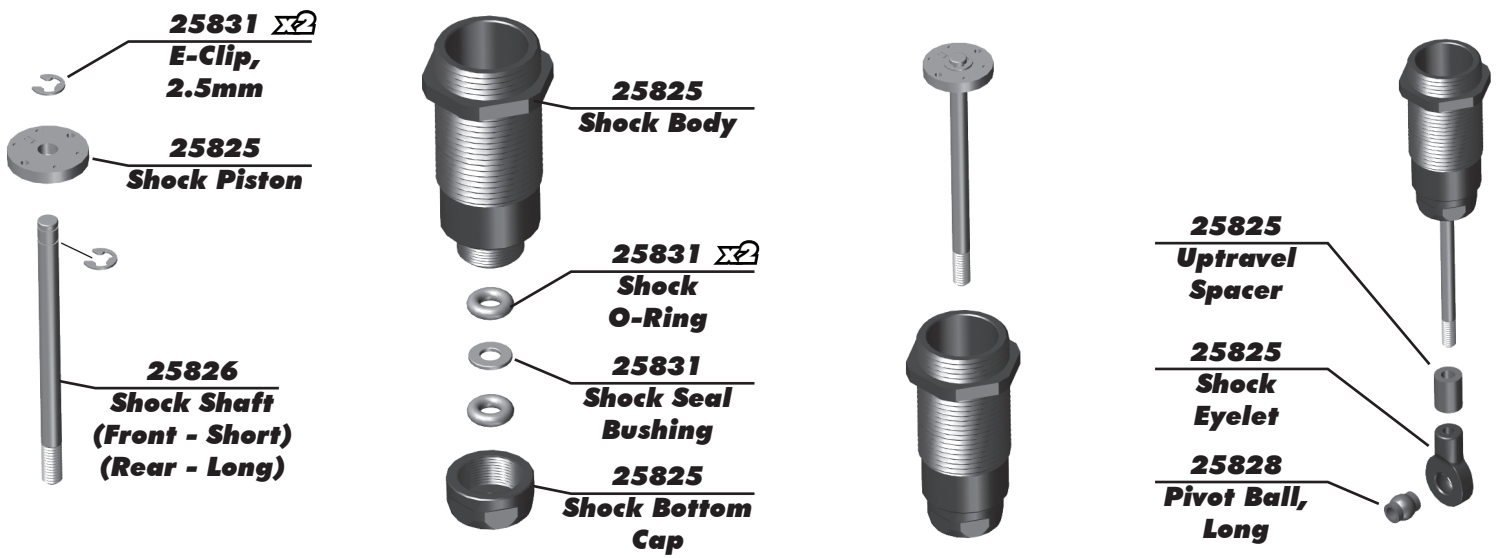

:: Step 4

:: Step 5

:: Step 6