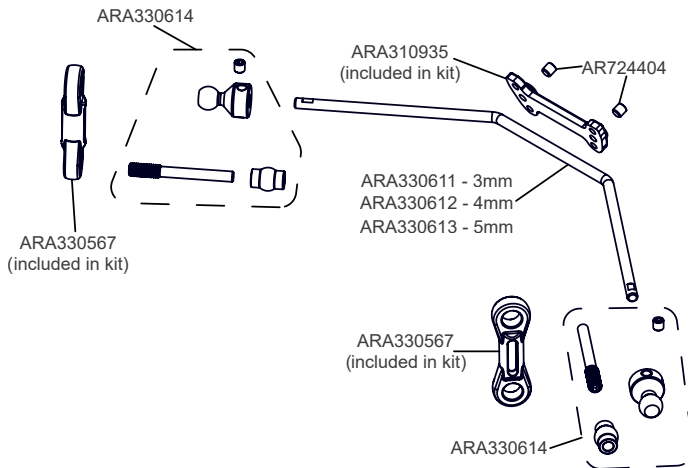

Body & Tire Karosserie & Reifen  
Carrosserie & Pneu  
Cuerpo & Neumático  
车身及轮胎 ボディとタ

Centre Center  
Centre Centro  
センター 中心

Shocks Stoßdämpfer Amortisseur  
Amortiguador 減震器 ショックアブソーバ

Differential Differential Différentiel  
Diferencial 差动 差動

Optional

Sway Bars

Mod1 Pinions

SAFE-D5 5mm Bore	SAFE-D8 8mm Bore
ARA311052 12T	ARA311036 16T
ARA311053 13T	ARA311037 17T
ARA310961 14T	ARA311038 18T
ARA310962 15T	ARA311039 19T
ARA310963 16T	ARA311040 20T
ARA310964 17T	ARA311041 21T
ARA310965 18T	ARA311042 22T
ARA310966 19T - STD	ARA311043 23T
ARA310967 20T	ARA311044 24T
ARA310968 21T	ARA311045 25T
ARA310969 22T	ARA311046 26T
ARA310970 23T - INC.	ARA311047 27T
ARA310971 24T	ARA311048 28T
ARA310972 25T	ARA311049 29T
ARA311056 26T	ARA311050 30T
ARA311057 27T	
ARA311058 28T	
ARA311059 29T	
ARA311060 30T	

Stone Guards

Servo Mount