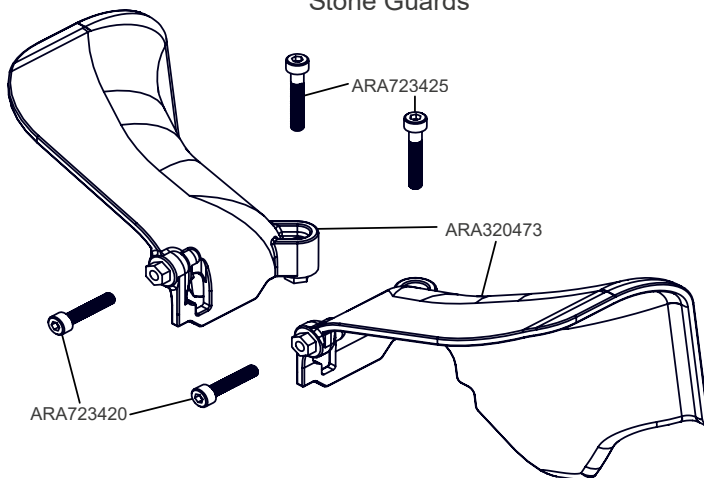

Optional

Sway Bars

Mod1 Pinions

SAFE-D5 5mm Bore	SAFE-D8 8mm Bore
ARA311052 12T	ARA311036 16T
ARA311053 13T	ARA311037 17T
ARA310961 14T	ARA311038 18T
ARA310962 15T	ARA311039 19T
ARA310963 16T	ARA311040 20T
ARA310964 17T	ARA311041 21T
ARA310965 18T	ARA311042 22T
ARA310966 19T - STD	ARA311043 23T
ARA310967 20T	ARA311044 24T
ARA310968 21T	ARA311045 25T
ARA310969 22T	ARA311046 26T
ARA310970 23T - INC.	ARA311047 27T
ARA310971 24T	ARA311048 28T
ARA310972 25T	ARA311049 29T
ARA311056 26T	ARA311050 30T
ARA311057 27T	
ARA311058 28T	
ARA311059 29T	
ARA311060 30T	

Stone Guards

Servo Mount