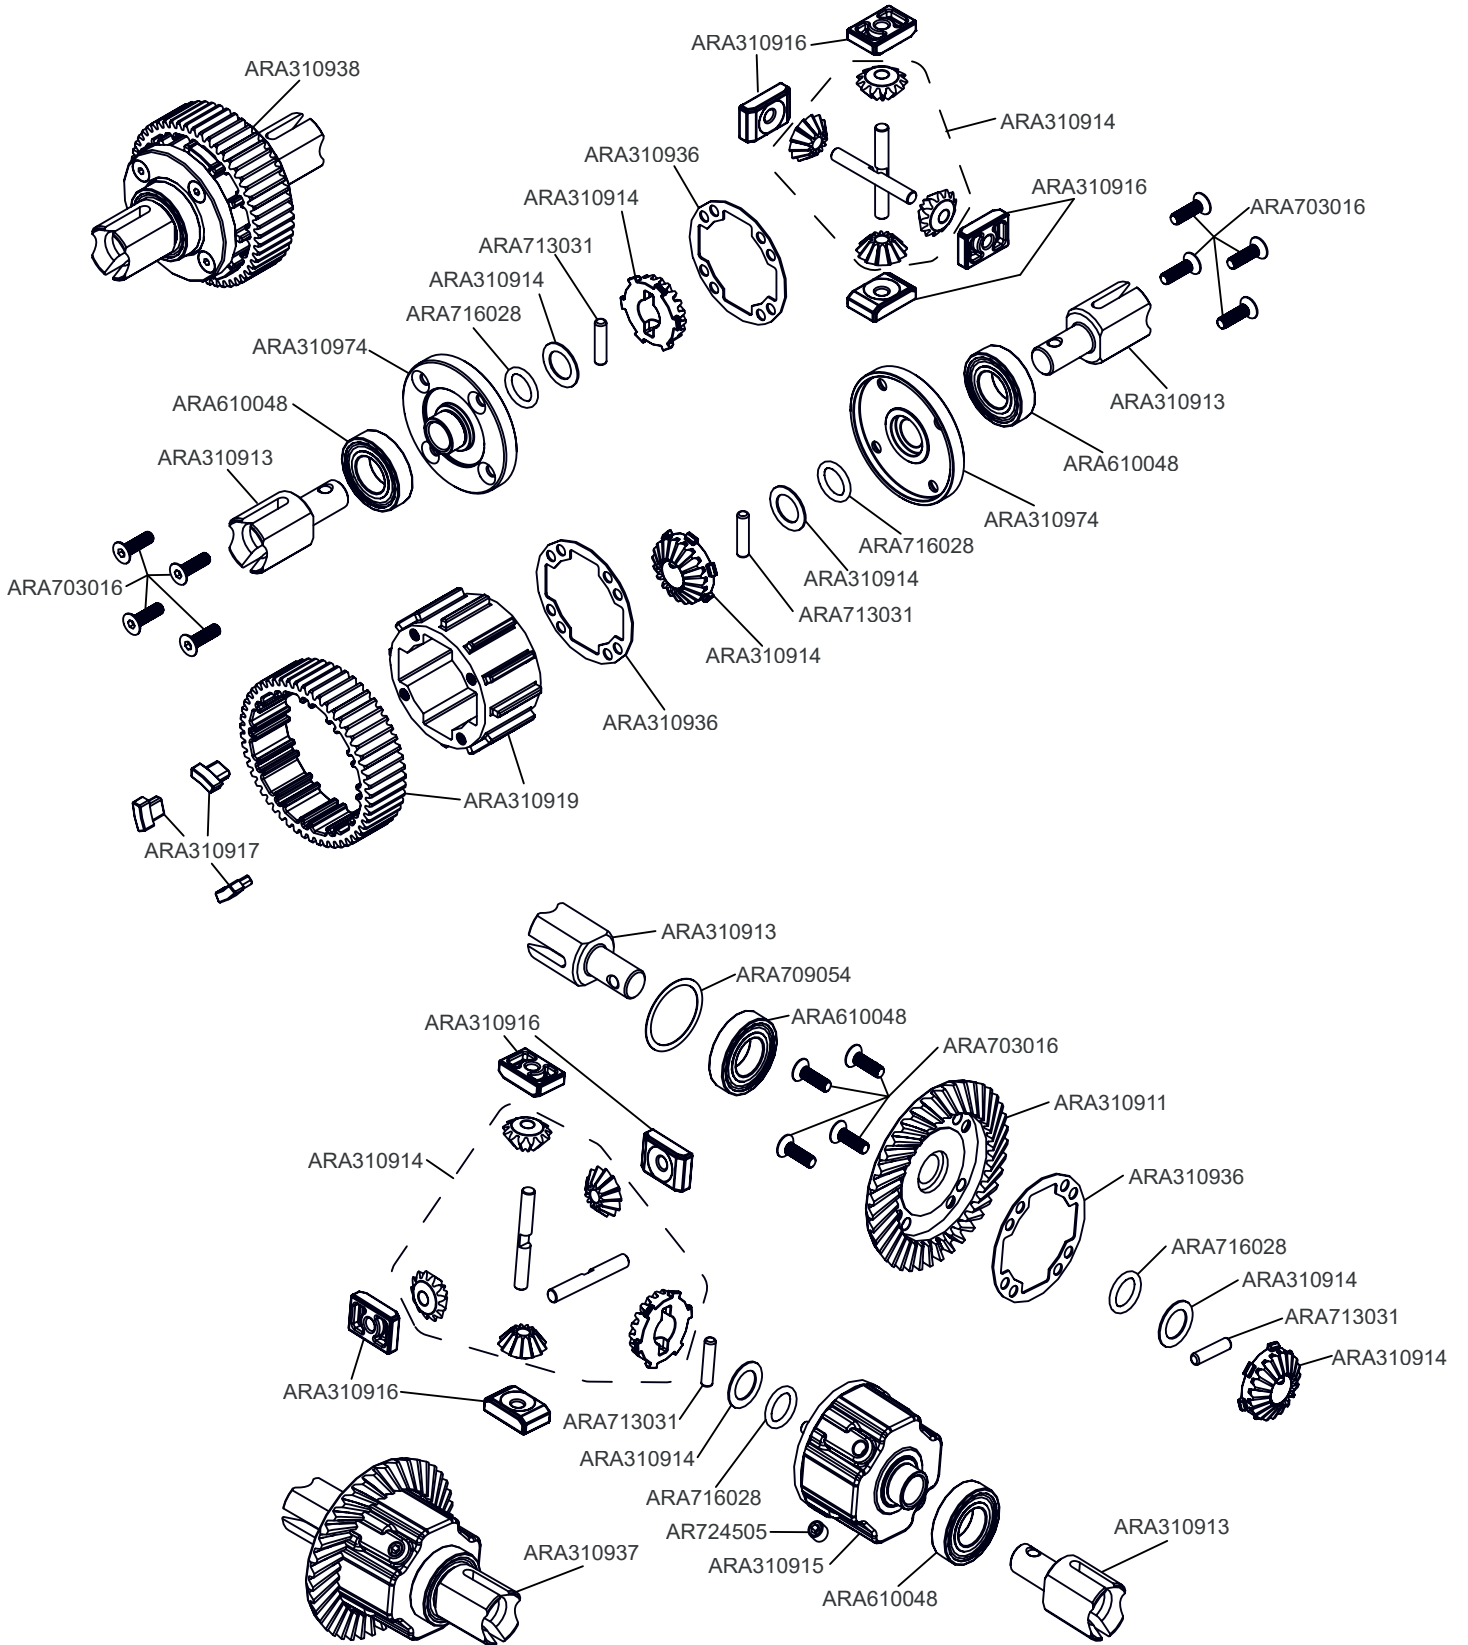

Body & Tire Karosserie & Reifen  
Carrosserie & Pneu  
Cuerpo & Neumático  
车身及轮胎 ボディとタ

Centre Center  
Centre Centro  
センター 中心

Shocks Stoßdämpfer Amortisseur  
Amortiguador 減震器 ショックアブソーバ

Differential Differential Différentiel  
Diferencial 差动 差動

Optional

Sway Bars

Mod1 Pinions

SAFE-D5 5mm Bore	SAFE-D8 8mm Bore
ARA311052 12T	ARA311036 16T
ARA311053 13T	ARA311037 17T
ARA310961 14T	ARA311038 18T
ARA310962 15T	ARA311039 19T
ARA310963 16T	ARA311040 20T
ARA310964 17T	ARA311041 21T
ARA310965 18T	ARA311042 22T
ARA310966 19T - STD	ARA311043 23T
ARA310967 20T	ARA311044 24T
ARA310968 21T	ARA311045 25T
ARA310969 22T	ARA311046 26T
ARA310970 23T - INC.	ARA311047 27T
ARA310971 24T	ARA311048 28T
ARA310972 25T	ARA311049 29T
ARA311056 26T	ARA311050 30T
ARA311057 27T	
ARA311058 28T	
ARA311059 29T	
ARA311060 30T	

Stone Guards

Servo Mount