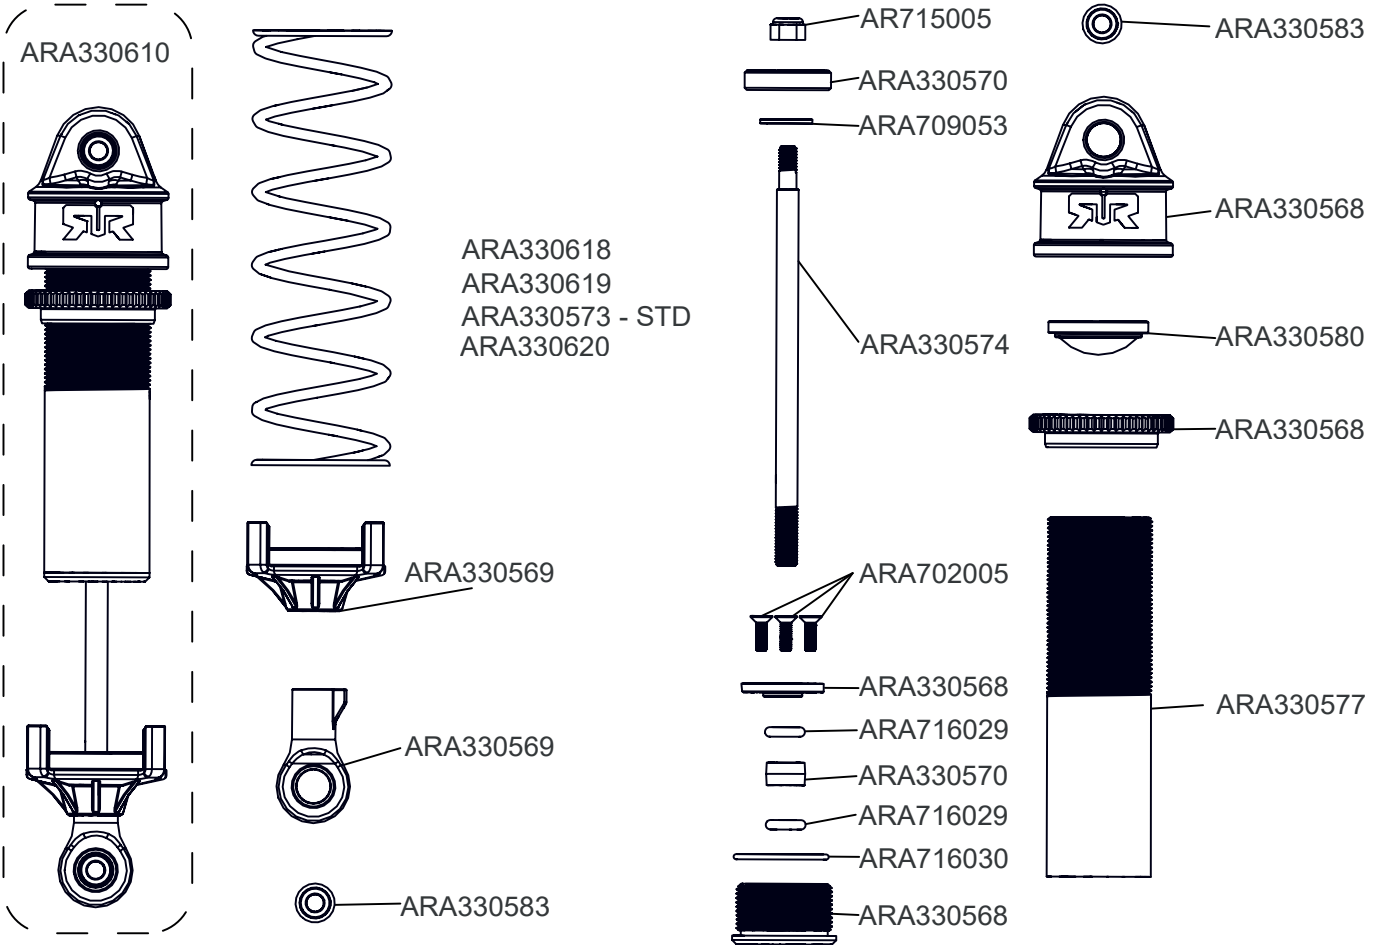

Body & Tire Karosserie & Reifen  
Carrosserie & Pneu  
Cuerpo & Neumático  
车身及轮胎 ボディとタ

Centre Center  
Centre Centro  
センター 中心

Shocks Stoßdämpfer Amortisseur  
Amortiguador 減震器 ショックアブソーバ

Differential Differential Différentiel  
Diferencial 差动 差動

Optional

Sway Bars

Mod1 Pinions

SAFE-D5 5mm Bore	SAFE-D8 8mm Bore
ARA311052 12T	ARA311036 16T
ARA311053 13T	ARA311037 17T
ARA310961 14T	ARA311038 18T
ARA310962 15T	ARA311039 19T
ARA310963 16T	ARA311040 20T
ARA310964 17T	ARA311041 21T
ARA310965 18T	ARA311042 22T
ARA310966 19T - STD	ARA311043 23T
ARA310967 20T	ARA311044 24T
ARA310968 21T	ARA311045 25T
ARA310969 22T	ARA311046 26T
ARA310970 23T - INC.	ARA311047 27T
ARA310971 24T	ARA311048 28T
ARA310972 25T	ARA311049 29T
ARA311056 26T	ARA311050 30T
ARA311057 27T	
ARA311058 28T	
ARA311059 29T	
ARA311060 30T	

Stone Guards

Servo Mount