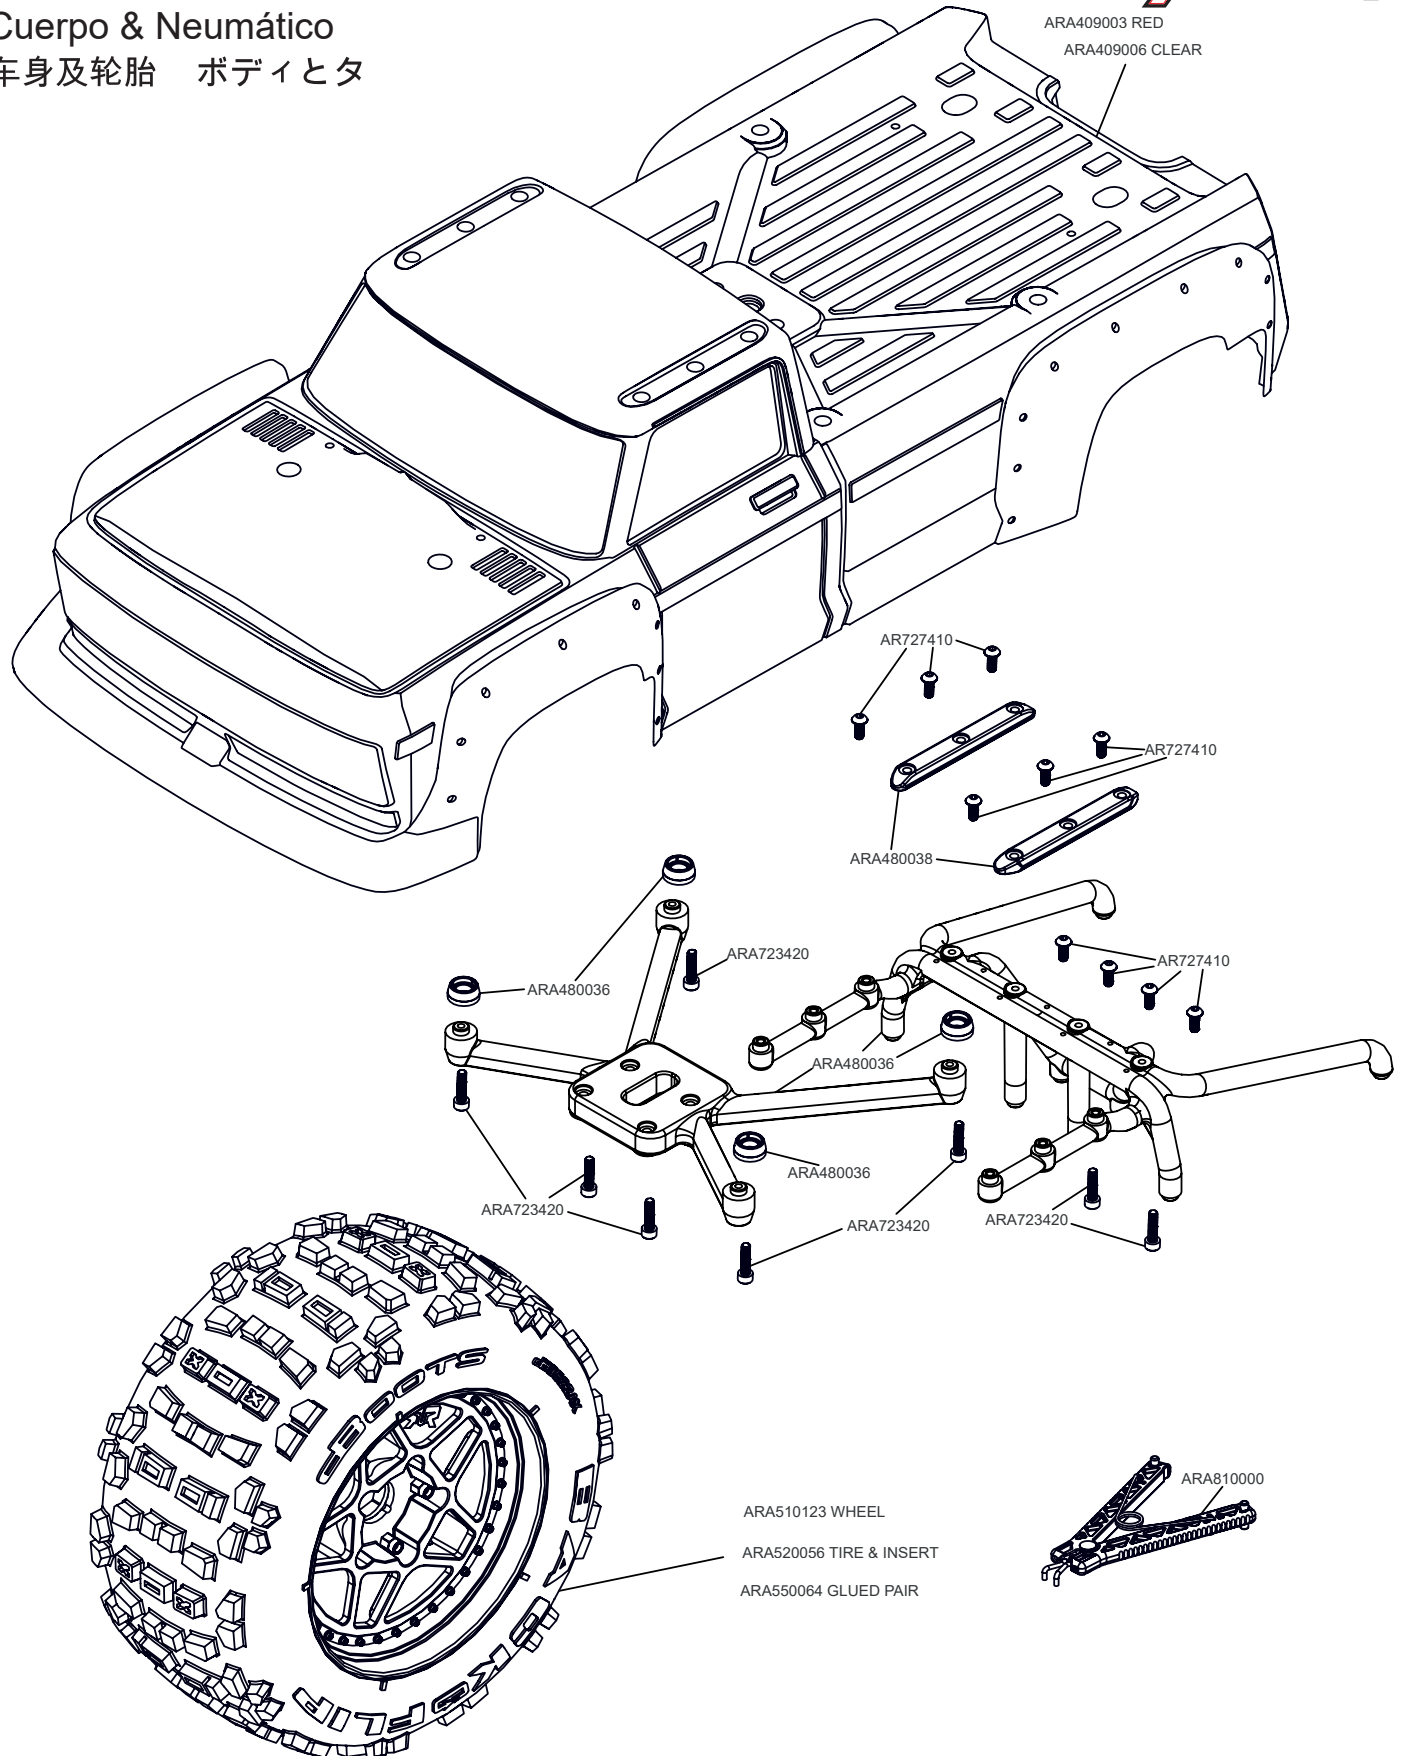

Body & Tire Karosserie & Reifen  
Carrosserie & Pneu  
Cuerpo & Neumático  
车身及轮胎 ボディとタ

Centre Center  
Centre Centro  
センター 中心

Shocks Stoßdämpfer Amortisseur  
Amortiguador 減震器 ショックアブソーバ

Differential Differential Différentiel  
Diferencial 差动 差動

Optional

Sway Bars

Mod1 Pinions

SAFE-D5 5mm Bore	SAFE-D8 8mm Bore
ARA311052 12T	ARA311036 16T
ARA311053 13T	ARA311037 17T
ARA310961 14T	ARA311038 18T
ARA310962 15T	ARA311039 19T
ARA310963 16T	ARA311040 20T
ARA310964 17T	ARA311041 21T
ARA310965 18T	ARA311042 22T
ARA310966 19T - STD	ARA311043 23T
ARA310967 20T	ARA311044 24T
ARA310968 21T	ARA311045 25T
ARA310969 22T	ARA311046 26T
ARA310970 23T - INC.	ARA311047 27T
ARA310971 24T	ARA311048 28T
ARA310972 25T	ARA311049 29T
ARA311056 26T	ARA311050 30T
ARA311057 27T	
ARA311058 28T	
ARA311059 29T	
ARA311060 30T	

Stone Guards

Servo Mount