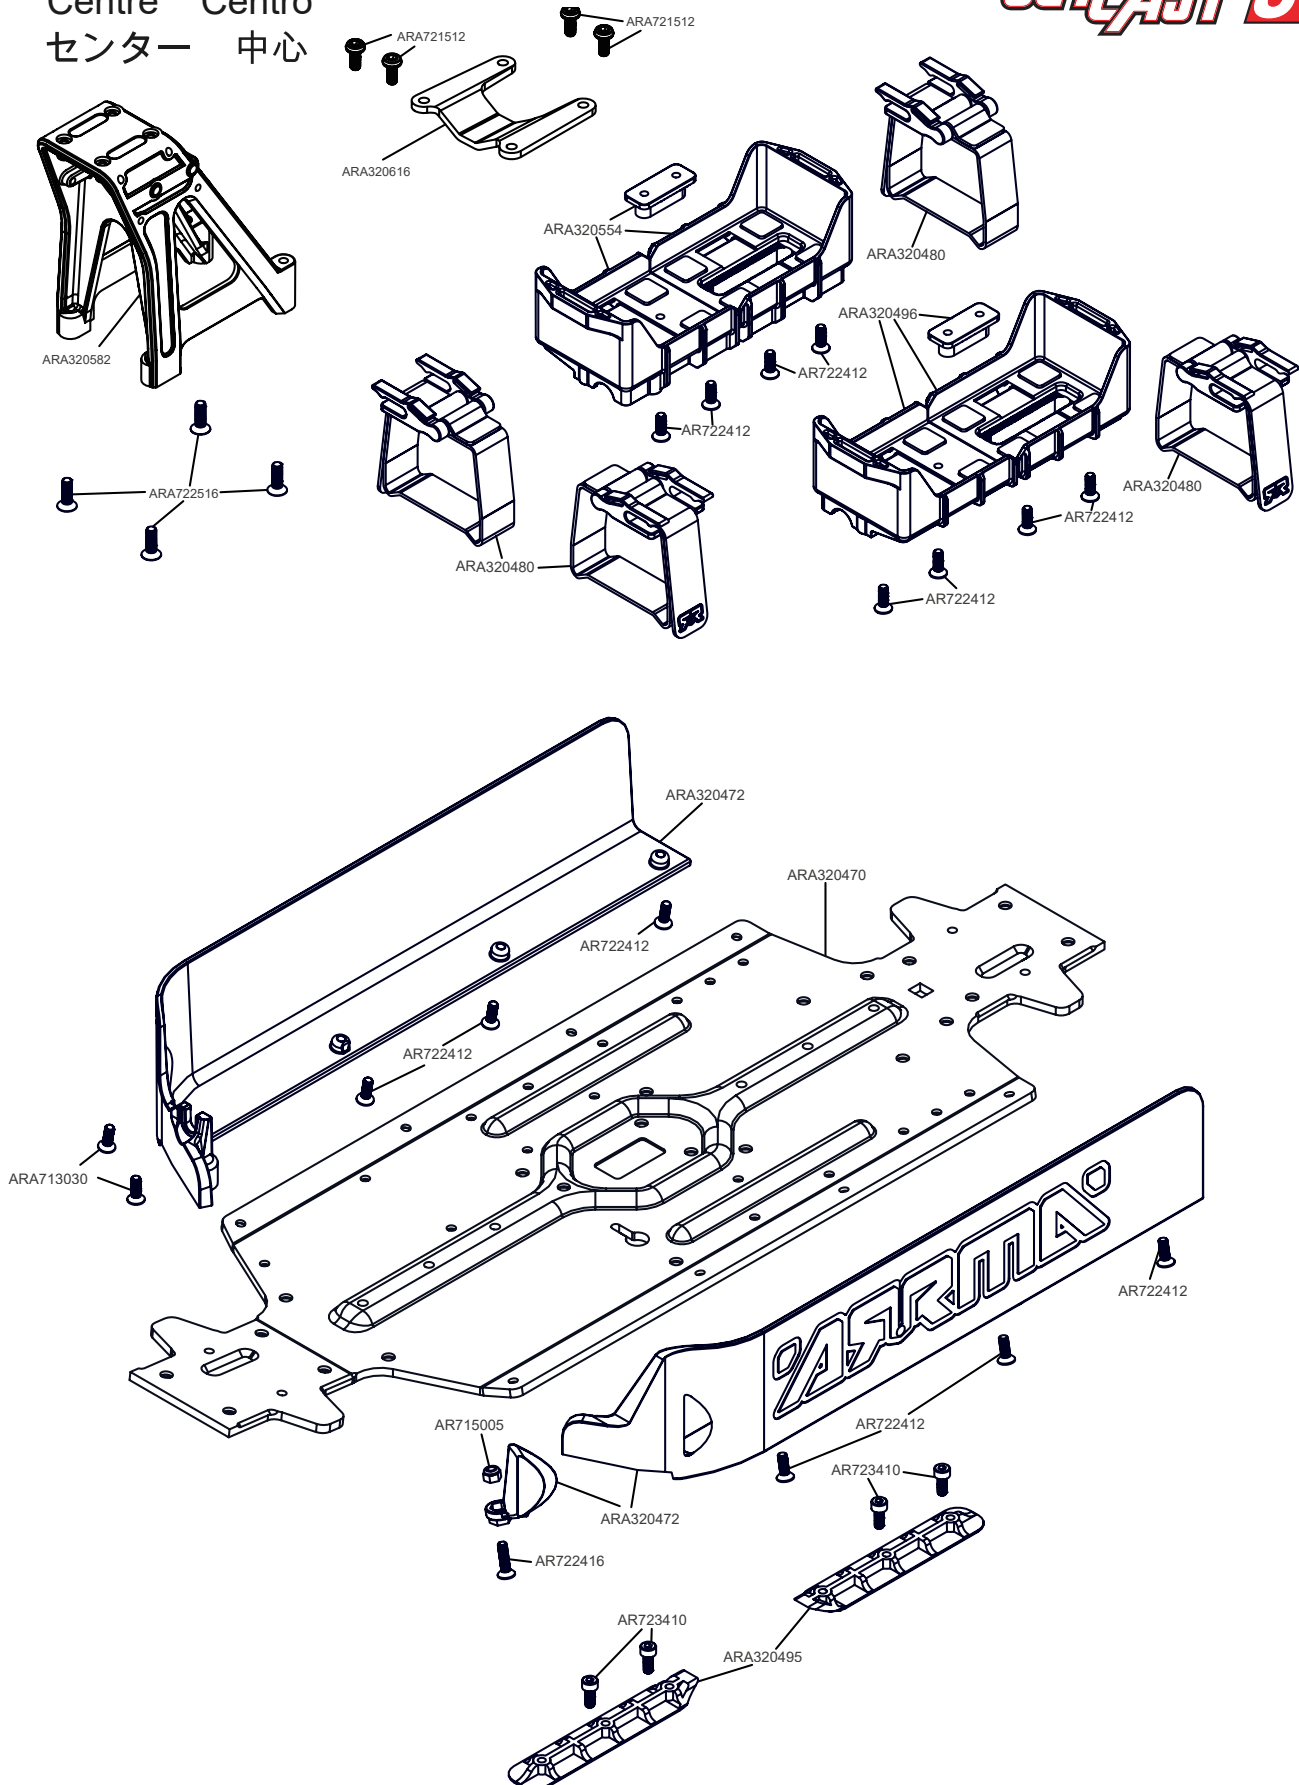

Body & Tire Karosserie & Reifen  
Carrosserie & Pneu  
Cuerpo & Neumático  
车身及轮胎 ボディとタ

Centre Center  
Centre Centro  
センター 中心

Shocks Stoßdämpfer Amortisseur  
Amortiguador 減震器 ショックアブソーバ

Differential Differential Différentiel  
Diferencial 差动 差動

Optional

Sway Bars

Mod1 Pinions

SAFE-D5 5mm Bore	SAFE-D8 8mm Bore
ARA311052 12T	ARA311036 16T
ARA311053 13T	ARA311037 17T
ARA310961 14T	ARA311038 18T
ARA310962 15T	ARA311039 19T
ARA310963 16T	ARA311040 20T
ARA310964 17T	ARA311041 21T
ARA310965 18T	ARA311042 22T
ARA310966 19T - STD	ARA311043 23T
ARA310967 20T	ARA311044 24T
ARA310968 21T	ARA311045 25T
ARA310969 22T	ARA311046 26T
ARA310970 23T - INC.	ARA311047 27T
ARA310971 24T	ARA311048 28T
ARA310972 25T	ARA311049 29T
ARA311056 26T	ARA311050 30T
ARA311057 27T	
ARA311058 28T	
ARA311059 29T	
ARA311060 30T	

Stone Guards

Servo Mount