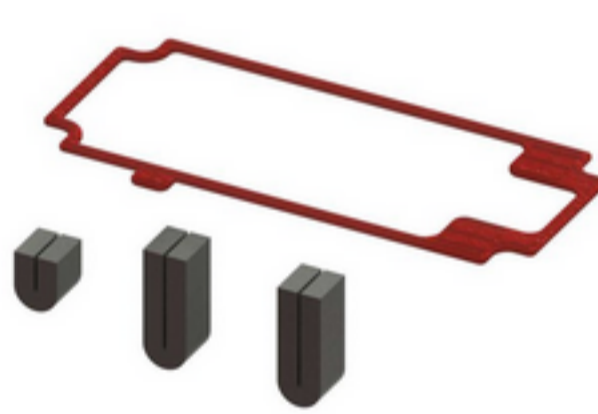

ARA320494
RECEIVER BOX SEAL SET