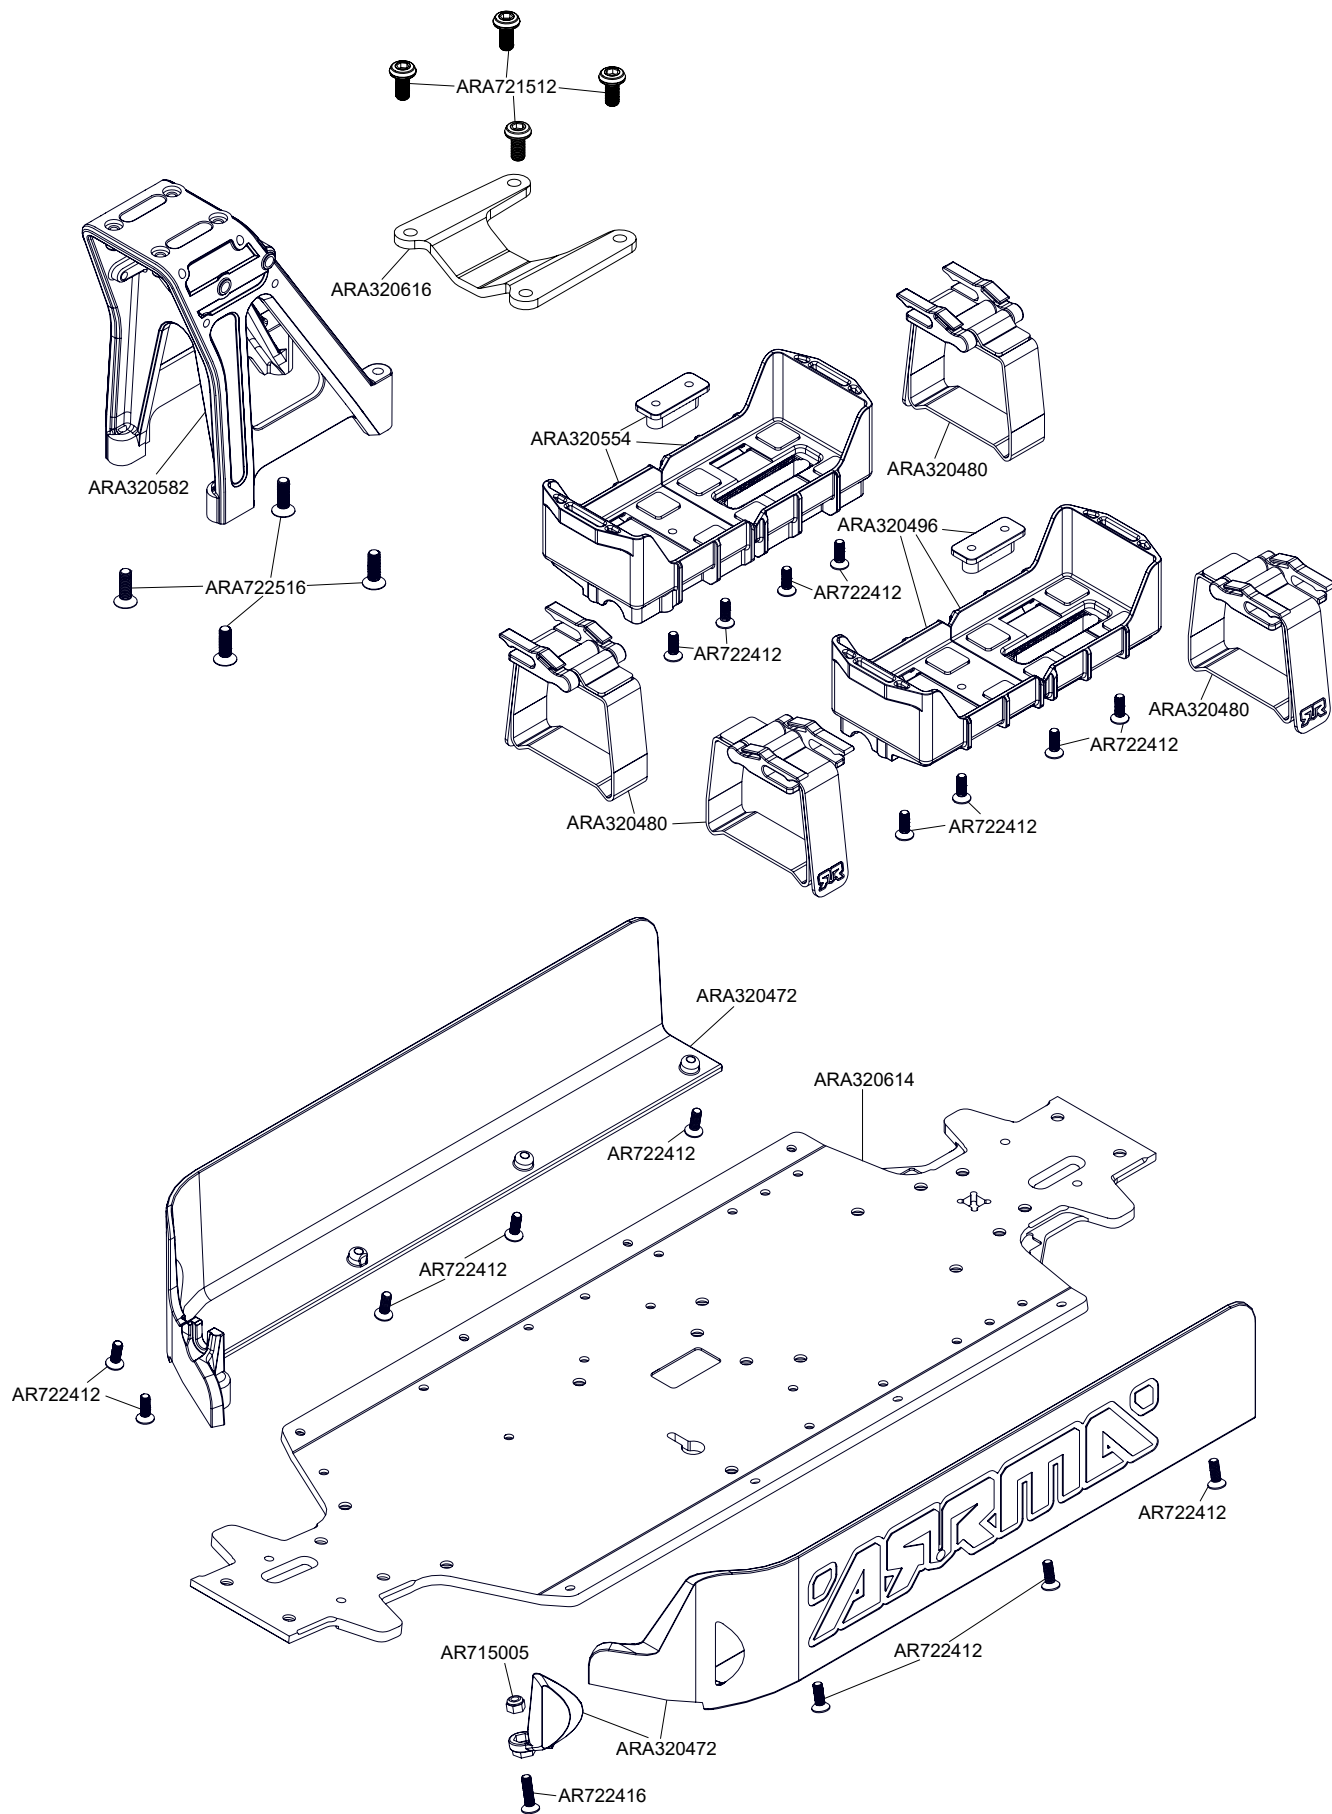

Front Vorne Avant Delantero
フロント 前

OUTCAST EXB

LARGE SCALE
FULL OPTION
ROLLER

Centre Center
 Centre Centro
 センター 中心

OUTCAST EXB

**LARGE SCALE
 FULL OPTION
 ROLLER**

Centre Center
Centre Centro
センター 中心

OUTCAST EXB

LARGE SCALE FULL OPTION ROLLER

Rear Hinten
Arrière Trasero リア后

OUTCAST EXB

LARGE SCALE
FULL OPTION
ROLLER

Shocks Stoßdämpfer
 Amortisseur Amortiguador
 減震器 ショックアブソーバ

ARA330618
 ARA330619
 ARA330573 - STD
 ARA330620

ARA310975 - Metal Diff Case Set

- | | |
|----------------------------------|----------------------------------|
| MOD1 SAFE-D5
5mm Bore Pinions | MOD1 SAFE-D8
8mm Bore Pinions |
| ARA310962 15T | ARA311036 16T |
| ARA310963 16T | ARA311037 17T |
| ARA310964 17T | ARA311038 18T |
| ARA310965 18T | ARA311039 19T |
| ARA310966 19T | ARA311040 20T |
| ARA310967 20T | ARA311041 21T |
| ARA310968 21T | ARA311042 22T |
| ARA310969 22T | ARA311043 23T |
| ARA310970 23T | ARA311044 24T |
| ARA310971 24T | ARA311045 25T |
| ARA310972 25T | ARA311046 26T |
| ARA311056 26T | ARA311047 27T |
| ARA311057 27T | ARA311048 28T |
| ARA311058 28T | ARA311049 29T |
| ARA311059 29T | ARA311050 30T |
| ARA311060 30T | ARA311119 31T |
| | ARA311120 32T |
| | ARA311121 33T |
| | ARA311122 34T |
| | ARA311123 35T |
| | ARA311124 36T |
| | ARA311125 37T |
| | ARA311126 38T |
| | ARA311127 39T |