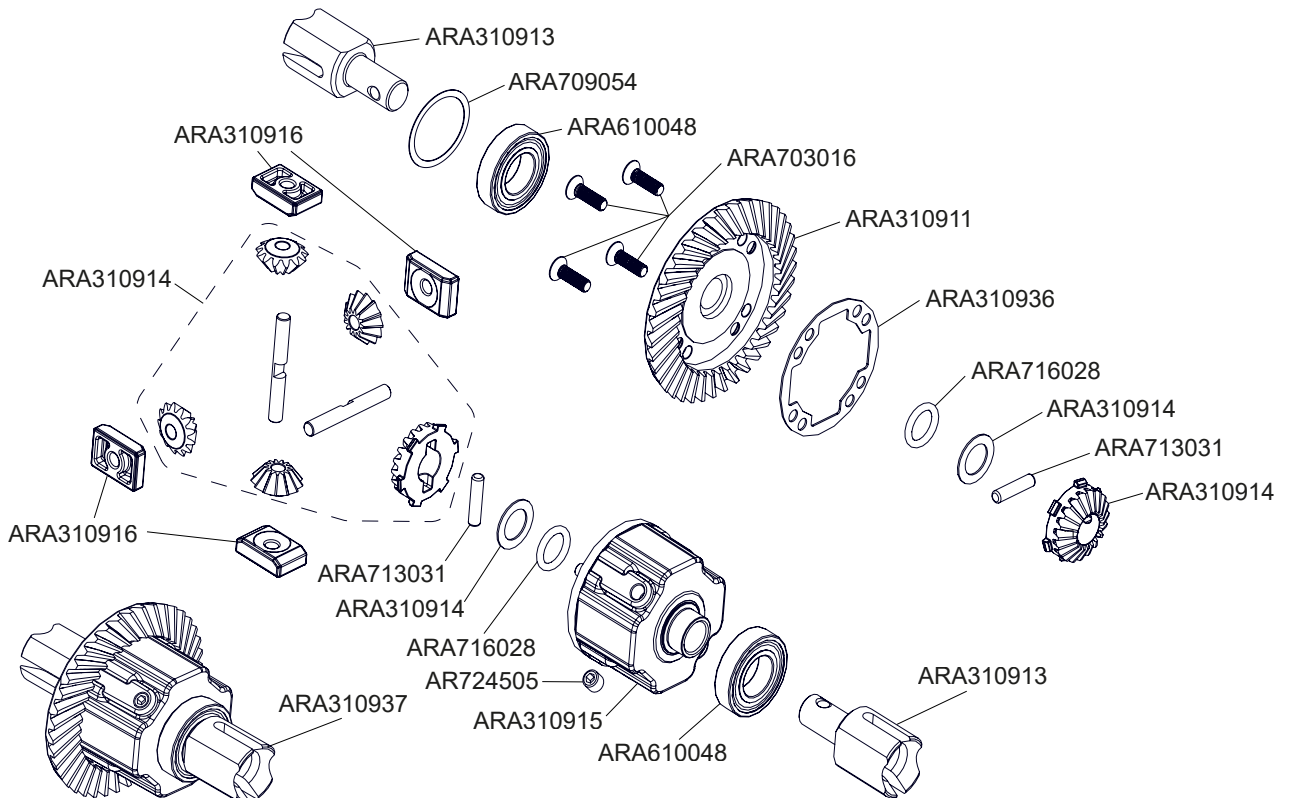

FRONT & REAR DIFFERENTIAL EXPLODED VIEW