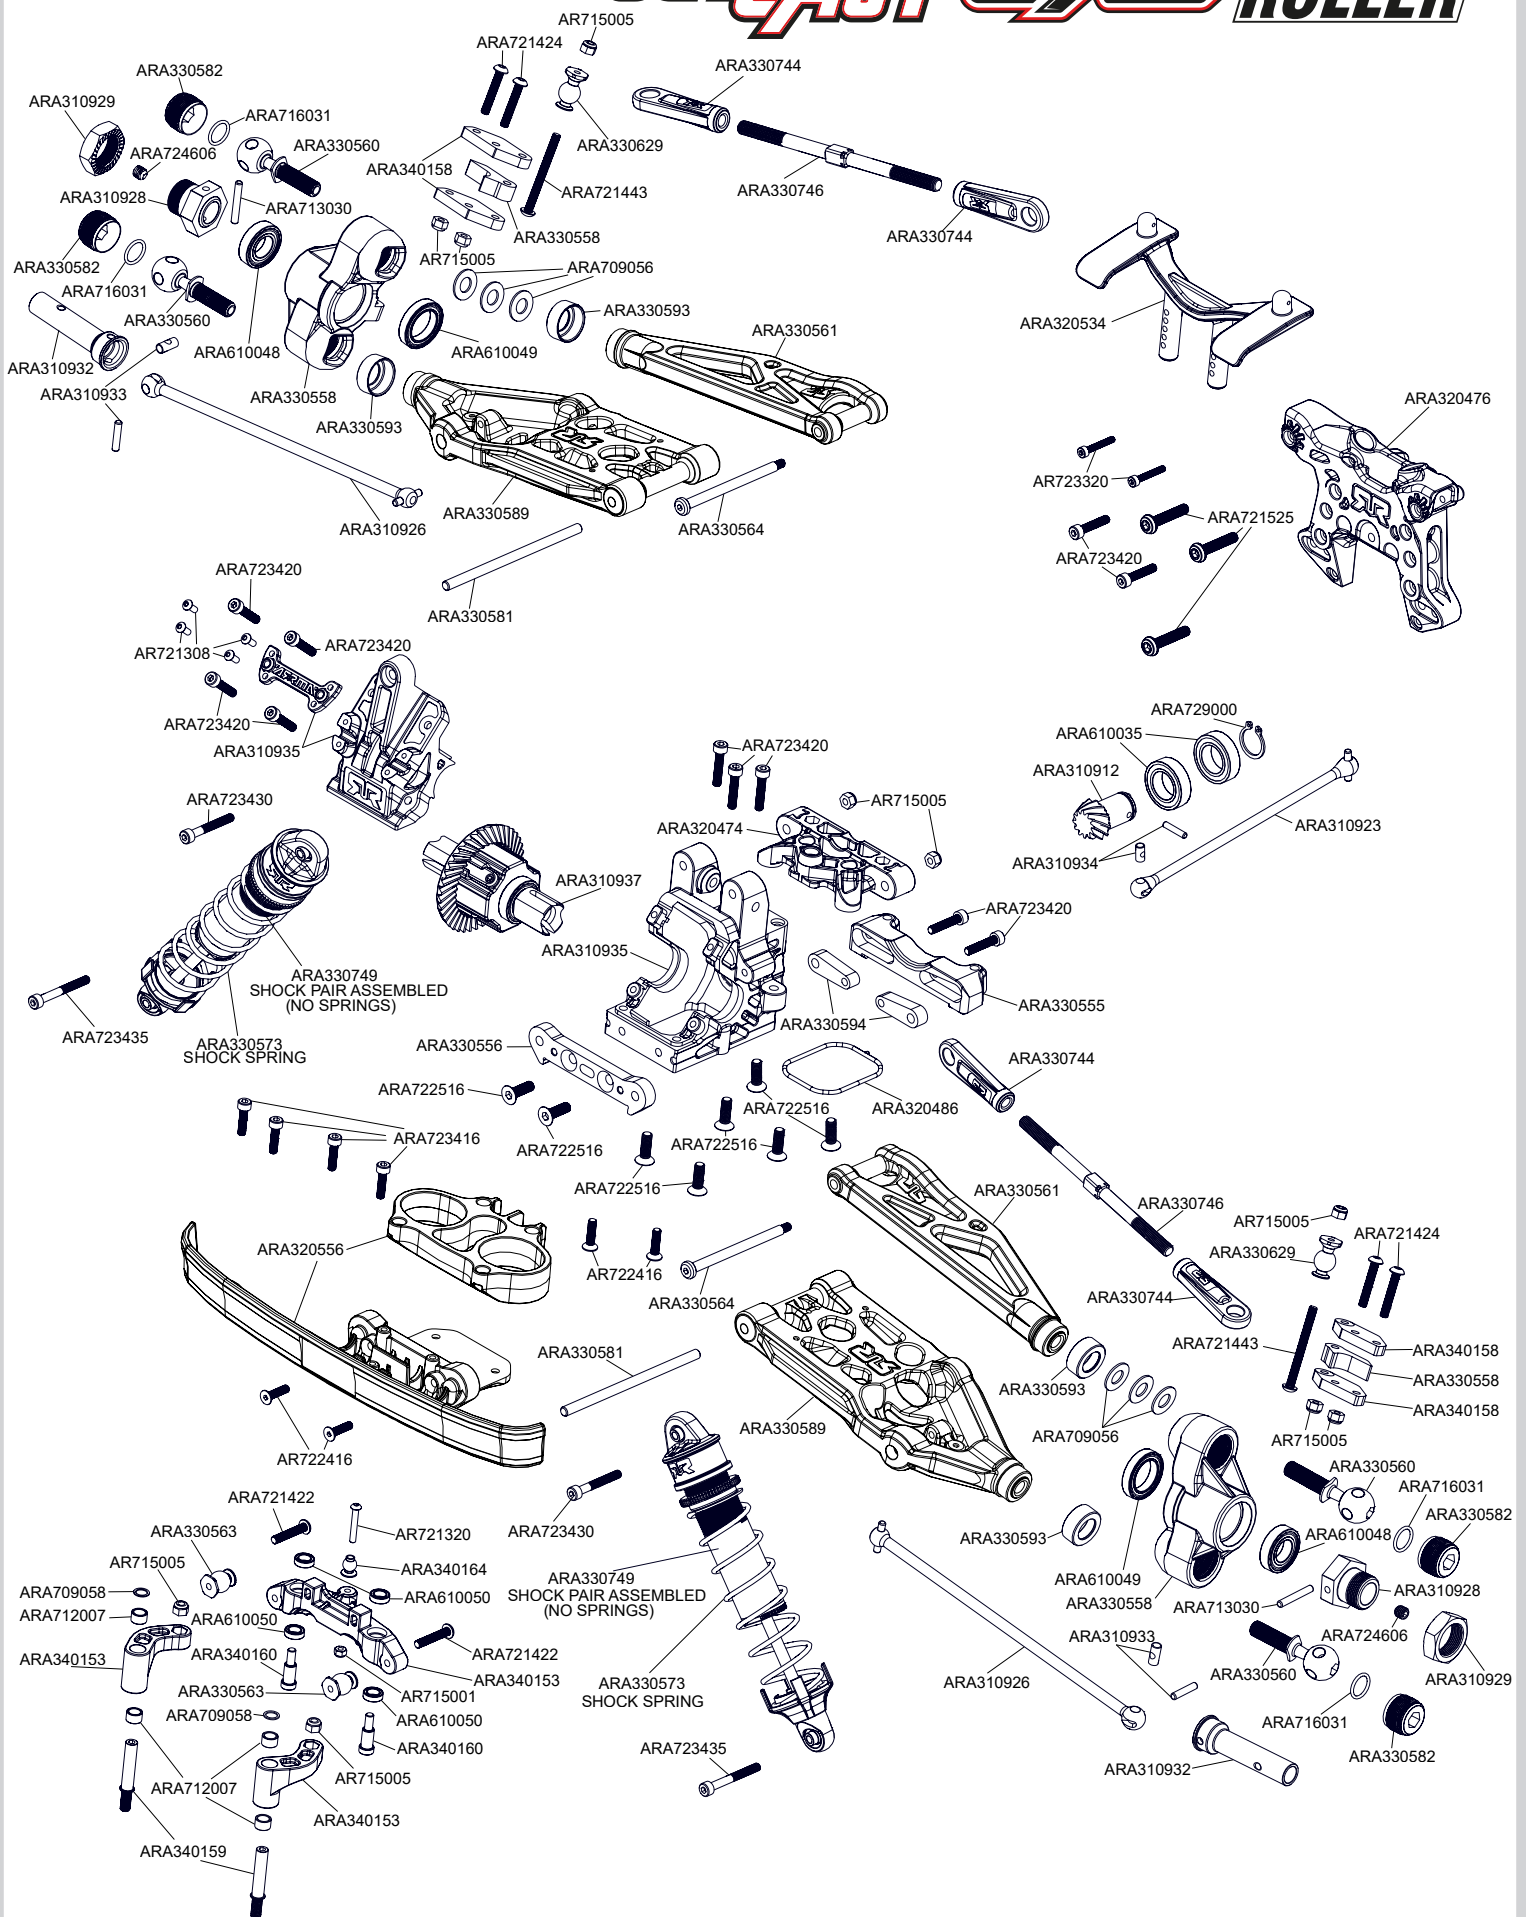

Front Vorne Avant Delantero
フロント 前

OUTCAST EXB

LARGE SCALE
FULL OPTION
ROLLER

Centre Center
 Centre Centro
 センター 中心

OUTCAST EXB

**LARGE SCALE
 FULL OPTION
 ROLLER**

Centre Center
Centre Centro
センター 中心

OUTCAST EXB

LARGE SCALE FULL OPTION ROLLER

Rear Hinten
Arrière Trasero リア后

OUTCAST EXB

LARGE SCALE
FULL OPTION
ROLLER

Shocks Stoßdämpfer
 Amortisseur Amortiguador
 減震器 ショックアブソーバ

ARA330618
 ARA330619
 ARA330573 - STD
 ARA330620

ARA310975 - Metal Diff Case Set

- | | |
|----------------------------------|----------------------------------|
| MOD1 SAFE-D5
5mm Bore Pinions | MOD1 SAFE-D8
8mm Bore Pinions |
| ARA310962 15T | ARA311036 16T |
| ARA310963 16T | ARA311037 17T |
| ARA310964 17T | ARA311038 18T |
| ARA310965 18T | ARA311039 19T |
| ARA310966 19T | ARA311040 20T |
| ARA310967 20T | ARA311041 21T |
| ARA310968 21T | ARA311042 22T |
| ARA310969 22T | ARA311043 23T |
| ARA310970 23T | ARA311044 24T |
| ARA310971 24T | ARA311045 25T |
| ARA310972 25T | ARA311046 26T |
| ARA311056 26T | ARA311047 27T |
| ARA311057 27T | ARA311048 28T |
| ARA311058 28T | ARA311049 29T |
| ARA311059 29T | ARA311050 30T |
| ARA311060 30T | ARA311119 31T |
| | ARA311120 32T |
| | ARA311121 33T |
| | ARA311122 34T |
| | ARA311123 35T |
| | ARA311124 36T |
| | ARA311125 37T |
| | ARA311126 38T |
| | ARA311127 39T |

ARA330651 - Pivot Ball CNC (2pcs)

ARA330652 - HD Threaded Hinge Pin (2pcs)

ARA330653 - HD Hinge Pin 5x96mm (2pcs)

ARA340172 - Servo Saver Axle
CNC Aluminum (2pcs)

ARA340173 - Steering Set CNC
7075 T6 Aluminum