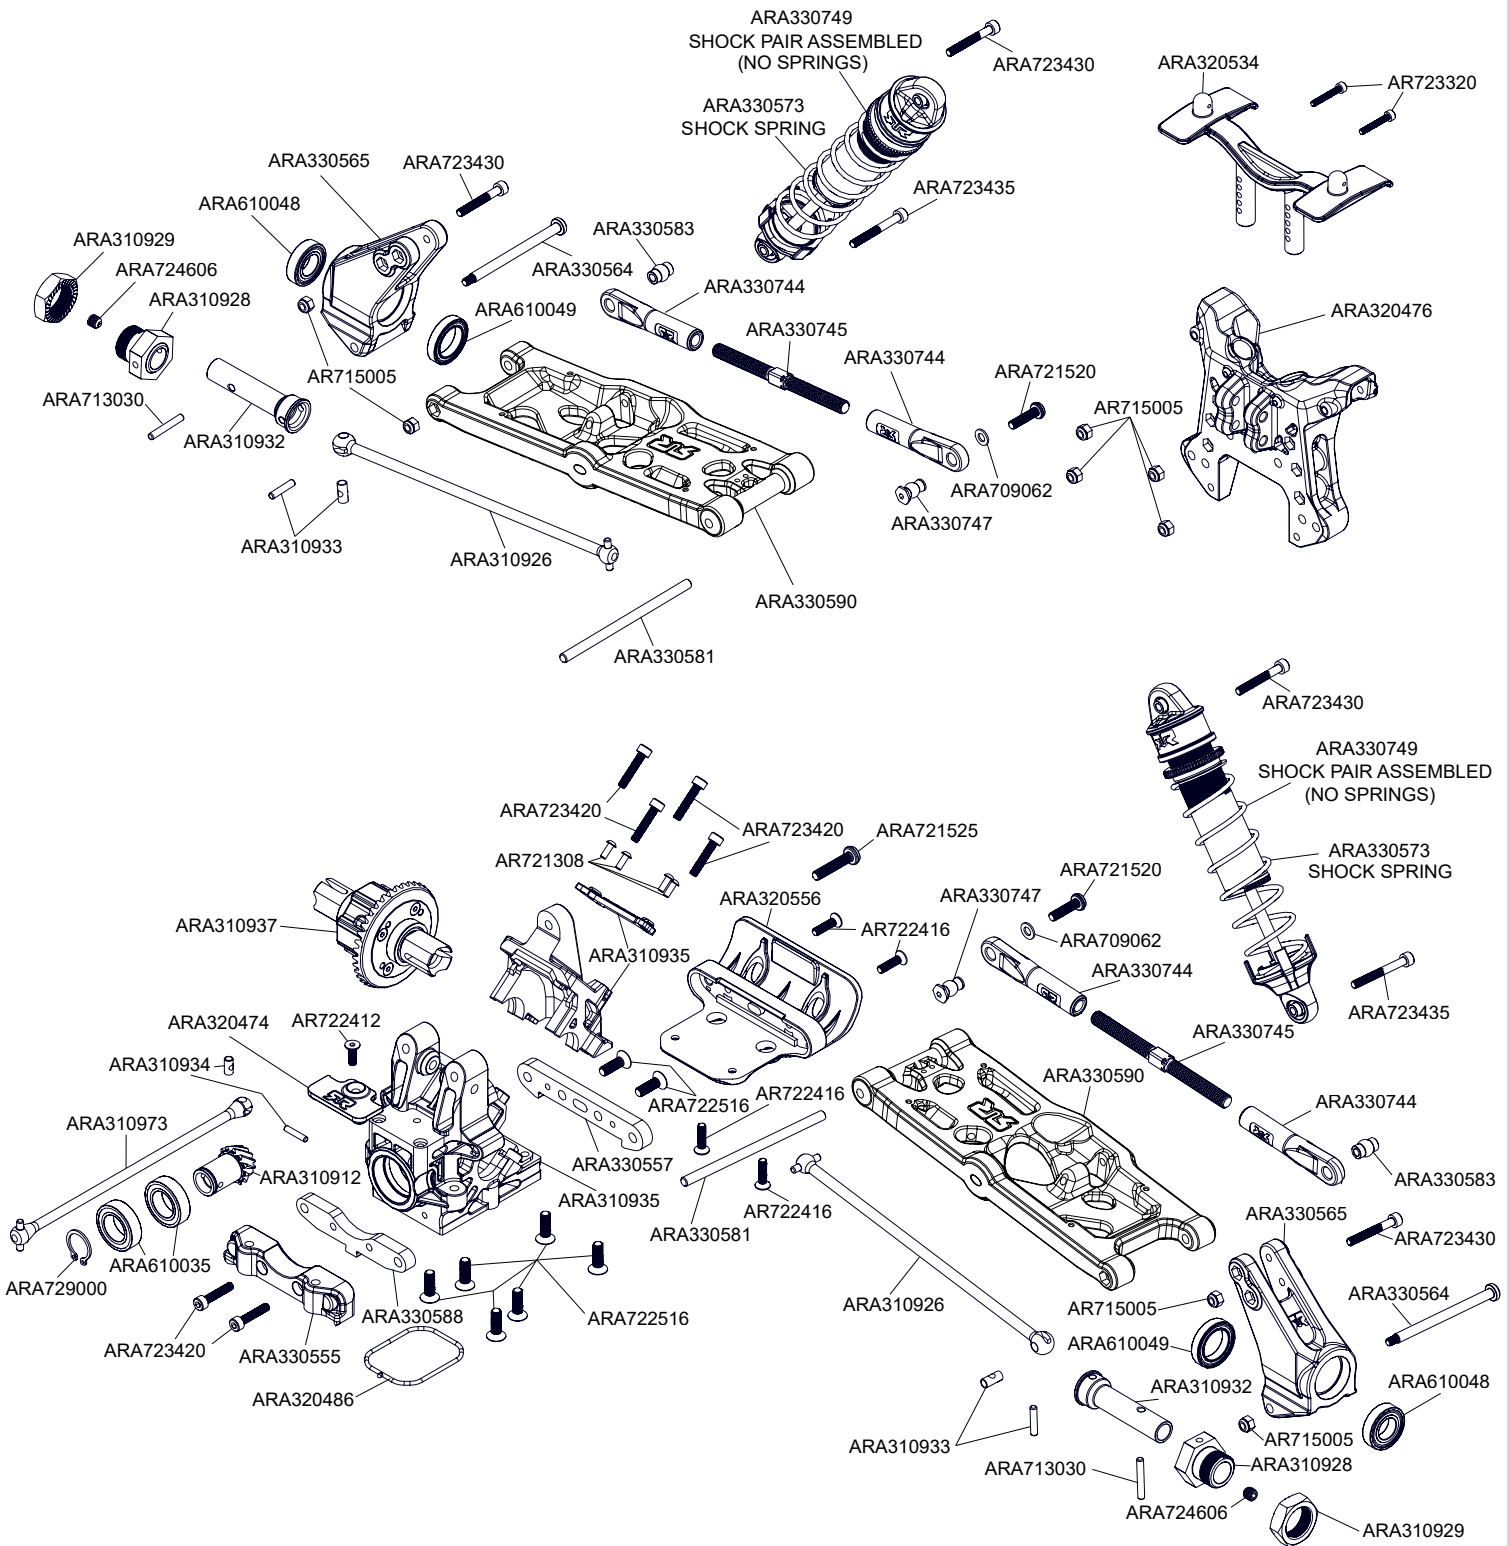

Front Vorne Avant Delantero
フロント 前

OUTCAST EXB

LARGE SCALE
FULL OPTION
ROLLER

Centre Center
 Centre Centro
 センター 中心

OUTCAST EXB

**LARGE SCALE
 FULL OPTION
 ROLLER**

Centre Center
Centre Centro
センター 中心

OUTCAST EXB

LARGE SCALE FULL OPTION ROLLER

Rear Hinten
Arrière Trasero リア后

OUTCAST EXB

LARGE SCALE
FULL OPTION
ROLLER

Shocks Stoßdämpfer
 Amortisseur Amortiguador
 減震器 ショックアブソーバ

ARA330618
 ARA330619
 ARA330573 - STD
 ARA330620

ARA310975 - Metal Diff Case Set

- | | |
|----------------------------------|----------------------------------|
| MOD1 SAFE-D5
5mm Bore Pinions | MOD1 SAFE-D8
8mm Bore Pinions |
| ARA310962 15T | ARA311036 16T |
| ARA310963 16T | ARA311037 17T |
| ARA310964 17T | ARA311038 18T |
| ARA310965 18T | ARA311039 19T |
| ARA310966 19T | ARA311040 20T |
| ARA310967 20T | ARA311041 21T |
| ARA310968 21T | ARA311042 22T |
| ARA310969 22T | ARA311043 23T |
| ARA310970 23T | ARA311044 24T |
| ARA310971 24T | ARA311045 25T |
| ARA310972 25T | ARA311046 26T |
| ARA311056 26T | ARA311047 27T |
| ARA311057 27T | ARA311048 28T |
| ARA311058 28T | ARA311049 29T |
| ARA311059 29T | ARA311050 30T |
| ARA311060 30T | ARA311119 31T |
| | ARA311120 32T |
| | ARA311121 33T |
| | ARA311122 34T |
| | ARA311123 35T |
| | ARA311124 36T |
| | ARA311125 37T |
| | ARA311126 38T |
| | ARA311127 39T |

ARA330651 - Pivot Ball CNC (2pcs)

ARA330652 - HD Threaded Hinge Pin (2pcs)

ARA330653 - HD Hinge Pin 5x96mm (2pcs)

ARA340172 - Servo Saver Axle
CNC Aluminum (2pcs)

ARA340173 - Steering Set CNC
7075 T6 Aluminum