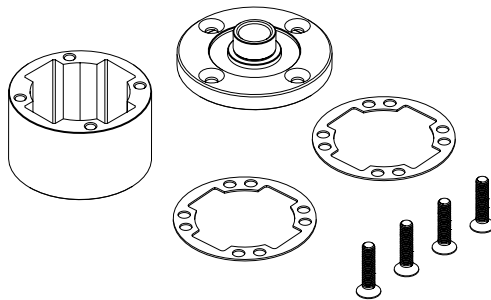

OUTCAST EXB

**LARGE SCALE
 FULL OPTION
 ROLLER**

OUTCAST EXB LARGE SCALE FULL OPTION ROLLER

Sway Bars

Optional Parts

Shock Springs

- ARA330618 130mm 2.01N/mm (11.48lb/in)
- ARA330619 130mm 2.15N/mm (12.28lb/in)
- ARA330620 130mm 2.51N/mm (14.33lb/in)

ARA310975 - Metal Diff Case Set

- | | |
|----------------------------------|----------------------------------|
| MOD1 SAFE-D5
5mm Bore Pinions | MOD1 SAFE-D8
8mm Bore Pinions |
| ARA310962 15T | ARA311036 16T |
| ARA310963 16T | ARA311037 17T |
| ARA310964 17T | ARA311038 18T |
| ARA310965 18T | ARA311039 19T |
| ARA310966 19T | ARA311040 20T |
| ARA310967 20T | ARA311041 21T |
| ARA310968 21T | ARA311042 22T |
| ARA310969 22T | ARA311043 23T |
| ARA310970 23T | ARA311044 24T |
| ARA310971 24T | ARA311045 25T |
| ARA310972 25T | ARA311046 26T |
| ARA311056 26T | ARA311047 27T |
| ARA311057 27T | ARA311048 28T |
| ARA311058 28T | ARA311049 29T |
| ARA311059 29T | ARA311050 30T |
| ARA311060 30T | ARA311119 31T |
| | ARA311120 32T |
| | ARA311121 33T |
| | ARA311122 34T |
| | ARA311123 35T |
| | ARA311124 36T |
| | ARA311125 37T |
| | ARA311126 38T |
| | ARA311127 39T |

OUTCAST EXB LARGE SCALE FULL OPTION ROLLER

Optional Parts

ARA330646 - Lower Suspension Hanger
Rear Front CNC 7075 T6 Aluminum

ARA330647 - Lower Suspension Hanger
Front Rear CNC 7075 T6 Aluminum

ARA330648 - Shock Collar CNC (2pcs)