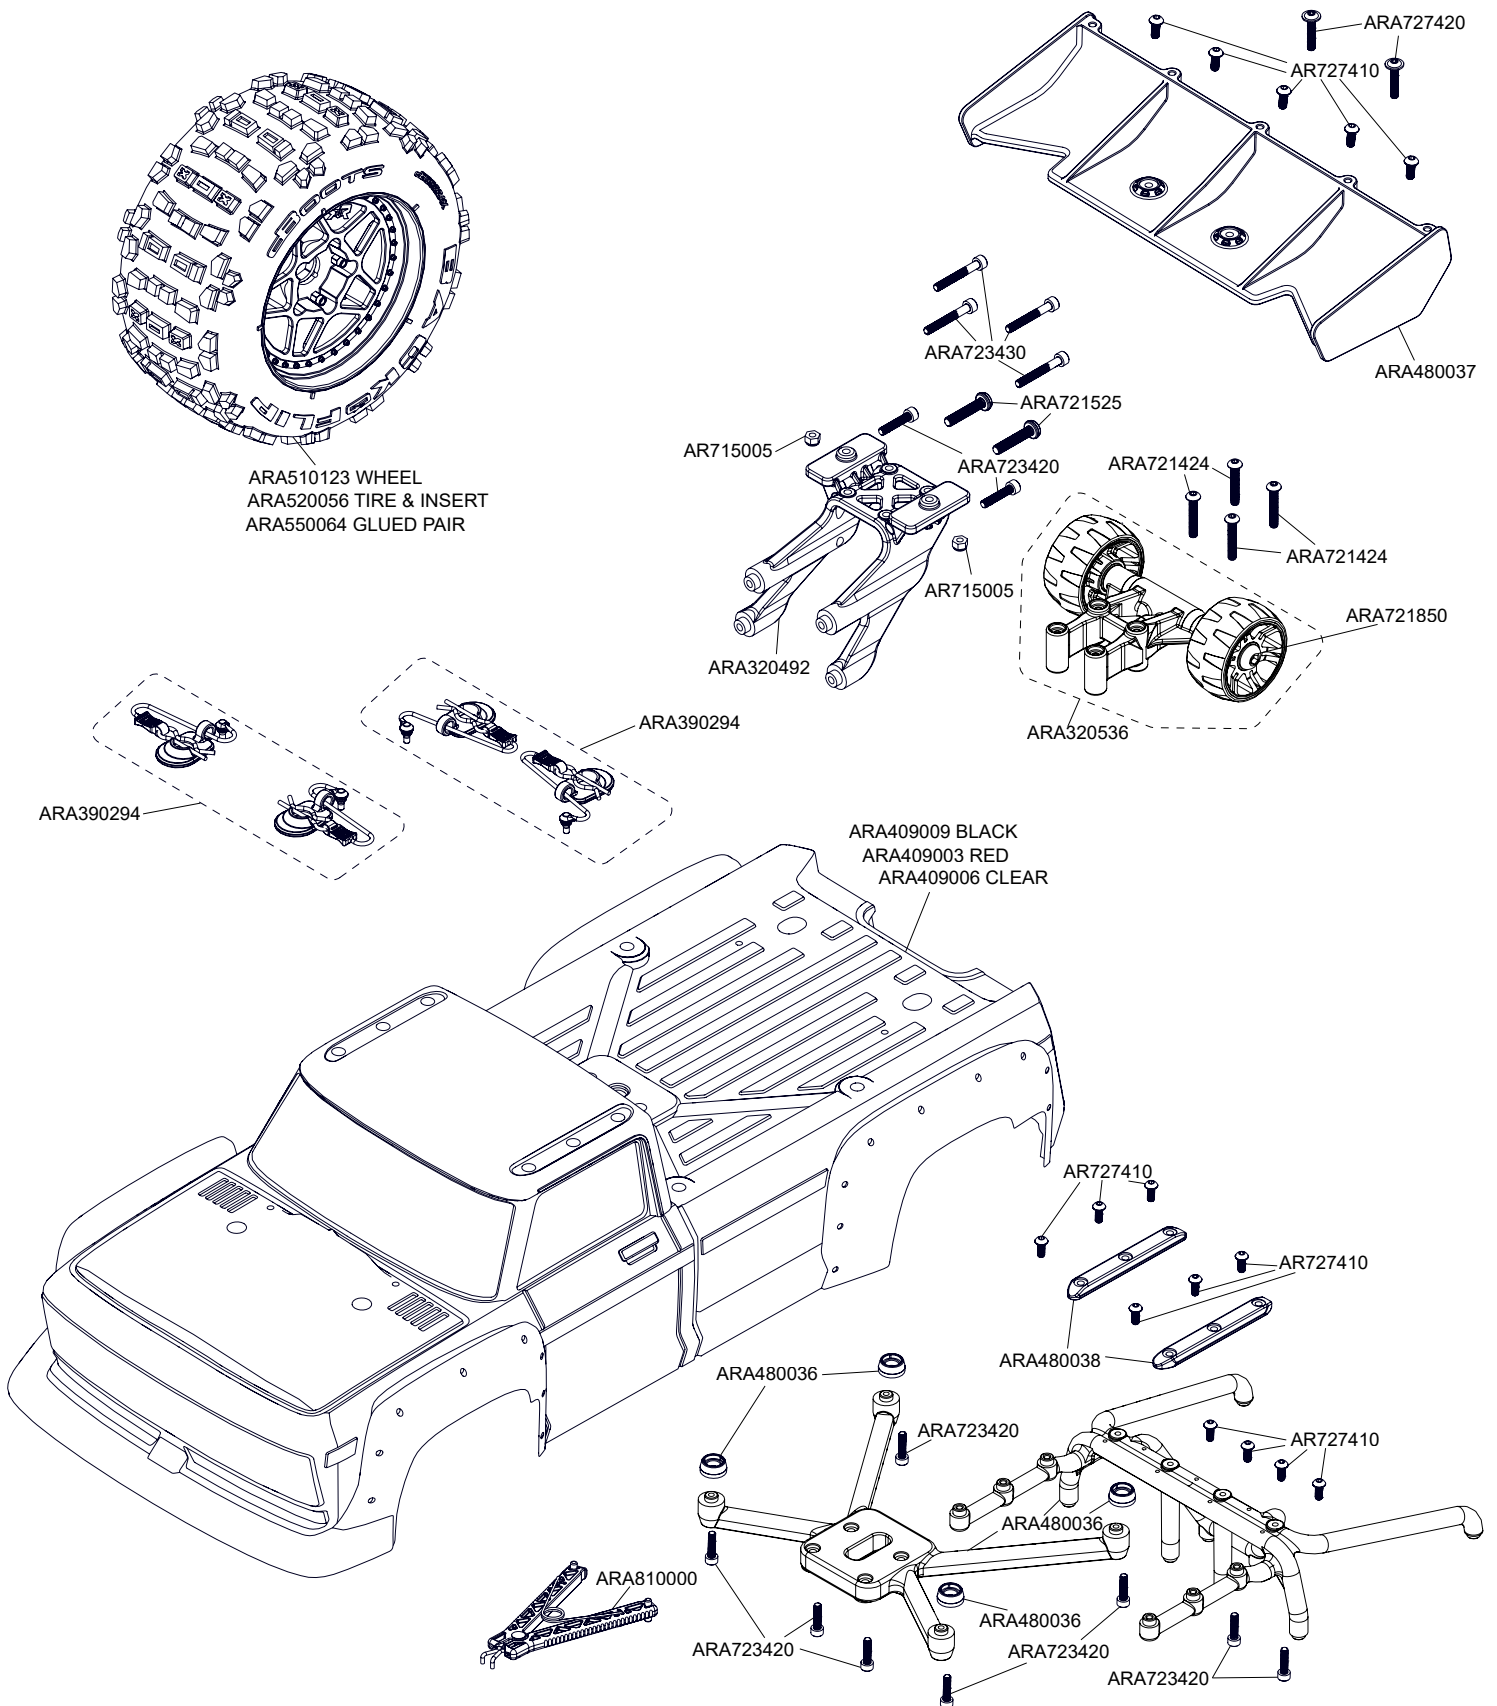

OUTCAST EXB

**LARGE SCALE
 FULL OPTION
 ROLLER**

OUTCAST EXB LARGE SCALE FULL OPTION ROLLER

Sway Bars

Optional Parts

Shock Springs

- ARA330618 130mm 2.01N/mm (11.48lb/in)
- ARA330619 130mm 2.15N/mm (12.28lb/in)
- ARA330620 130mm 2.51N/mm (14.33lb/in)

ARA310975 - Metal Diff Case Set

- | | |
|----------------------------------|----------------------------------|
| MOD1 SAFE-D5
5mm Bore Pinions | MOD1 SAFE-D8
8mm Bore Pinions |
| ARA310962 15T | ARA311036 16T |
| ARA310963 16T | ARA311037 17T |
| ARA310964 17T | ARA311038 18T |
| ARA310965 18T | ARA311039 19T |
| ARA310966 19T | ARA311040 20T |
| ARA310967 20T | ARA311041 21T |
| ARA310968 21T | ARA311042 22T |
| ARA310969 22T | ARA311043 23T |
| ARA310970 23T | ARA311044 24T |
| ARA310971 24T | ARA311045 25T |
| ARA310972 25T | ARA311046 26T |
| ARA311056 26T | ARA311047 27T |
| ARA311057 27T | ARA311048 28T |
| ARA311058 28T | ARA311049 29T |
| ARA311059 29T | ARA311050 30T |
| ARA311060 30T | ARA311119 31T |
| | ARA311120 32T |
| | ARA311121 33T |
| | ARA311122 34T |
| | ARA311123 35T |
| | ARA311124 36T |
| | ARA311125 37T |
| | ARA311126 38T |
| | ARA311127 39T |