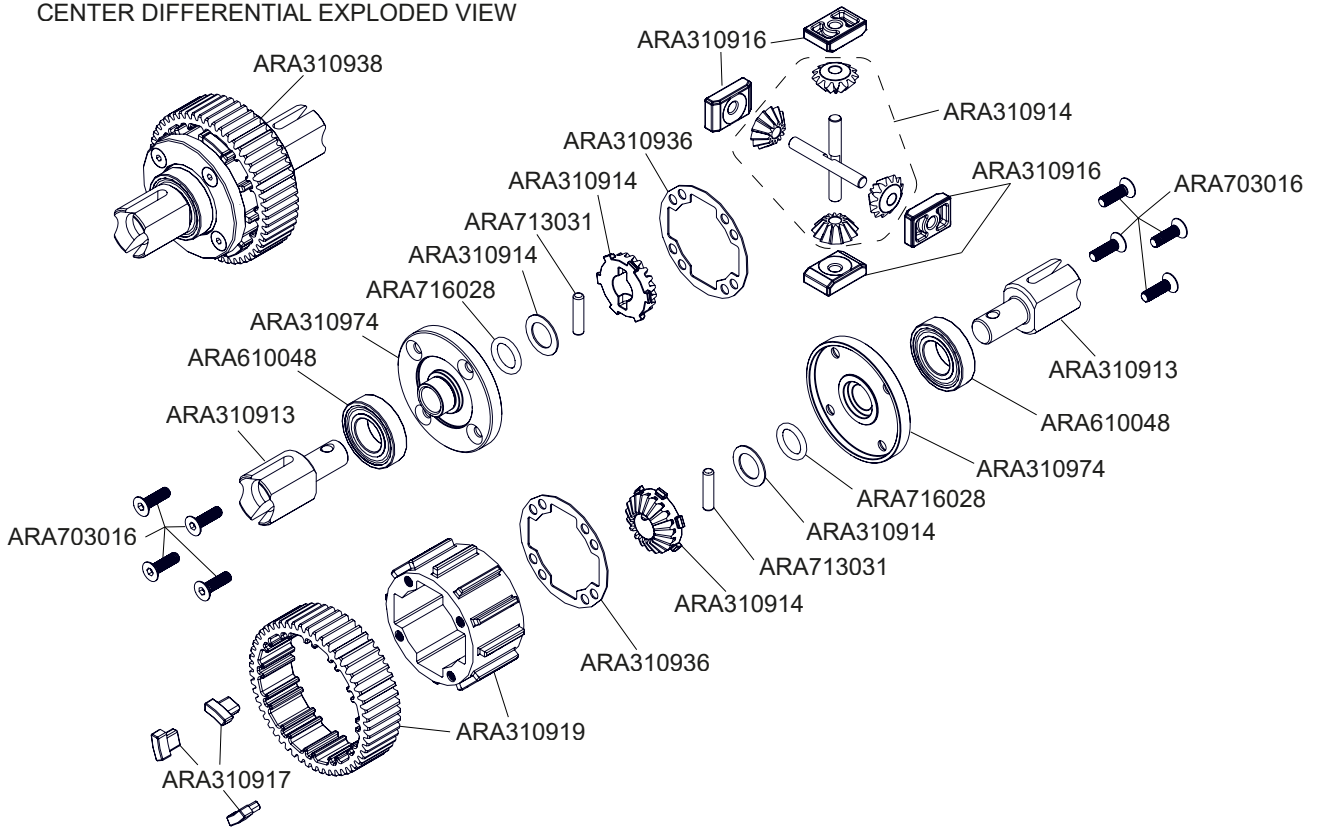

CENTER DIFFERENTIAL EXPLODED VIEW