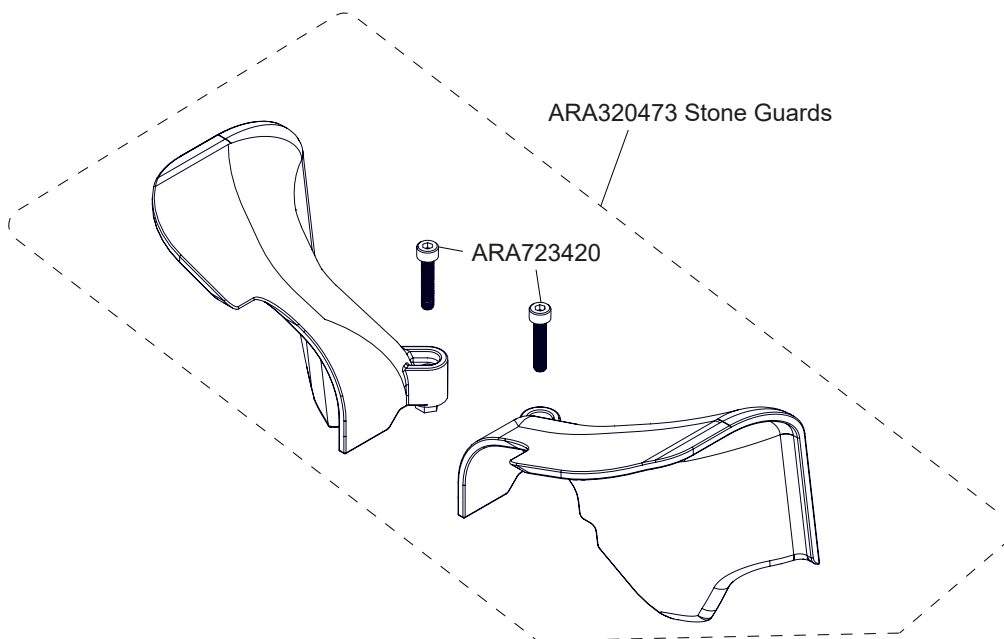

MOD1 SAFE-D5 5mm Bore Pinions	MOD1 SAFE-D8 8mm Bore Pinions
ARA310962 15T	ARA311036 16T
ARA310963 16T	ARA311037 17T
ARA310964 17T	ARA311038 18T
ARA310965 18T	ARA311039 19T
ARA310966 19T	ARA311040 20T
ARA310967 20T	ARA311041 21T
ARA310968 21T	ARA311042 22T
ARA310969 22T	ARA311043 23T
ARA310970 23T	ARA311044 24T
ARA310971 24T	ARA311045 25T
ARA310972 25T	ARA311046 26T
ARA311056 26T	ARA311047 27T
ARA311057 27T	ARA311048 28T
ARA311058 28T	ARA311049 29T
ARA311059 29T	ARA311050 30T
ARA311060 30T	ARA311119 31T
	ARA311120 32T
	ARA311121 33T
	ARA311122 34T
	ARA311123 35T
	ARA311124 36T
	ARA311125 37T
	ARA311126 38T
	ARA311127 39T