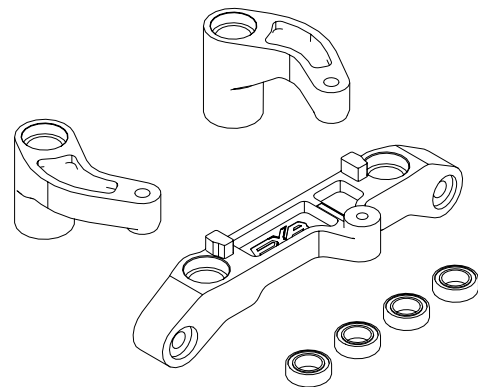

OUTCAST EXB

**LARGE SCALE
 FULL OPTION
 ROLLER**

OUTCAST EXB LARGE SCALE FULL OPTION ROLLER

Sway Bars

Optional Parts

Shock Springs

- ARA330618 130mm 2.01N/mm (11.48lb/in)
- ARA330619 130mm 2.15N/mm (12.28lb/in)
- ARA330620 130mm 2.51N/mm (14.33lb/in)

OUTCAST EXB LARGE SCALE FULL OPTION ROLLER

Optional Parts

ARA330646 - Lower Suspension Hanger
Rear Front CNC 7075 T6 Aluminum

ARA330647 - Lower Suspension Hanger
Front Rear CNC 7075 T6 Aluminum

ARA330648 - Shock Collar CNC (2pcs)

ARA330651 - Pivot Ball CNC (2pcs)

ARA330652 - HD Threaded Hinge Pin (2pcs)

ARA330653 - HD Hinge Pin 5x96mm (2pcs)

ARA340172 - Servo Saver Axle
CNC Aluminum (2pcs)

ARA340173 - Steering Set CNC
7075 T6 Aluminum