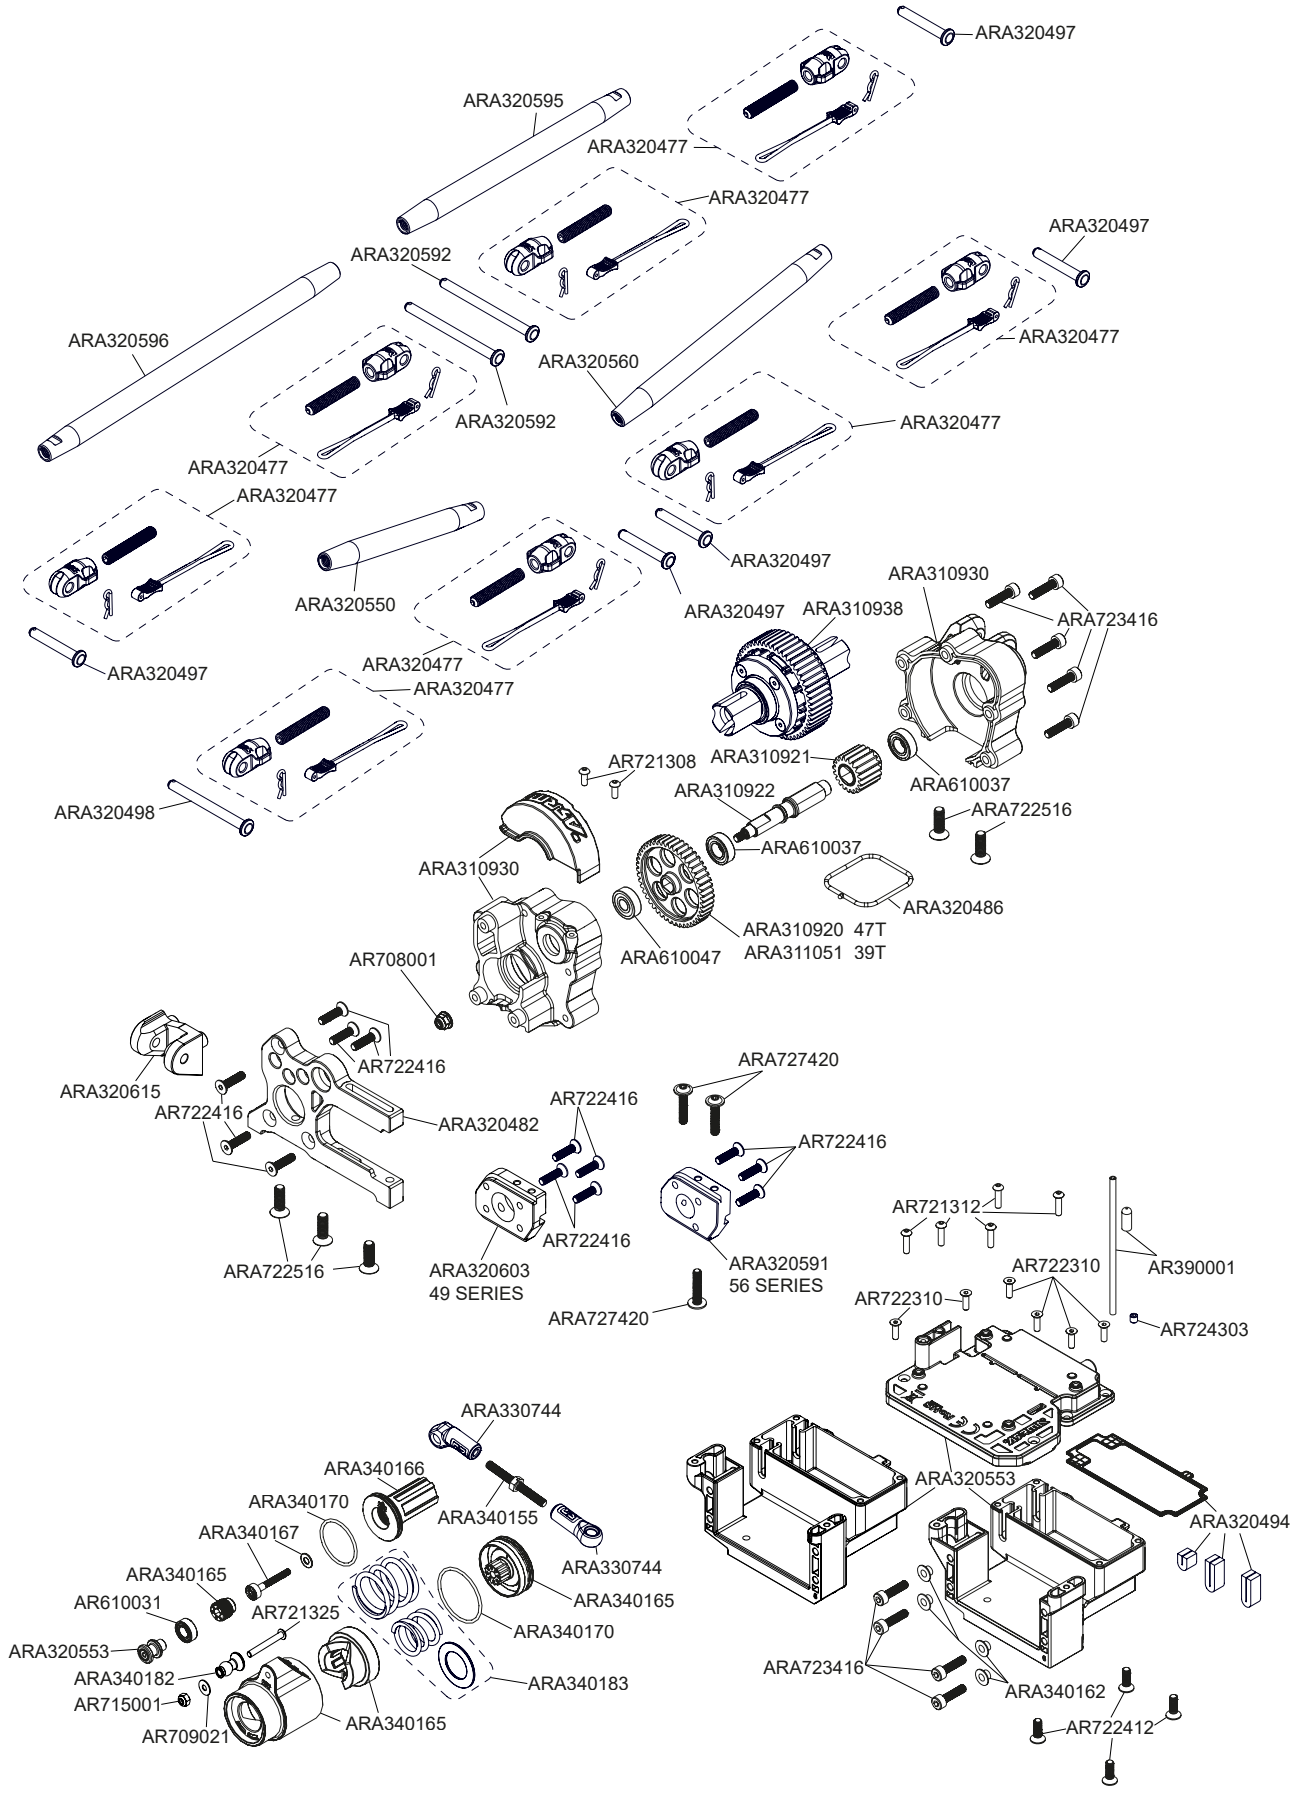

Front Vorne Avant Delantero
フロント 前

OUTCAST EXB

LARGE SCALE
FULL OPTION
ROLLER

Centre Center
 Centre Centro
 センター 中心

OUTCAST EXB

**LARGE SCALE
 FULL OPTION
 ROLLER**

Centre Center
Centre Centro
センター 中心

OUTCAST EXB

LARGE SCALE FULL OPTION ROLLER

Rear Hinten
Arrière Trasero リア后

OUTCAST EXB

LARGE SCALE
FULL OPTION
ROLLER

Shocks Stoßdämpfer
 Amortisseur Amortiguador
 減震器 ショックアブソーバ

ARA330618
 ARA330619
 ARA330573 - STD
 ARA330620

ARA310975 - Metal Diff Case Set

- | | |
|----------------------------------|----------------------------------|
| MOD1 SAFE-D5
5mm Bore Pinions | MOD1 SAFE-D8
8mm Bore Pinions |
| ARA310962 15T | ARA311036 16T |
| ARA310963 16T | ARA311037 17T |
| ARA310964 17T | ARA311038 18T |
| ARA310965 18T | ARA311039 19T |
| ARA310966 19T | ARA311040 20T |
| ARA310967 20T | ARA311041 21T |
| ARA310968 21T | ARA311042 22T |
| ARA310969 22T | ARA311043 23T |
| ARA310970 23T | ARA311044 24T |
| ARA310971 24T | ARA311045 25T |
| ARA310972 25T | ARA311046 26T |
| ARA311056 26T | ARA311047 27T |
| ARA311057 27T | ARA311048 28T |
| ARA311058 28T | ARA311049 29T |
| ARA311059 29T | ARA311050 30T |
| ARA311060 30T | ARA311119 31T |
| | ARA311120 32T |
| | ARA311121 33T |
| | ARA311122 34T |
| | ARA311123 35T |
| | ARA311124 36T |
| | ARA311125 37T |
| | ARA311126 38T |
| | ARA311127 39T |

ARA330651 - Pivot Ball CNC (2pcs)

ARA330652 - HD Threaded Hinge Pin (2pcs)

ARA330653 - HD Hinge Pin 5x96mm (2pcs)

ARA340172 - Servo Saver Axle
CNC Aluminum (2pcs)

ARA340173 - Steering Set CNC
7075 T6 Aluminum