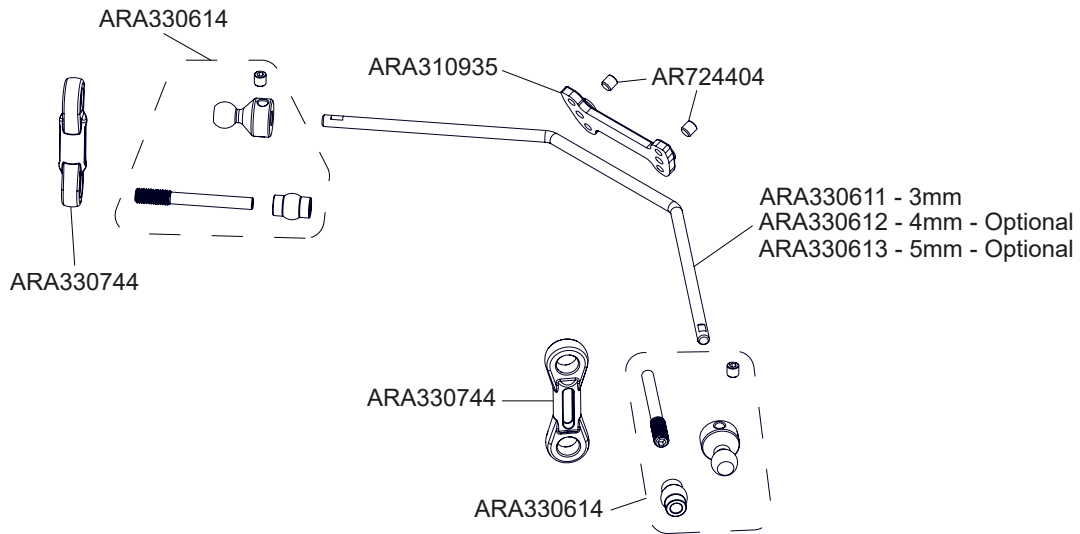

OUTCAST EXB

**LARGE SCALE
 FULL OPTION
 ROLLER**

OUTCAST EXB LARGE SCALE FULL OPTION ROLLER

Sway Bars

Optional Parts

Shock Springs

- ARA330618 130mm 2.01N/mm (11.48lb/in)
- ARA330619 130mm 2.15N/mm (12.28lb/in)
- ARA330620 130mm 2.51N/mm (14.33lb/in)