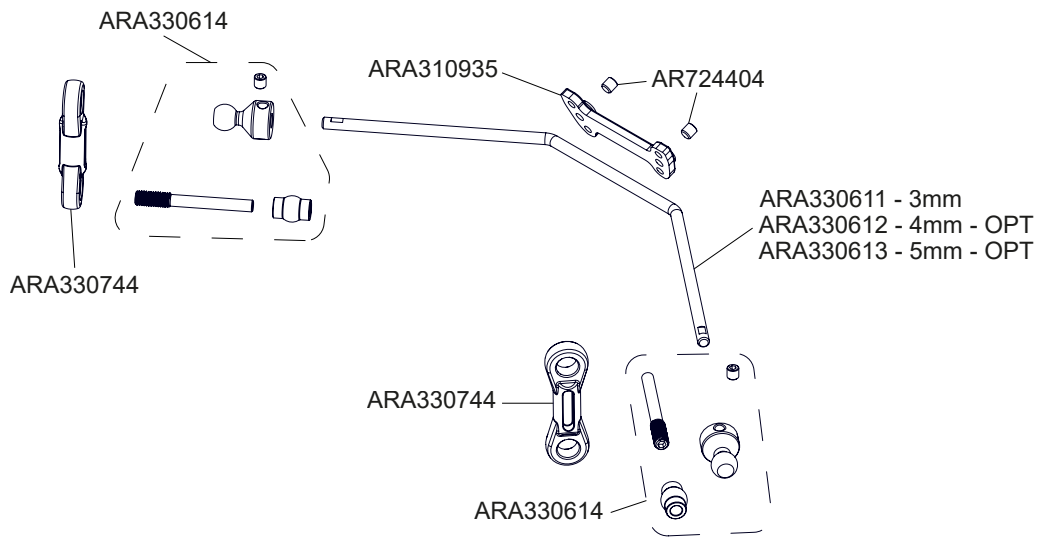

ARA510122 WHEEL  
 ARA520059 TIRE & INSERT  
 ARA550089 GLUED PAIR

AR715005

ARA723430

AR715005

ARA320492

ARA727420

ARA480022

ARA390294

ARA390294

ARA409008 BLACK  
 ARA409001 GREEN  
 ARA409007 ORANGE  
 ARA409004 CLEAR

AR727410

AR727410

ARA810000

ARA480020

### Sway Bars