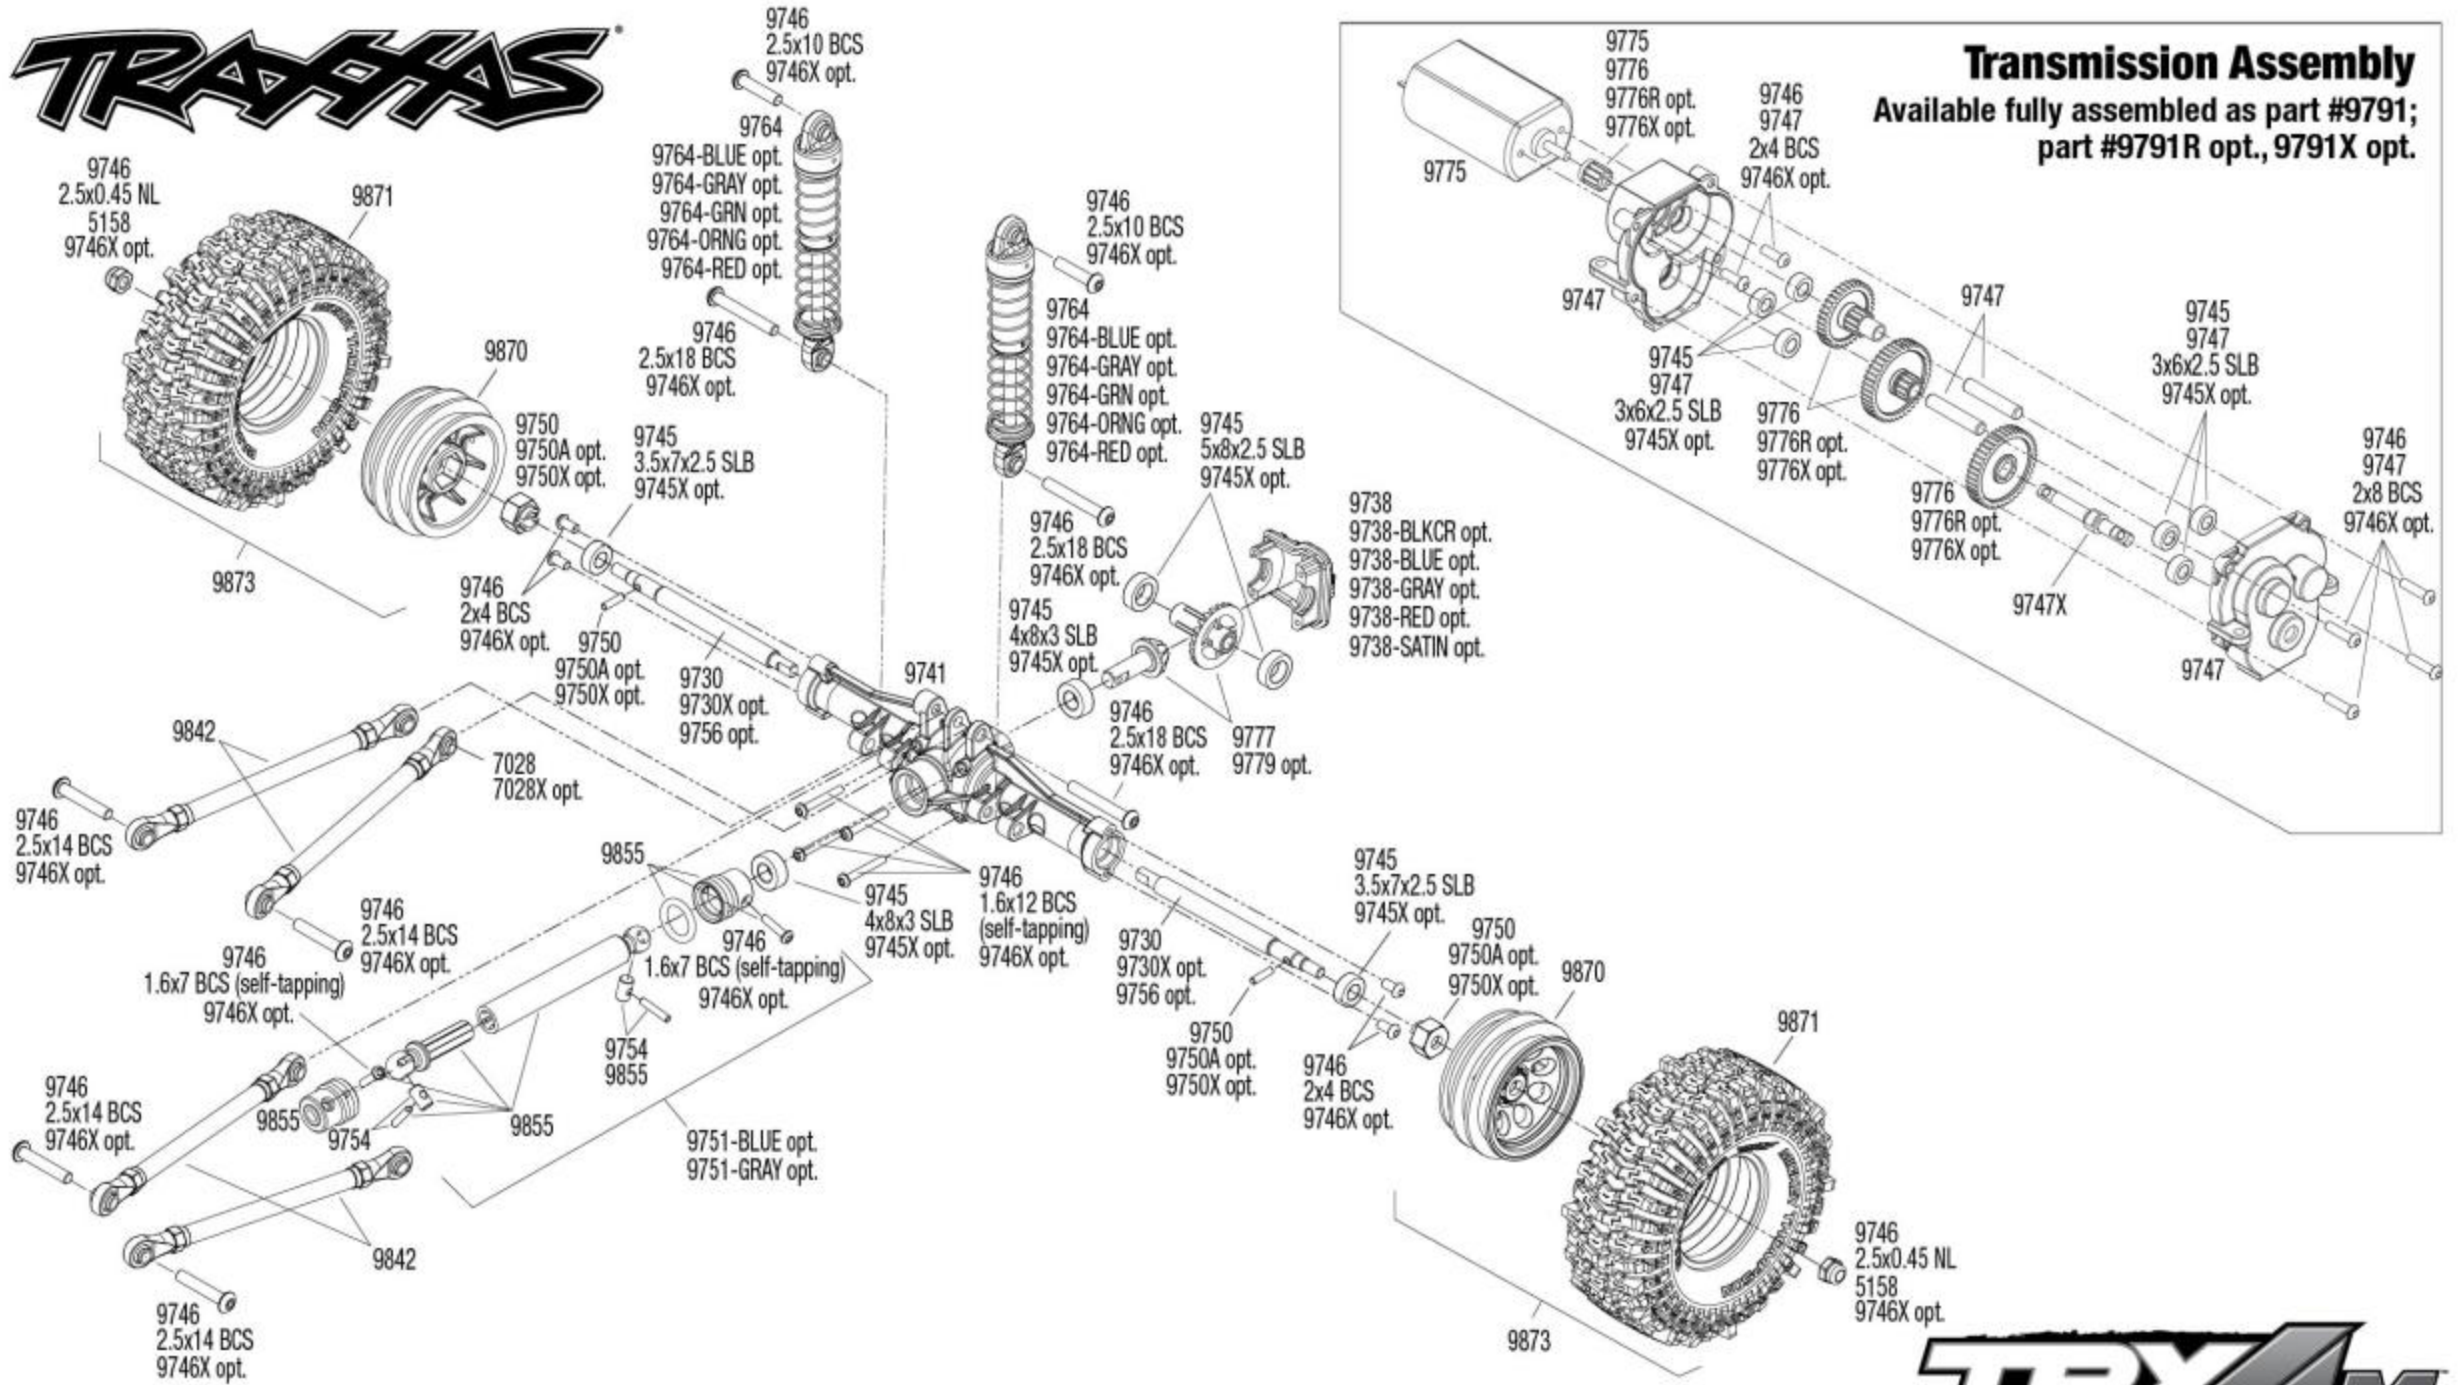

TRAXXAS

Transmission Assembly
Available fully assembled as part #9791;
part #9791R opt., 9791X opt.

REV 230718-R01
See Parts List for a complete listing of optional accessories.

Specifications on this page are subject to change without notice. Every attempt has been made to ensure the accuracy of this drawing; however, Traxxas cannot be held responsible for typographical or other errors.

TRX4M

Rear Assembly