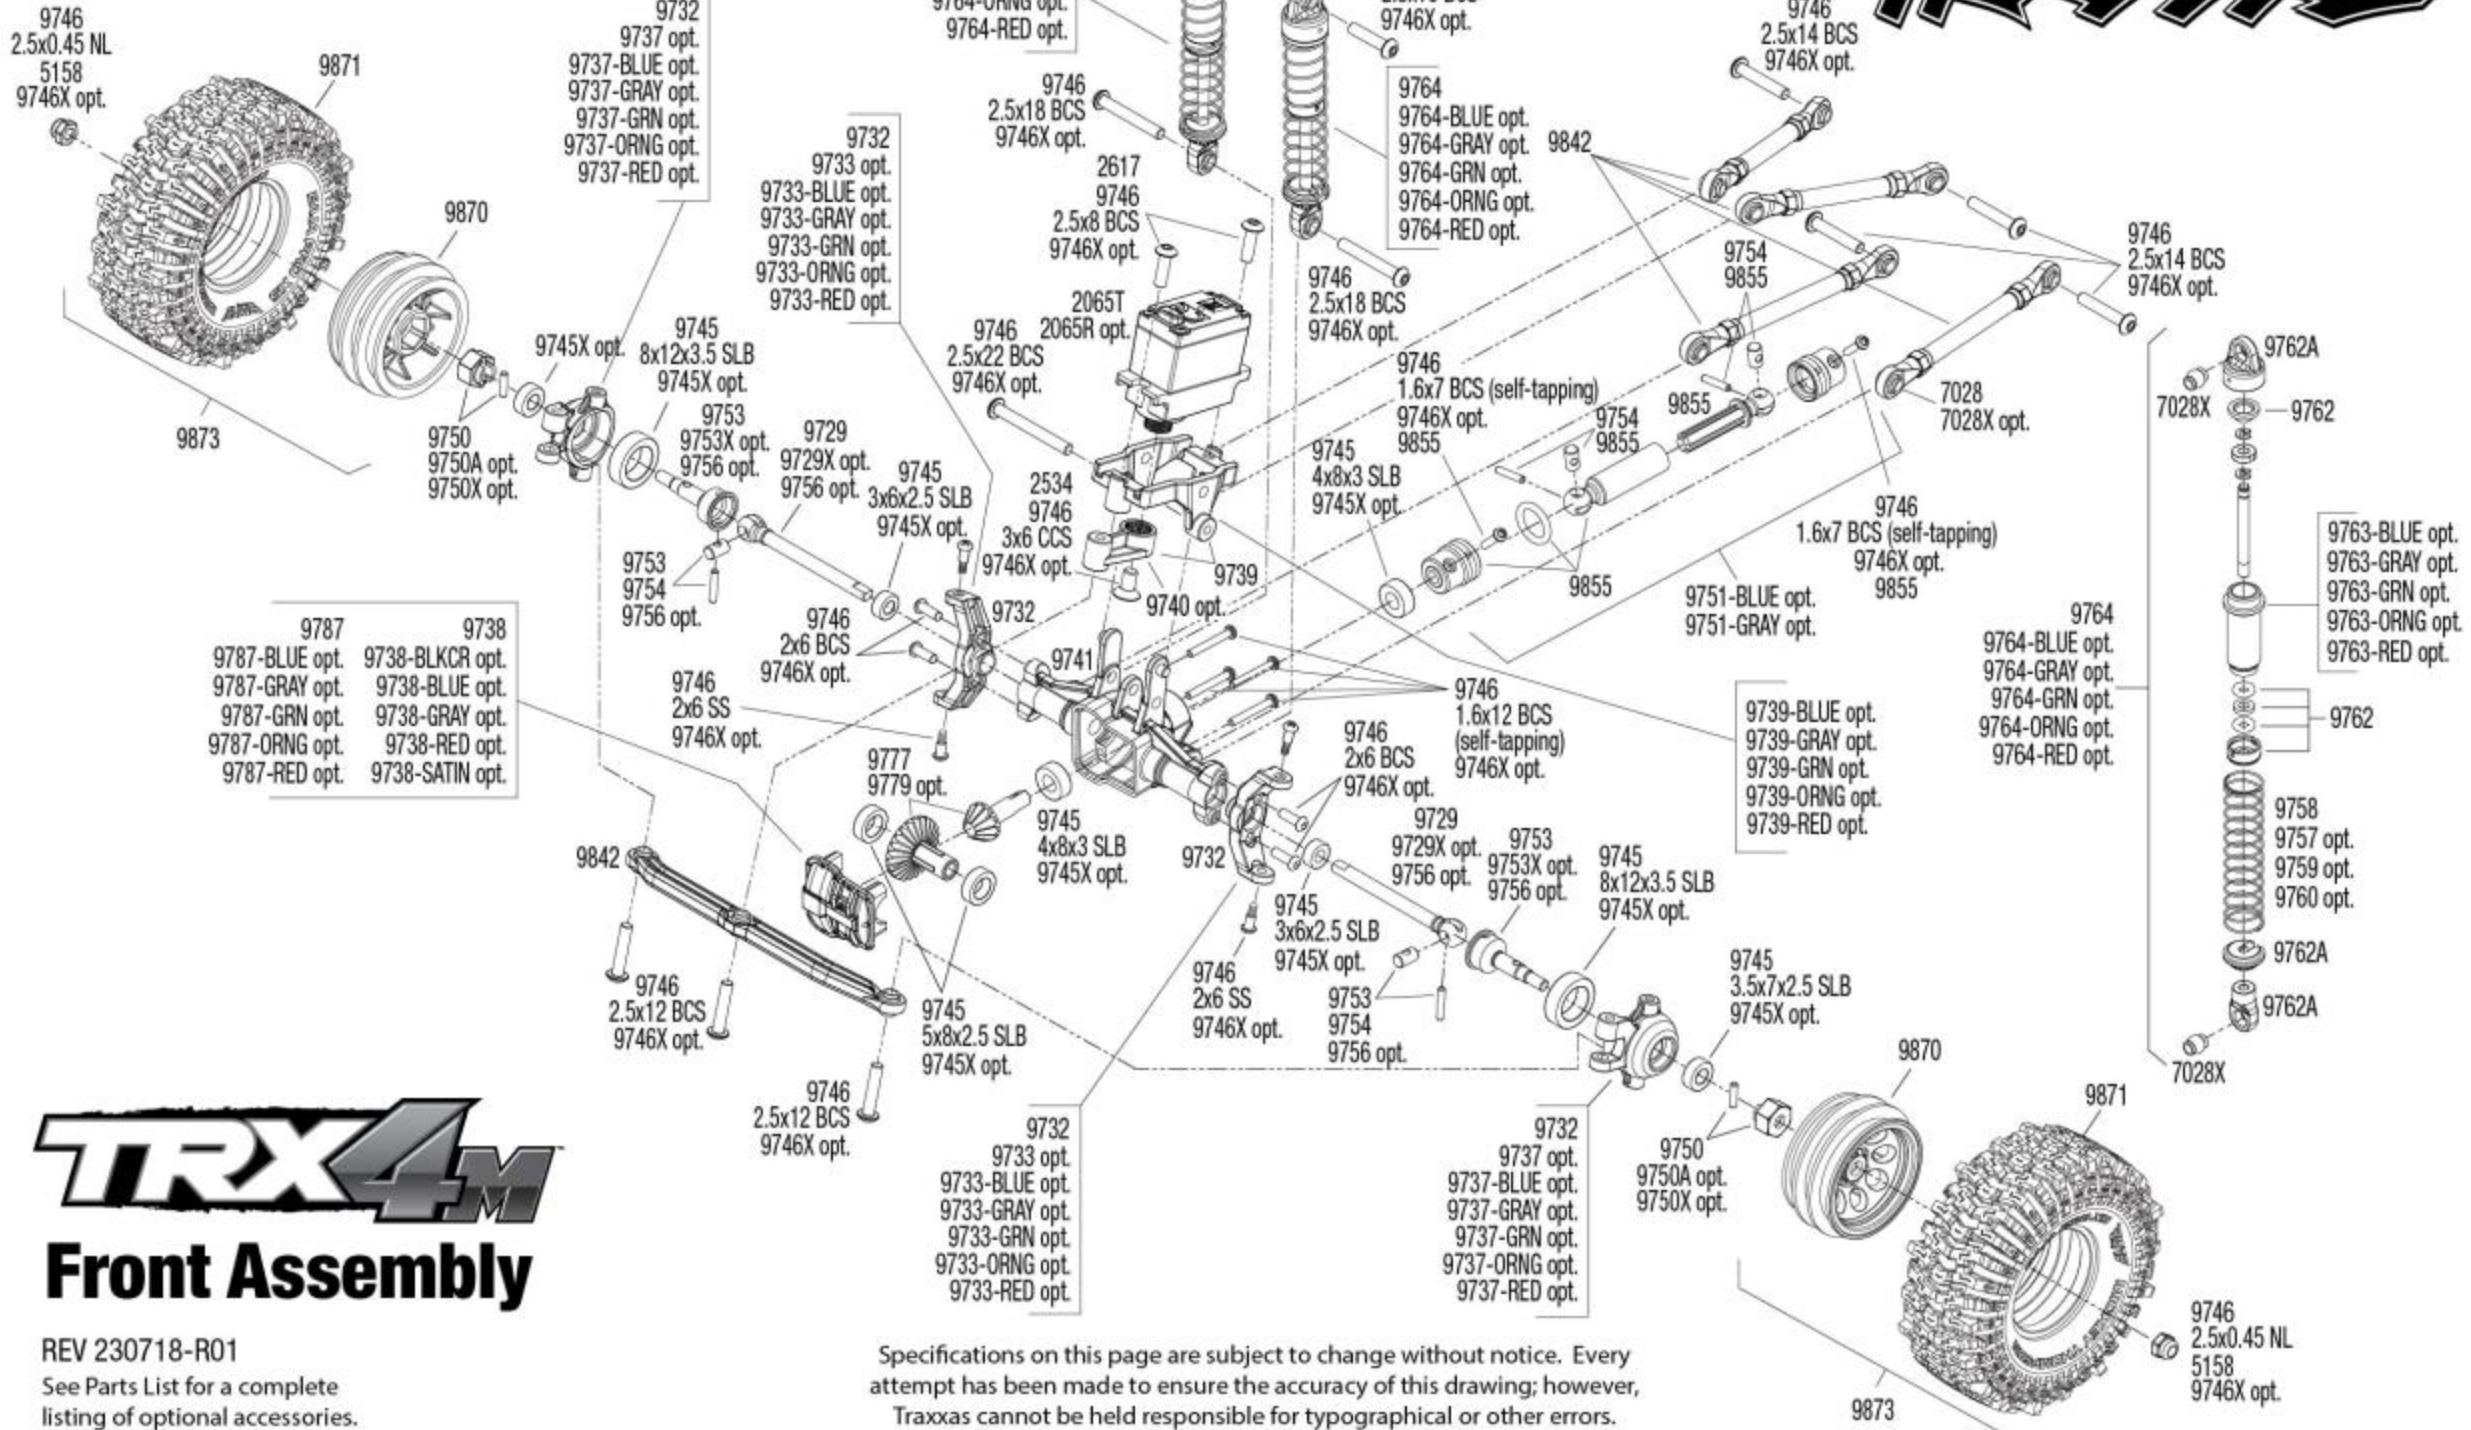

TRAXXAS

TRX4M

Front Assembly

REV 230718-R01
See Parts List for a complete listing of optional accessories.

Specifications on this page are subject to change without notice. Every attempt has been made to ensure the accuracy of this drawing; however, Traxxas cannot be held responsible for typographical or other errors.