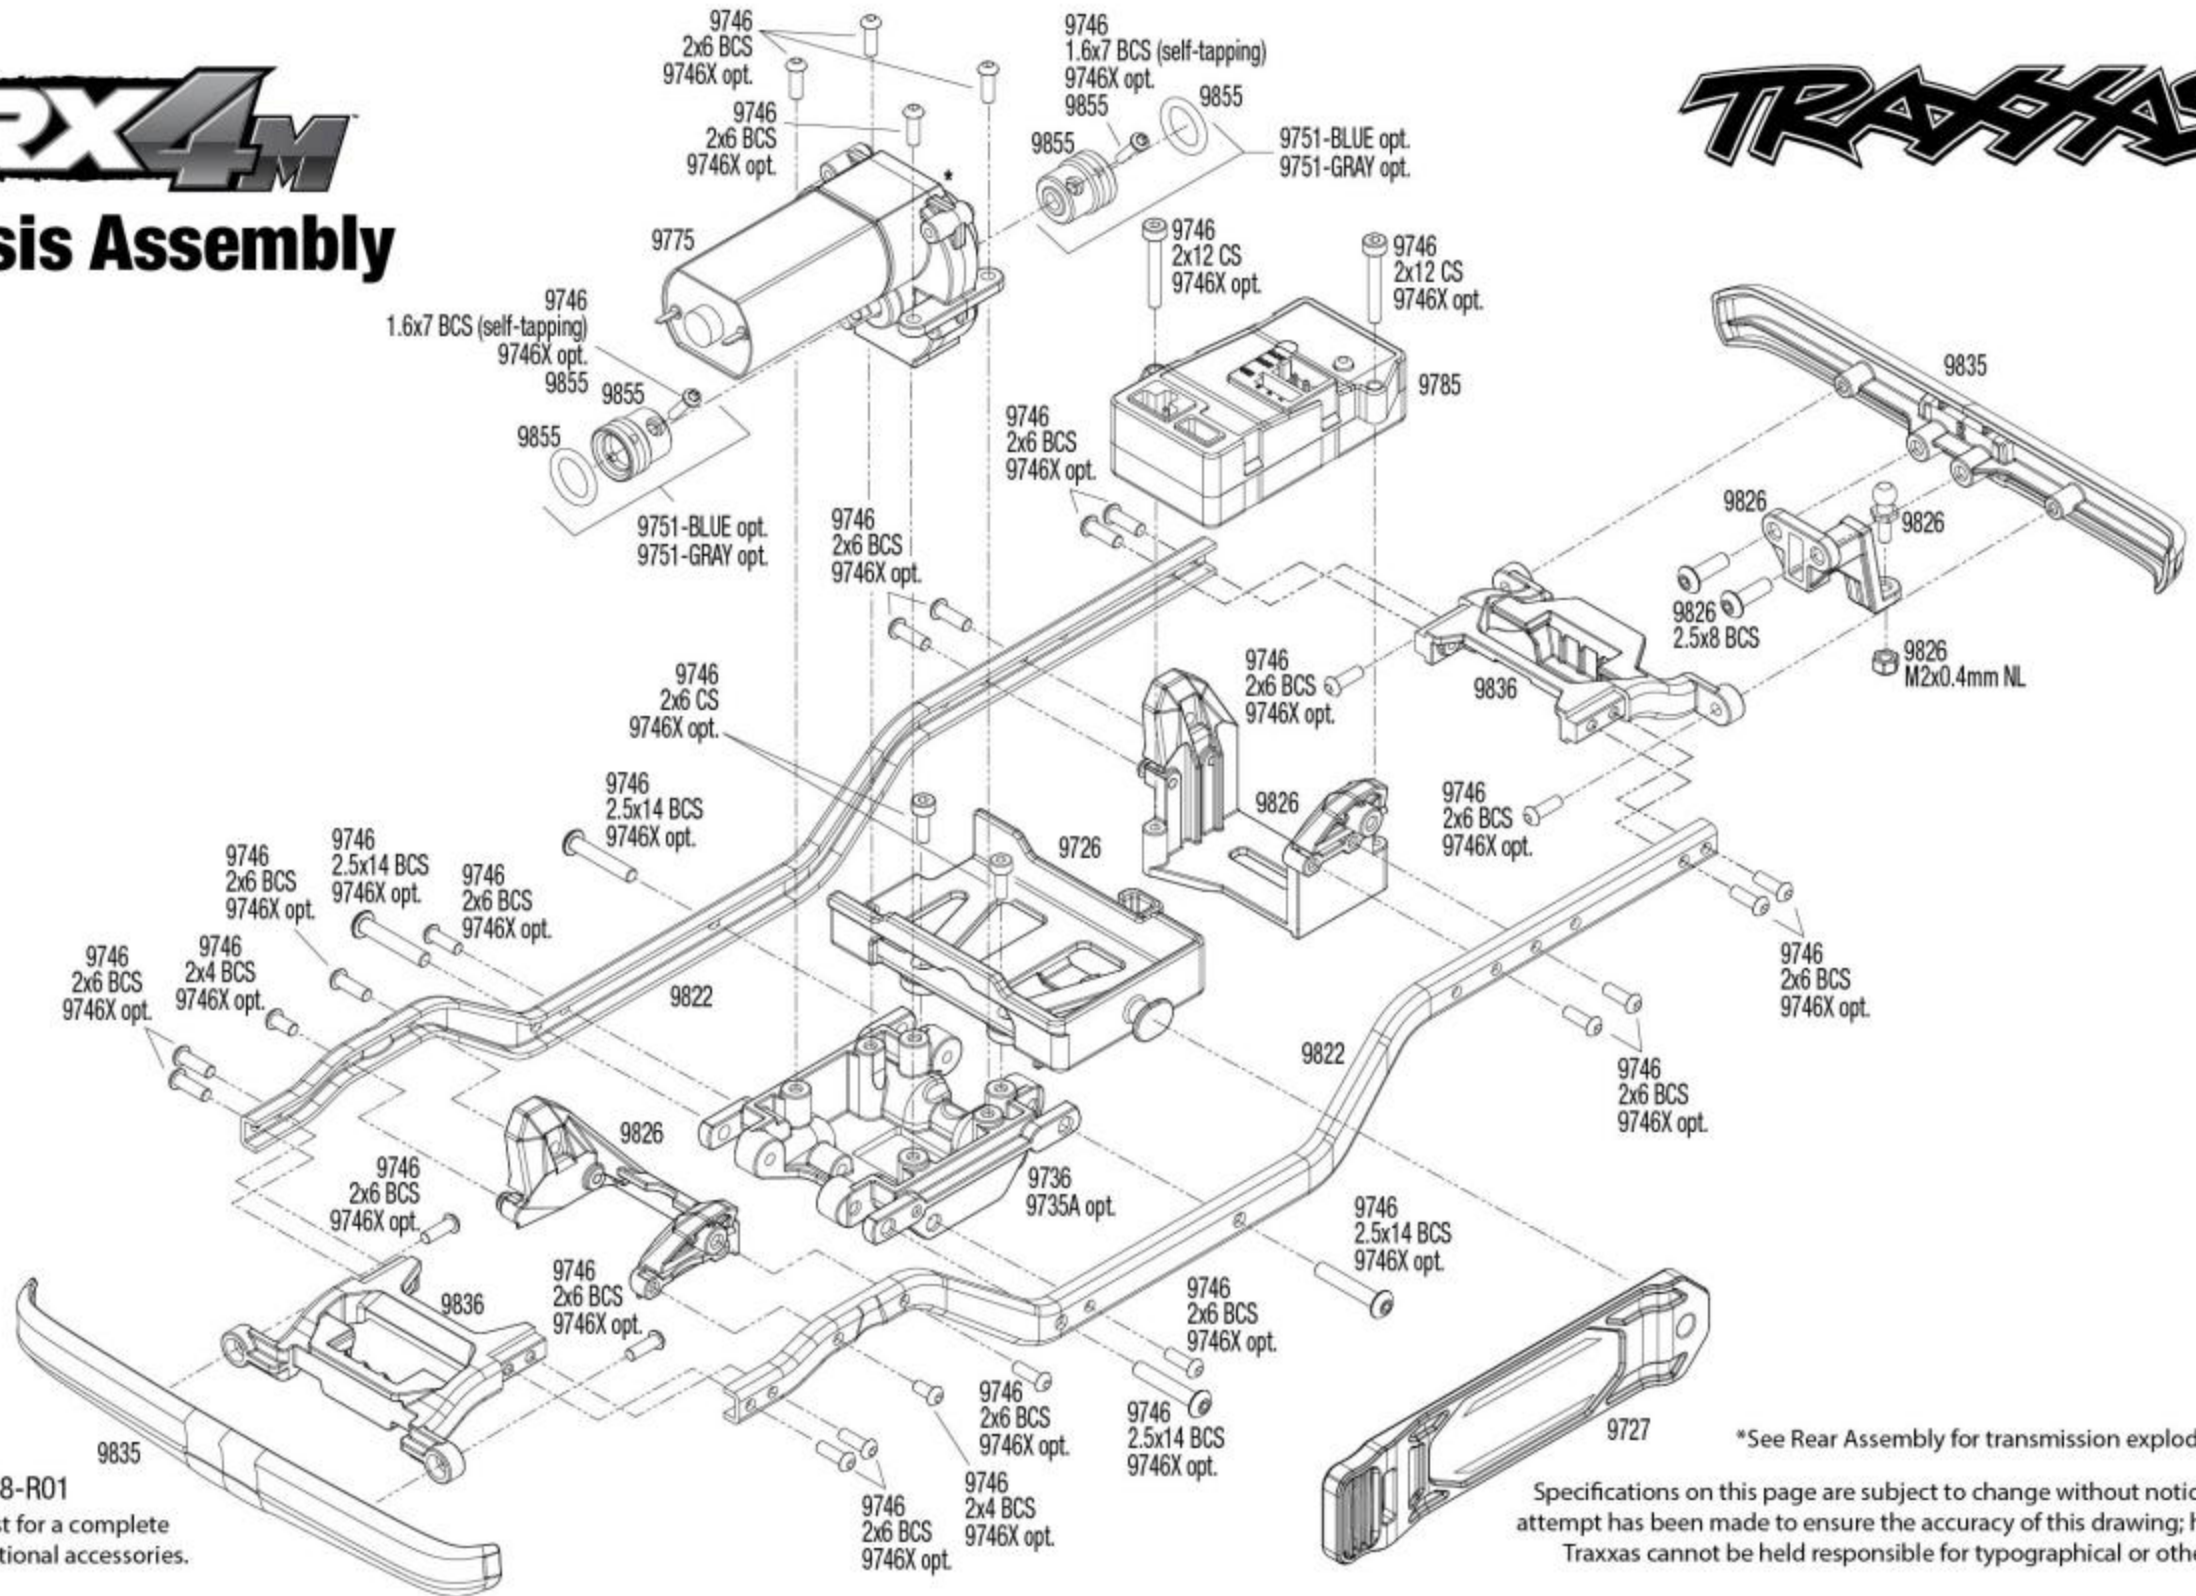

# TRX4M

## Chassis Assembly

REV 230718-R01

See Parts List for a complete listing of optional accessories.

\*See Rear Assembly for transmission exploded view.

Specifications on this page are subject to change without notice. Every attempt has been made to ensure the accuracy of this drawing; however, Traxxas cannot be held responsible for typographical or other errors.