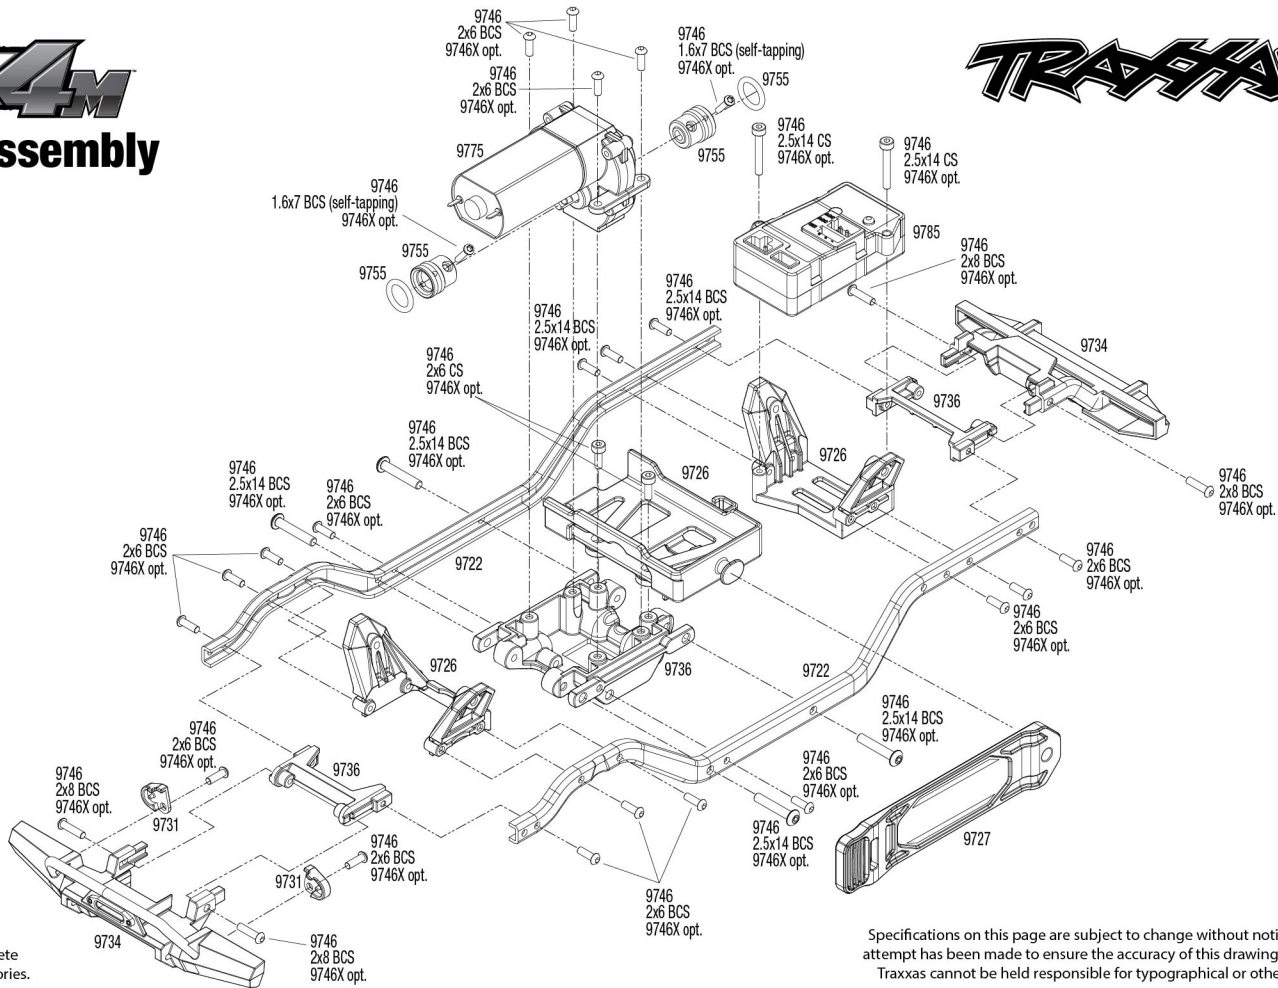

Chassis Assembly

REV 220912-R01

See Parts List for a complete listing of optional accessories.

Specifications on this page are subject to change without notice. Every attempt has been made to ensure the accuracy of this drawing; however, Traxxas cannot be held responsible for typographical or other errors.