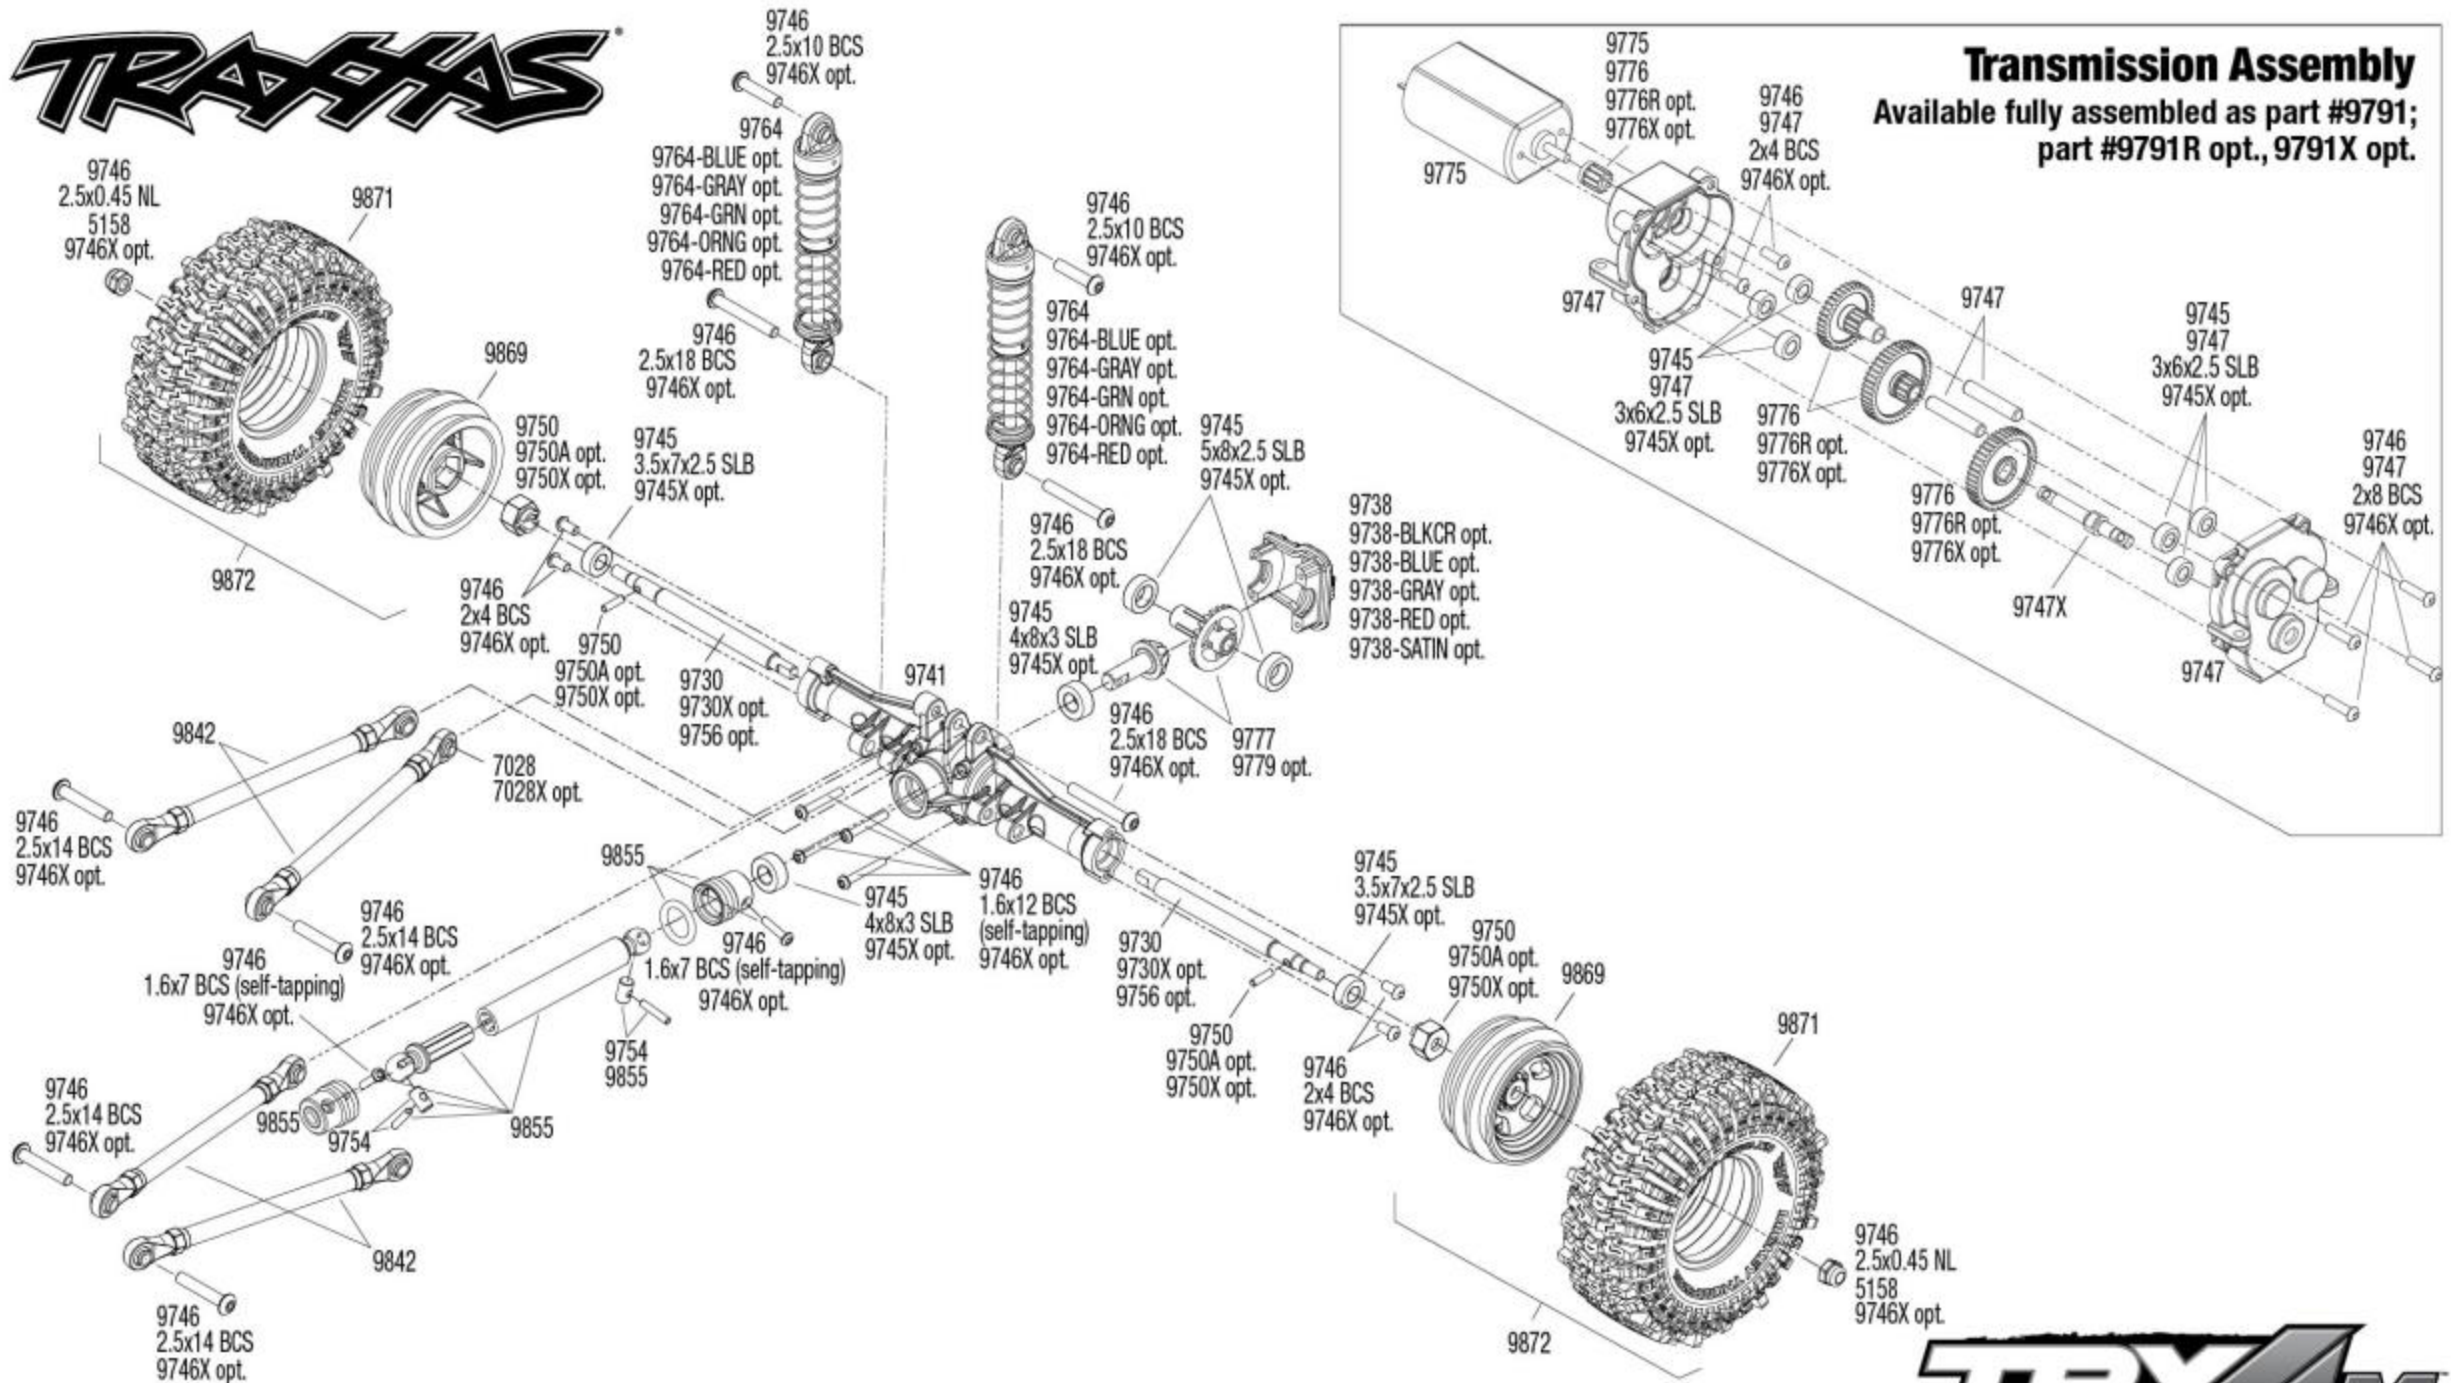

TRAXXAS

REV 230907-R02

See Parts List for a complete listing of optional accessories.

Specifications on this page are subject to change without notice. Every attempt has been made to ensure the accuracy of this drawing; however, Traxxas cannot be held responsible for typographical or other errors.

TRX4M

Rear Assembly