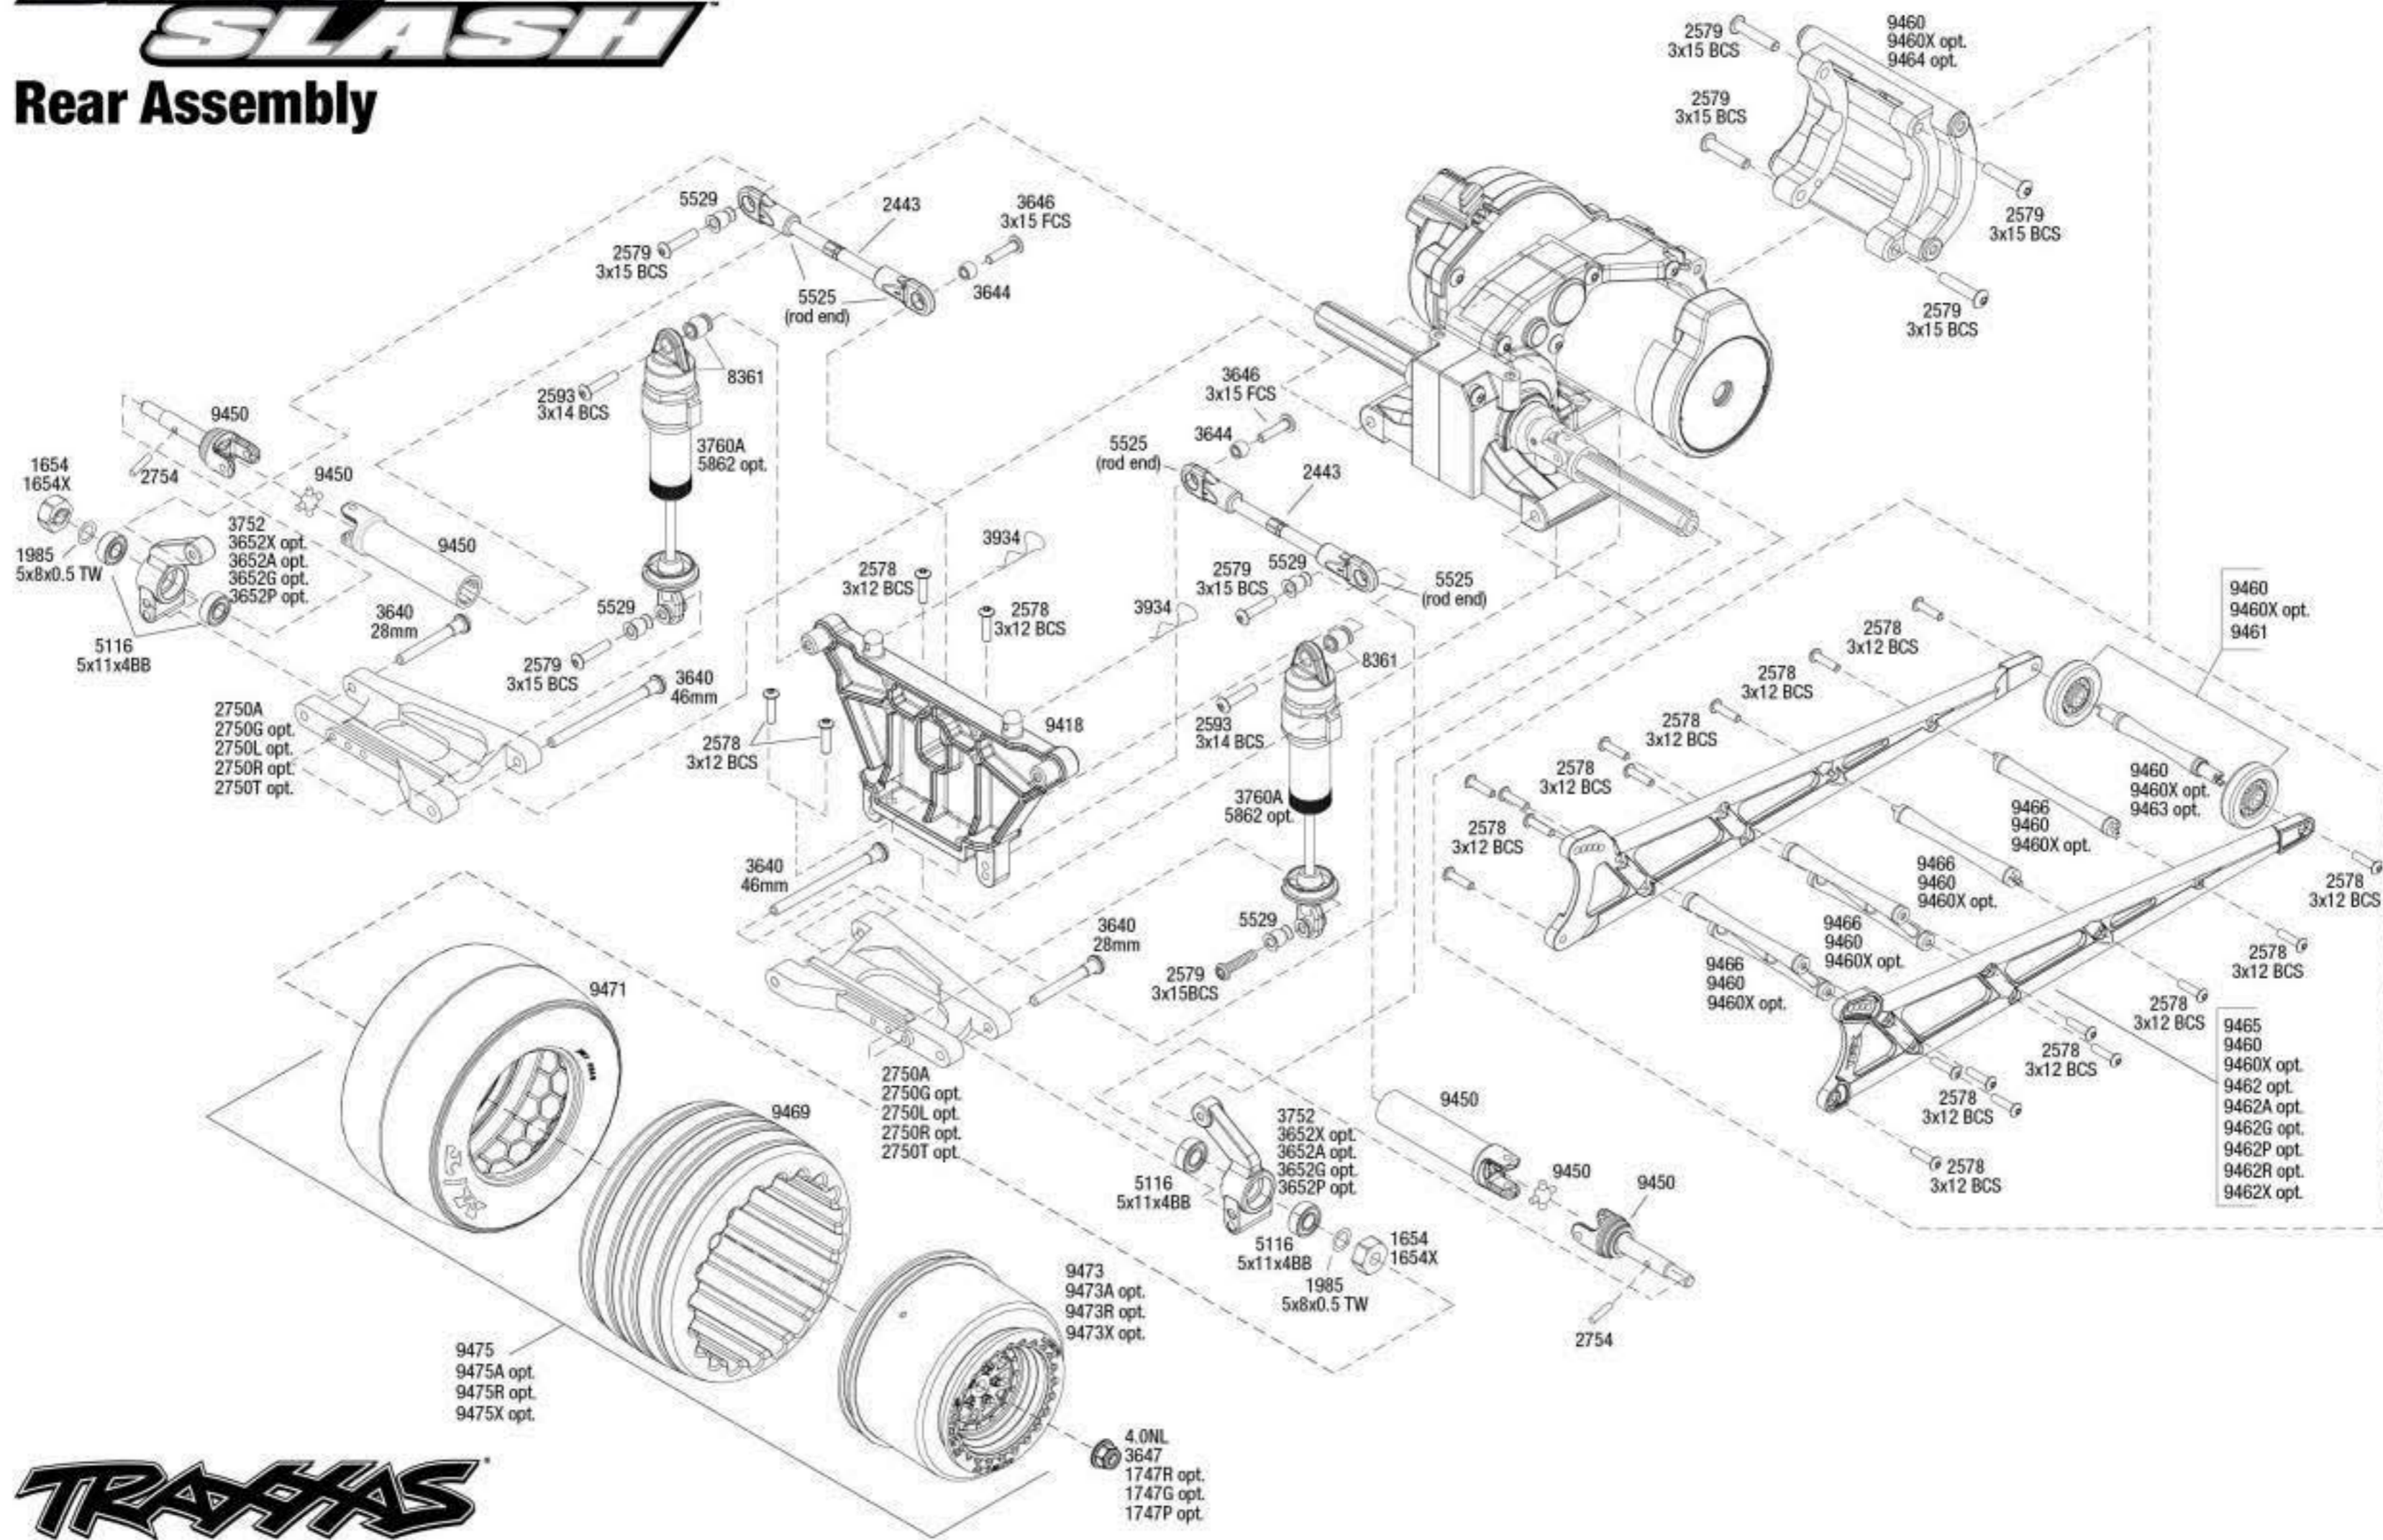

DRAG SLASH

Rear Assembly

See Parts List for a complete listing of optional accessories.

Specifications on this page are subject to change without notice. Every attempt has been made to ensure the accuracy of this drawing; however, Traxxas cannot be held responsible for typographical or other errors.

REV 210510-R02