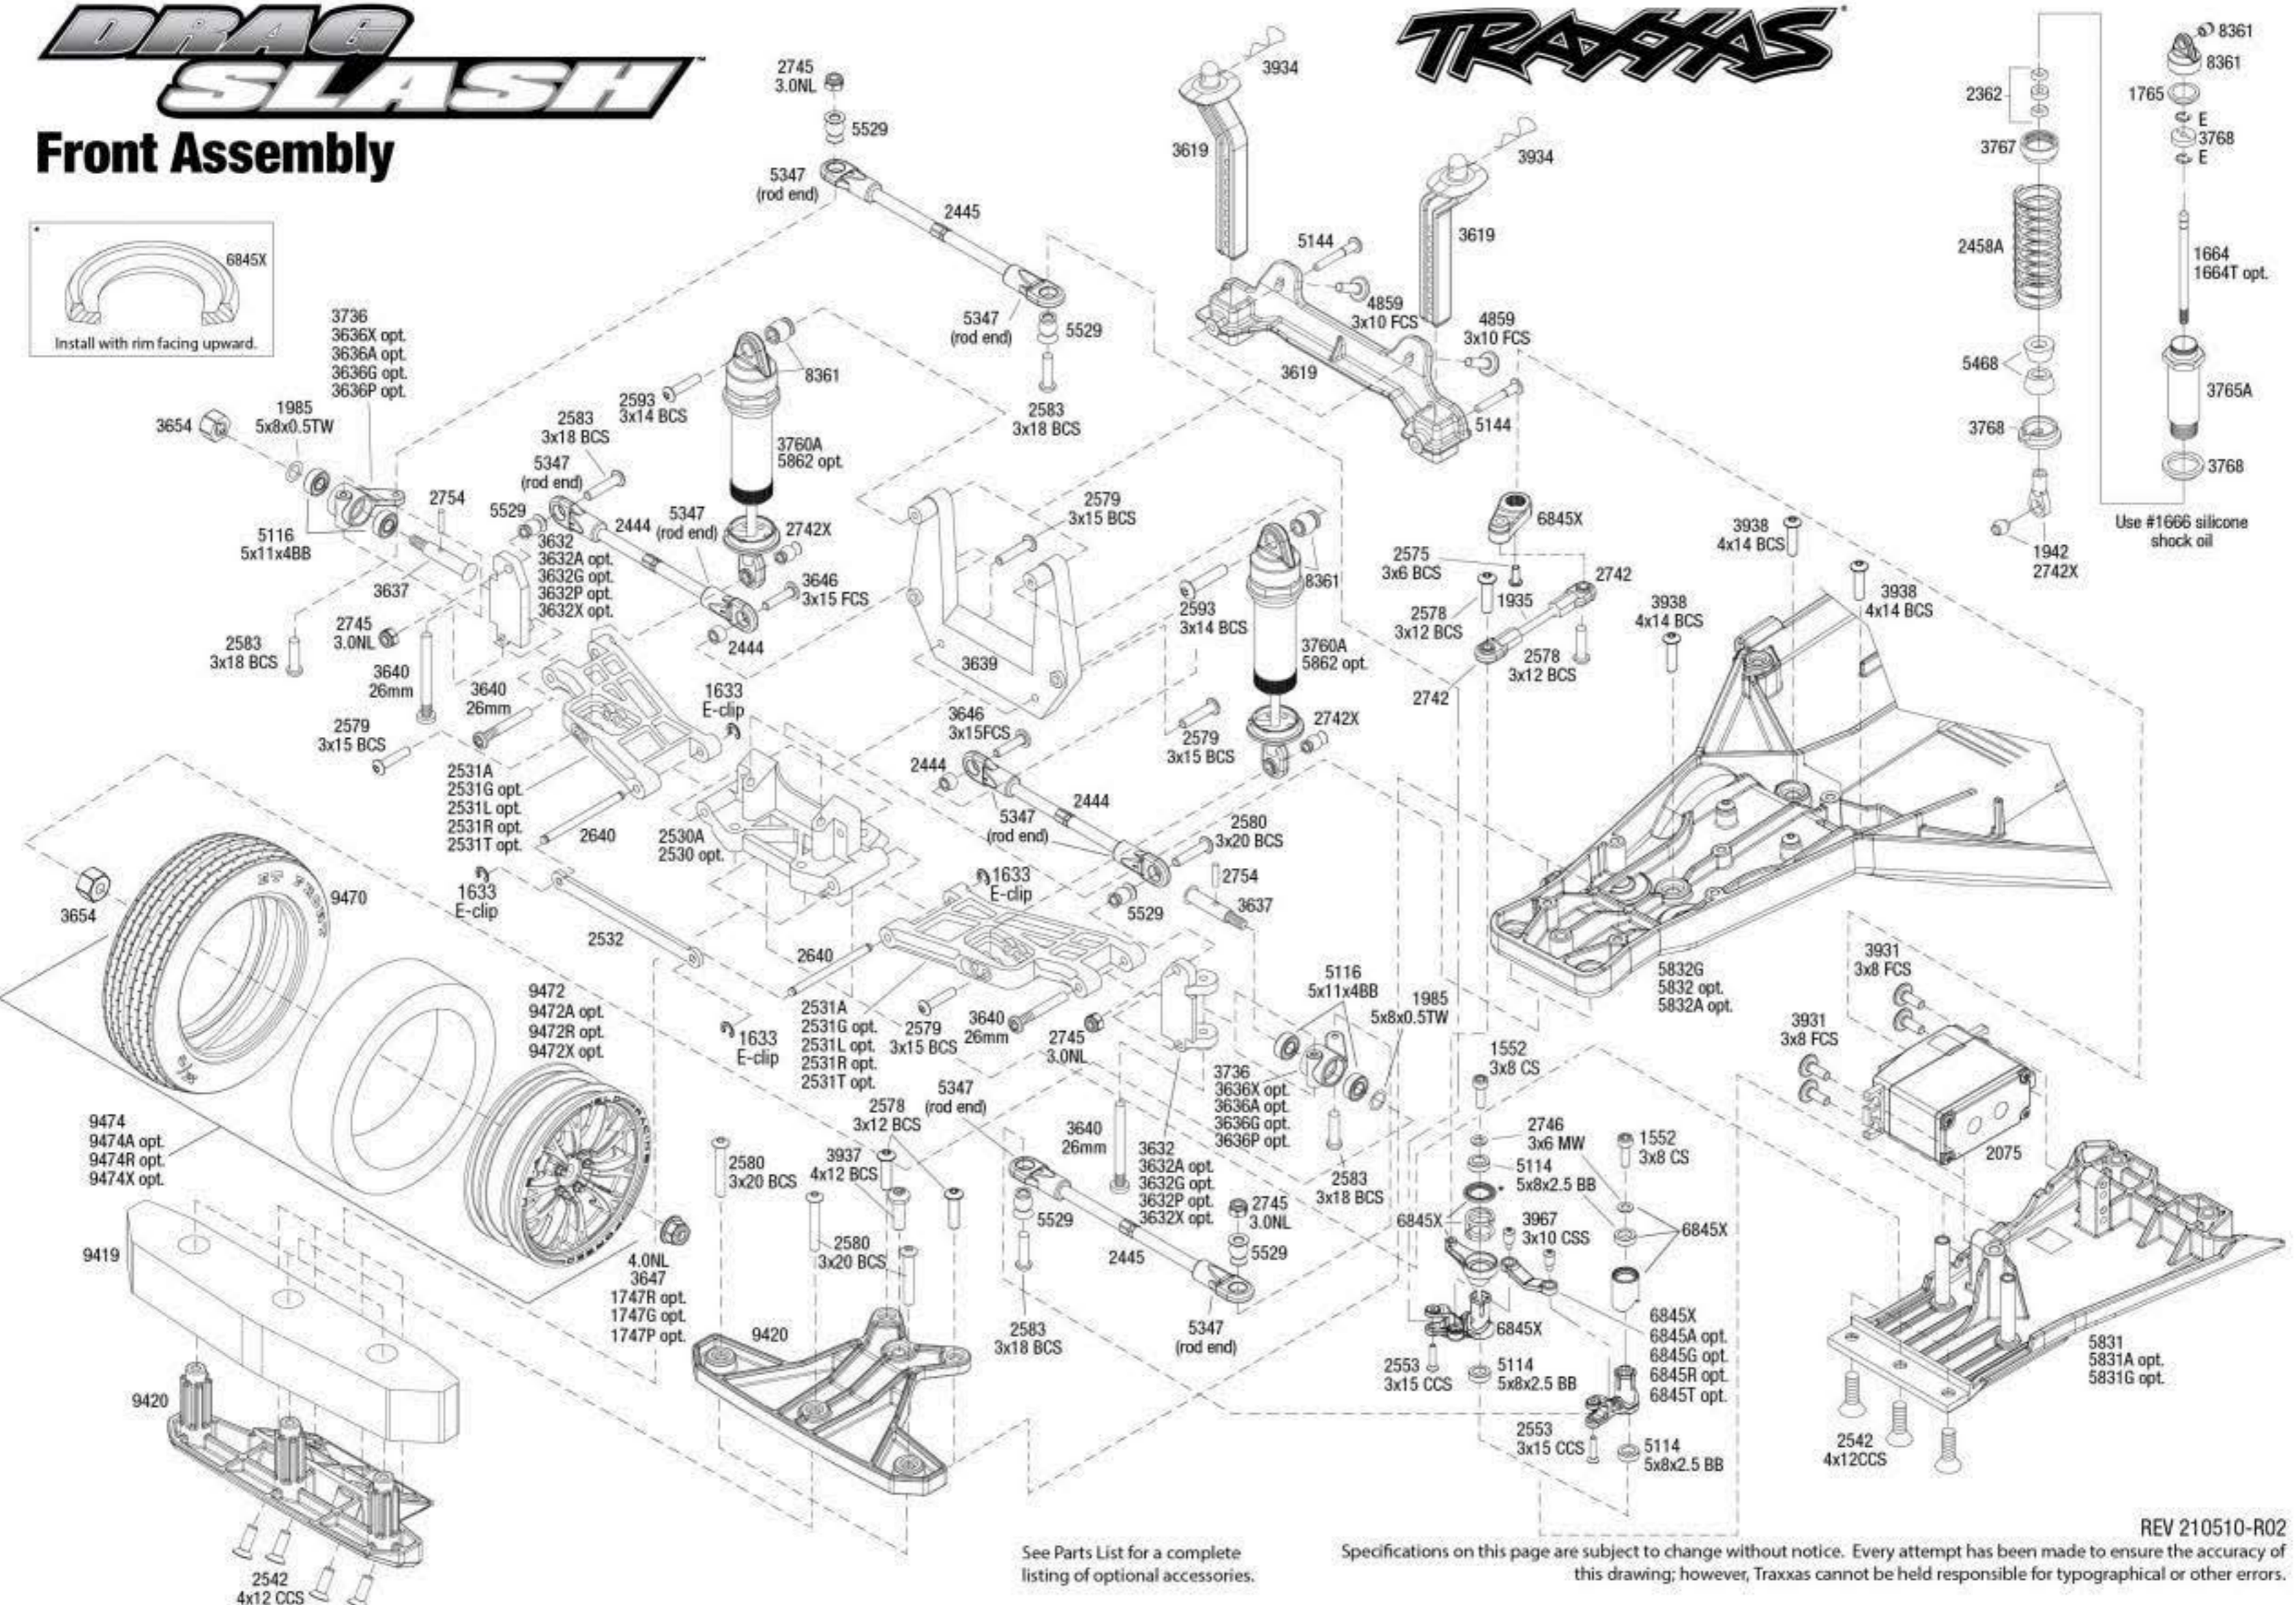

# DRAG SLASH

## Front Assembly

# TRAXXAS

Install with rim facing upward.

Use #1666 silicone shock oil

See Parts List for a complete listing of optional accessories.

Specifications on this page are subject to change without notice. Every attempt has been made to ensure the accuracy of this drawing; however, Traxxas cannot be held responsible for typographical or other errors.

REV 210510-R02