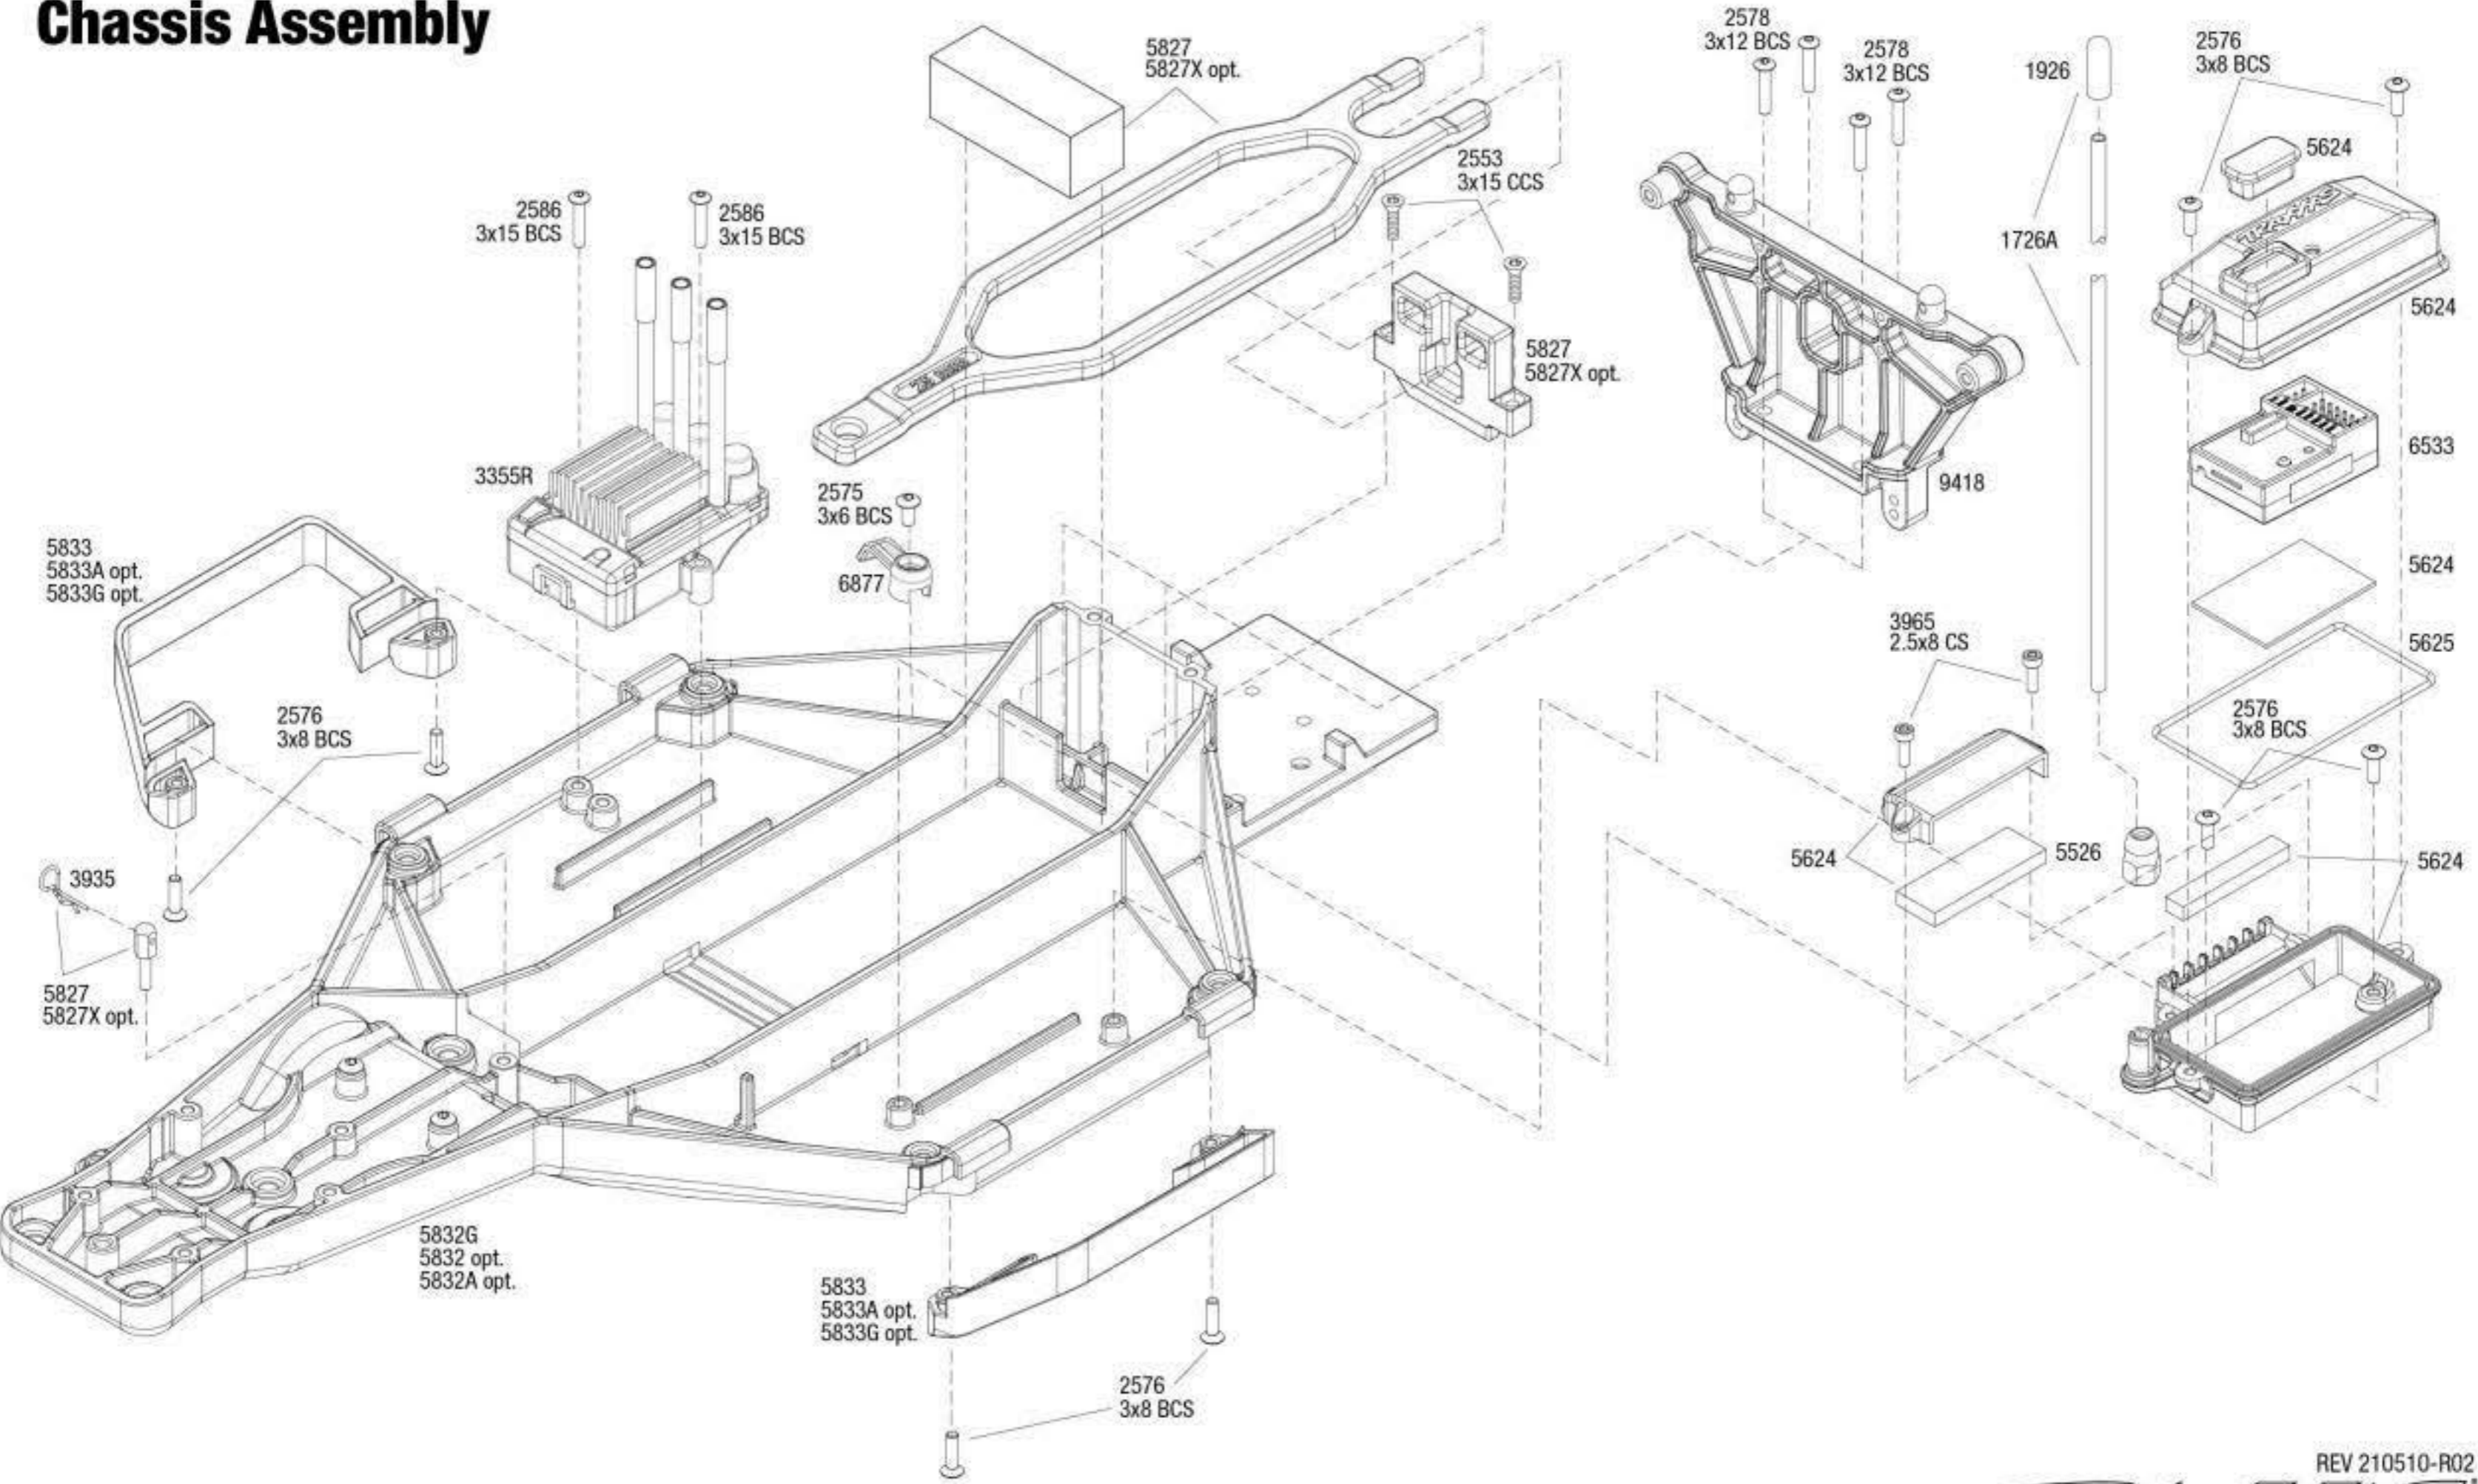

DRAG SLASH

Chassis Assembly

See Parts List for a complete listing of optional accessories.

Specifications on this page are subject to change without notice. Every attempt has been made to ensure the accuracy of this drawing; however, Traxxas cannot be held responsible for typographical or other errors.

REV 210510-R02

TRAXXAS