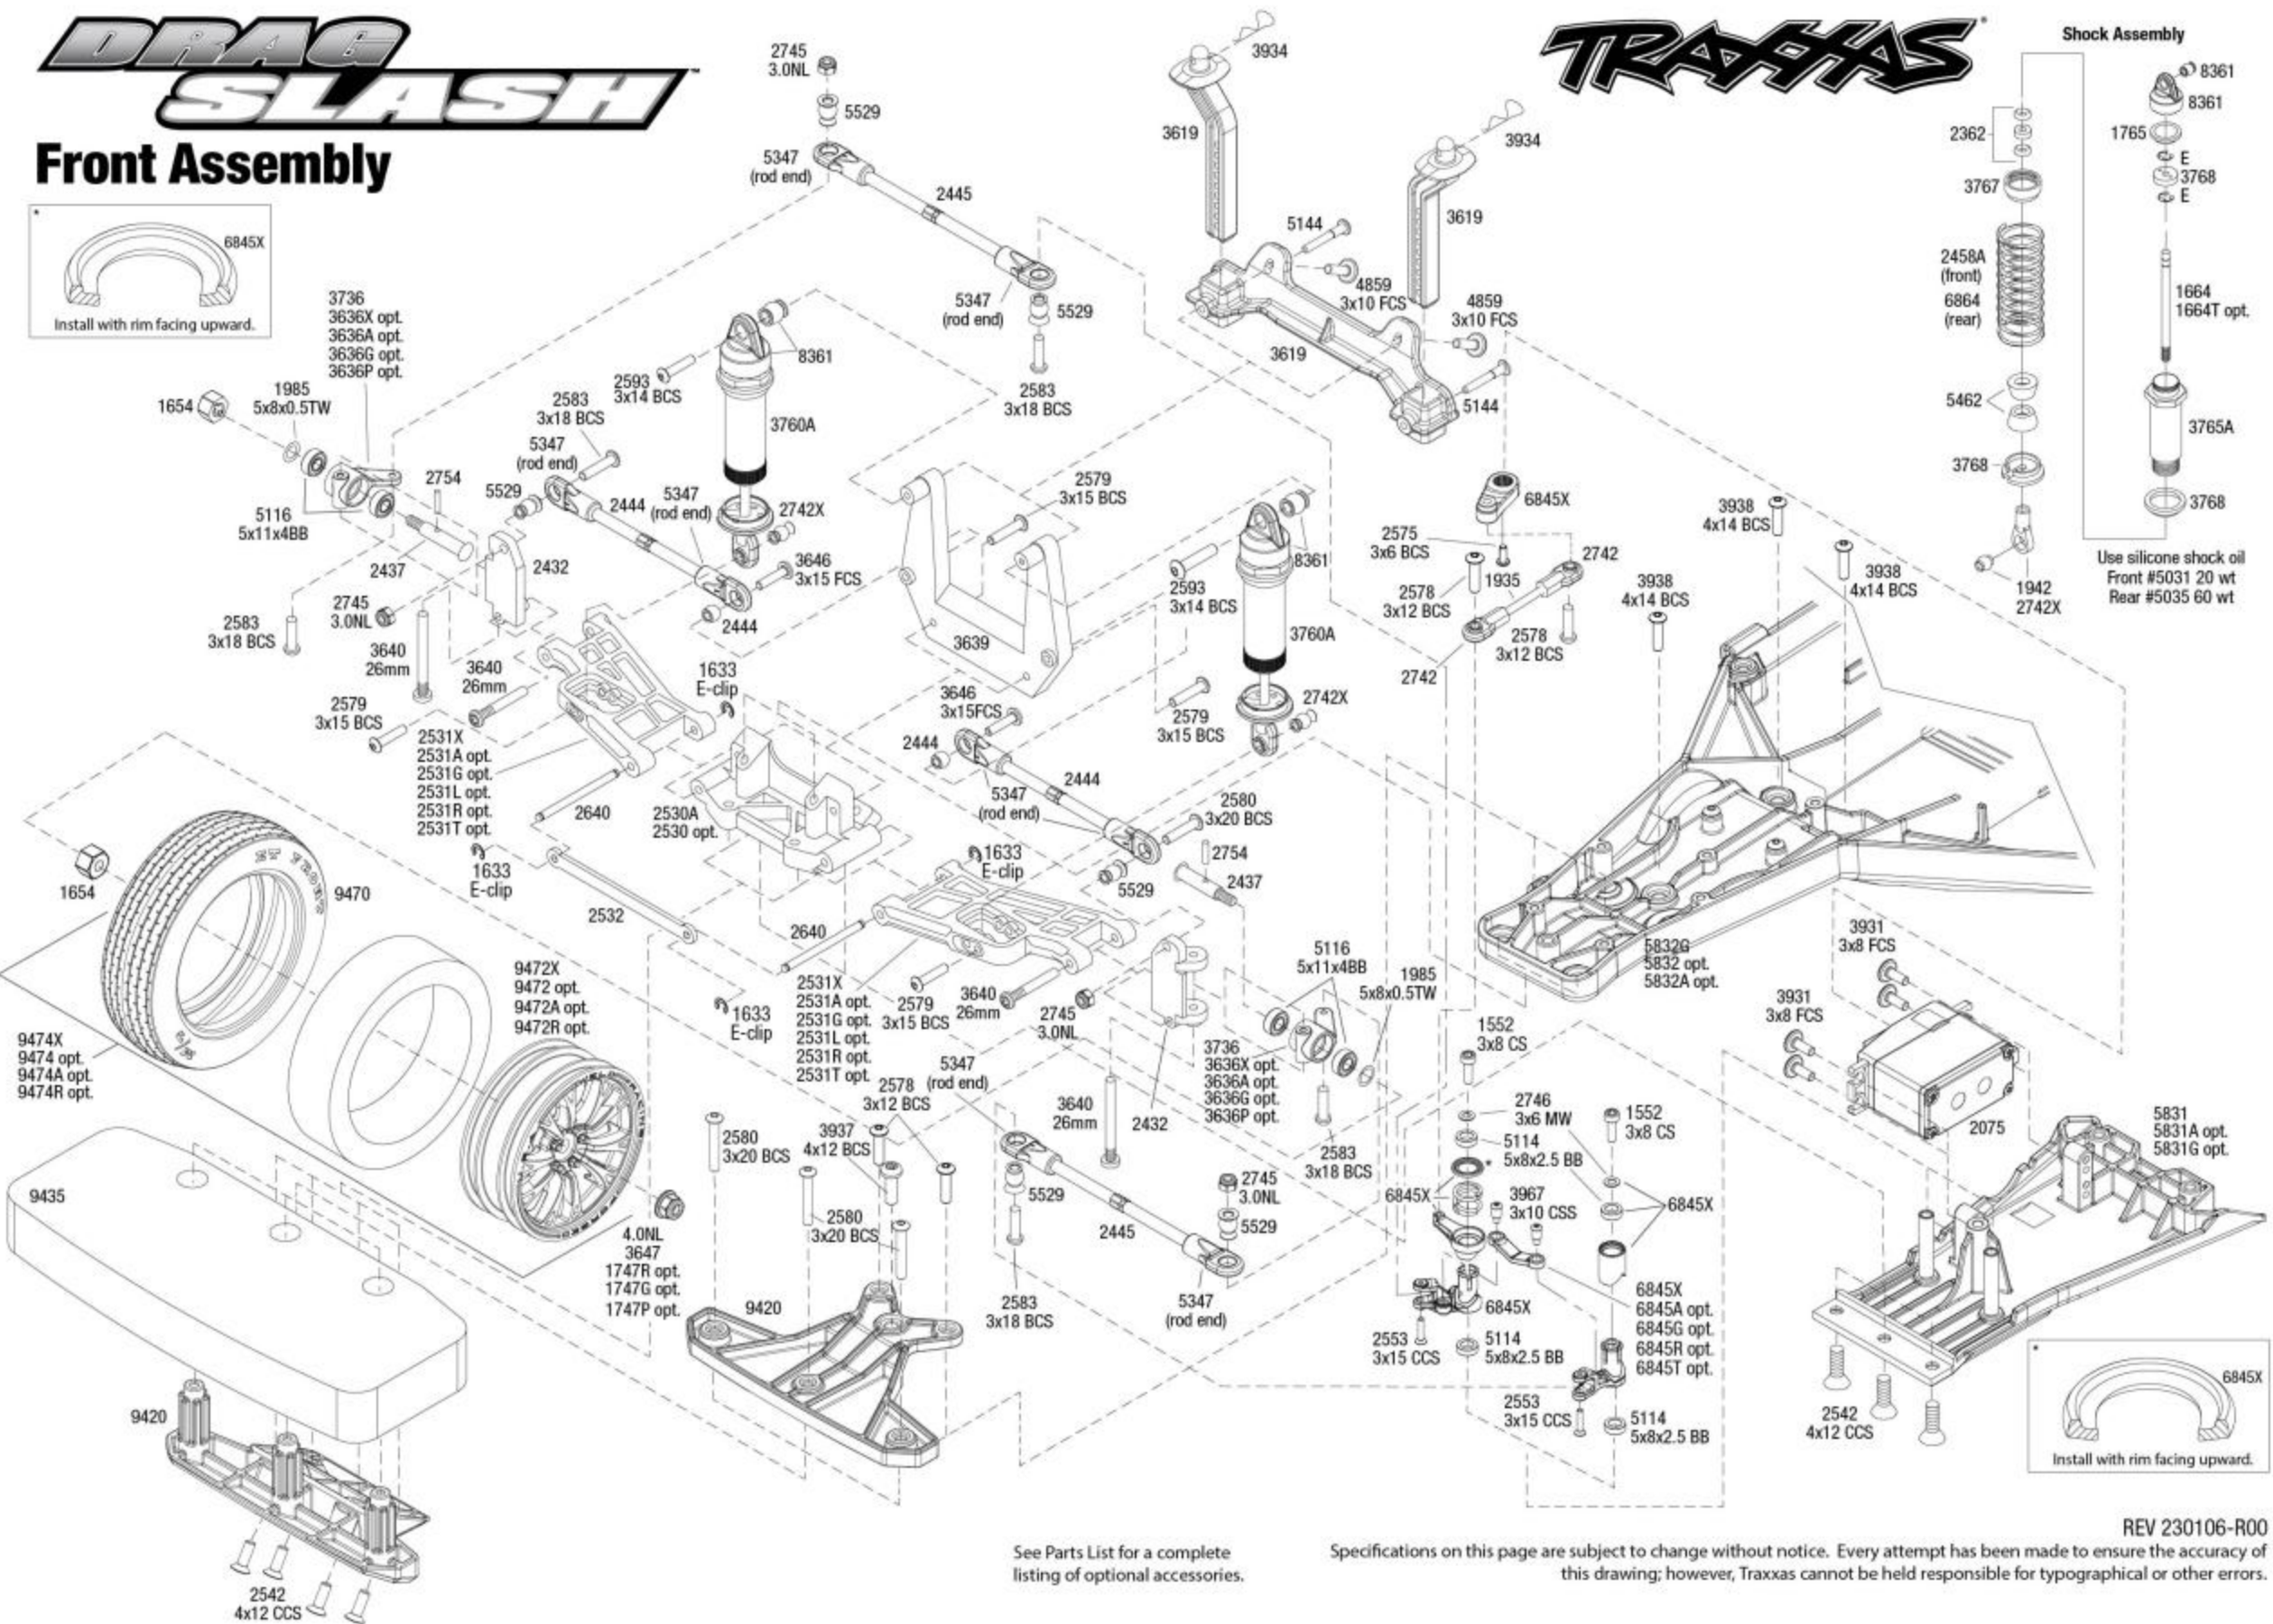

DRAG SLASH

Front Assembly

TRAXXAS

See Parts List for a complete listing of optional accessories.

Specifications on this page are subject to change without notice. Every attempt has been made to ensure the accuracy of this drawing; however, Traxxas cannot be held responsible for typographical or other errors.

REV 230106-R00