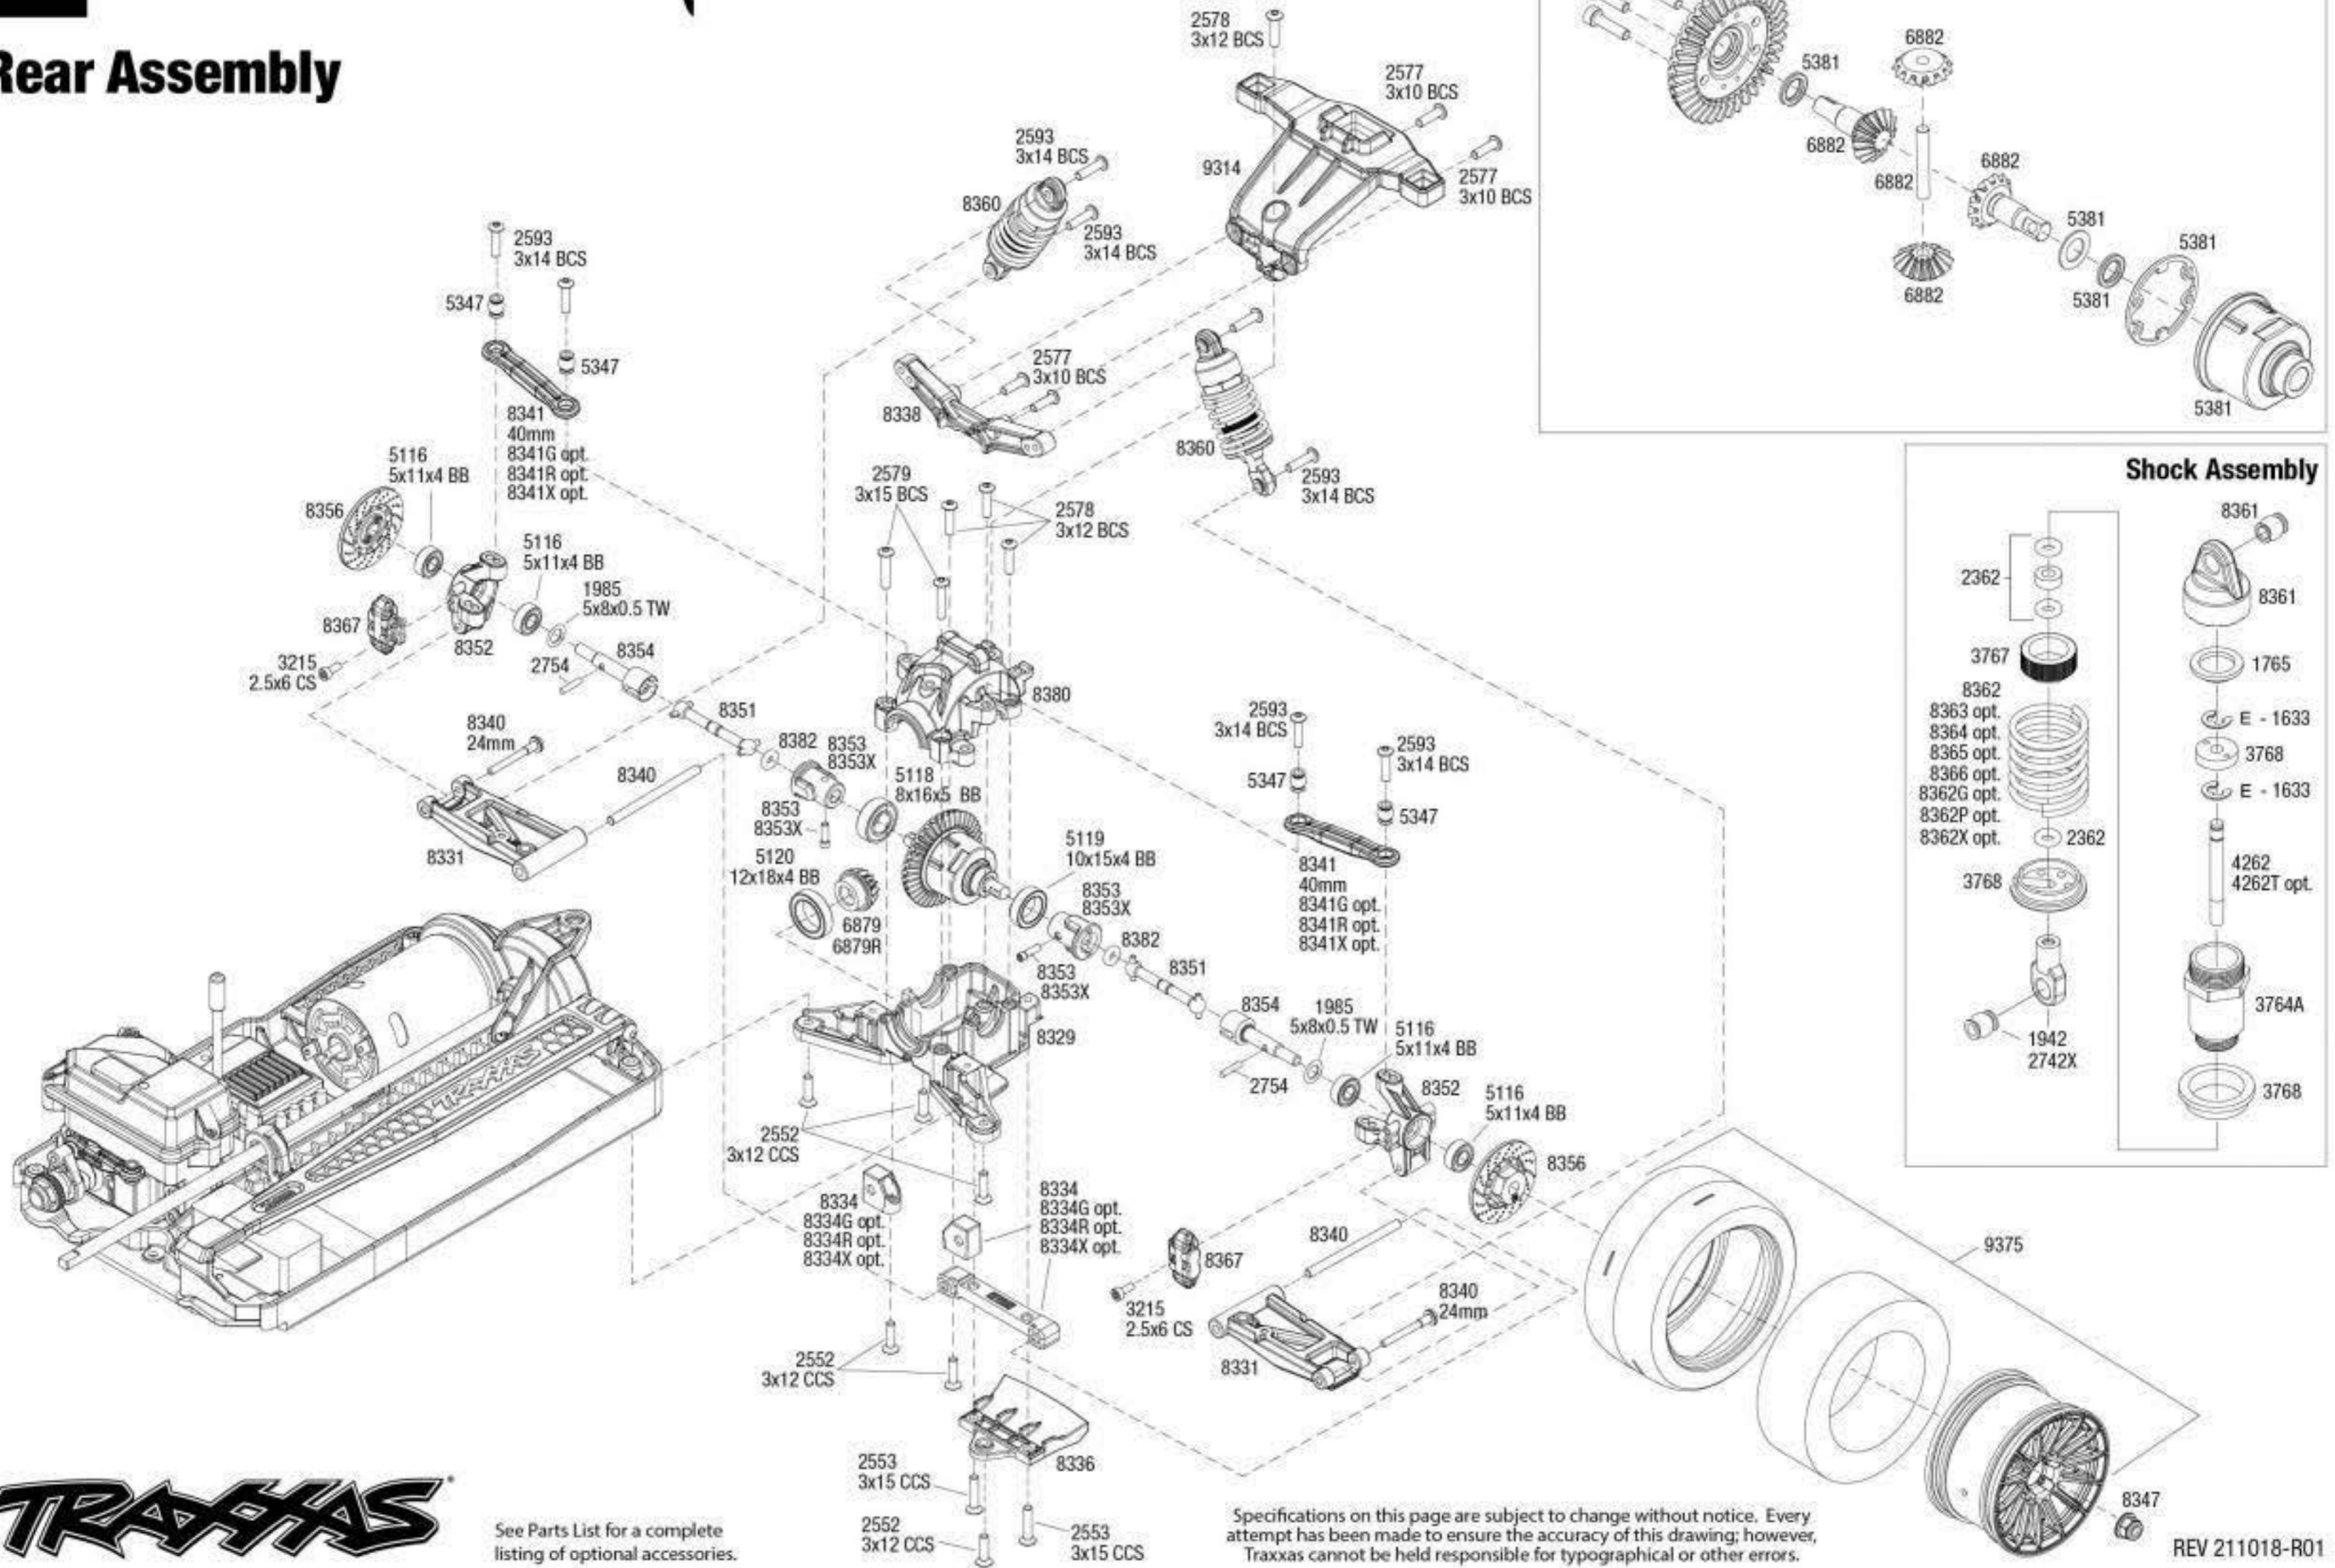

TOYOTA

Supra GT4

Rear Assembly

See Parts List for a complete listing of optional accessories.

Specifications on this page are subject to change without notice. Every attempt has been made to ensure the accuracy of this drawing; however, Traxxas cannot be held responsible for typographical or other errors.

REV 211018-R01