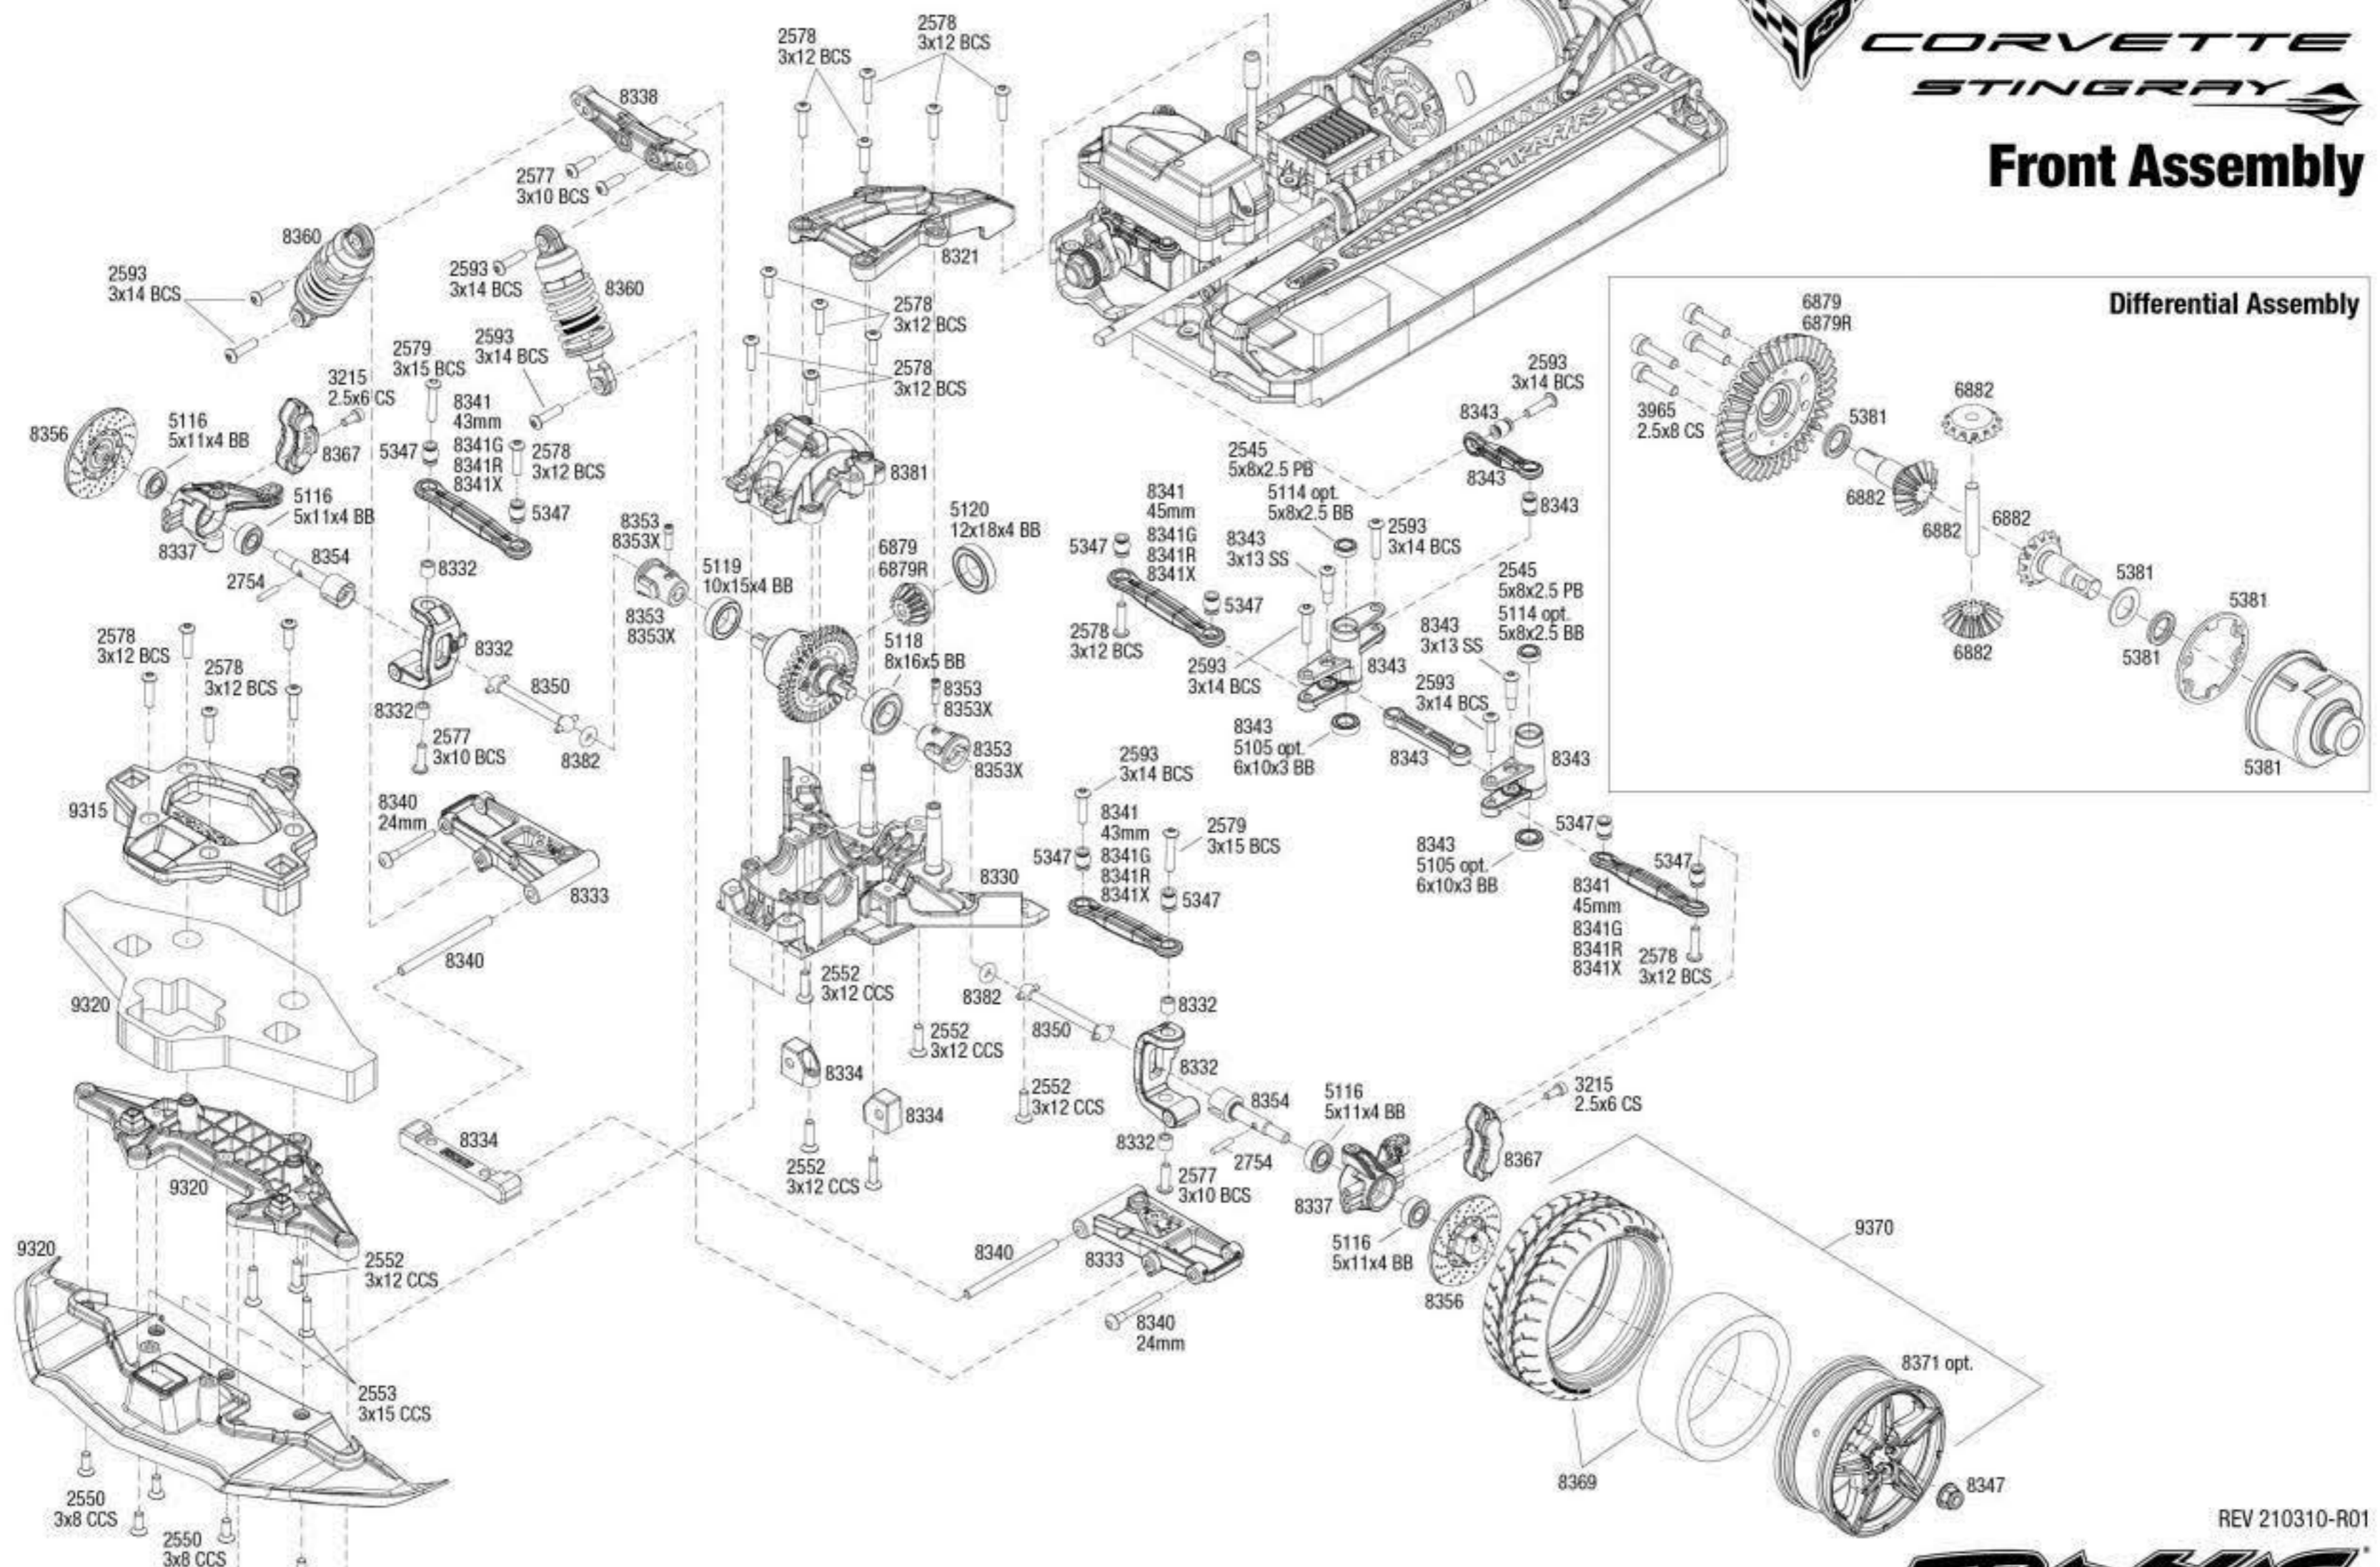

# Front Assembly

Specifications on this page are subject to change without notice. Every attempt has been made to ensure the accuracy of this drawing; however, Traxxas cannot be held responsible for typographical or other errors.

See Parts List for a complete listing of optional accessories.

REV 210310-R01