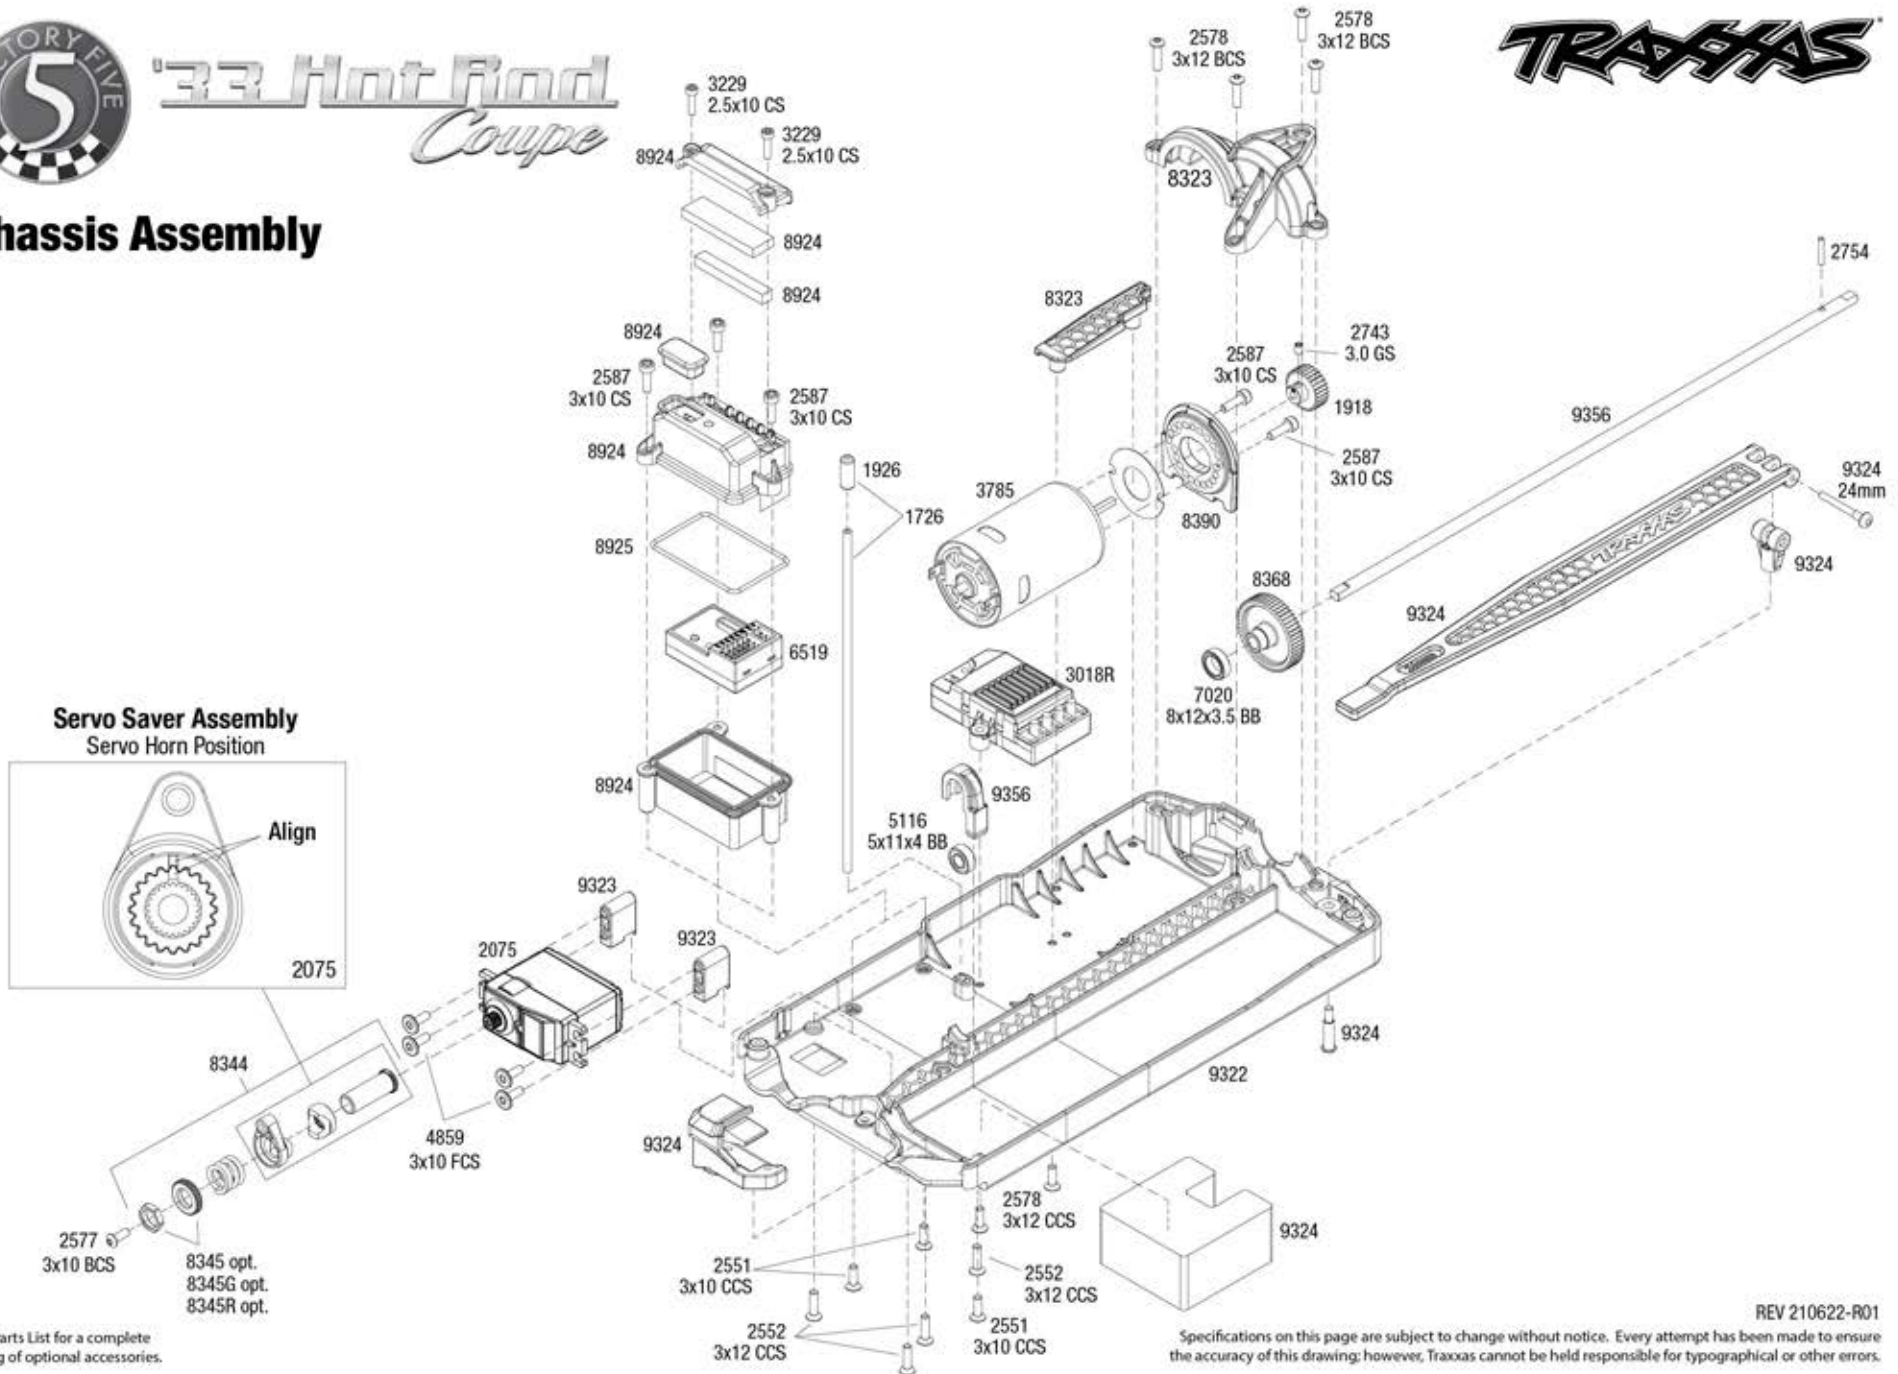

'33 Hot Rod Coupe

Chassis Assembly

Servo Saver Assembly Servo Horn Position

See Parts List for a complete listing of optional accessories.

Specifications on this page are subject to change without notice. Every attempt has been made to ensure the accuracy of this drawing; however, Traxxas cannot be held responsible for typographical or other errors.

REV 210622-R01