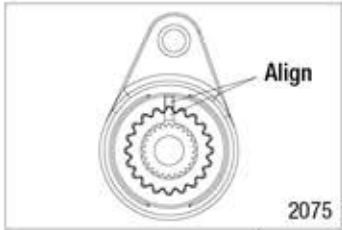

'33 Hot Rod Coupe

Chassis Assembly

Servo Saver Assembly Servo Horn Position

See Parts List for a complete listing of optional accessories.

Specifications on this page are subject to change without notice. Every attempt has been made to ensure the accuracy of this drawing; however, Traxxas cannot be held responsible for typographical or other errors.