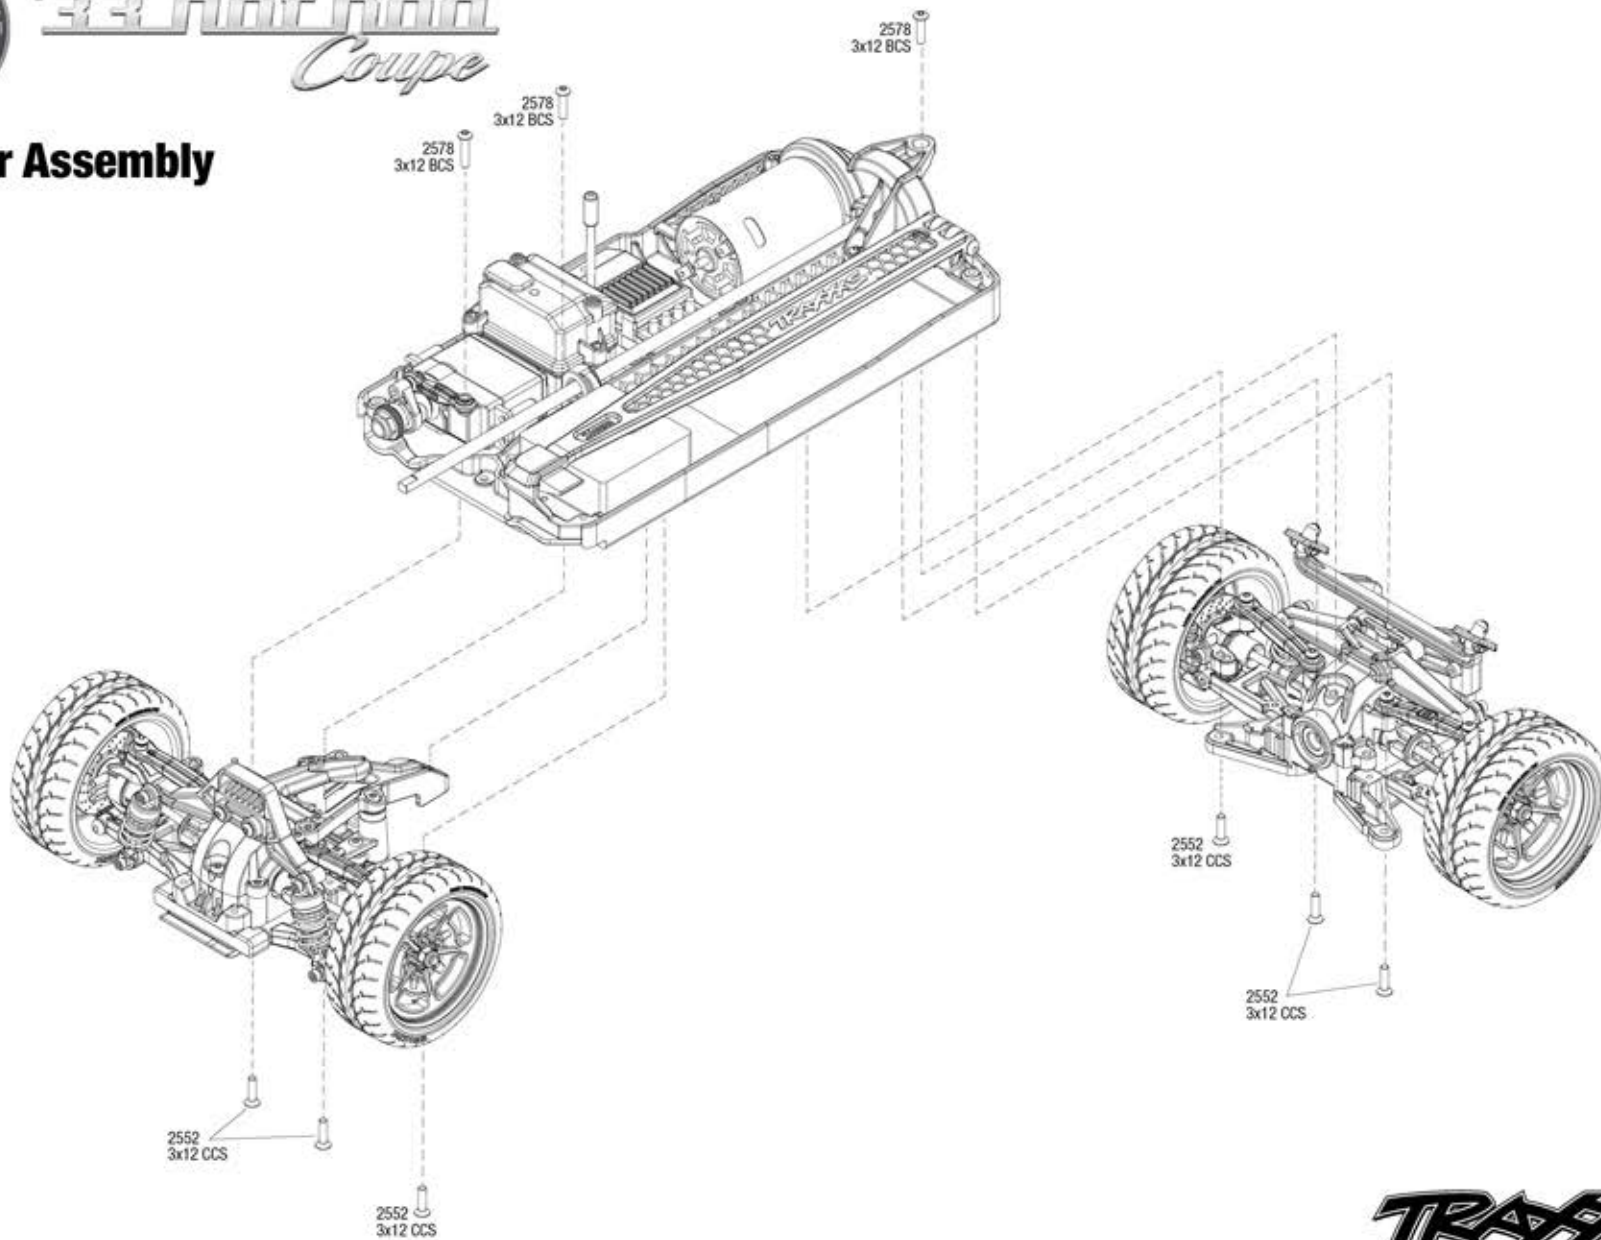

# '33 Hot Rod Coupe

## Modular Assembly

See Parts List for a complete listing of optional accessories.

REV 210622-R01  
**TRAXXAS**  
Specifications on this page are subject to change without notice. Every attempt has been made to ensure the accuracy of this drawing; however, Traxxas cannot be held responsible for typographical or other errors.