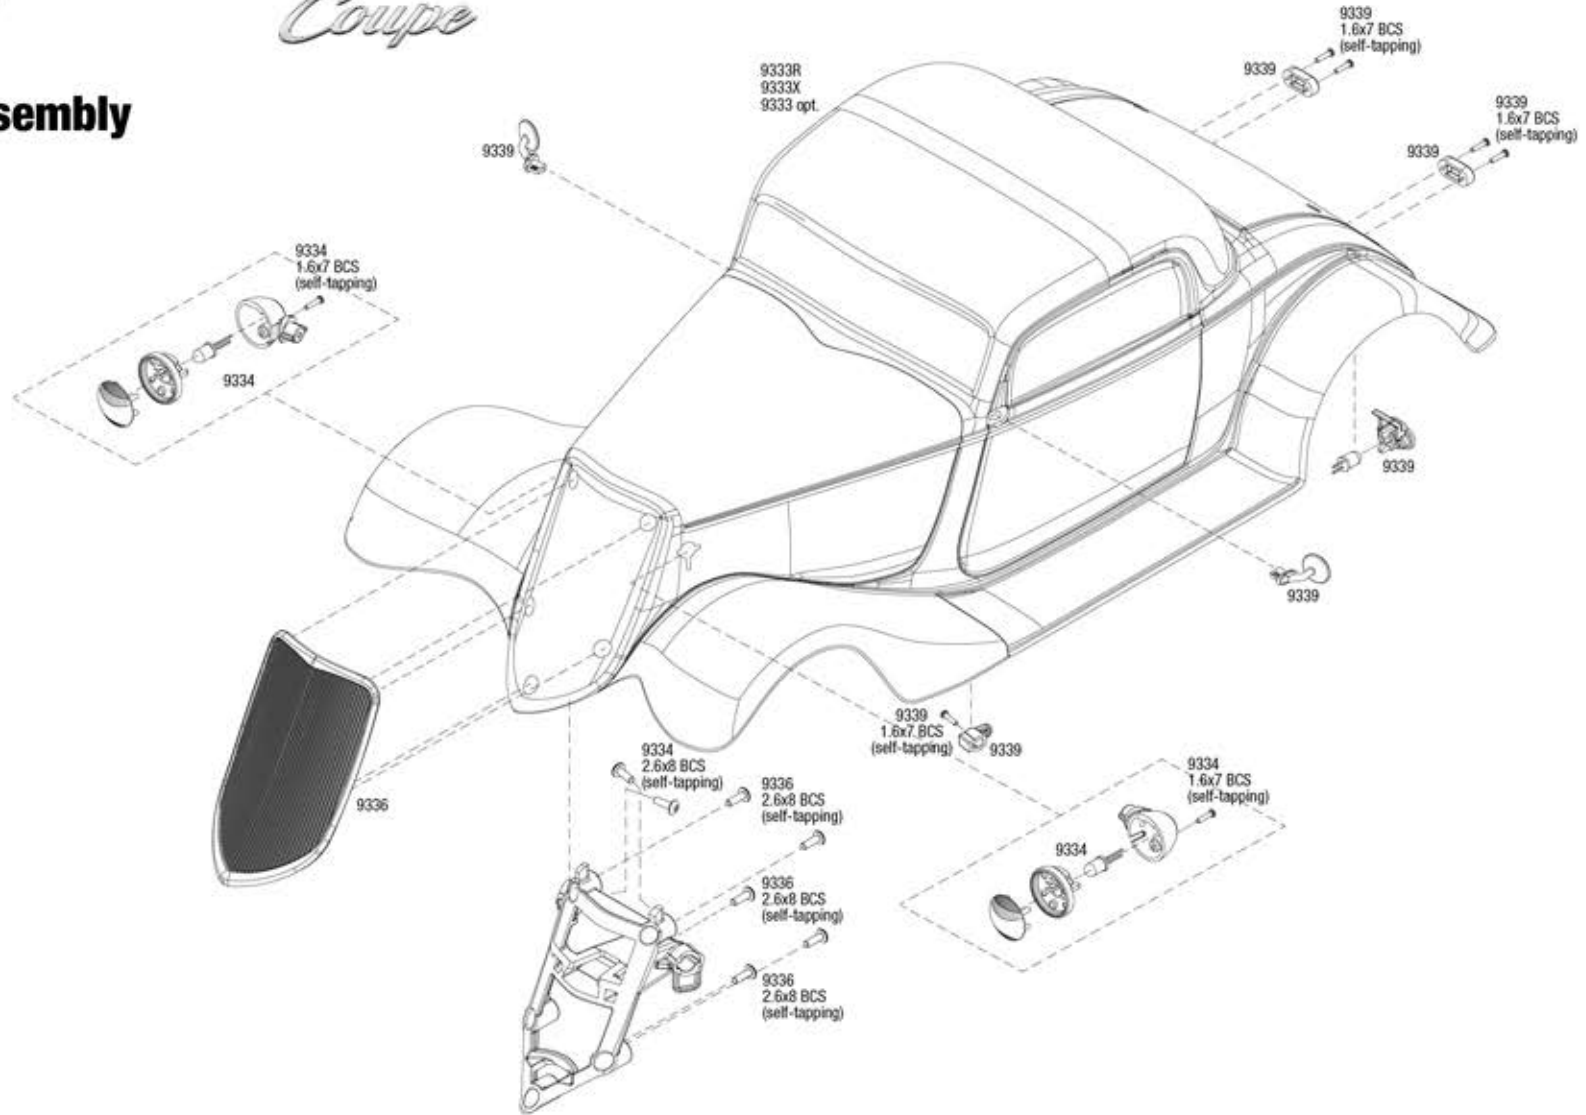

'33 Hot Rod Coupe

Body Assembly

See Parts List for a complete listing of optional accessories.

REV 210622-R01
TRAXXAS
Specifications on this page are subject to change without notice. Every attempt has been made to ensure the accuracy of this drawing; however, Traxxas cannot be held responsible for typographical or other errors.