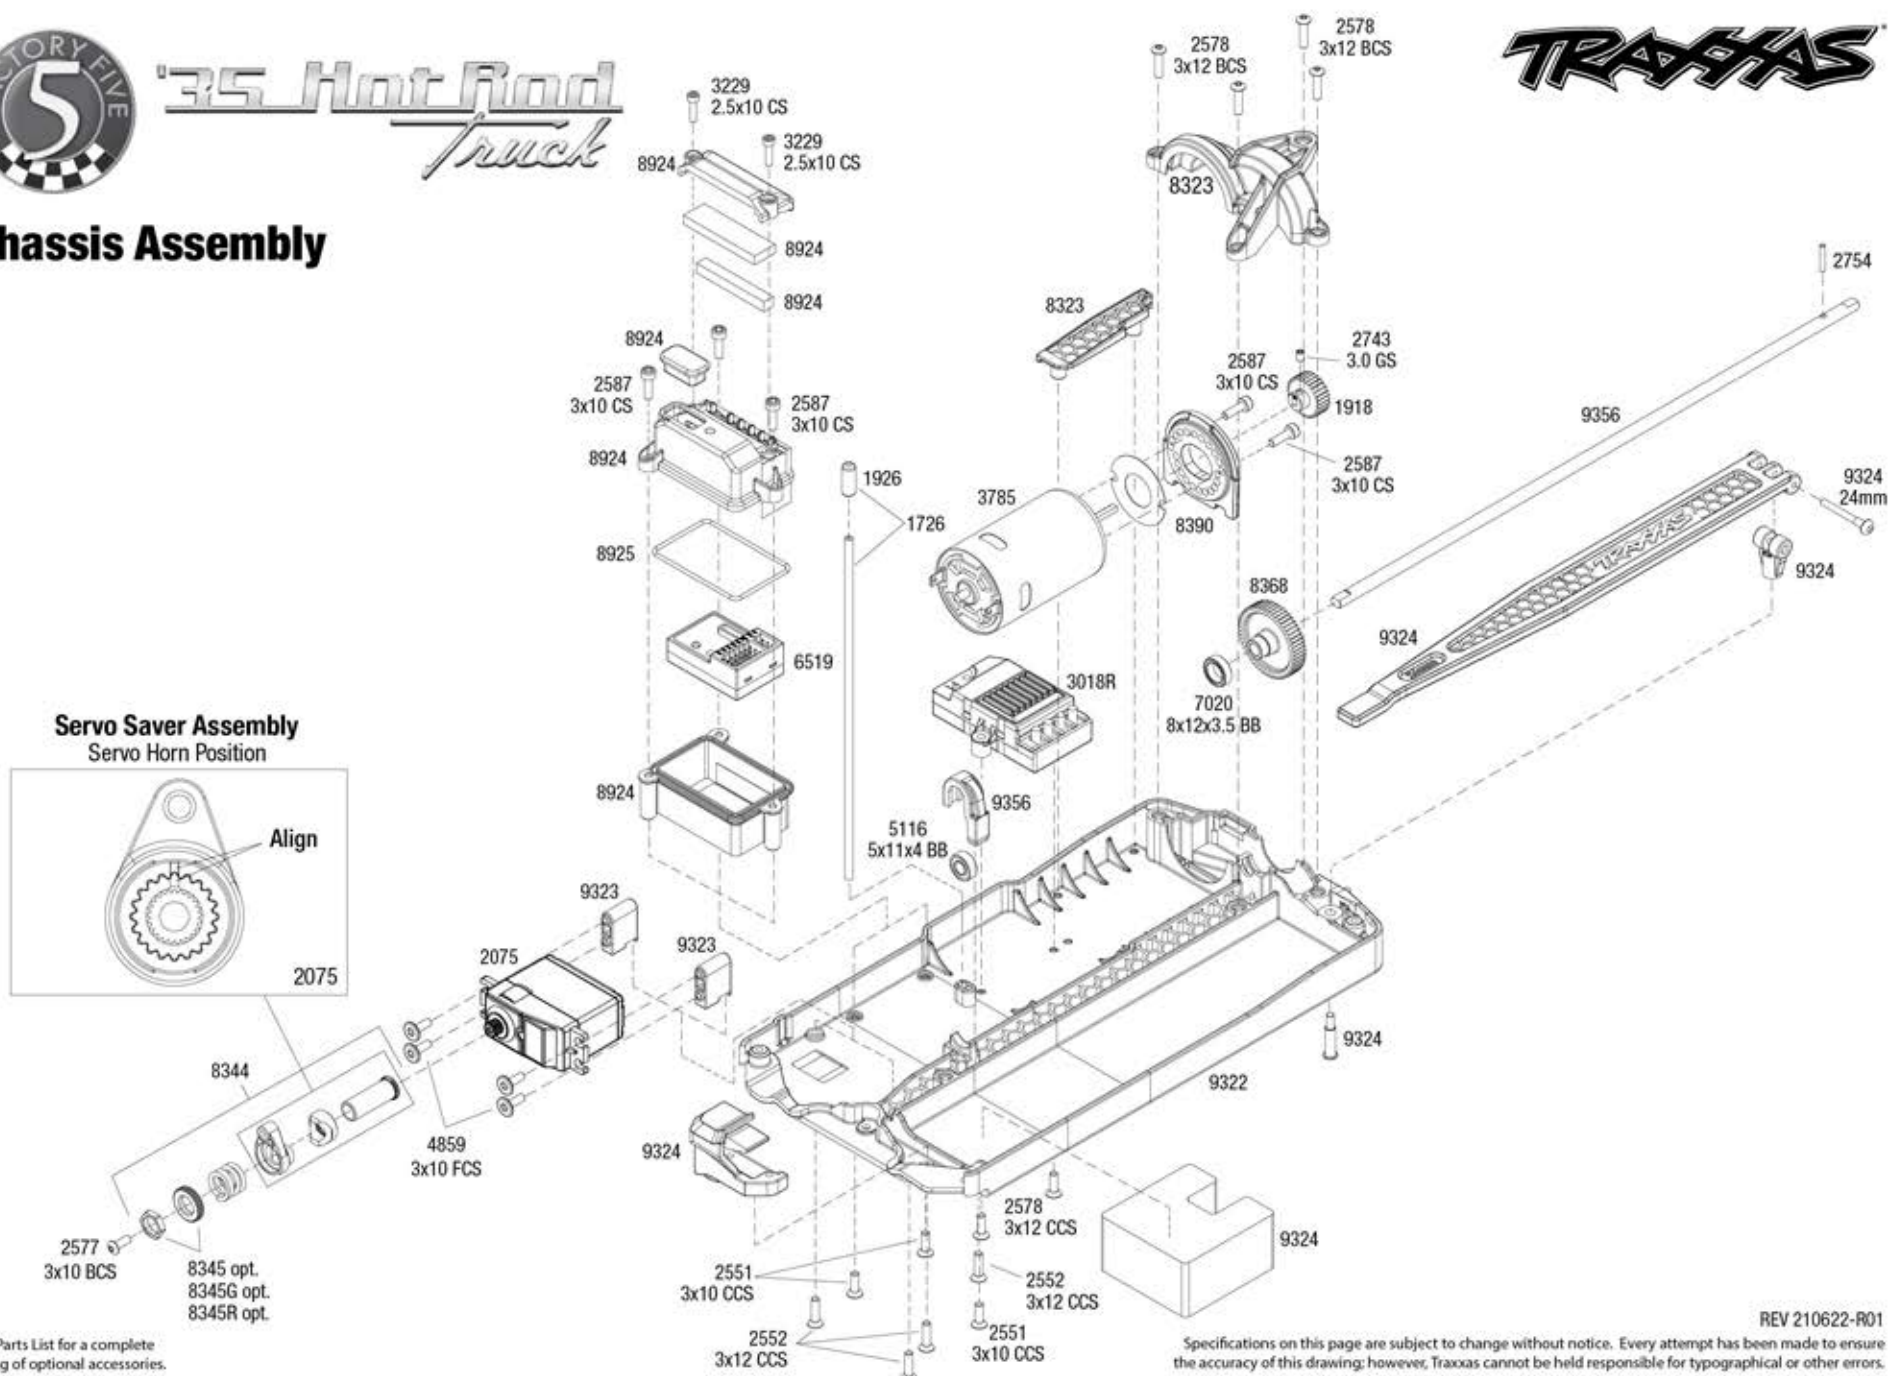

'35 Hot Rod Truck

Chassis Assembly

Servo Saver Assembly
Servo Horn Position

See Parts List for a complete listing of optional accessories.

Specifications on this page are subject to change without notice. Every attempt has been made to ensure the accuracy of this drawing; however, Traxxas cannot be held responsible for typographical or other errors.

REV 210622-R01