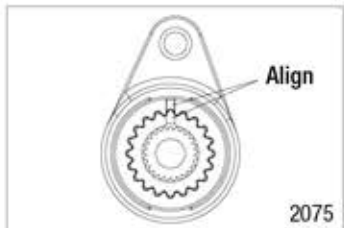

'35 Hot Rod Truck

Chassis Assembly

Servo Saver Assembly
Servo Horn Position

See Parts List for a complete listing of optional accessories.

Specifications on this page are subject to change without notice. Every attempt has been made to ensure the accuracy of this drawing; however, Traxxas cannot be held responsible for typographical or other errors.