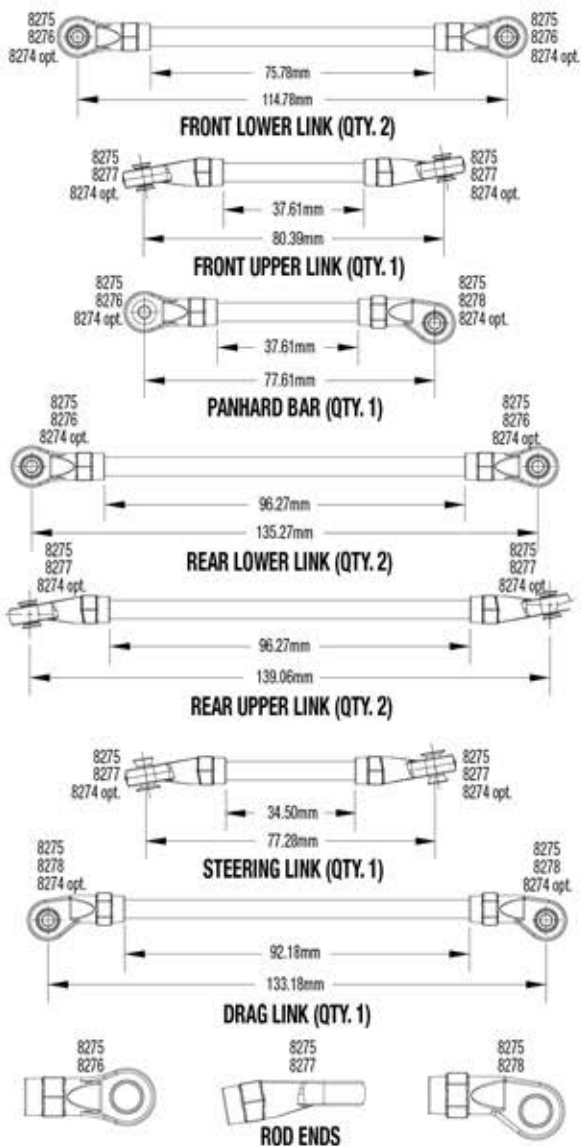

Link Dimensions