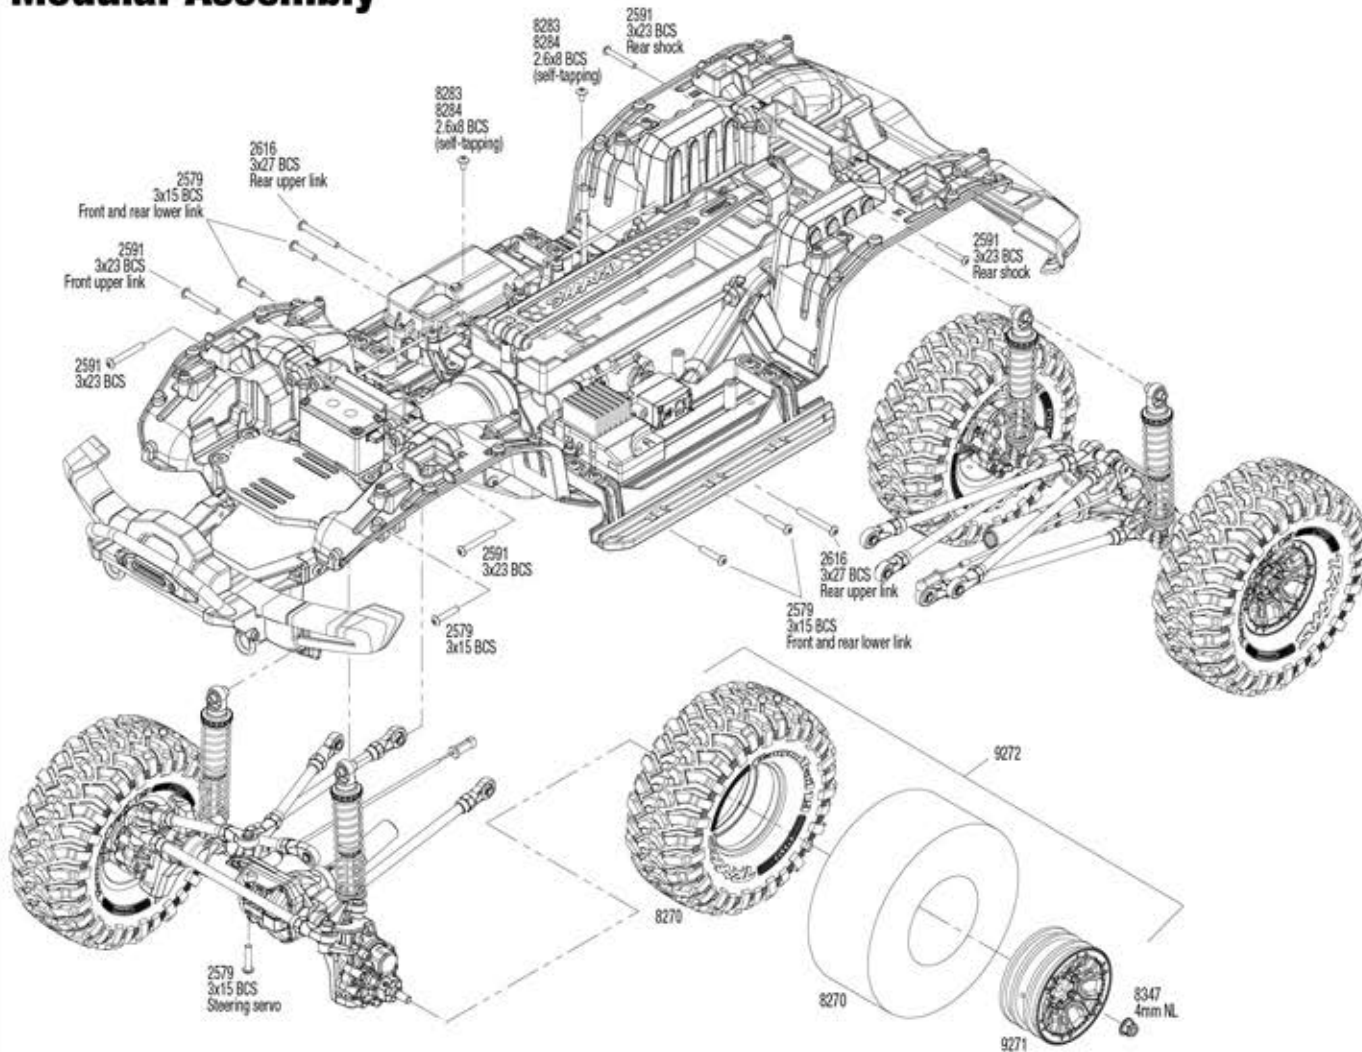

Modular Assembly

See Parts List for a complete listing of optional accessories.

REV 210706-R02
Specifications on this page are subject to change without notice. Every attempt has been made to ensure the accuracy of this drawing; however, Traxxas cannot be held responsible for typographical or other errors.