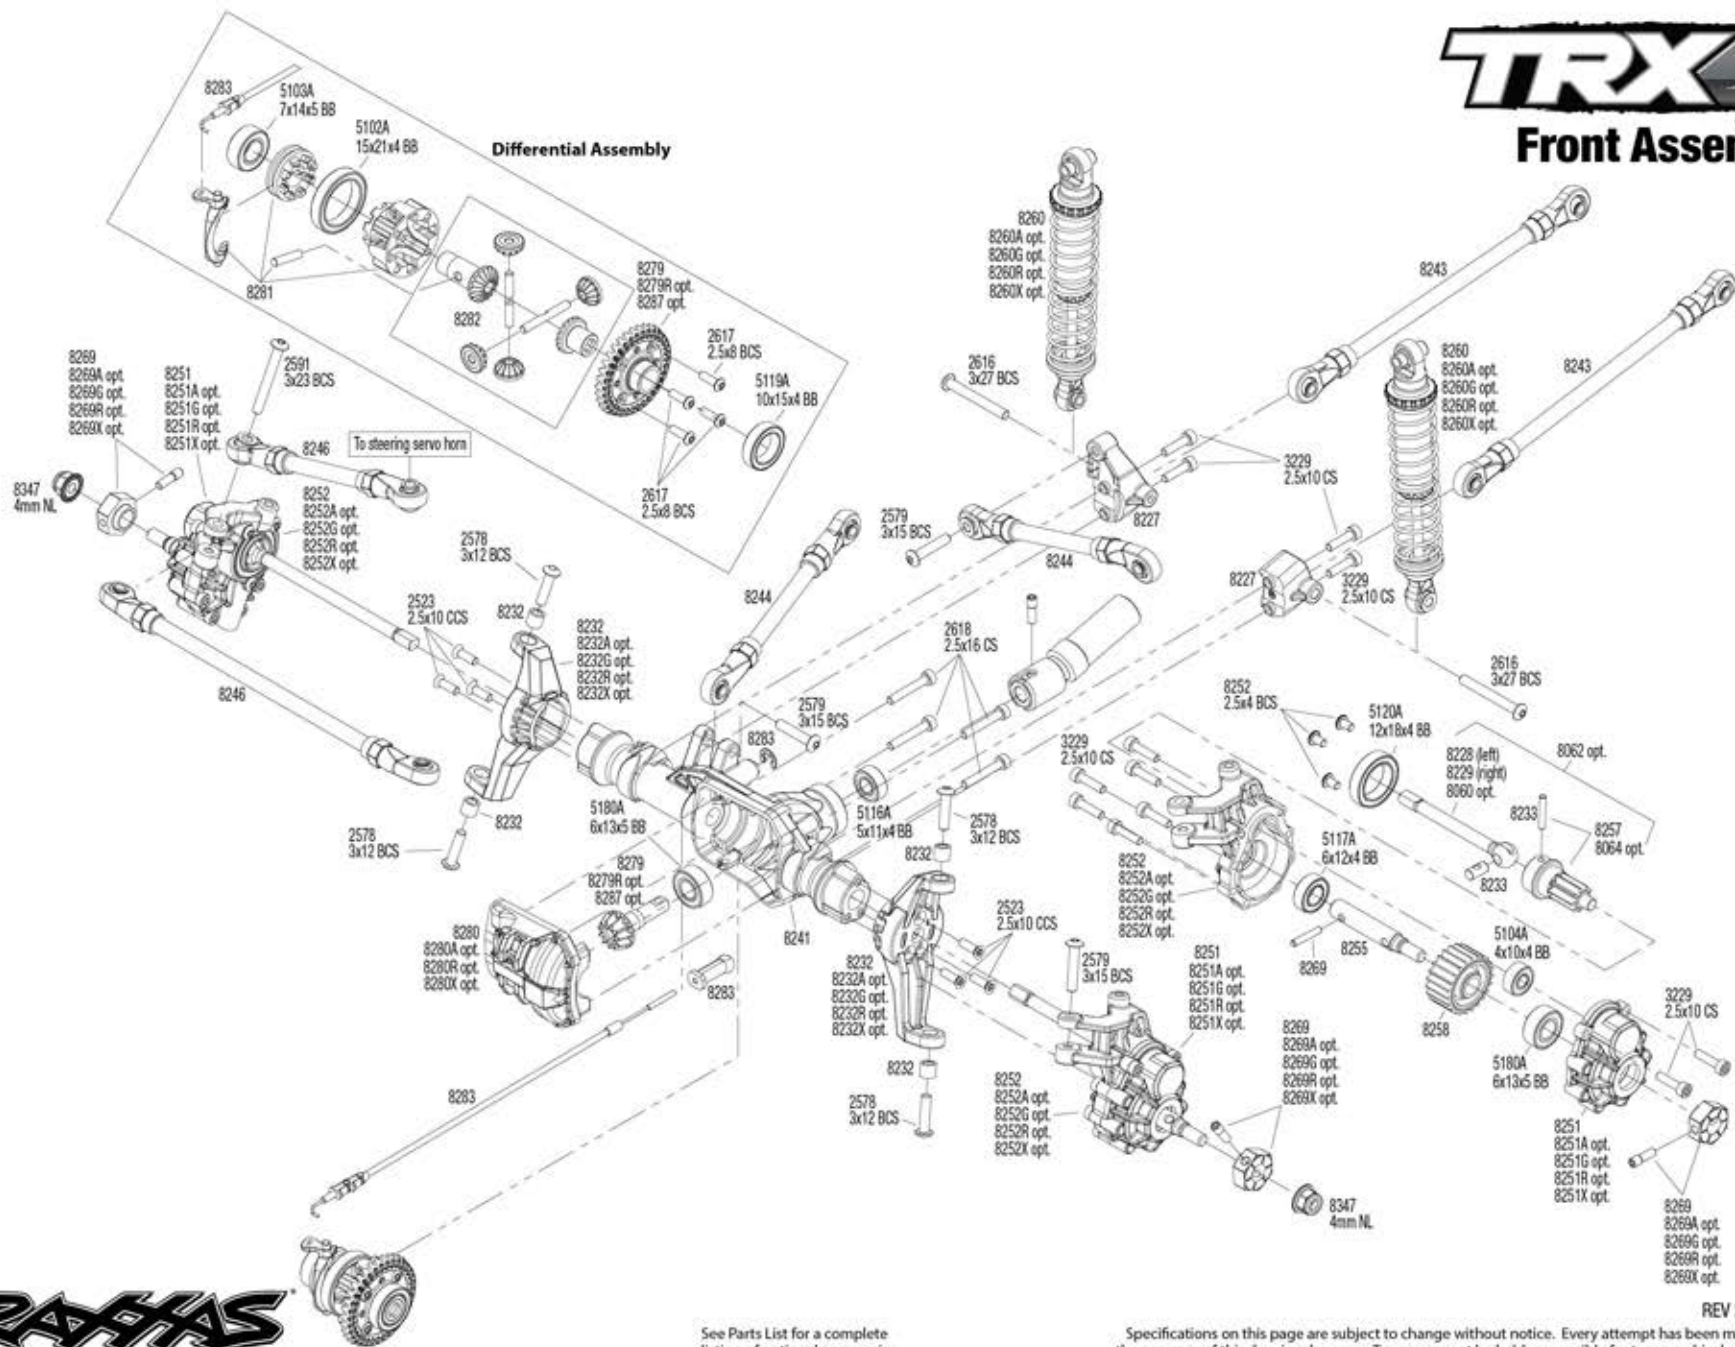

TRX4

Front Assembly

TRAXAS

See Parts List for a complete listing of optional accessories.

Specifications on this page are subject to change without notice. Every attempt has been made to ensure the accuracy of this drawing; however, Traxas cannot be held responsible for typographical or other errors.

REV 210706-R02