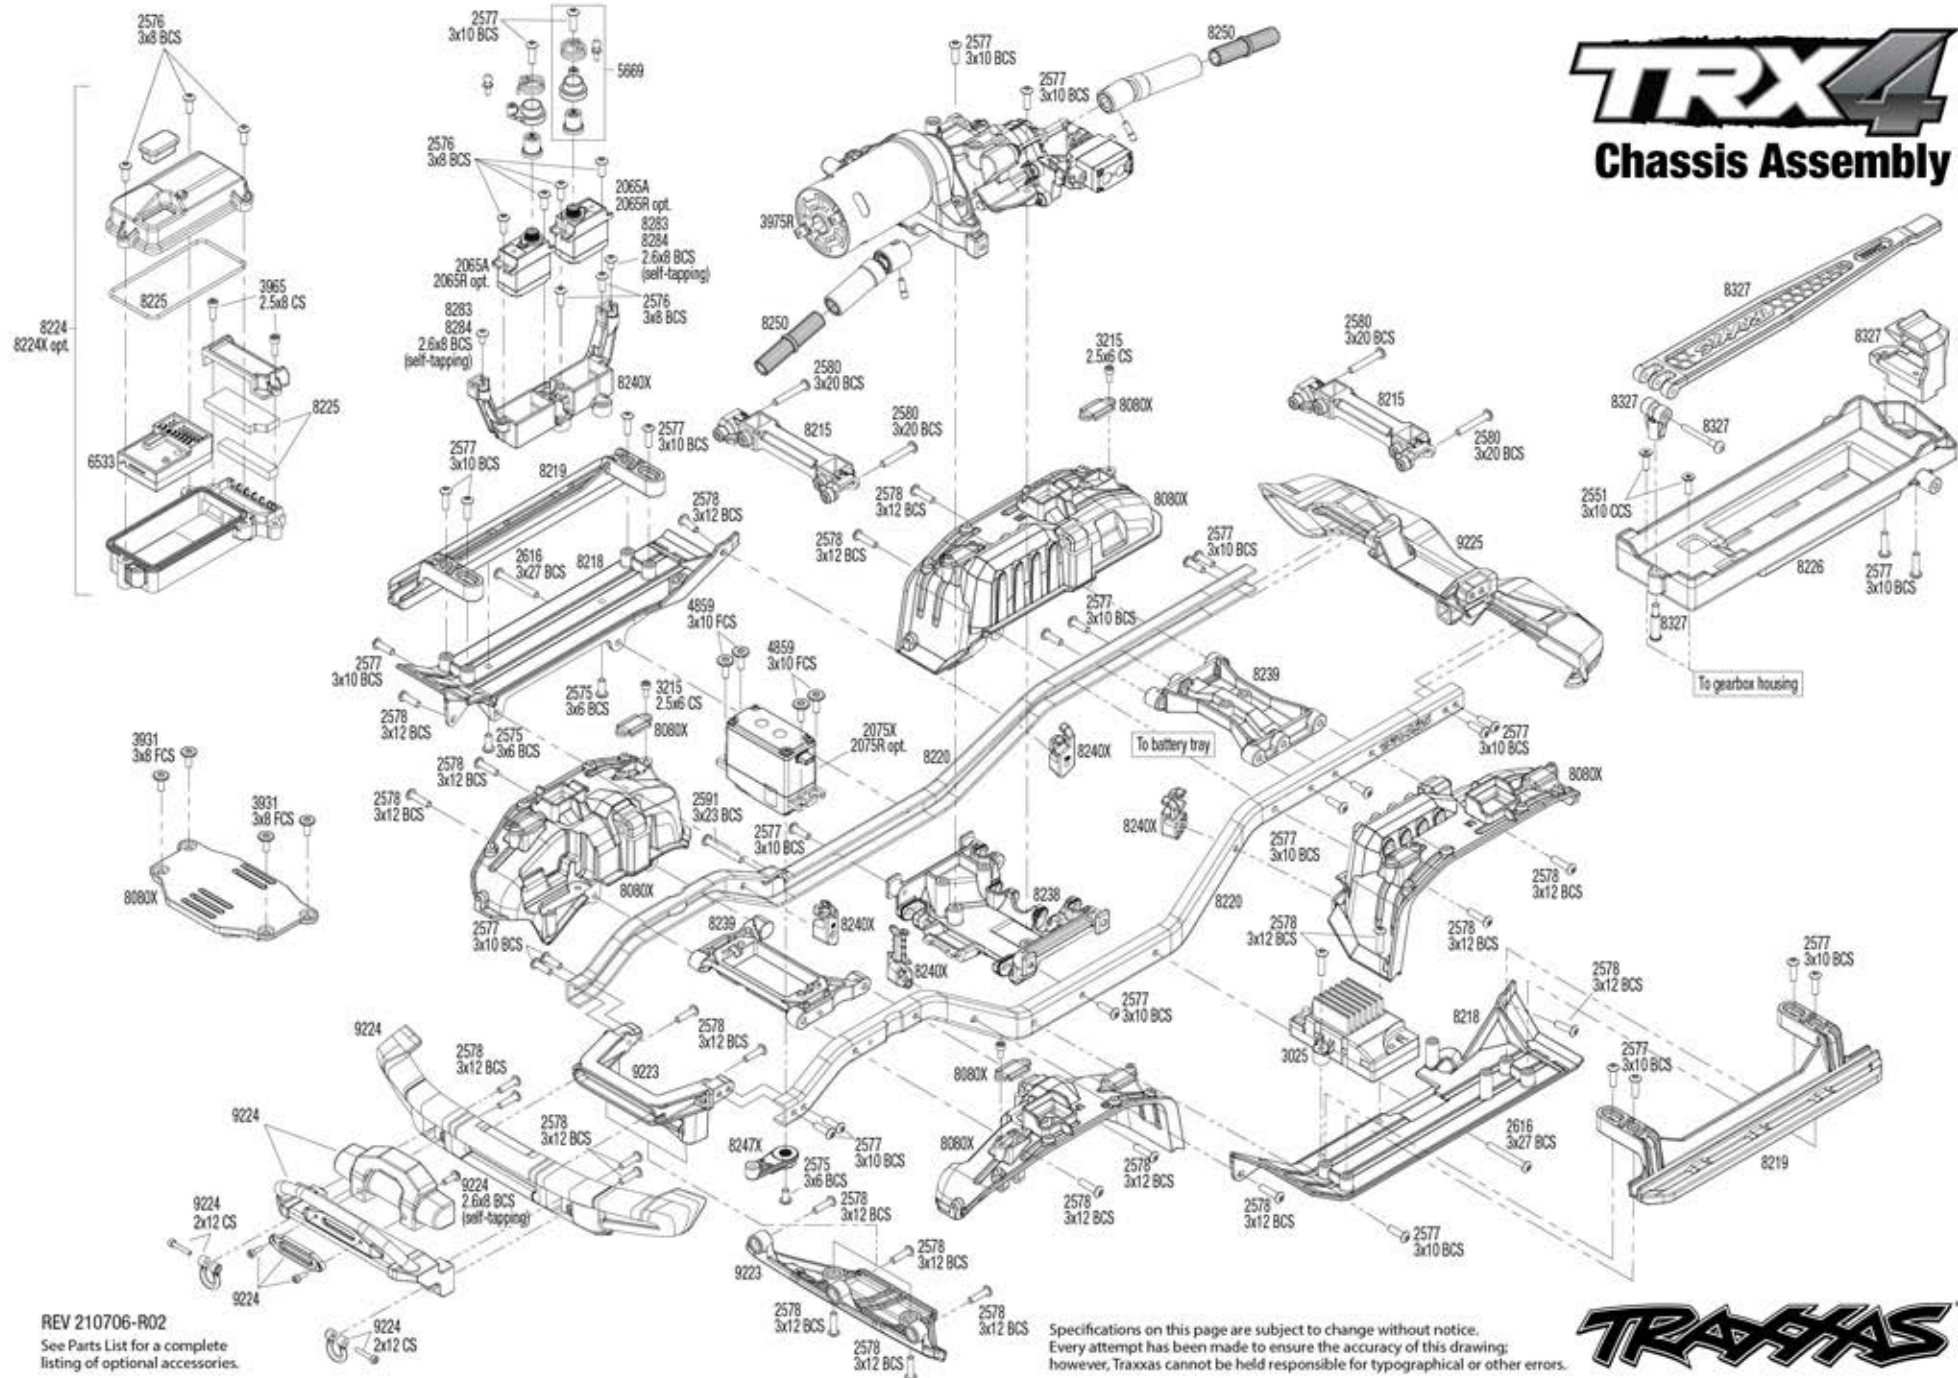

# TRX4

## Chassis Assembly

REV 210706-R02  
 See Parts List for a complete listing of optional accessories.

Specifications on this page are subject to change without notice. Every attempt has been made to ensure the accuracy of this drawing; however, Traxxas cannot be held responsible for typographical or other errors.