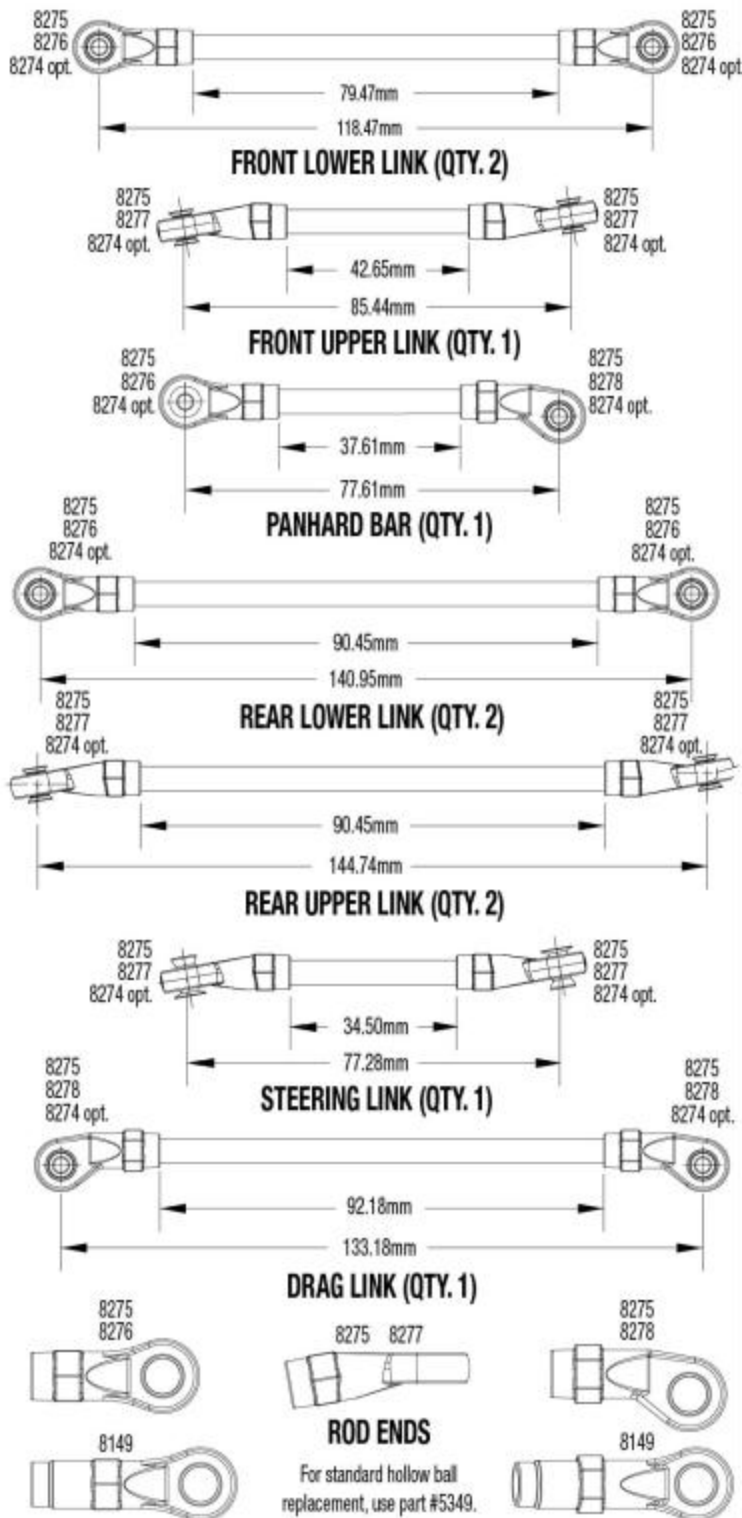

Link Dimensions

Modular Assembly

See Parts List for a complete listing of optional accessories.

REV 221212-R00
 Specifications on this page are subject to change without notice. Every attempt has been made to ensure the accuracy of this drawing; however, Traxxas cannot be held responsible for typographical or other errors.