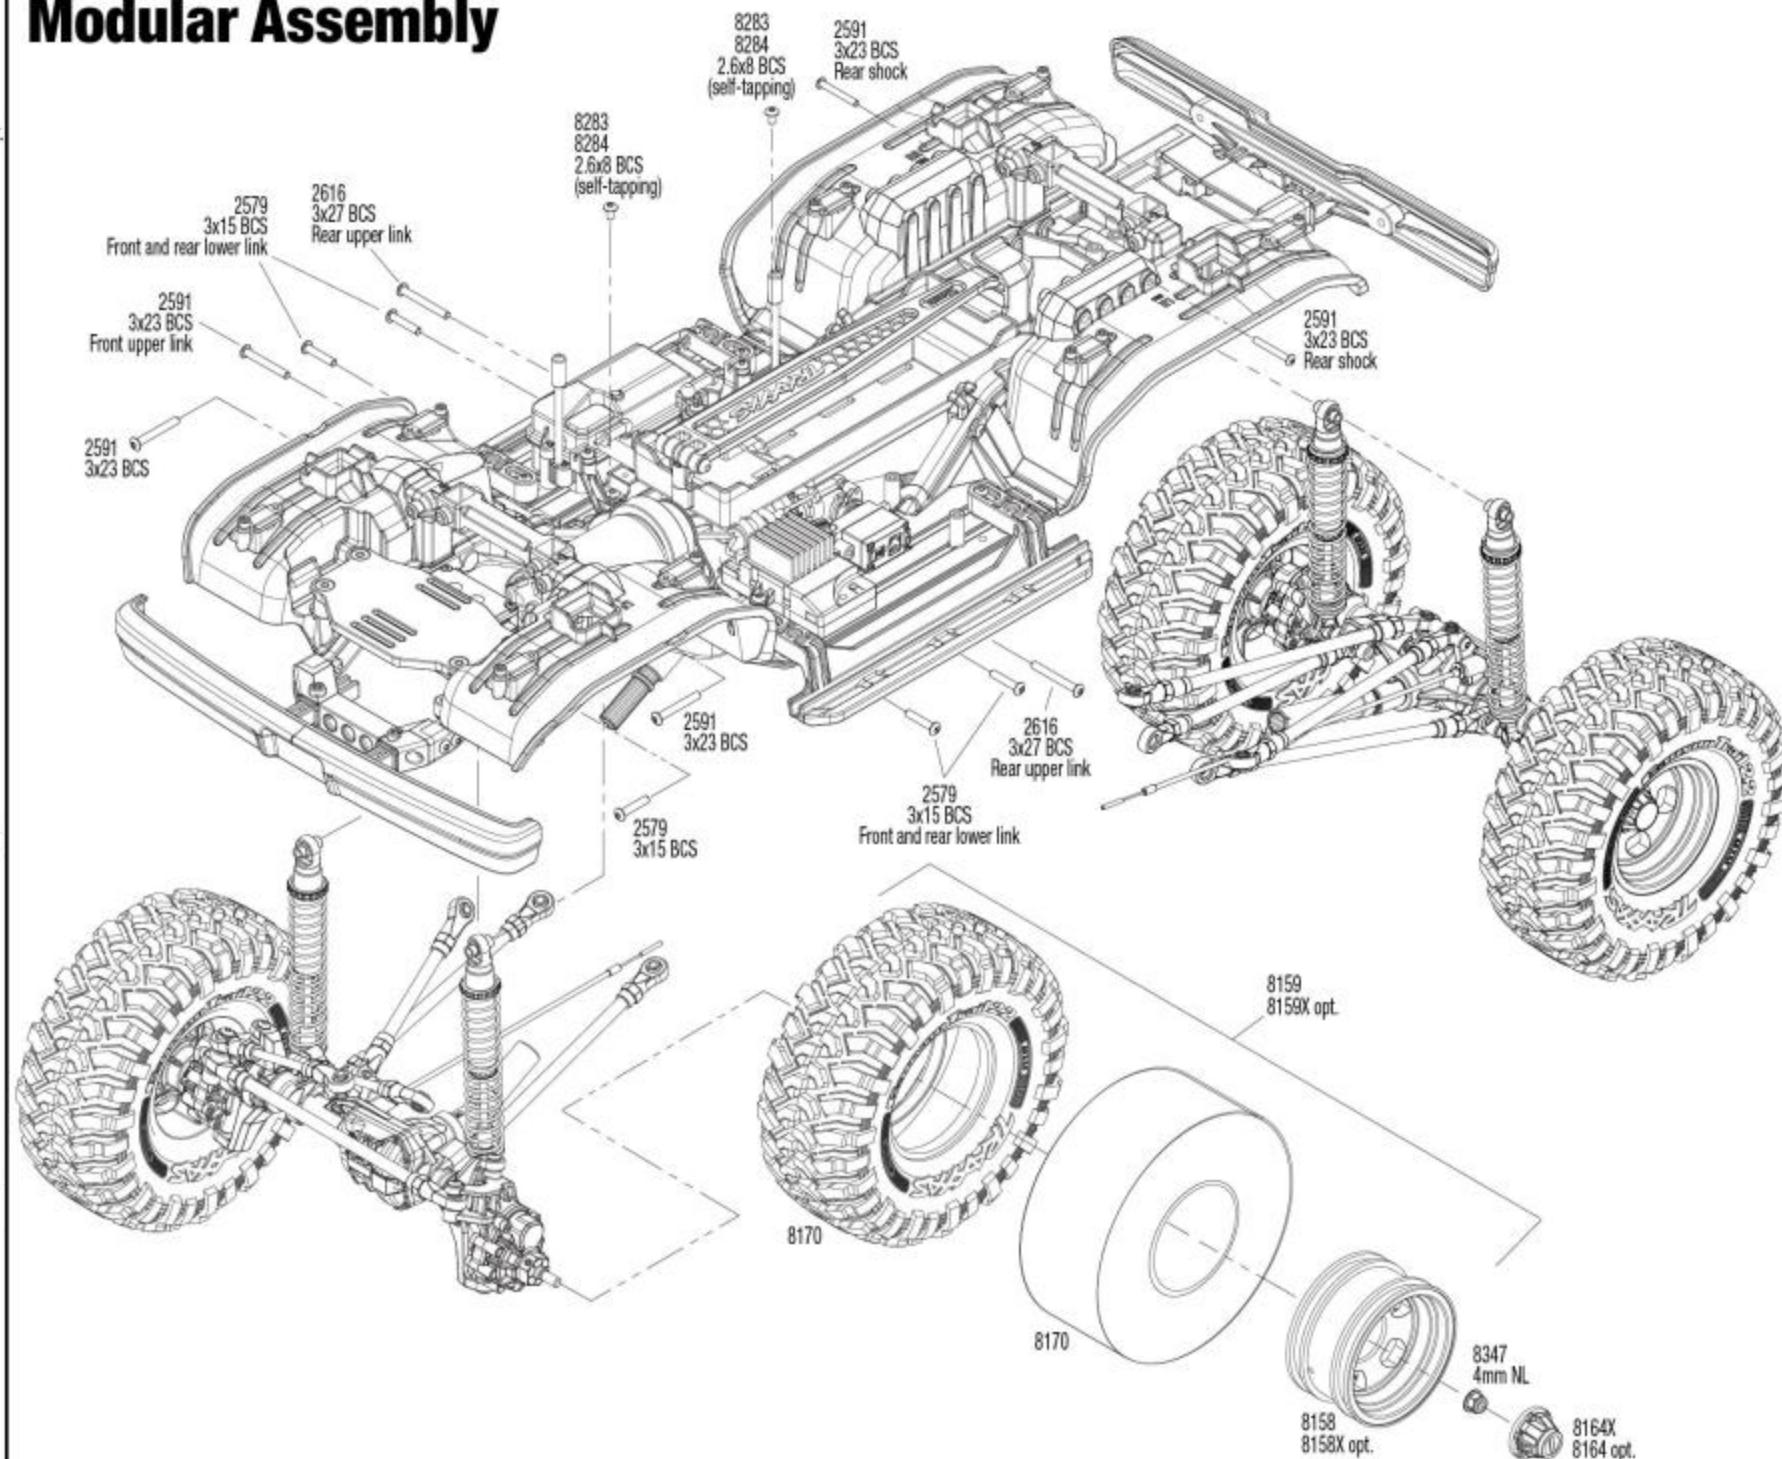

Link Dimensions

Modular Assembly

See Parts List for a complete listing of optional accessories.

REV 221212-R00
 Specifications on this page are subject to change without notice. Every attempt has been made to ensure the accuracy of this drawing; however, Traxxas cannot be held responsible for typographical or other errors.