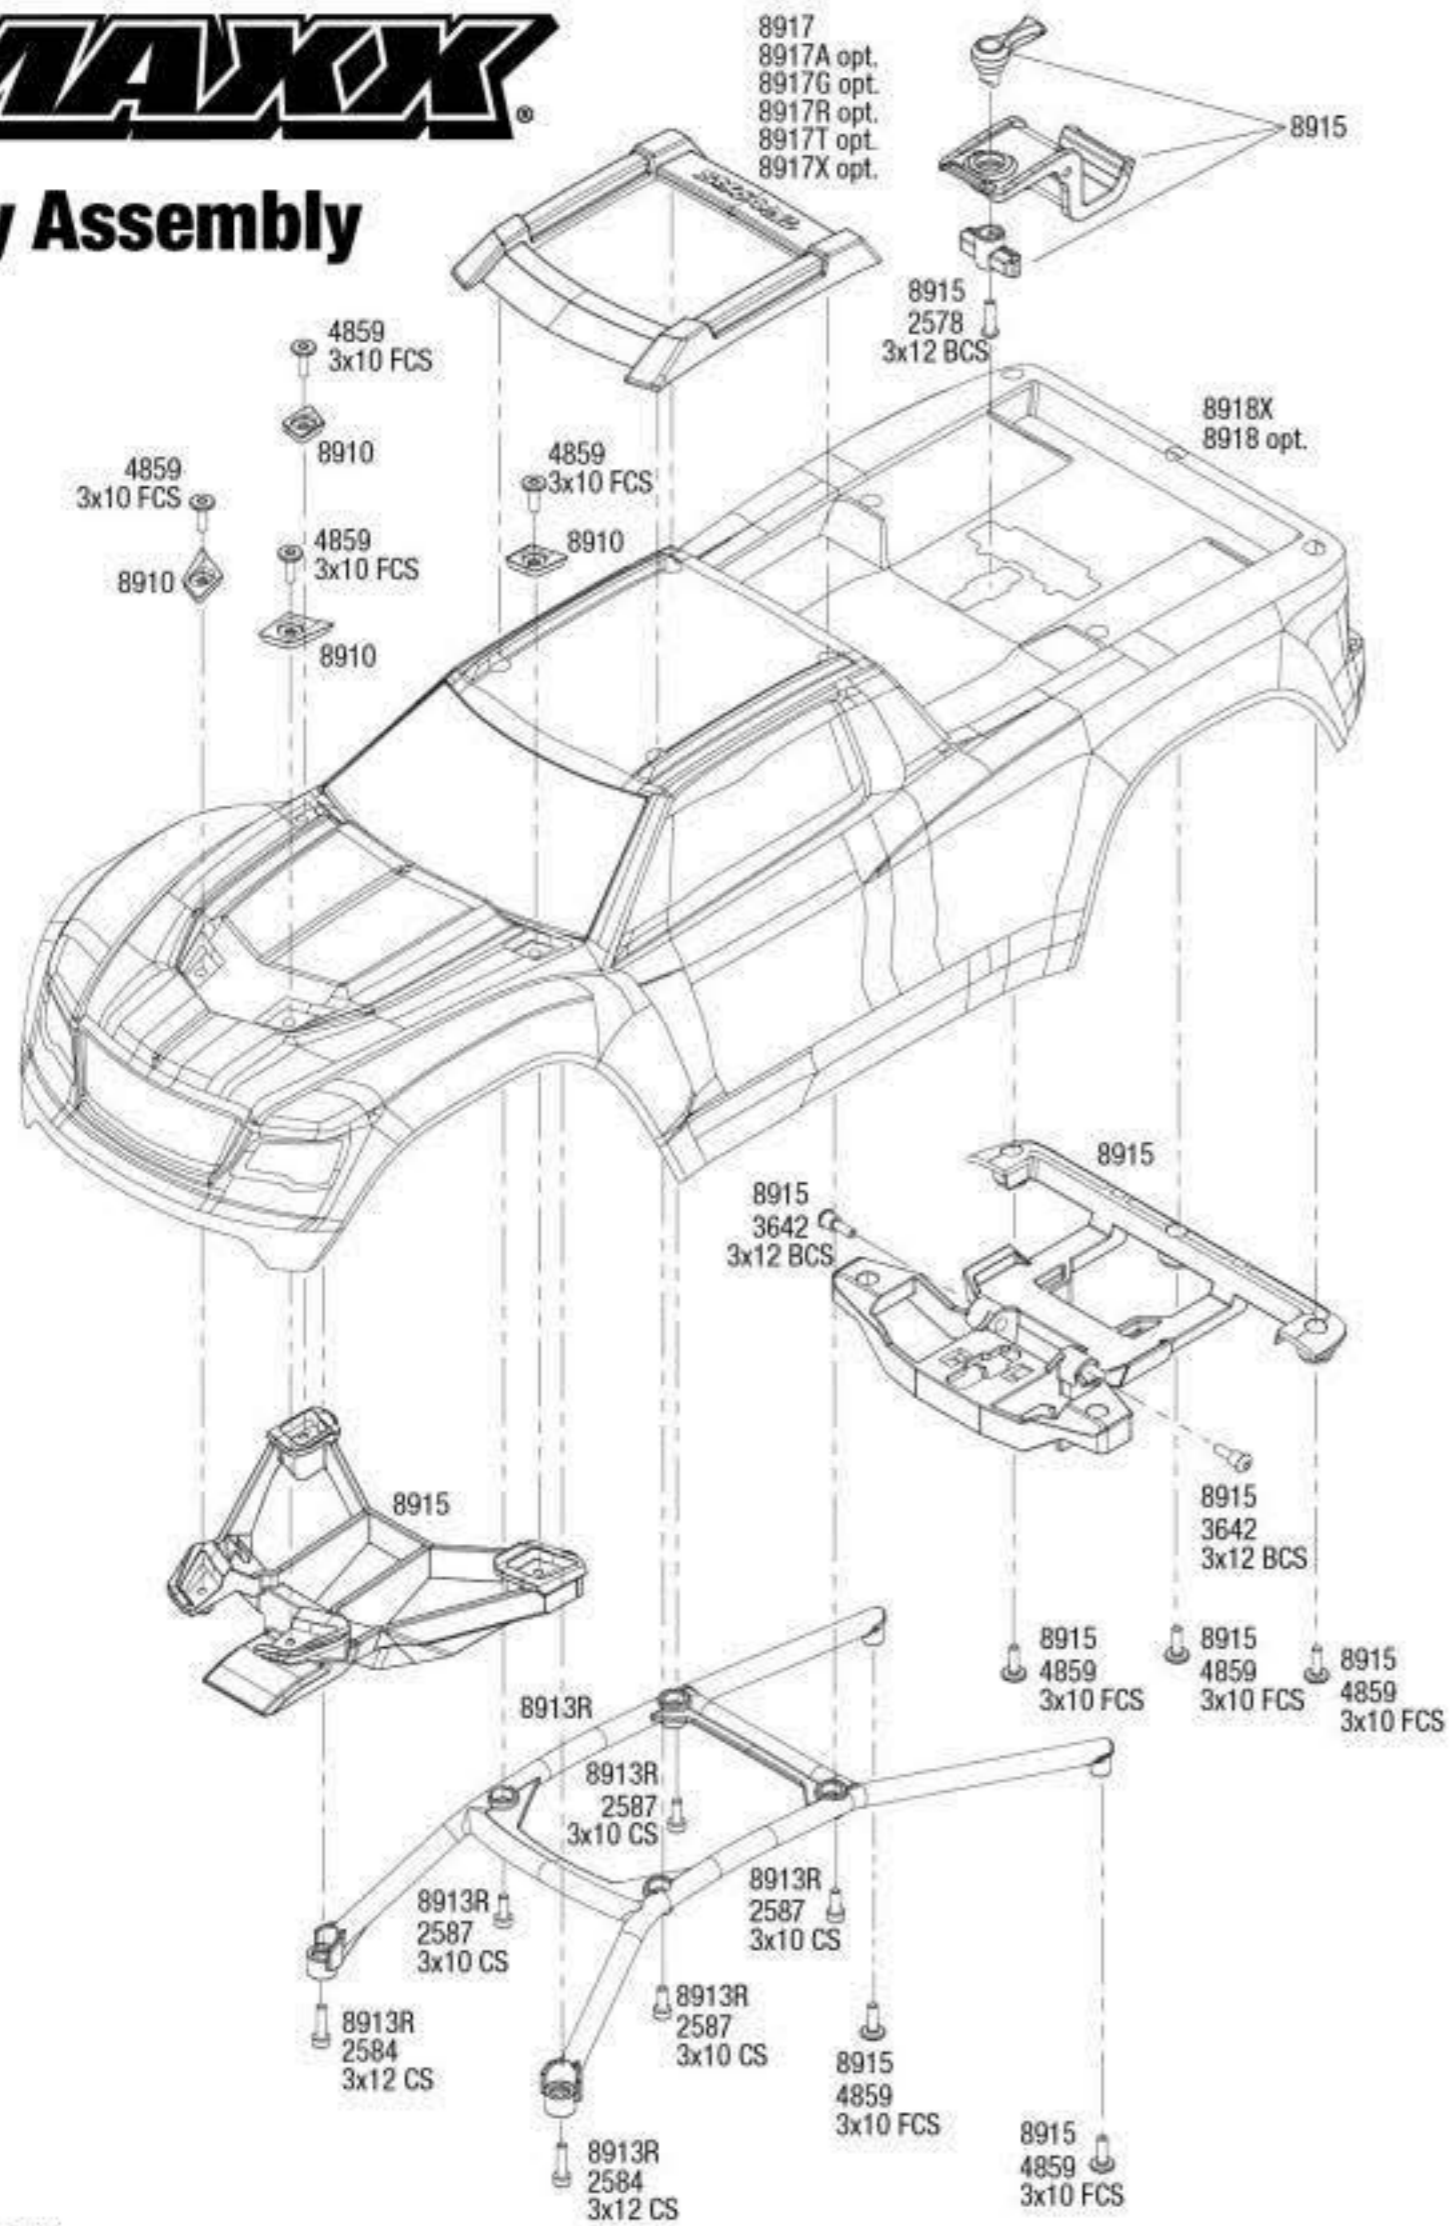

# MAXX

## Body Assembly

### Completed Assembly (view from bottom)

REV 211111-R01

Specifications on this page are subject to change without notice. Every attempt has been made to ensure the accuracy of this drawing; however, Traxxas cannot be held responsible for typographical or other errors. See Parts List for a complete listing of optional accessories.