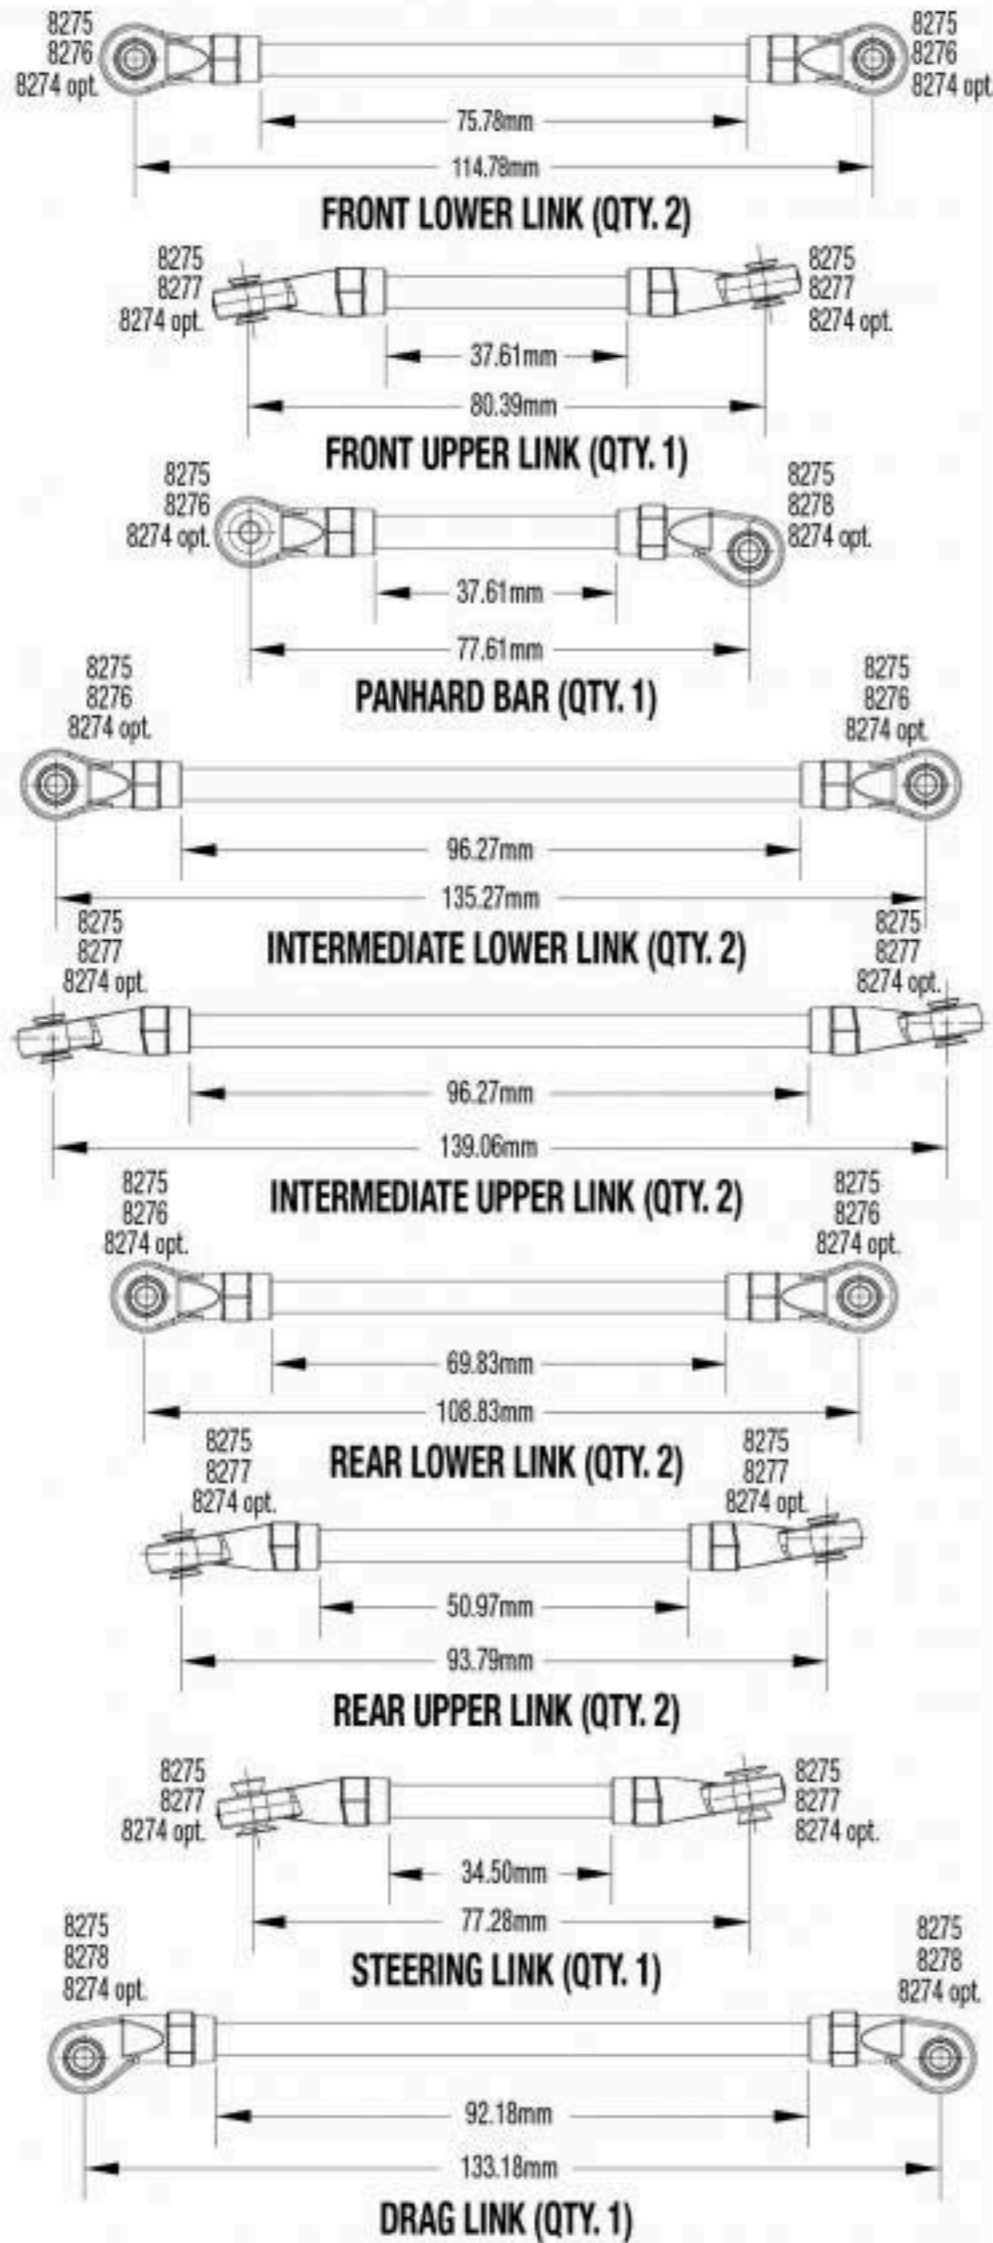

# Link Dimensions

# TRX6

## Modular Assembly

# TRAXXAS

REV -  
See Parts List for a complete listing of optional accessories.

Specifications on this page are subject to change without notice. Every attempt has been made to ensure the accuracy of this drawing; however, Traxxas cannot be held responsible for typographical or other errors.