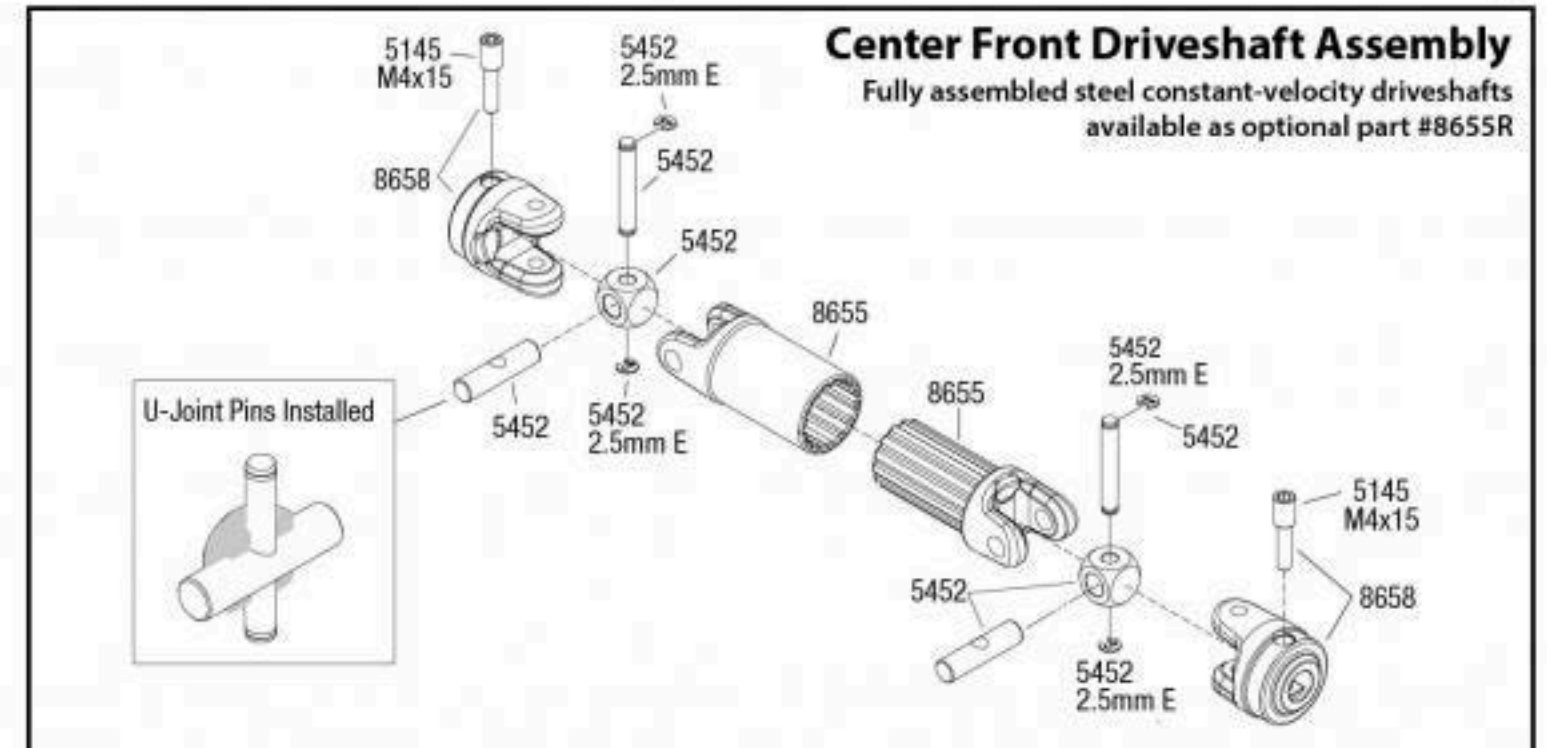

Wing Assembly

Driveshaft Assembly

Center Front Driveshaft Assembly

Fully assembled steel constant-velocity driveshafts available as optional part #8655R

Center Rear Driveshaft Assembly

Fully assembled steel constant-velocity driveshafts available as optional part #8655R