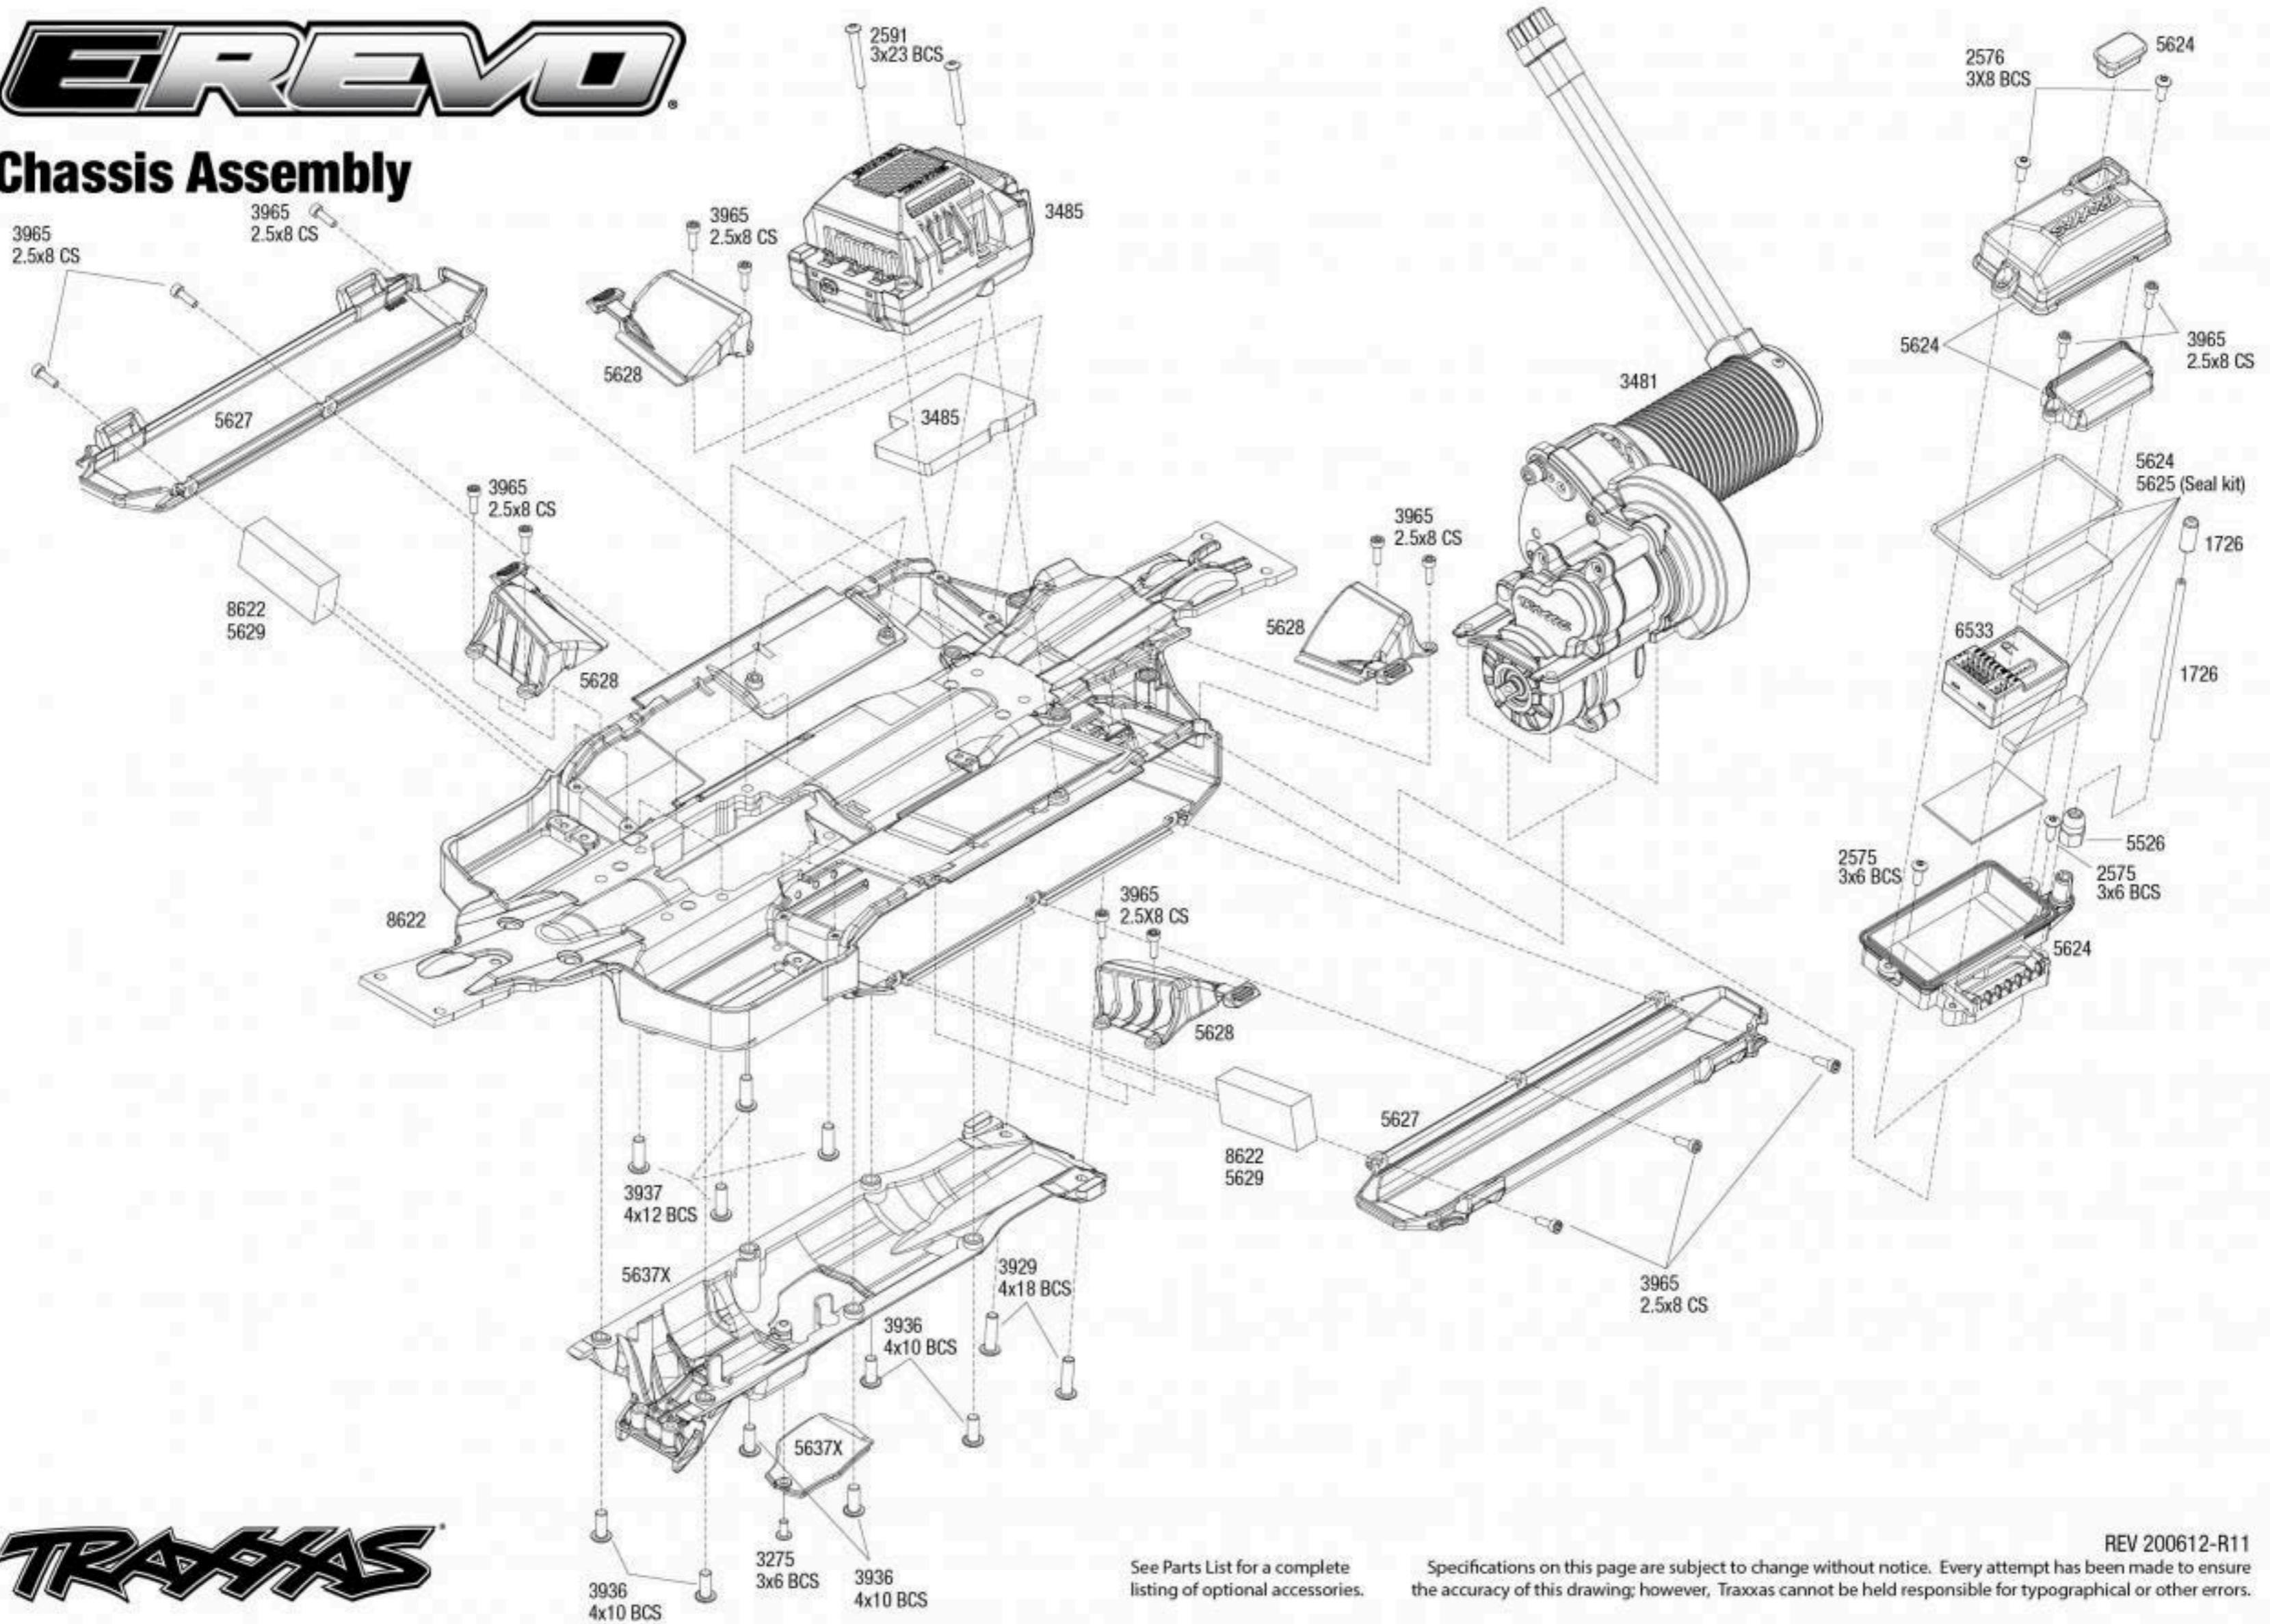

EREVO

Chassis Assembly

TRAXXAS

See Parts List for a complete listing of optional accessories.

Specifications on this page are subject to change without notice. Every attempt has been made to ensure the accuracy of this drawing; however, Traxxas cannot be held responsible for typographical or other errors.

REV 200612-R11