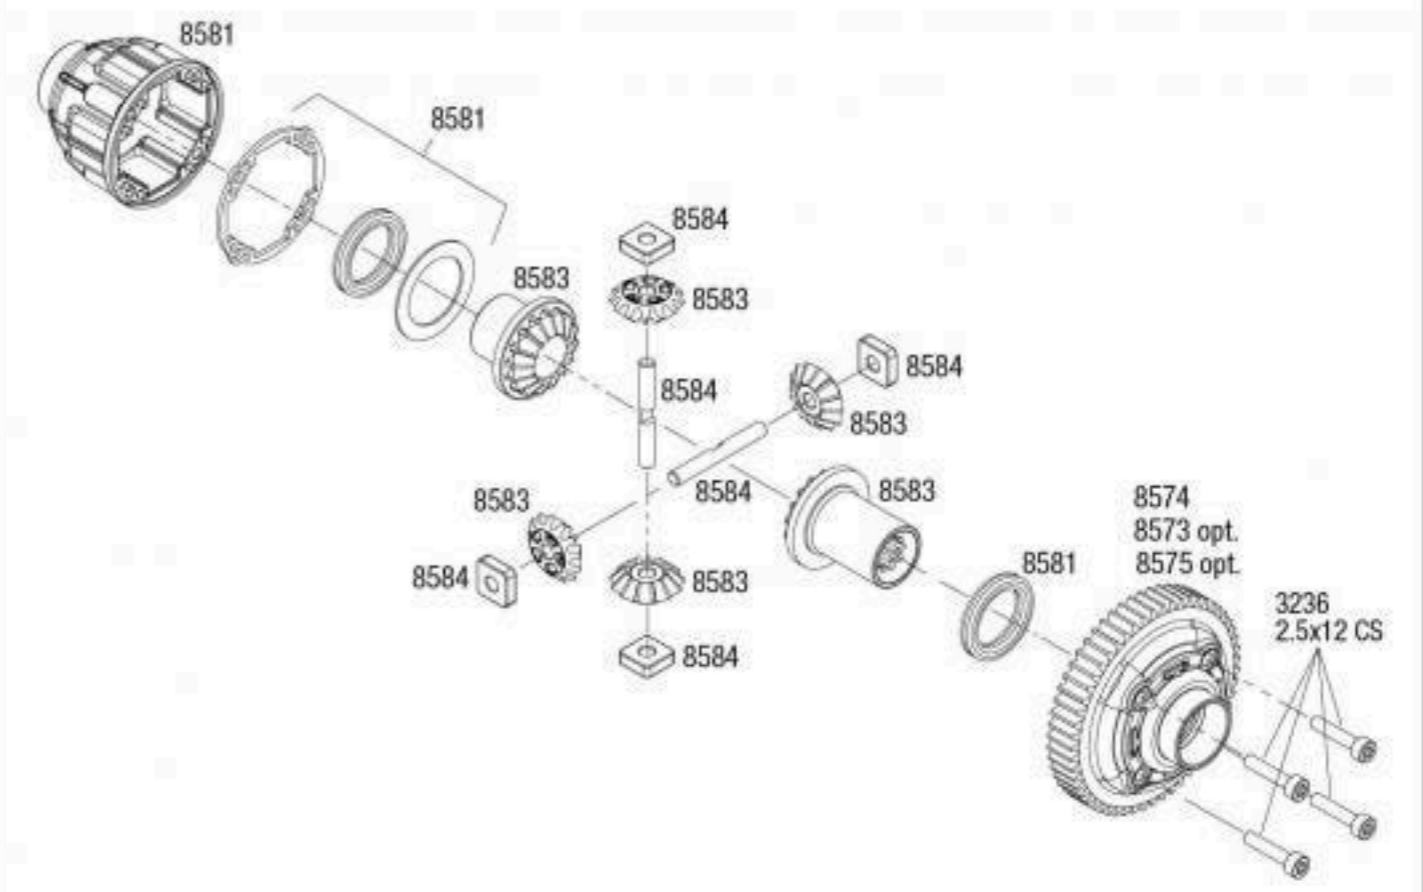

## Transmission Assembly

### Center Differential

### Transmission Planetary Gears

See Parts List for a complete listing of optional accessories.

REV 200428-R02  
Specifications on this page are subject to change without notice. Every attempt has been made to ensure the accuracy of this drawing; however, Traxxas cannot be held responsible for typographical or other errors.