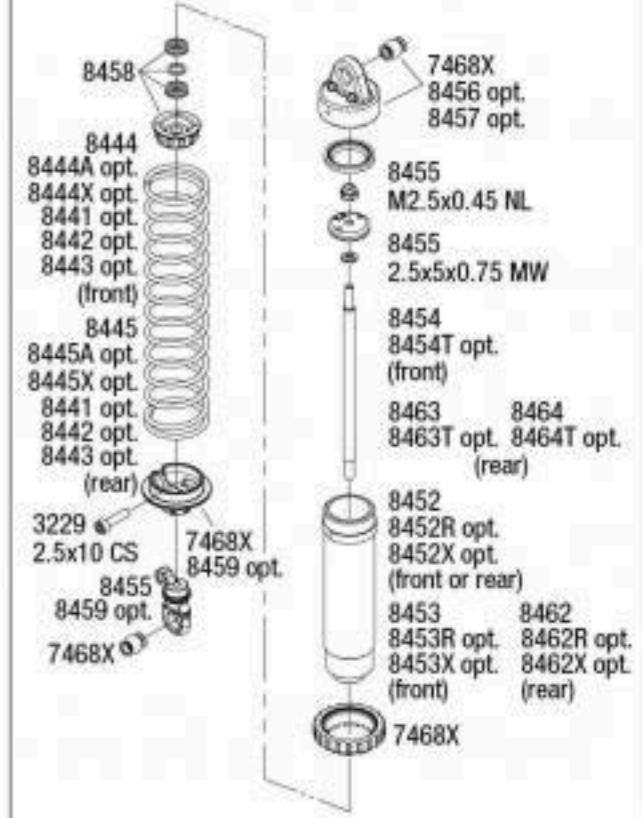

Shock Assembly

Rear Assembly

UNLIMITED DESERT RACER

See Parts List for a complete listing of optional accessories.

Specifications on this page are subject to change without notice. Every attempt has been made to ensure the accuracy of this drawing; however, Traxxas cannot be held responsible for typographical or other errors.