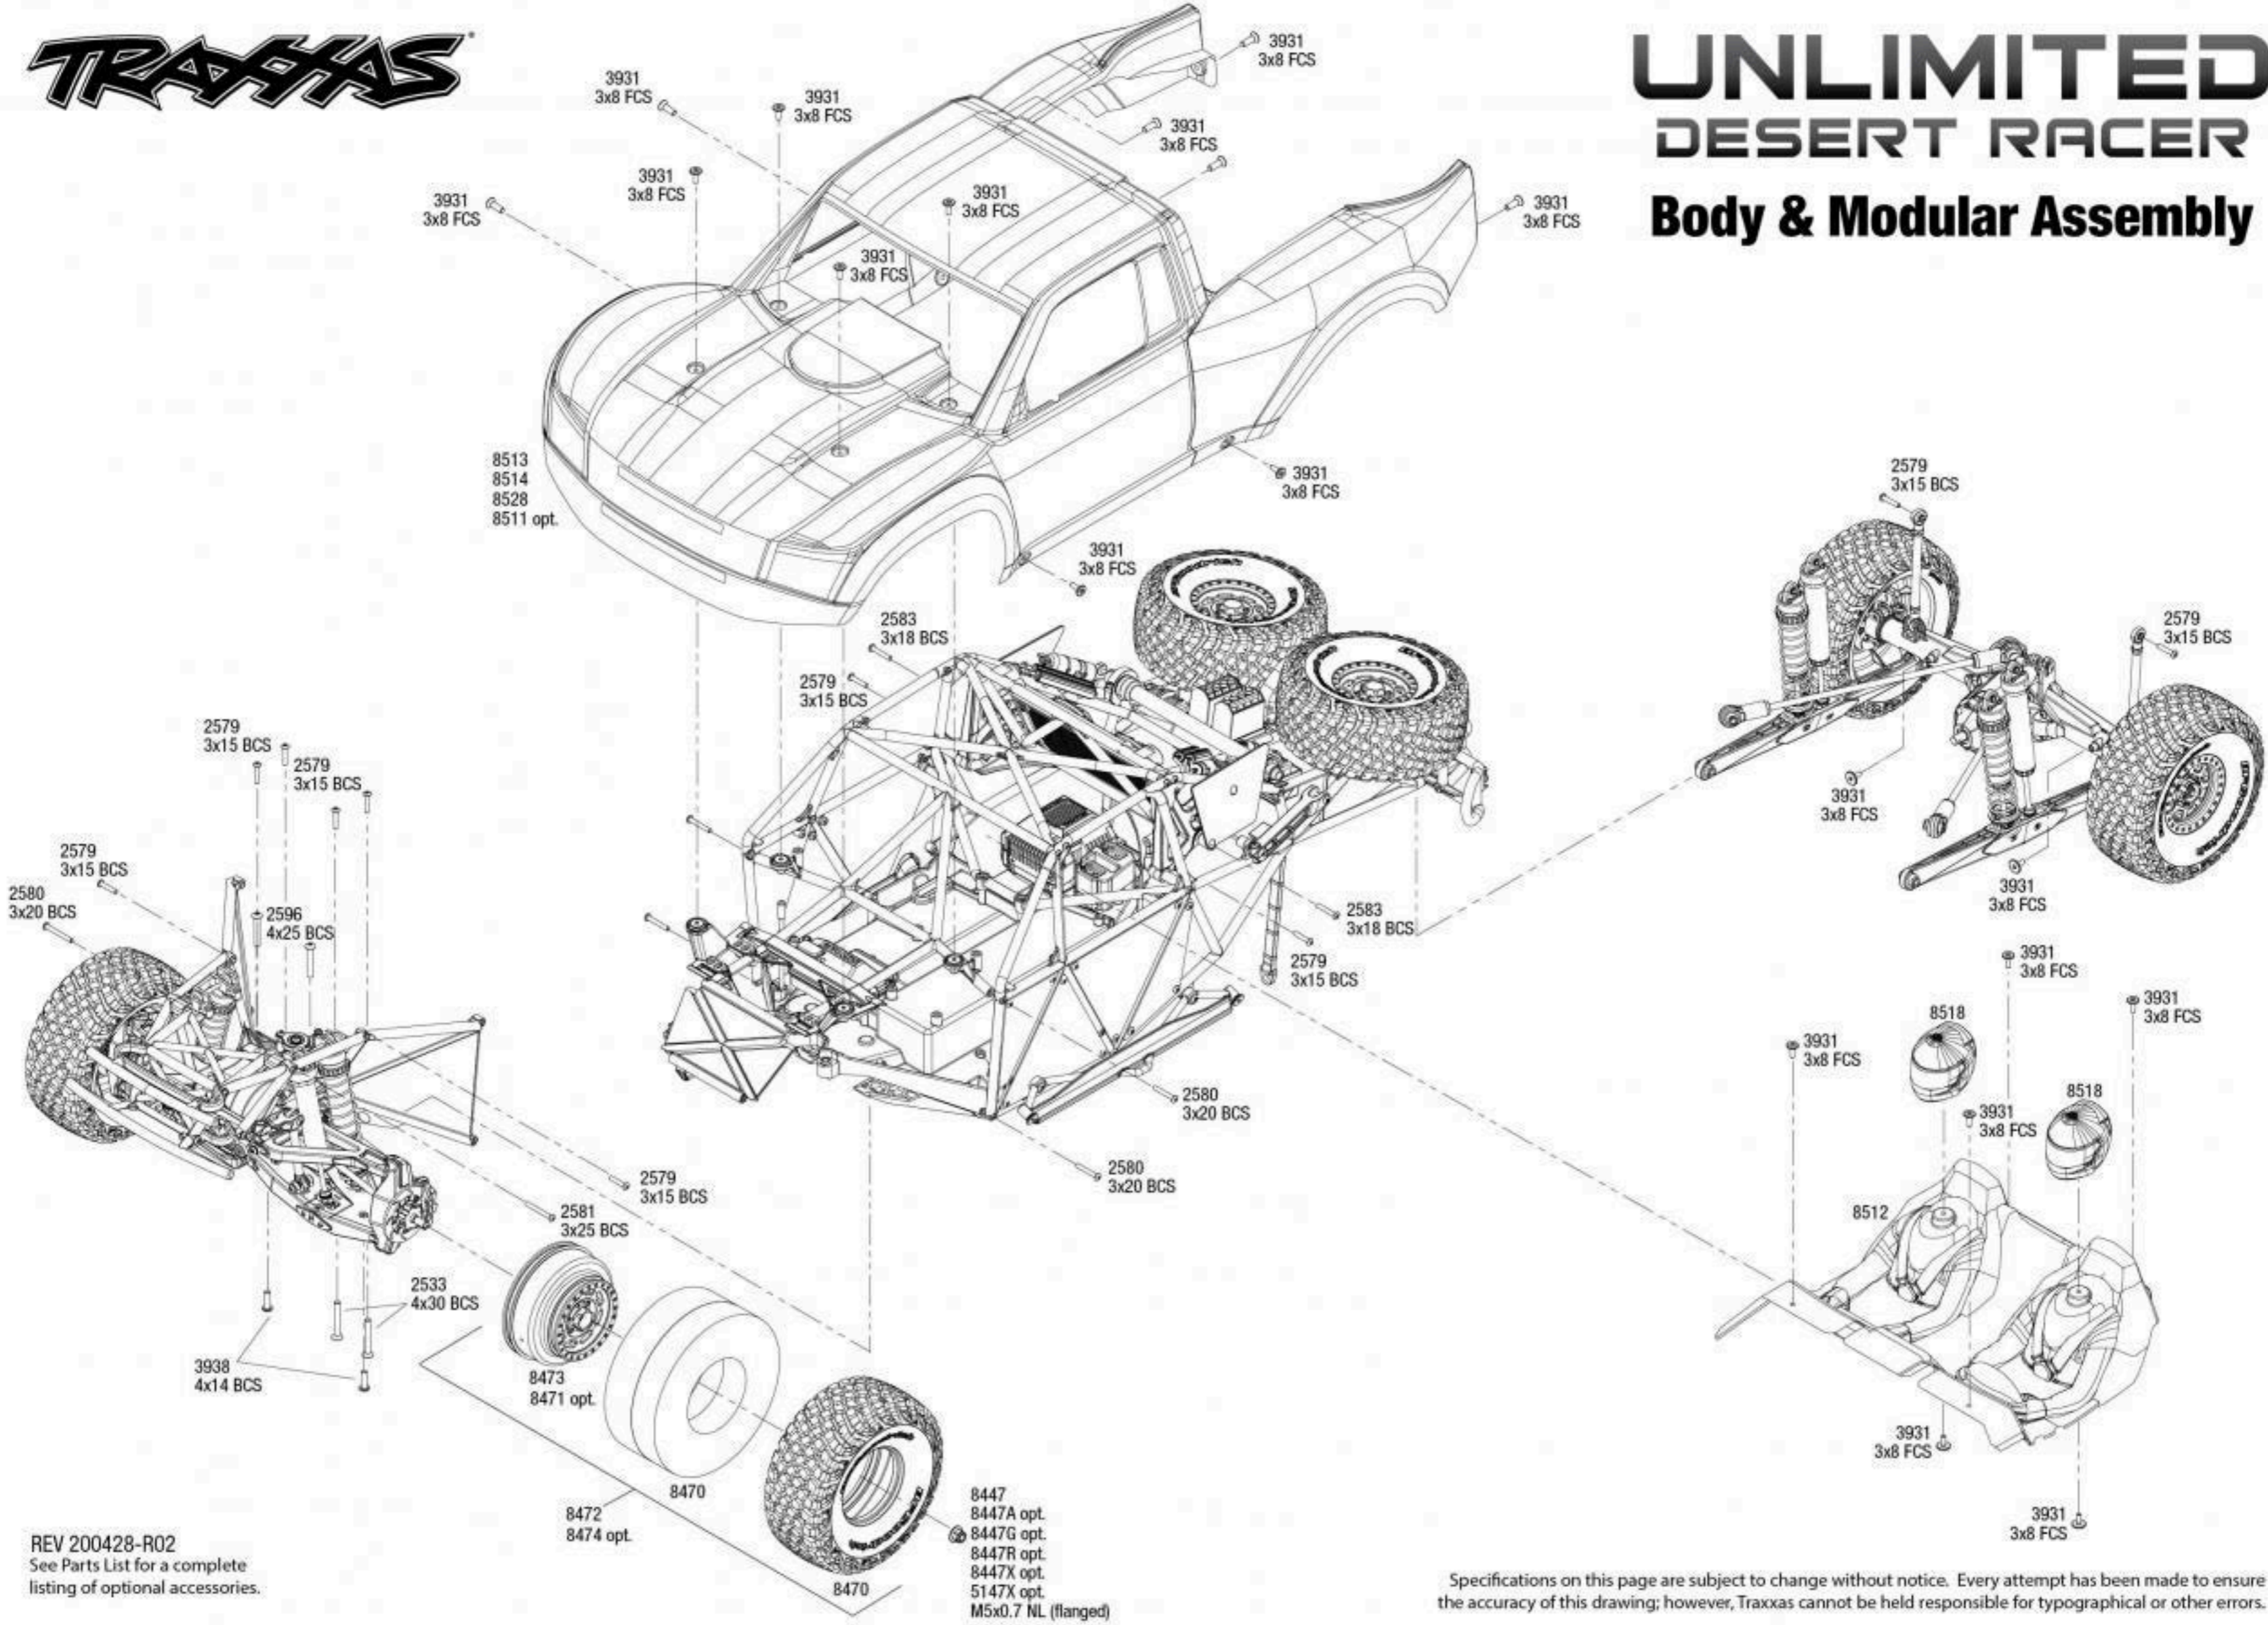

UNLIMITED DESERT RACER

Body & Modular Assembly

REV 200428-R02
See Parts List for a complete listing of optional accessories.

Specifications on this page are subject to change without notice. Every attempt has been made to ensure the accuracy of this drawing; however, Traxxas cannot be held responsible for typographical or other errors.