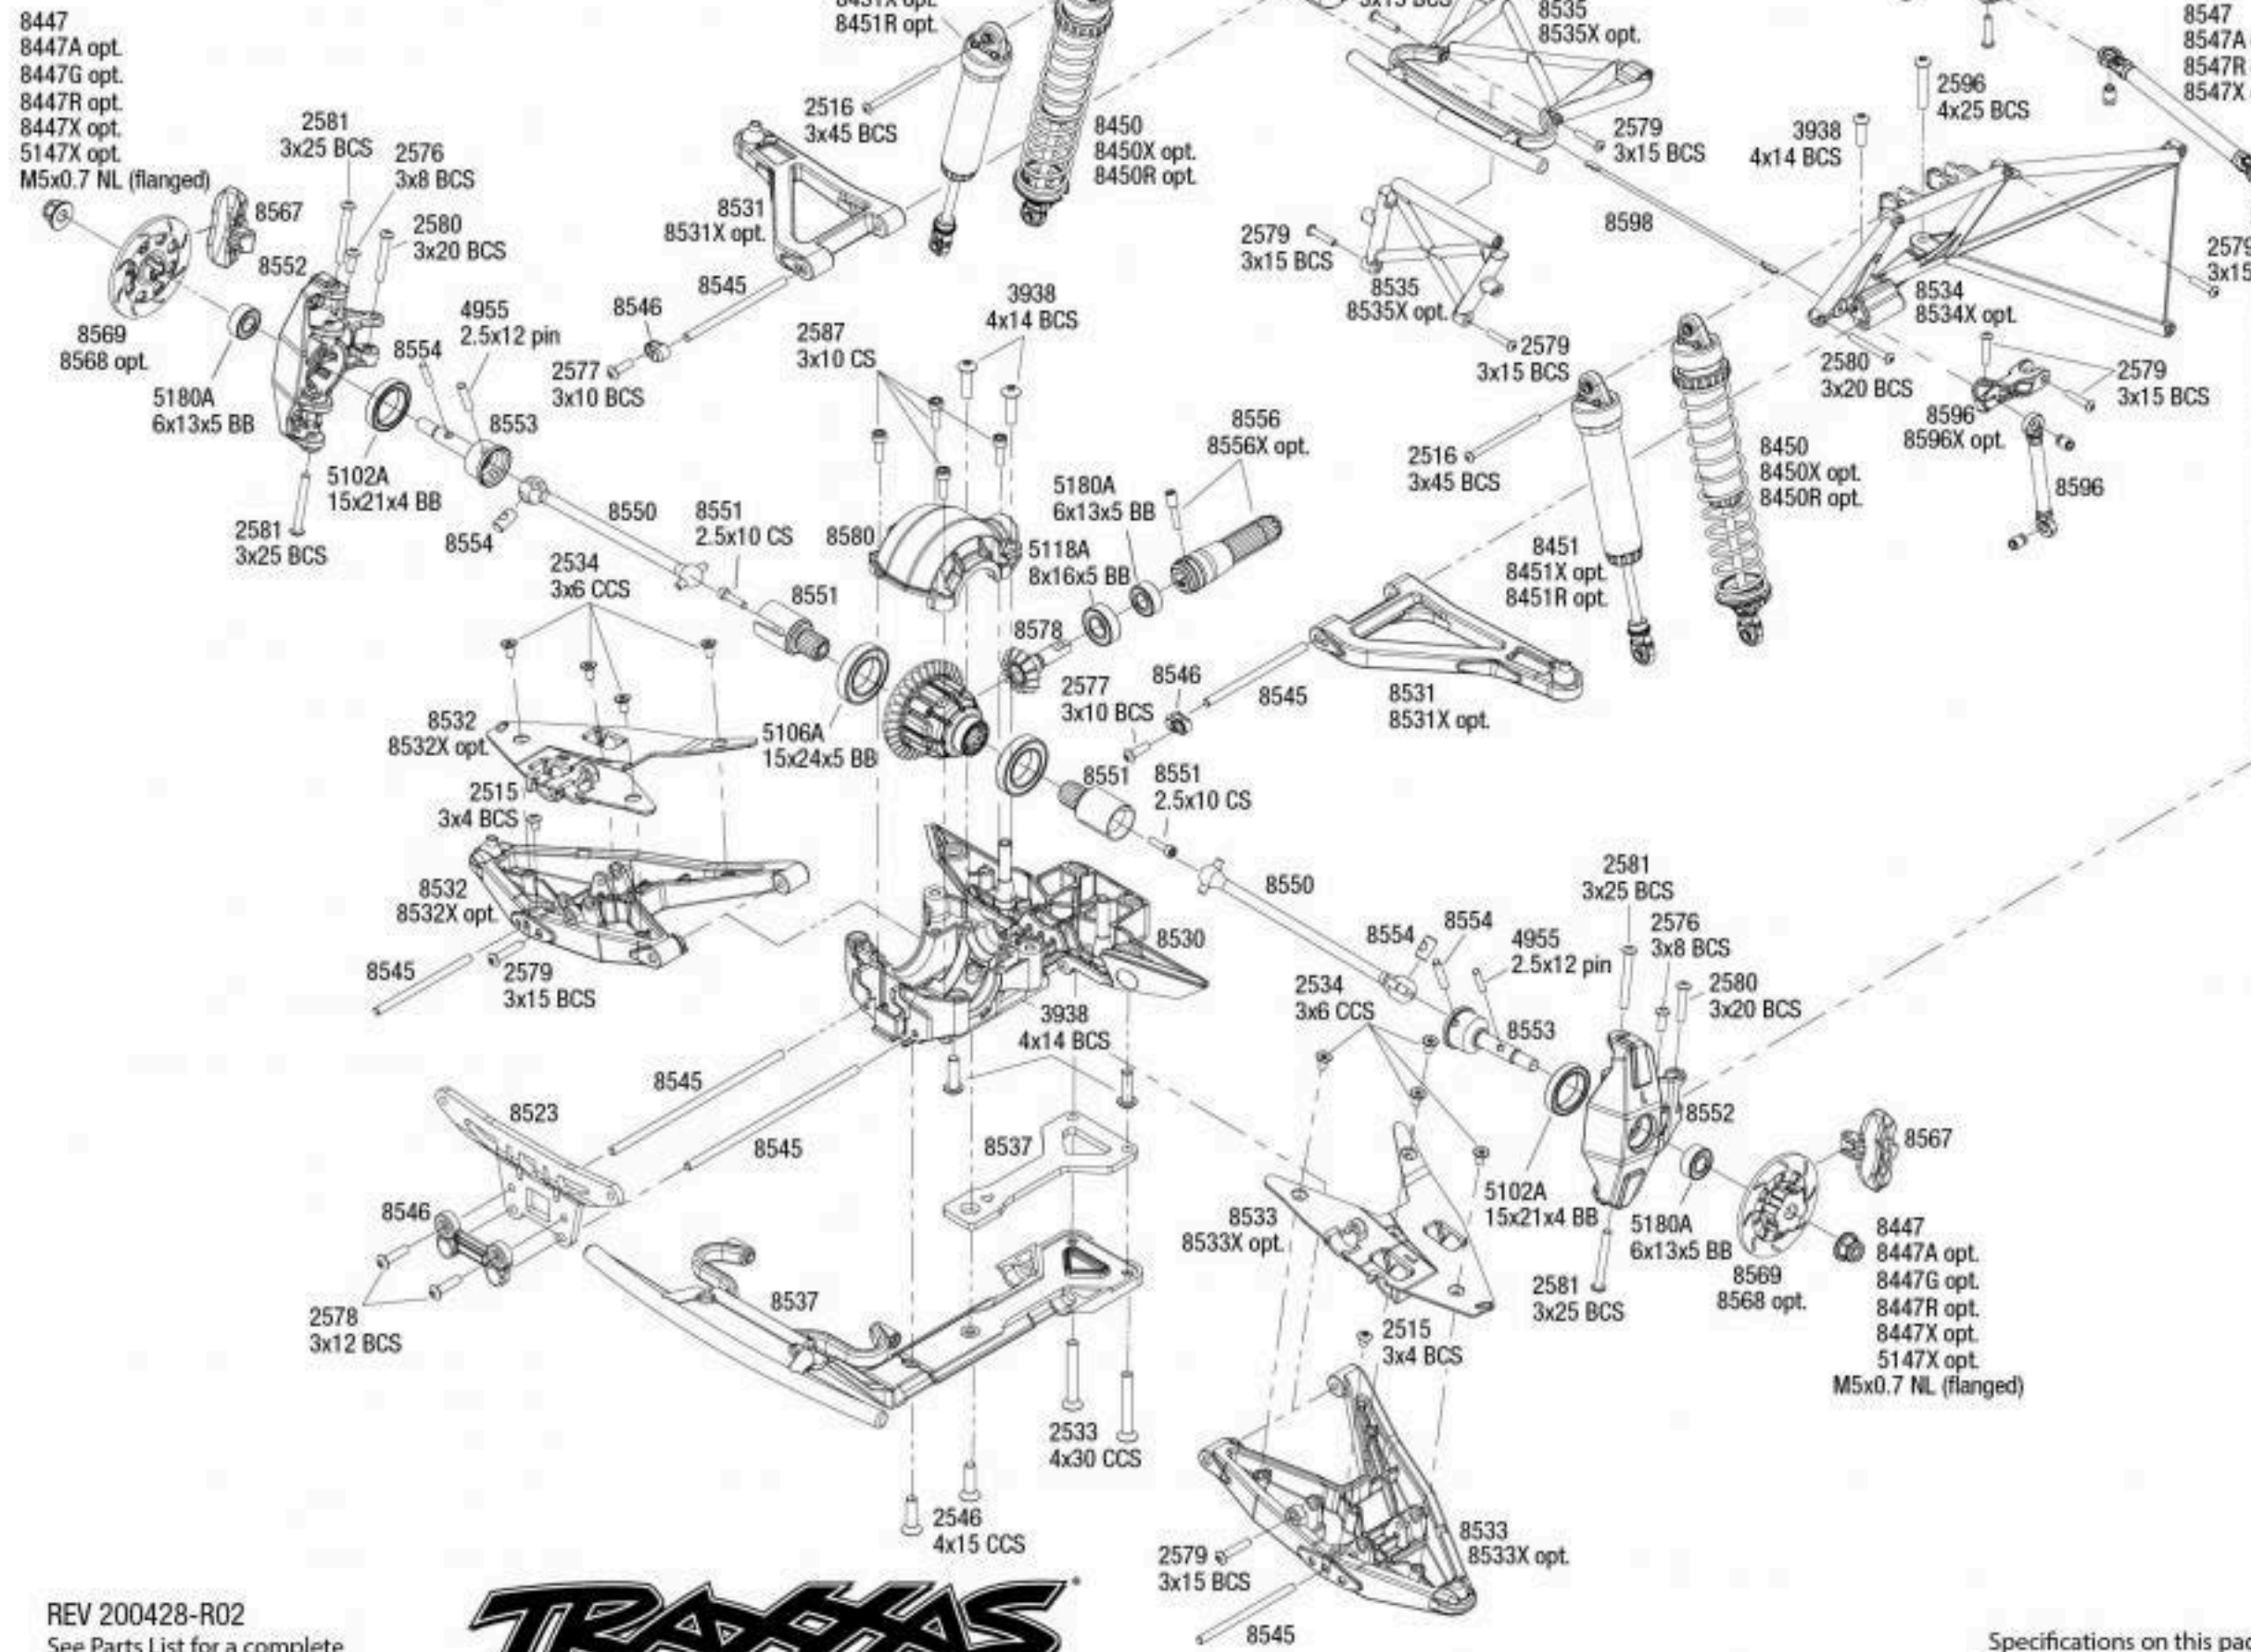

UNLIMITED DESERT RACER

Front Assembly

Front Differential Assembly

Steering Assembly

REV 200428-R02
See Parts List for a complete listing of optional accessories.

Specifications on this page are subject to change without notice. Every attempt has been made to ensure the accuracy of this drawing; however, Traxxas cannot be held responsible for typographical or other errors.