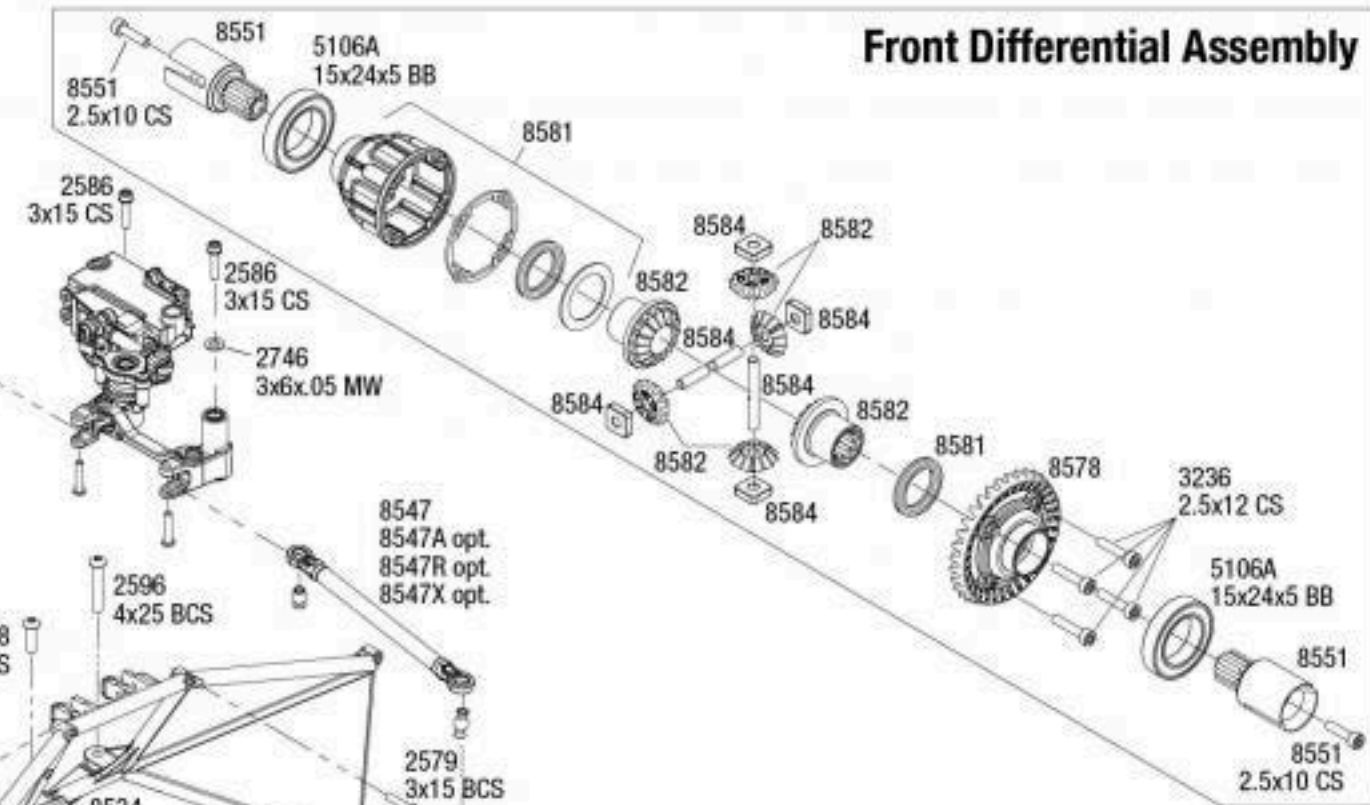

UNLIMITED DESERT RACER

Front Assembly

Front Differential Assembly

Steering Assembly

REV 200428-R02
See Parts List for a complete listing of optional accessories.

Specifications on this page are subject to change without notice. Every attempt has been made to ensure the accuracy of this drawing; however, Traxxas cannot be held responsible for typographical or other errors.