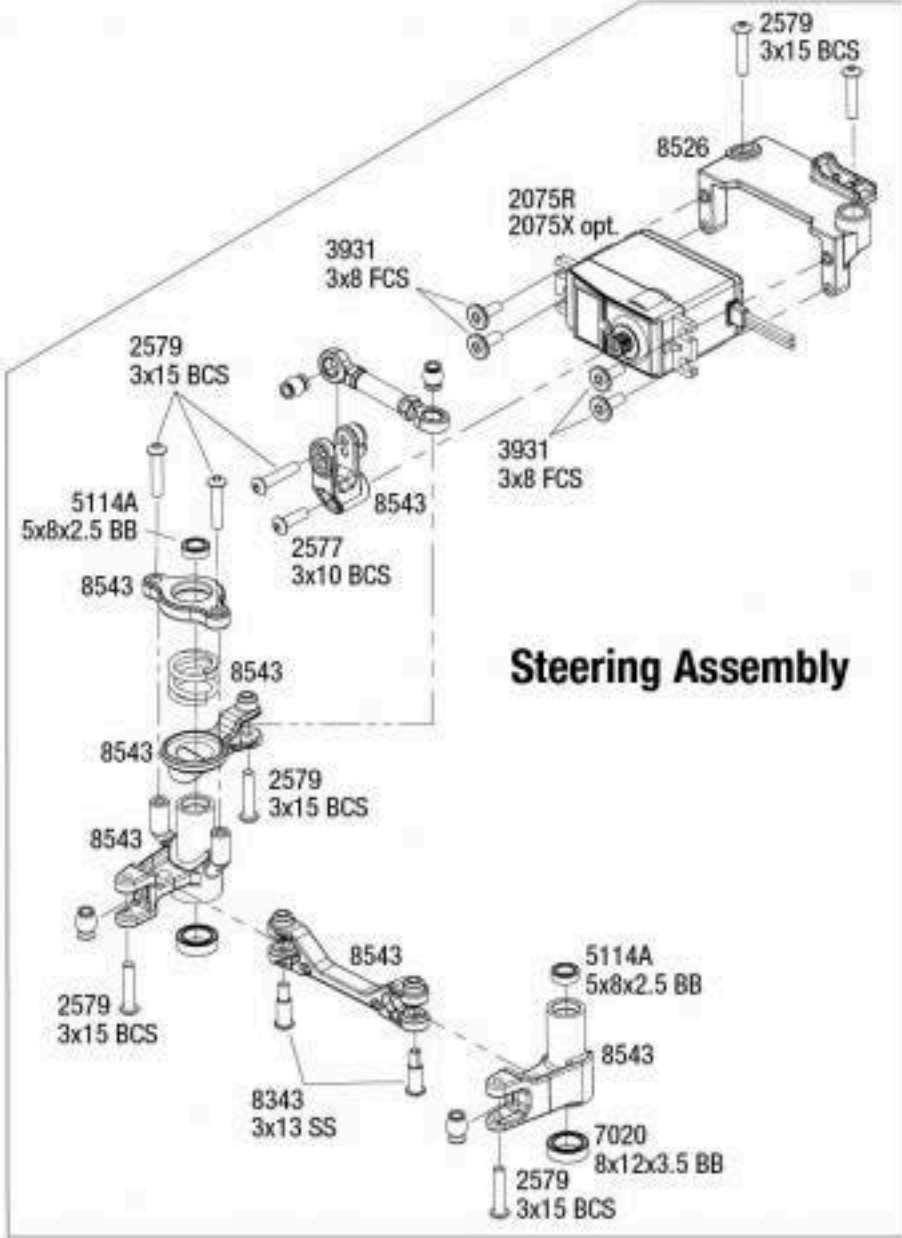

UNLIMITED DESERT RACER

Front Assembly

Front Differential Assembly

Steering Assembly

REV 200428-R02
See Parts List for a complete listing of optional accessories.

Specifications on this page are subject to change without notice. Every attempt has been made to ensure the accuracy of this drawing; however, Traxxas cannot be held responsible for typographical or other errors.