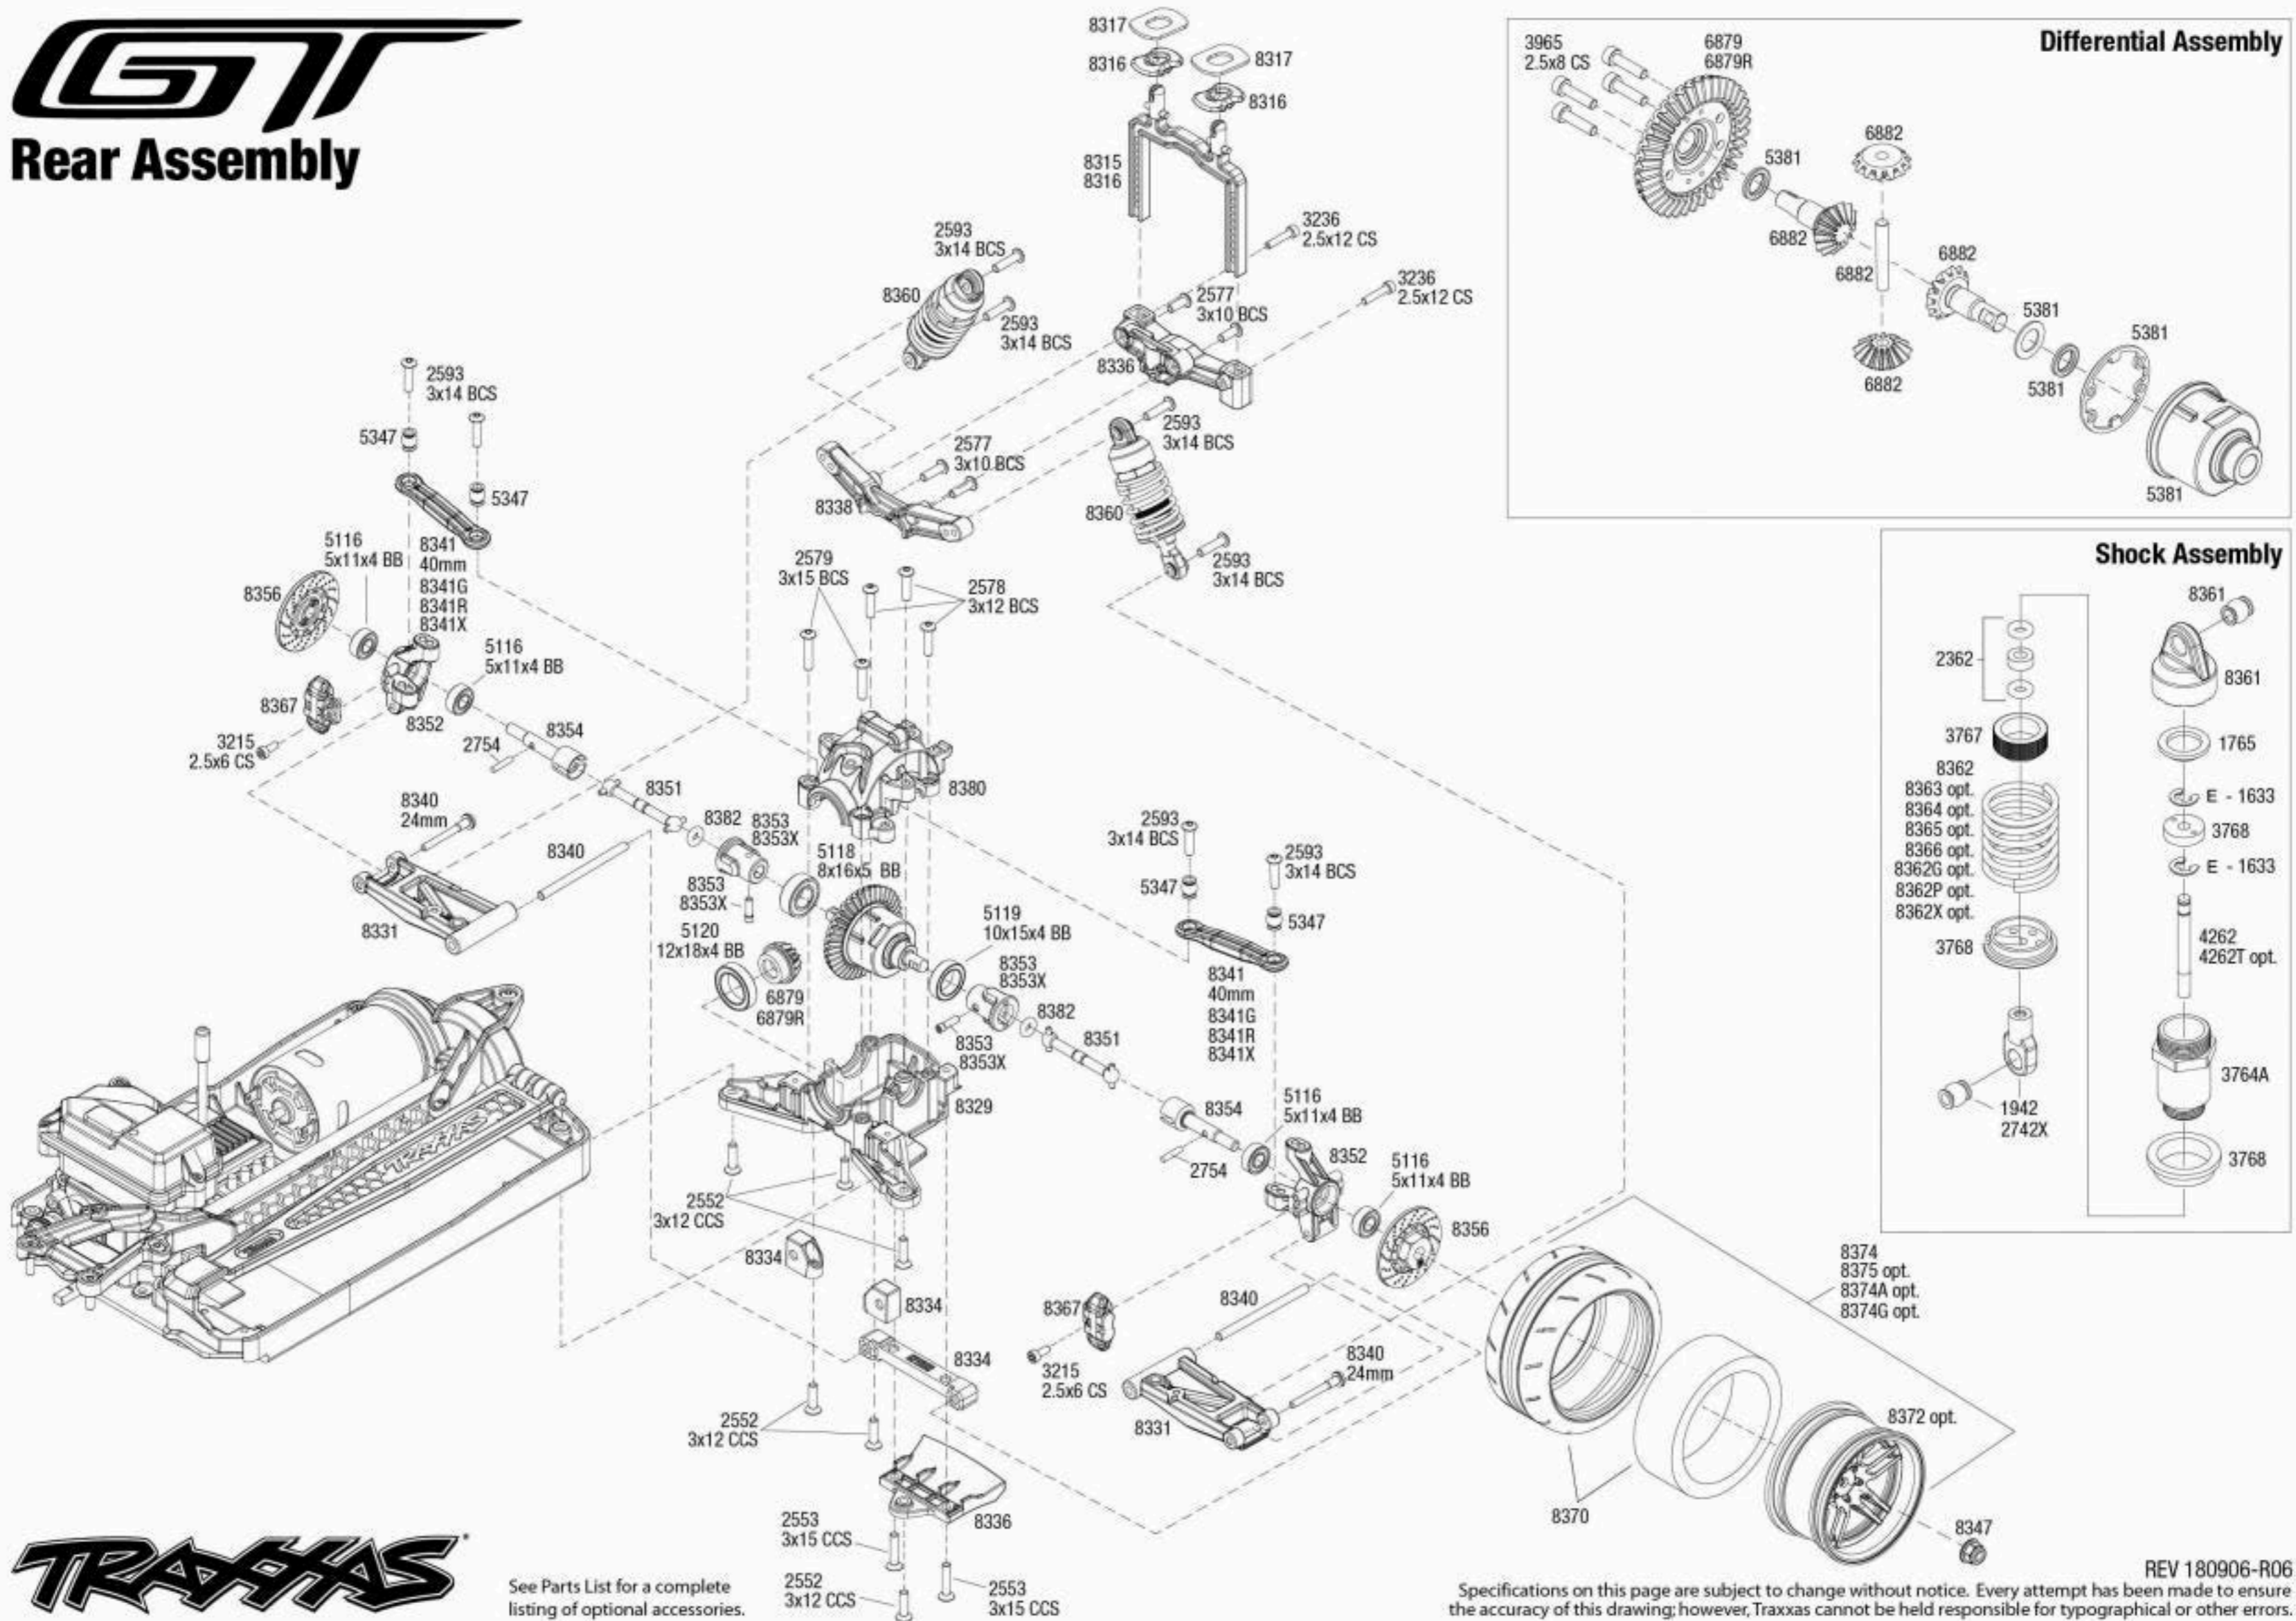

# GT

## Rear Assembly

See Parts List for a complete listing of optional accessories.

Specifications on this page are subject to change without notice. Every attempt has been made to ensure the accuracy of this drawing; however, Traxxas cannot be held responsible for typographical or other errors.

REV 180906-R06