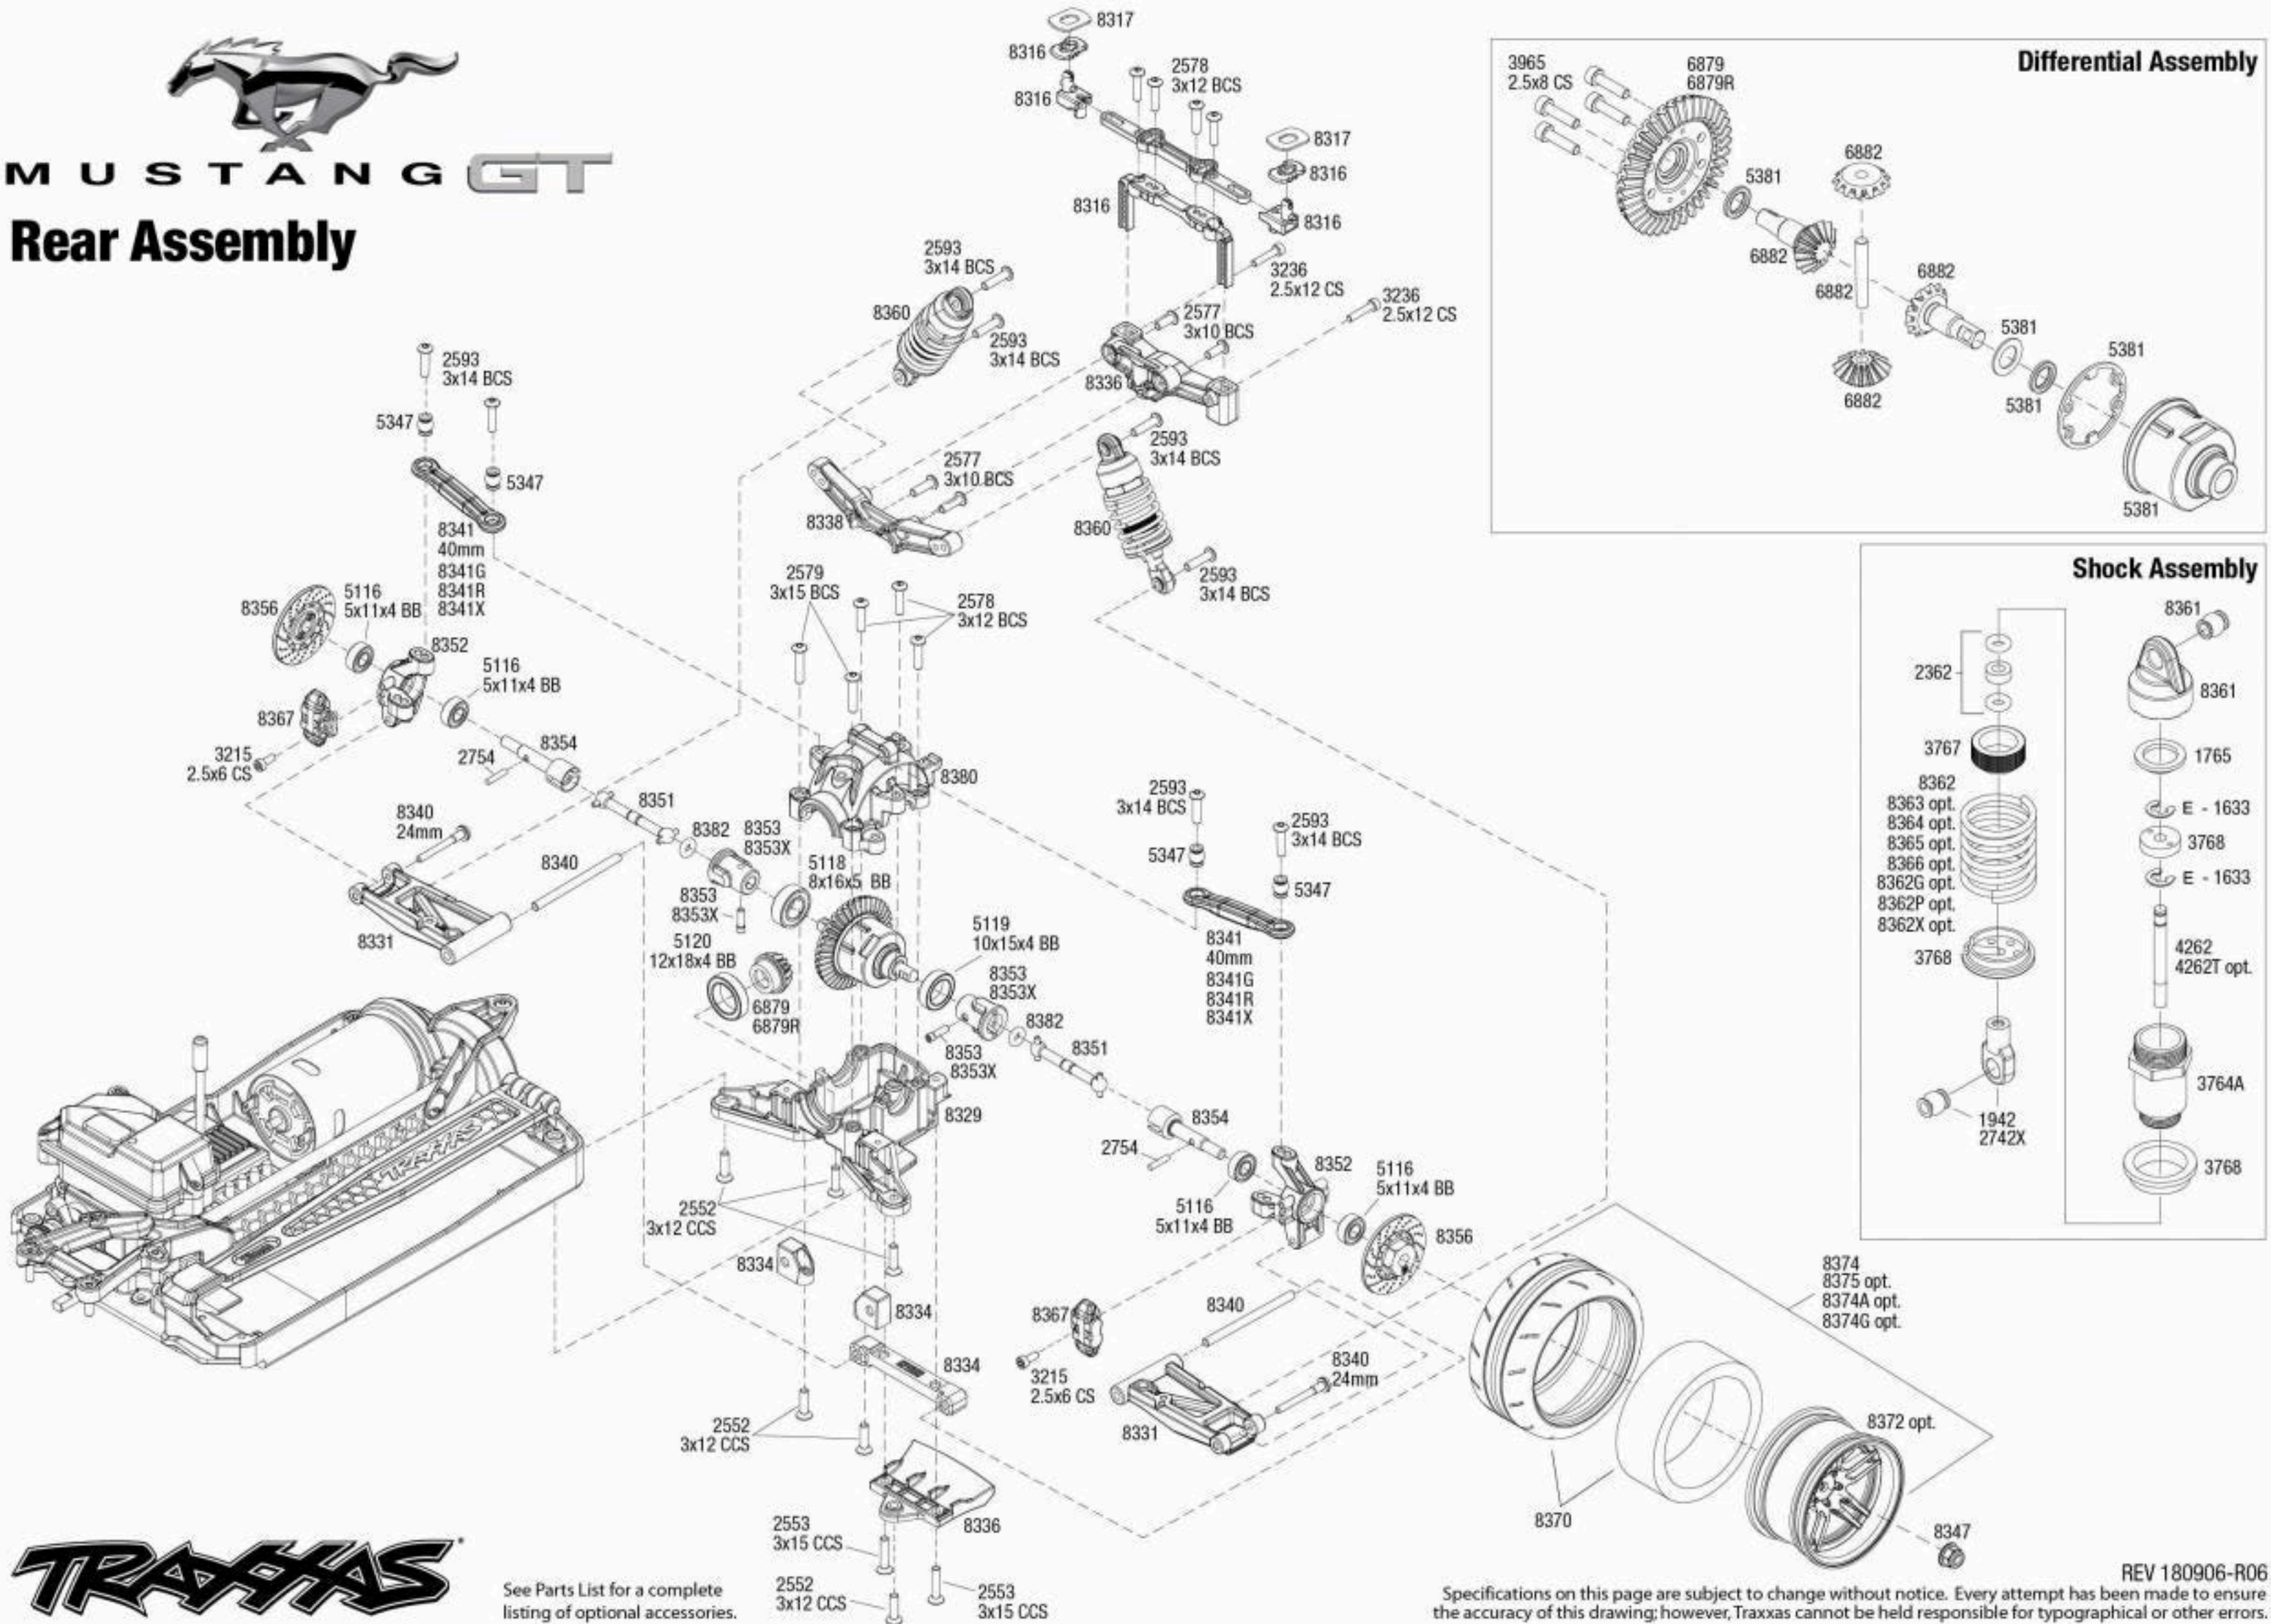

MUSTANG GT

Rear Assembly

See Parts List for a complete listing of optional accessories.

Specifications on this page are subject to change without notice. Every attempt has been made to ensure the accuracy of this drawing; however, Traxxas cannot be held responsible for typographical or other errors.

REV 180906-R06