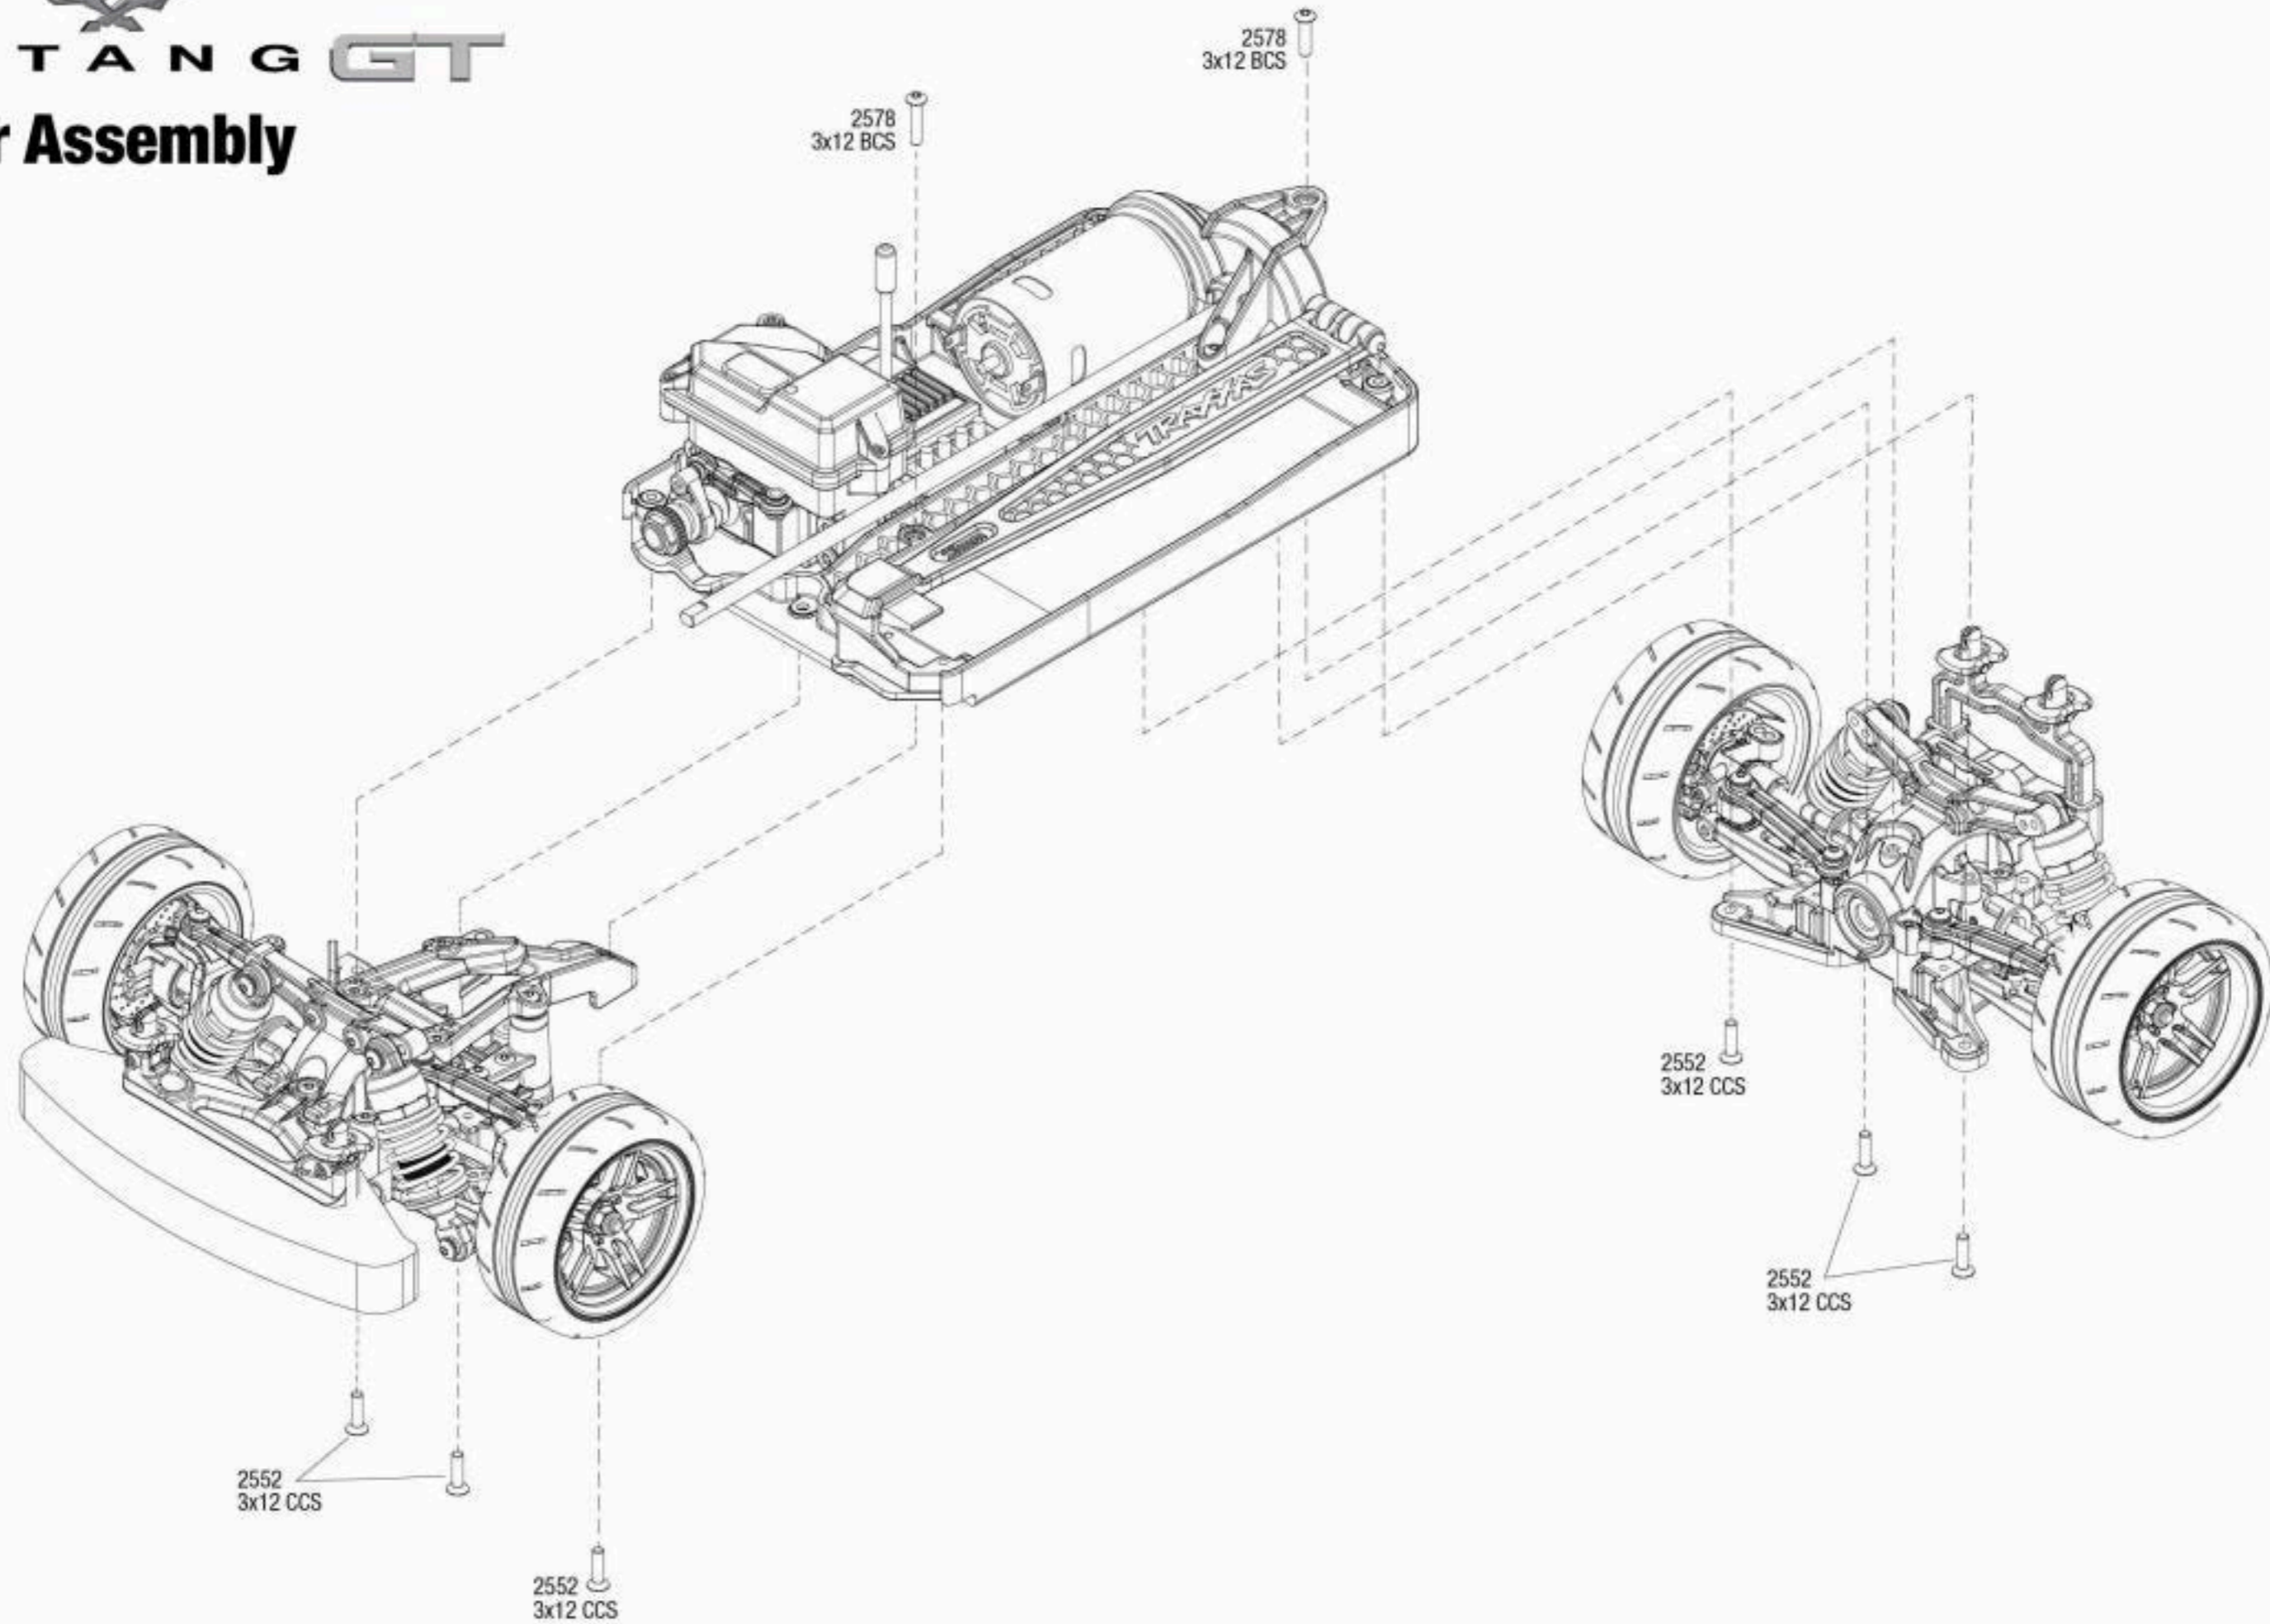

MUSTANG GT

Modular Assembly

See Parts List for a complete listing of optional accessories.

Specifications on this page are subject to change without notice. Every attempt has been made to ensure the accuracy of this drawing; however, Traxxas cannot be held responsible for typographical or other errors.

REV 180906-R06
TRAXXAS